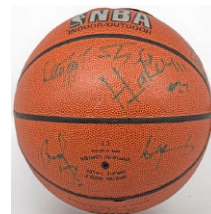

842 Kelly, George Vintage Store Model Bat..... 20
Rough official bat is missing some wood by the right side and has lots of general wear.

843 Mantle, Mickey Store Model VG..... 15
Uncommon 30 inch Adirondack 302S period store model Mantle bat. This has tape on the handle and general wear, but retains a nice period feel. There is a mounting hole on the end and 30 is engraved on the knob.

844 Ruth, Babe (lot of 2) 25
A pair of Babe Ruth baseball bats consisting of a vintage Adirondack bat (approx. 35) labeled RUTH STYLE on the barrel (vgex - evidence of use) and of lesser individual value a vintage Spalding bat (33) on which somebody has adhered a picture of a Babe Ruth Goudey baseball card to the barrel. (Gd - cracked handle and heavily chipped knob)

846 Simmons, Al Vintage Store Model Bat Ex 50
Offered is a circa 1920's - 1930's Hillerich & Bradsby 40K Al H. Simmons signature model Patented Cork Grip baseball bat. The referenced cork grip has since been removed, otherwise the hickory bat is in excellent condition with some toning from weather, minimal wear on the barrel and knob ends and 32 length marked on knob. General wear is present, this has a nice antique look and feel.

847 White, Frank Signed Louisville Slugger S318 9 20
Game issue bat, this measures 35 inches and weighs 32 ounces. Signed. JSA LOAA.

845 Ryan, Buddy Vintage Leaded Bat (33 inches)..... 25
848 Yount, Robin P2 Cupped Store Model Bat Ex-Mt ... 15
48