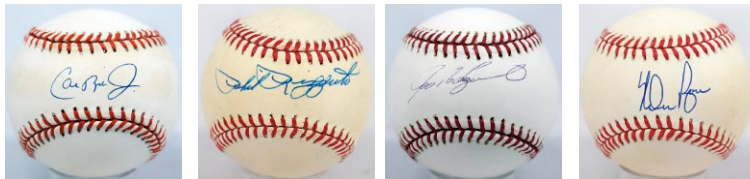

602 Ralph Kiner (JSA LOA Card) 9 (ONL White) 12

604 Tom Lasorda (JSA LOAA) 9.5 (Selig, HOF) 27

605 Bob Lemon 9.5 (OAL Brown) 12

607 Al Lopez (JSA LOAA) 9 (ONL Coleman) ... 23

612 Juan Marichal (JSA LOA Card) 8 (HOF Ball/HOF Inscription) 12

617 Paul Molitor (JSA LOAA) 9.5 (OAL Brown) 18

624 Jim Rice 9 (Budig) 12

625 Cal Ripken (JSA LOAA) 9.5 (Ripken Budig model) 23

628 Phil Rizzuto (JSA LOAA) 9.5 (OAL Brown) 23

629 Brooks Robinson 9.5 (OAL Brown) 9

630 Ivan Rodriguez (JSA LOAA) 9 (Selig) 18

631 Nolan Ryan (JSA LOAA) 9.5 (OAL Brown) 23

632 Ryne Sandberg (JSA LOAA) 9.5 (ONL White) . 18

35

635 Ozzie Smith (JSA LOAA) 9.5 (Selig, HOF) 18

636 Duke Snider 9.5 (ONL White) 12

637 Warren Spahn (JSA LOAA) 9 (Selig) 15

639 Bruce Sutter 9.5 (ONL Coleman) 12

641 Frank Thomas 9.5 (Manfred) 12

646 Dave Winfield (JSA LOAA) 9.5 (Budig) 15

647 Early Wynn (JSA LOAA) 9 (OAL Brown) 18

650 Lot 3 HOFers/Stars 8 30

Three HOF singles, all are matching toned balls from the mid-1980s. The three HOFers are Johnny Bench, Rickey Henderson and Pete Rose. Each has an individual PSA DNA card.

651 Lot of 4 w/Doby & Gehringer 7 30

Mid-grade quartet of single signed baseballs: Dawson, Doby, Gehringer and Sutton. The signatures are pleasing overall, the ball types vary. Also included is Phil Rizzuto signed pocket radio box. JSA LOAA.

617 Paul Molitor (JSA LOAA) 9.5 (OAL Brown) 18

624 Jim Rice 9 (Budig) 12

625 Cal Ripken (JSA LOAA) 9.5 (Ripken Budig model) 23

628 Phil Rizzuto (JSA LOAA) 9.5 (OAL Brown) 23

629 Brooks Robinson 9.5 (OAL Brown) 9

630 Ivan Rodriguez (JSA LOAA) 9 (Selig) 18

631 Nolan Ryan (JSA LOAA) 9.5 (OAL Brown) 23

632 Ryne Sandberg (JSA LOAA) 9.5 (ONL White) . 18

35