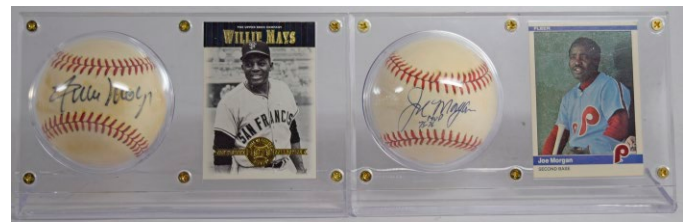

713 Collection of 13 Signed Balls w/Judy Johnson & Willie Mays 9 125

Nice lot of singles, each is presented in a holder with a card in the original box. The retail value here as singles is substantial due to the strong content throughout. Most are on official balls, the autographs very in darkness but are clean overall. The lot breaks down as follows: Boudreau, Cepeda, Durocher, Pete Gray, Ryan Howard, Jenkins, Judy Johnson, G. Kell, Willie Mays, Mize, Joe Morgan, T. Radcliffe and B. Robinson. JSA LOAA.