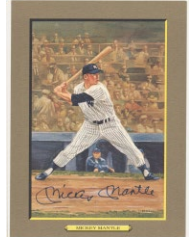

Perez Steeles

194 Mays, Willie (PSA DNA Card) 9.5 25
195 Stack 9.5 6

196 Collection of 8 different 9.5 50
Spotless lot of Perez Steeles content is as follows: Banks, Berra, Feller, Gibson, Musial, F. Robinson, Snider and Spahn. JSA LOAA.

1985 Perez Steele Greatest Moments

198 9 Hank Aaron 9.5 30
Classic Perez Steele piece, this has a bold blue sharpie ink signature. JSA LOAA.

200 13 Ted Williams 9.5 50
A key to the set, this fine piece has a particularly large and nice blue sharpie ink signature. JSA LOAA.

202 16 Sandy Koufax 9.5 45
Very nice, this has an uncommon large blue sharpie ink signature with a great flow. JSA LOAA.

204 19 Mickey Mantle 9.5 100
Classic Mantle image, a key to a signed set. Perfect quality, this has an impeccable blue sharpie ink signature in Mickey's usual spot by the bottom border. JSA LOAA. 14