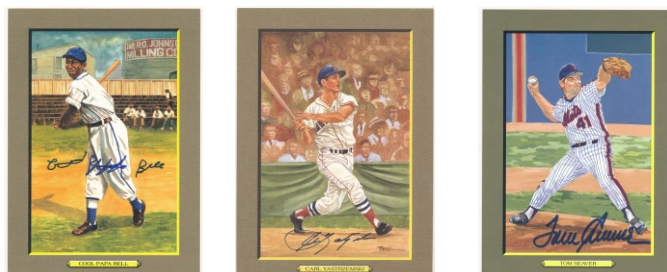

- 235 66 Lou Brock 9.5..... 9
- 236 67 Bob Lemon 9.5..... 8
- 237 70 Rick Ferrell 9.5..... 12
- 240 74 Rollie Fingers 9.5..... 11
- 241 75 Ralph Kiner (JSA LOAA) 9.5..... 15
- 242 77 Rod Carew (JSA LOAA) 9.5..... 15
- 243 79 Gaylord Perry 9.5..... 8
- 244 81 Hal Newhouser (JSA LOAA) 9.5..... 23
- 245 82 Early Wynn (JSA LOAA) 9.5..... 15
- 246 83 Bob Feller 9.5..... 9
- 247 85 Jim Palmer 9.5..... 12
- 248 86 Al Barlick 9.5..... 12
- 249 89 Joe Morgan 9.5..... 12
- 250 93 Ferguson Jenkins 9.5..... 11
- 251 94 Frank Robinson (JSA LOAA) 9.5..... 18
- 252 95 Hoyt Wilhelm 9.5..... 9
- 253 97 Jim Bunning (JSA LOAA) 9.5..... 15
- 254 99 Steve Carlton (JSA LOAA) 9.5..... 15
- 256 102 Tommy LaSorda (JSA LOAA) 9.5..... 24
- 257 104 Reggie Jackson (JSA LOAA) 9.5..... 26
- 258 Brock & Ferrell (JSA LOAA) 9.5..... 15