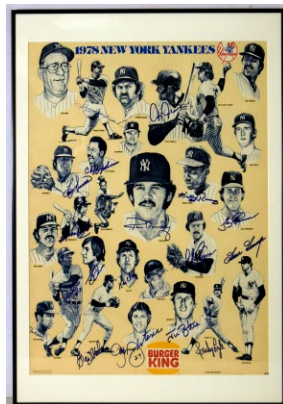

420 Jeter, Derek Signed 2014 All Star Jersey 9.5..... 150
Very unusual Derek Jeter signed item, offered is a 2014 AL All Star signed jersey. This is Jeter's model, and it is signed by Jeter in bold gold sharpie ink. This has MLB and Steiner holograms, and a Steiner LOA card.

421 Jeter, Derek Signed NYY Batting Helmet 9.5..... 120
Replica Yankee helmet, a very nice item on which to collect Derek Jeter's autograph. Jeter signed this on the brim in bold and flowing silver sharpie ink, this displays very well. There are MLB and Steiner holograms on the back and a Steiner LOA card.

422 Jersey Palmeiro, Rafael 9.5 30
Chicago Cubs Palmeiro model jersey, this is signed in flowing silver sharpie ink. JSA LOA Card.

423 Jersey Ryan, Nolan Cooperstown Collection 9.5 83
High quality classic 1969 Mets Nolan Ryan model jersey, these are always very popular among collectors. Ryan signed this in bold and spotless blue sharpie ink, the autograph looks terrific. JSA LOAA.

424 Trout, Mike Signed 2002 AL ROY Helmet 9.5 120
Nice piece, offered is a higher quality replica LA Angels hat signed by the best player in baseball. Signed as a Rookie, this is penned Mike Trout 2012 AL ROY in bold silver sharpie ink on the brim. There is an MLB hologram on the back; how much do you think it would cost to get this signed today? JSA LOAA.