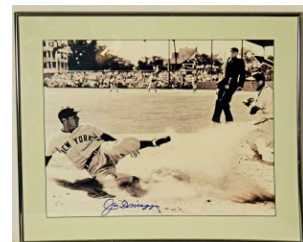

437 Jeter, Derek 9.5 120
Fine piece, this is a large 20x16 print of Derek Jeter's first grand slam home run. Limited edition, 47/102, this comes with a Steiner LOA card. The signature is in huge and flowing silver sharpie ink. Very nicely matted and framed, total size 26x22.

438 Koufax, Sandy (lot of 3) 9.5 150
Trio of desirable Sandy K signed 16x20s, these are not so easy to find. These are three different images, b/w and color, all with bold sharpie ink signatures. Two come with full JSA LOAs, the third an Online Authentics card.

439 Manny Ramirez/A Rod 9.5 25
Uncommon 16x20 color image, this is signed by these two controversial sluggers. JSA LOAA.

440 Mantle, Mickey 1986 Simon Litho 9.5 120
This is the classic 1986 Robert Stephen Simon print of Mantle, one of the nicest of its type. A high quality piece, this really looks great. Smartly matted and framed to 30x24, this has a huge Mint black sharpie ink Best Wishes Mickey Mantle autograph. JSA LOAA.