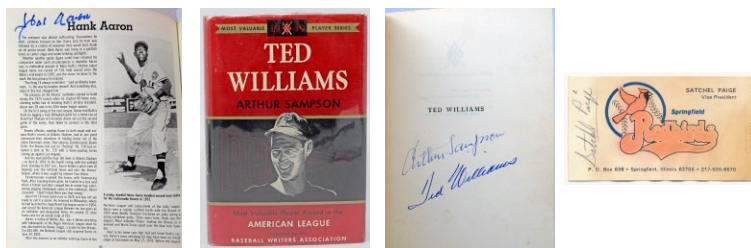

397 1990 Negro Leauers Signed Cachet (14 w/Willie Mays) 9.5 90
Offered is a very uncommon large format 1990 Gateway cachet from a Negro League Reunion. The autographs are absolutely spotless and include Willie Mays, Ray Dandridge, Nap Gulley, Larry Kimbro, Gene Benson, Mahlen Duckett, Rufus Lewis and Armando Vazquez. JSA LOAA.

398 Cachet Aaron, Hank (lot of 2) 9.5 30
Pair of early 1980s cachets, each has a strong blue ballpoint ink signature. JSA LOAA.

399 Cachet Mantle and Mays 9.5 75
Neat pairing, the Mickey is a 1979 Gateway, Willie is a 1989 Lou Gehrig cachet. Both autographs are very bold and strong. JSA LOAA.

400 Martin, Billy Signed/Framed 1983 Postal Cachet (JSA LOAA) 9.5 20

401 Check Cobb, Ty 8 250
Clean Ty Cobb check from 1950, this is payable to the Olympic Club. Cobb this is in his trademark green ink Tyrus R. Cobb. Classic autograph collectible. JSA LOA Full.

402 DeLong & Goudey Signed 1921 Check 9 60
Very interesting item to pair with a Goudey or DeLong card collection, this is a large format period check. The check has been signed by Goudey and DeLong in period fountain pen ink. JSA LOAA.

403 Check Reiser, Pete 9.5 12

404 Check Lot of 5 9 30
Collection of five signed checks, various sizes, with Fernandez, Ford, Repulski, Root and Shaughnessy. JSA LOAA.