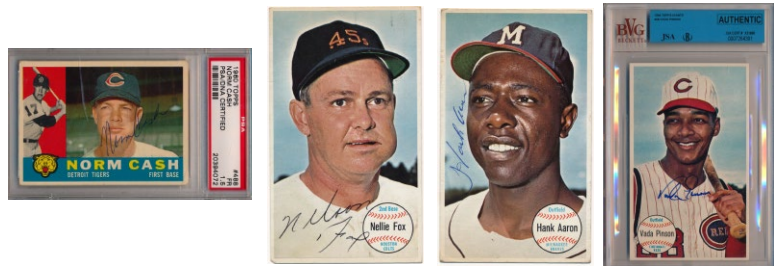

35 1964 Topps
Collection of 54 different signed cards 9..... 100
Pleasing lot of signed 1964 Topps cards, the cards themselves vary in grade but are nice overall. The signatures are in both ballpoint ink and sharpie, some are vintage. There are no great rarities in this lot, an exact inventory will be on our website. Recognizable names include: 20 Friend, 30 Perranoski, 34 J. Perry, 43 Sievers, 45 Pappas, 60 Malzone, 97 Fregosi, 169 Crandall & 178 Bauer. Please note these have not been authenticated and are being strong strictly as-is but we would be surprised if there were any issues here.

36 1964 Topps Giant 13 Nellie Fox (vintage) 9 50
A key to a signed set, these are tough as Nellie died in 1975 at a relatively young age. This lot is special as our consignor had this signed back in the mid-1960s in large black ballpoint ink. JSA LOA Full.

37 1964 Topps Giant 49 Hank Aaron (vintage!) 9 30
A true vintage signed 1964 Giant Aaron, how often do you see this? Fresh to the market, our consignor obtained this in person at the time! The autograph looks great, the card displays well. JSA LOA Full.

39 1964 Topps Giant 56 Vada Pinson 9.5 25
Elusive signed card, the signature and the card look great, this is BVG/JSA slabbed.