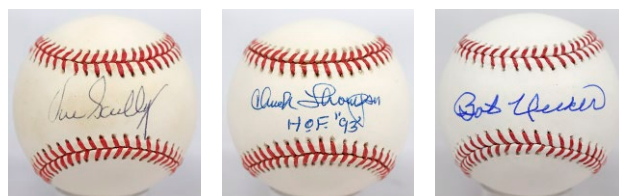

705 Byron Saam** 25
Legendary Philadelphia broadcaster, he died in 2000 and is basically impossible on a single signed ball. Our consignor spent years after one and came up with this neat ball. The ball is a clean 1950s era OAL Harridge model ball signed by Saam and the actor Gene Kelley in vintage ink on the same panel. JSA LOA Full.

706 Vin Scully 8.5 60
Super hot single, everybody seems to want one of these. The offered ball is a pleasing ONL Coleman model with a large and solid ballpoint ink signature on the sweet spot. SGC LOA Full.

707 Chuck Thompson 9.5 50
Desirable ball, this one is perfectly clean and superb. This OAL Budig ball has a spotless blue ballpoint ink signature and HOF inscription. JSA LOA Card.

708 Bob Uecker (PSA DNA Card) 9.5 (Selig)..... 25

715 Collection of 22 different HOF Broadcasters 9 200

Fine lot, as comprehensive as one is likely to find. This is a very clean lot overall, almost all have individual authentication cards. Exact content is as follows: Marty Brennaman, Herb Carneal, Jerry Coleman, Bob Costas, Gene Elston, Dick Enberg, Joe Garagolia, Milo Hamilton, Ernie Harwell, Jaime Jarrin, Harry Kalas, Tony Kubek, Denny Matthews, Tim McCarver, Jon Miller, Eric Nadel, Dave Niehaus, Felo Ramirez, Lon Simmons, Dave Van Horne and Bob Wolff. This is a pricey and difficult run to piece together as singles.

Go to cleansweepauctions.com for many additional images.
Initial bids must be placed by 6 PM EST on Wednesday - Thursday August 7-8.