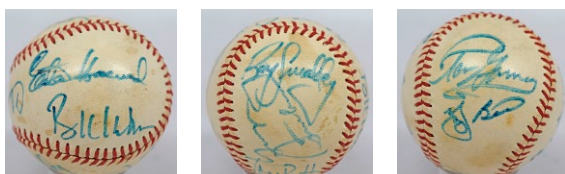

720 Late 1970s Ball w/G. Brett, E. Howard & G. Steinbrenner 8..... 50
Fairly unique ball, this must have been signed at a playoff game in the late 1970s. A clean unmarked ball, there are 10 pleasing blue sharpie ink signatures. The autographs include George Brett, George Steinbrenner, Joe Torre, Bowie Kuhn, Yogi Berra and Elston Howard (D'1980). Interesting piece. PSA DNA Full.

725 Branca/Thomson 7.5 (Selig)..... 12

726 Braves HOFers w/Aaron (4 sigs) 9.5..... 50
Mint ONL White ball, this has four superb signatures. Aaron is on the sweet spot, Glavine his own panel and Mathews and Niekro are on a third panel. Nice ball. JSA LOAA.

727 Brett Brothers (scarce) 8.5..... 90
Vintage signed ball, this is something you hardly ever see. Offered is a period OAL MacPhail model ball, almost certainly signed in 1981, the only year George and Ken played together. Each Brett brother signed on matching spots on a side panel, very nice. Ken died in 2003, creating a real scarcity for these. JSA LOAA.