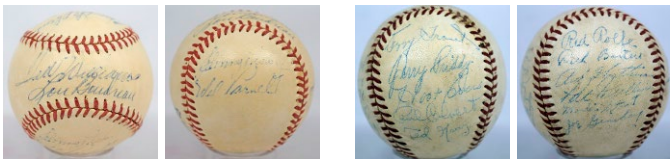

746 1950 Red Sox Team Ball 8 90
Very clean OAL Harridge model ball, this has signatures from nine different Red Sox. The autographs include a real Ted Williams (these are almost always secretarial at this time), his beloved clubhouse manager Johnny Orlando (very scarce on a ball), Lou Boudreau, Dom DiMaggio, Mel Parnell, Johnny Pesky, Vern Stephens and Al Richter. JSA LOAA.

747 1951 Tigers Team Ball 7 60
Pleasing off-white ball, this has 15 signatures. The keys are all here: Hal Newhouser, Dizzy Trout, Red Rolfe, Hoot Evers, Aaron Robinson and Dick Bartell. JSA LOAA.