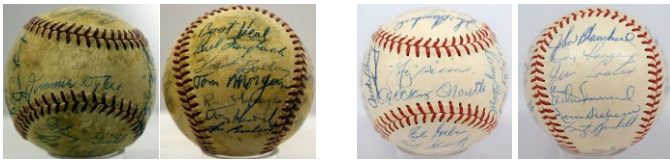

757 1959 Tigers Team Ball 6 30
Possibly a game ball, this mildly toned ball has 26 signatures. The sweet spot is faded away, and probably had Kaline. Better signatures include Bunning, Dykes, Kuenn, Yost, Zernial and Maxwell. JSA LOAA.

758 1959 Yankees Team Ball (Mantle ch) 8 75
Very clean OAL Harridge model ball, this has 26 solid and consistent period blue ballpoint ink signatures. Very unusual ball as it has a real Casey Stengel yet Mickey Mantle is clubhouse. Other keys here include Berra, Ford, Kubek, Elston Howard, Duke Maas and Slaughter. JSA LOAA.

759 1960 White Sox Partial Team Balls (2) 8 24
Pair of high grade White Sox model baseballs, each has 10 signatures. The condition is nice, there is lots of space to add signatures if desired. JSA LOAA.