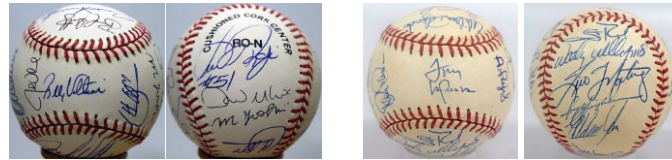

812 1998 Mets Team Ball 9 30
Super clean ONL Coleman ball has 18 total signatures.
Recognizable autographs include Piazza, Olerud, Valentine,
Baerga, Franco and Hideo Nomo. JSA LOAA.

813 1999 Cardinals Team Ball 9 75
Very scarce ball, oh what this would have run back in the
day! Clean ONL Coleman ball is off-white and bursting with
31 signatures. McGwire is almost by himself at the bottom
of one panel. Tony LaRussa and Willie McGee are on this
ball as well. JSA LOAA.

814 2002 Cardinals Team Ball 9.5 40
High grade 2002 or 2003 Cardinals team ball, this is a strong
Selig model ball. There are 22 signatures with Tony LaRussa,
Tino Martinez and a secretarial Pujols according to JSA.
JSA LOAA.