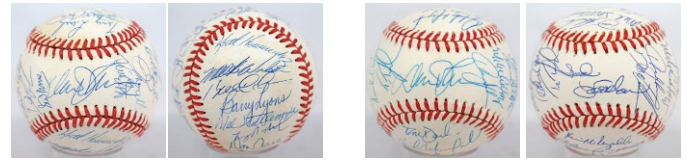

801 1989 Mets Team Ball 9.5 23
Spotless ONL Giamatti ball has a full 29 signatures. Keys include Carter, Gooden, Hernandez, Strawberry, McReynolds and Cone. JSA LOAA.

802 1990 Mets Team Ball (JSA LOAA) 9.5 23
803 1991 Mets Team Ball (JSA LOAA) 9.5 23