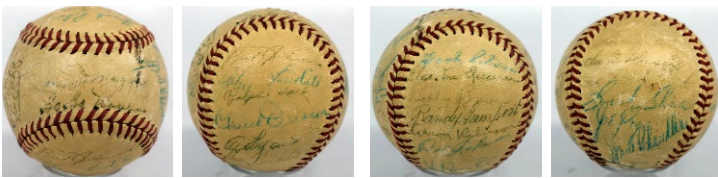

743 1947 Yankees Team Ball 4.5 175
Medium grade OAL Harridge model ball has even toning. A World Championship team ball, this example has 23 signatures. The autographs vary a bit, some are nicer, just about everything should be readily legible. The keys here are DiMaggio, Berra, Rizzuto, Dressen (very unusual to find on one of these), Page, Henrich, A. Robinson, Spud Chandler and Raschi. JSA LOA Full.