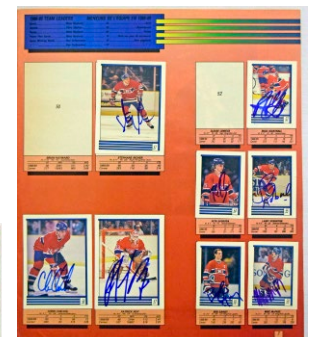

Hockey Autographs

1163 1972 Topps 122 Bobby Orr ASI (JSA LOAA) 9.5 30

1164 1973 Topps 150 Bobby Orr (JSA LOAA) 9.5 30

1165 1974 Topps 154 Bobby Clarke Signed Team Leaders Card (JSA LOAA) 9.5 15

1167 1990 Pro Set 566 Ray Bourque 9 8

1166 1989 OPC Sticker Book w/179 autographs 9 150

Fun piece, this is a 1989 OPC hockey sticker book. Many of the stickers are mounted as intended, this is special as there are an amazing 179 signatures here. The autographs tend to be in bold blue sharpie ink. These are some of the better signatures: Chelios, Francis, Fuhr, Brett Hull, Kurri, LaFleur, LaFontaine, Leetch, MacInnis, Moog, L. Robinson, Robitaille, Roy, Trotter, Vanbiesbrook and Yzerman. JSA LOAA.

1168 Signed Puck Bossy, Mike (JSA LOAA) 9 15

1169 Signed Puck Edmonton Oilers Greats (4) 9.5 50

Lot of four signed pucks, with Coffey, Messier and Moog. Two have Steiner LOA cards, one has a JSA card.