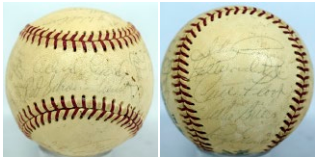

Signed Baseballs

777 1967 Cardinals Team Ball 6 150
World Championship team ball, this one is on a mildly toned ONL Giles model. There are 26 signatures in fairly consistent if a bit light ballpoint ink. Extremely comprehensive, keys include Maris, Brock, Gibson, Carlton, Schoendienst, Cepeda, Flood, McCarver, Willis, Shannon and Ricketts. It is not every day that you find this ball with every key signature as on the offered ball. JSA LOA Full.

779 1967 Red Sox Team Ball (Reunion) 9.5 90
Mint OAL Brown ball, this is loaded with 25 spotless blue ballpoint ink signatures. Earlier than most of these that trade, this includes the elusive John Wyatt. Other better signatures include Yaz, Dick Williams, Petrocelli, Doerr, Lonborg, Lyle and Scott. JSA LOAA.