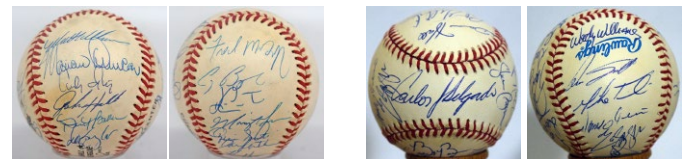

806 1994 NL All Stars Team Ball 9 45
Uncommon team ball, this fairly clean ONL White ball has 25 signatures. The better names here include Maddux, Smith, Bagwell, Biggio, McGriff and M. Williams. JSA LOAA.

807 1994 Team Ball Toronto Blue Jays 9.5 29
Spotless OAL Brown ball, this has 24 solid and consistent blue ballpoint ink signatures. Better signatures include Carlos Delgado, Pat Gillick, Woody Williams, Mike Timlin and Devon White. JSA LOAA. 45