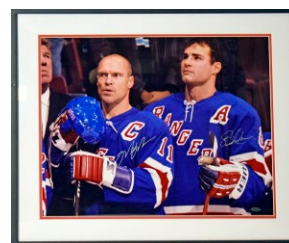

1178 Gretzky/Howe Signed Plates (2 pcs) 9 50
Pair of hand-signed Wayne Gretzky and Gordie Howe Gartner plates from 1989. These are both bright and clean. Also included are two unsigned smaller Gretzky plates. JSA LOAA.

1. 1179 Harris, Billy Signed Islanders Jersey (JSA LOAA) 9 30
2. 1180 Hull, Bobby Signed 16x20 Photo (JSA LOAA) 9.5 15
3. 1181 Hull, Bobby Signed 1972/3 Program 9.5 12
4. 1182 Jagr, Jaromir Signed Rangers Jersey (JSA LOAA) 9 38

1183 Large Print Lindros/Messier 9 25
Handsomely framed 16x20 signed print, both are in NY Rangers uniforms. The signatures are in silver sharpie ink and this comes with a Steiner LOA.

1184 Large Print NY Rangers (6 pcs) w/Messier 9 50
Have some wall space and are a big Ranger fan? This lot will then be difficult to beat. All signed and nicely framed, content is as follows: Giacomini, Graves, Jagr, Leetch, Lundqvist and Messier (2, one w/Graves). All have JSA, UDA or Steiner stickers. The sizes range from 16x12 to 38x28.

1. 1185 Nystrom, Bobby Signed Islanders Jersey (JSA LOAA) 9 24
2. 1186 Orr, Bobby Signed 1972 Sport Magazine 9.5 30
   Nice Bobby Orr signed magazine, this has a spotless blue sharpie ink signature in a good spot by the lower right corner. JSA LOA. JSA LOAA.
3. 1187 Potvin, Dennis Signed Islanders Jersey (JSA LOAA) 9 30
4. 1188 Signed Puck Smith, Billy (JSA LOAA) 9 15

Lot 1184