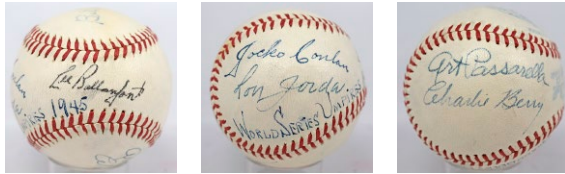

BEGIN DAY TWO - Signed Baseballs

Multi-Signed Balls

716 1945 World Series Umpires (6) w/Conlan 9..... 75
Terrific ball, this is a higher grade OAL Harridge model. Dated 1945, this has vintage signatures of all six umpires who worked the World Series. The key here is a beautiful vintage Jocko Conlan, the other signatures are Bill Summers, Lou Jorda, Art Passarella, Charlie Berry and Lee Ballanfant. Very nice ball. JSA LOAA.