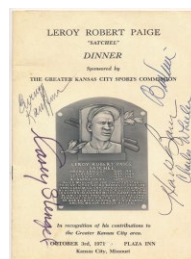

Signed Programs

485 1970 S.I. Cover w/3 Sigs 8 23
Just the cover, nice as it has vintage signatures from Brooks and Frank Robinson plus Paul Blair. There are file holes by the left side. JSA LOAA.

486 1971 Satchel Paige Dinner Signed Program (5 sigs) 9.5 125
Rare program, the first one that we have seen. Offered is a clean program for a dinner in Kansas City on 10/3/1971. There are 5 really bold period ink signatures on the cover: Casey Stengel, Ewing Kauffman, Bill Veeck, Hank Bauer and Major Charles Wheeler. Very nice. JSA LOAA.

487 1994 Astros Signed Team Yearbook (29) w/Bagwell, Biggio & Kile 9.5 75
Nice piece, offered is a perfectly clean 1994 Houston Astros team yearbook. Loaded with signatures, there are two Bagwells, Biggio, Kile (D'2002 at age 33), Hampton, L. Gonzalez and Drabek. JSA LOAA.

488 1995 Yankees DS Signed Program 9.5 60
Nice piece, offered is a 1995 Yankees Division Series program. Signed by all five team members on the front cover, the autographs are in matching spotless black sharpie ink. The autographs are Mattingly, Boggs, Showalter, Bernie Williams and Paul O'Neill. How is that for some class and star power? JSA LOAA.

489 Adcock, Joe Signed 1957 Sport Magazine (JSA LOAA) 9.5 15

490 Berra, Yogi Signed Aug 1951 Sport Magazine (JSA LOAA) 9 23