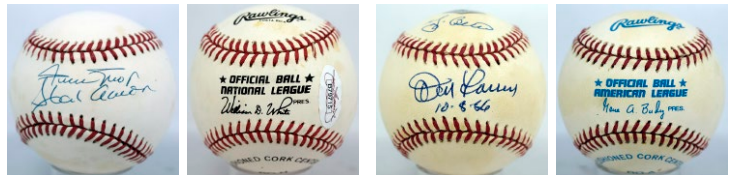

722 300 Win Club (8 sigs) 9..... 60
Popular ball, this is a high grade ONL White model. Signed by eight different 300-game winners, with note to Seaver, Ryan, Carlton and Spahn. JSA LOAA.