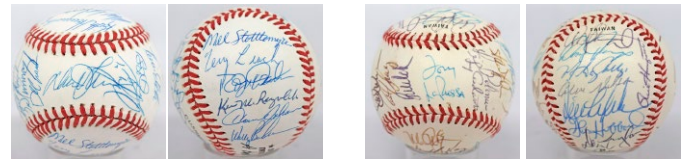

799 1988 Mets Team Ball 9.5 38
Division winning team won 100 games. Offered is a spotless ONL Giamatti model ball with 29 strong blue ballpoint ink signatures. Keys include Carter, Gooden, Cone, Strawberry, Johnson, McReynolds and Hernandez. JSA LOAA.

800 1988 Oakland A's Team Ball 9 30
Solid Oakland A's model ball has 33 total signatures. World Series team, the autographs include LaRussa, Eckersley, McGwire, Canseco, Baylor and Welch. JSA LOA Full.