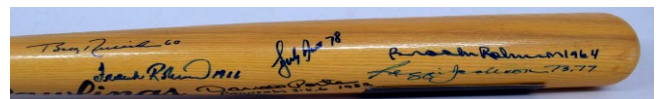

829 Schmidt, Mike Signed Cooperstown Player Model Bat 9.5 50
Quality Mike Schmidt signed bat, the artwork and signature both look terrific. JSA LOAA.

830 Snider, Duke Signed Cooperstown Player Model Bat 9.5 25
Nice bat, this has a perfect blue sharpie ink signature. There is a PSA DNA sticker but no card.

831 Snider, Duke Signed Player Model Bat 9.5 25
Spotless signature on a Adirondack 302 bat, this has a PSA DNA sticker but no card.

832 Yaz Signed Player Model Bat 9.5 50
Nice Yaz bat, this spotless player model bat has a perfect blue sharpie ink signature. Yaz also added a HOF 1989 TC 1967 inscription. JSA LOA Card.

Game Used & Collector Bats

833 Boggs, Wade Pro Stock Bat 50
Not a game used bat according to the PSA DNA experts, this Louisville Slugger M110 Wade Boggs pro model bat nonetheless displays very well. There are signs of use throughout, Boggs's 26 is written on the knob in black sharpie ink.

834 Cobb, Ty Store Model VG..... 75
33 inch Louisville Slugger 125 Ty Cobb store model bat. This has a taped handle and a typical wear on the barrel. The bat retains a nice antique look and feel, these seem to be hot of late.

835 Davis, Alvin Signed Louisville Slugger K75 9 23
Game issue bat, this measures 35 inches and weighs 32 ounces. Signed. JSA LOAA.

836 Davis, Harry 34 Inch Store Model Bat VG..... 25