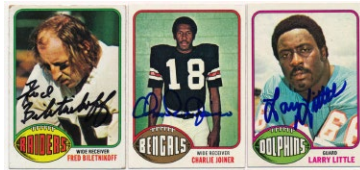

1097 Marino/Montana Signed UDA Print in slipcase
9.5 60

Fun piece has the UDA hologram but not the paperwork.
Both legends signed in bold silver sharpie ink. JSA LOAA.

1098 Namath, Joe Signed/Framed 1969 Jets Print
(framed 24x19) (JSA LOAA) 9.5 25

1099 Ron Lewis Lot w/Unitas (4 pcs) 9.5 50
Neat lot of these very uncommon 8x10 prints from 1990.
The autographs are spotless, content includes Dawson,
Maynard, Sayers and Unitas. JSA LOAA.

1100 Unitas, Johnny 9.5 30
Perfect quality, uncommon image, this was signed in 1990
in perfect blue sharpie ink. JSA LOAA.

Signed Cards

1101 1954 Bowman 52 Lou Groza (JSA LOAA) 8.5 15
1102 1976 Topps
Collection of 26 different signed cards 9 45
Clean lot of attractive signed cards, the autographs are large
and look great. Content includes Biletnikoff, Pastorini,
Morris, Kilmer & Joiner. JSA LOAA.

1103 1990 Pro Set 36 Deion Sanders (JSA LOAA) 9 21
1104 1991 Upper Deck
475 Jerry Rice (JSA LOAA) 9.5 15

1105 1991 Upper Deck Dan Marino Insert Card
w/UDA Paperwork + RC 9.5 50
Terrific pair of Dan Marino items, his 1991 Upper Deck
insert card w/the original paperowrk and a clean 1984 Topps
Rookie card.

1106 1993 Joe Montana UDA Super Bowl
Signed Card (JSA LOAA) 9.5 18

1107 1995 Upper Deck Joe Montana Signed
Oversize Card w/his logo (JSA LOAA) 9.5 25

1108 1996 Upper Deck Troy Aikman
Large Format Card (UDA w/paperwork) 9 25