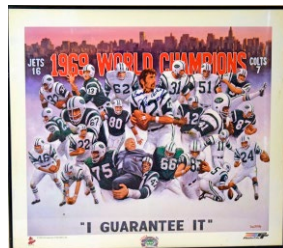

1097 Marino/Montana Signed UDA Print in slipcase
9.5 60

Fun piece has the UDA hologram but not the paperwork.
Both legends signed in bold silver sharpie ink. JSA LOAA.

1098 Namath, Joe Signed/Framed 1969 Jets Print
(framed 24x19) (JSA LOAA) 9.5 25

1099 Ron Lewis Lot w/Unitas (4 pcs) 9.5 50
Neat lot of these very uncommon 8x10 prints from 1990.
The autographs are spotless, content includes Dawson,
Maynard, Sayers and Unitas. JSA LOAA.

1100 Unitas, Johnny 9.5 30
Perfect quality, uncommon image, this was signed in 1990
in perfect blue sharpie ink. JSA LOAA.

Signed Cards

1101 1954 Bowman 52 Lou Groza (JSA LOAA) 8.5 15
1102 1976 Topps
Collection of 26 different signed cards 9 45
Clean lot of attractive signed cards, the autographs are large
and look great. Content includes Biletnikoff, Pastorini,
Morris, Kilmer & Joiner. JSA LOAA.

1103 1990 Pro Set 36 Deion Sanders (JSA LOAA) 9 21
1104 1991 Upper Deck
475 Jerry Rice (JSA LOAA) 9.5 15

1105 1991 Upper Deck Dan Marino Insert Card
w/UDA Paperwork + RC 9.5 50
Terrific pair of Dan Marino items, his 1991 Upper Deck
insert card w/the original paperowrk and a clean 1984 Topps
Rookie card.

1106 1993 Joe Montana UDA Super Bowl
Signed Card (JSA LOAA) 9.5 18

1107 1995 Upper Deck Joe Montana Signed
Oversize Card w/his logo (JSA LOAA) 9.5 25

1108 1996 Upper Deck Troy Aikman
Large Format Card (UDA w/paperwork) 9 25