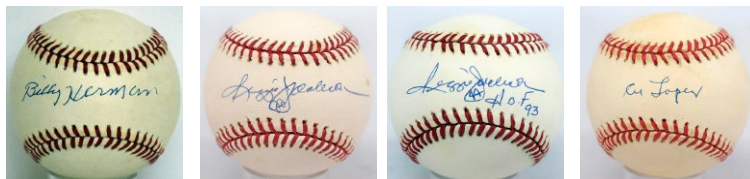

602 Ralph Kiner (JSA LOA Card) 9 (ONL White) 12

604 Tom Lasorda (JSA LOAA) 9.5 (Selig, HOF) 27

605 Bob Lemon 9.5 (OAL Brown) 12

607 Al Lopez (JSA LOAA) 9 (ONL Coleman) ... 23

612 Juan Marichal (JSA LOA Card) 8 (HOF Ball/HOF Inscription) 12

617 Paul Molitor (JSA LOAA) 9.5 (OAL Brown) 18

624 Jim Rice 9 (Budig) 12

625 Cal Ripken (JSA LOAA) 9.5 (Ripken Budig model) 23

628 Phil Rizzuto (JSA LOAA) 9.5 (OAL Brown) 23

629 Brooks Robinson 9.5 (OAL Brown) 9

630 Ivan Rodriguez (JSA LOAA) 9 (Selig) 18

631 Nolan Ryan (JSA LOAA) 9.5 (OAL Brown) 23

632 Ryne Sandberg (JSA LOAA) 9.5 (ONL White) . 18

35

635 Ozzie Smith (JSA LOAA) 9.5 (Selig, HOF) 18

636 Duke Snider 9.5 (ONL White) 12

637 Warren Spahn (JSA LOAA) 9 (Selig) 15

639 Bruce Sutter 9.5 (ONL Coleman) 12

641 Frank Thomas 9.5 (Manfred) 12

646 Dave Winfield (JSA LOAA) 9.5 (Budig) 15

647 Early Wynn (JSA LOAA) 9 (OAL Brown) 18

650 Lot 3 HOFers/Stars 8 30

Three HOF singles, all are matching toned balls from the mid-1980s. The three HOFers are Johnny Bench, Rickey Henderson and Pete Rose. Each has an individual PSA DNA card.

651 Lot of 4 w/Doby & Gehringer 7 30

Mid-grade quartet of single signed baseballs: Dawson, Doby, Gehringer and Sutton. The signatures are pleasing overall, the ball types vary. Also included is Phil Rizzuto signed pocket radio box. JSA LOAA.

617 Paul Molitor (JSA LOAA) 9.5 (OAL Brown) 18

624 Jim Rice 9 (Budig) 12

625 Cal Ripken (JSA LOAA) 9.5 (Ripken Budig model) 23

628 Phil Rizzuto (JSA LOAA) 9.5 (OAL Brown) 23

629 Brooks Robinson 9.5 (OAL Brown) 9

630 Ivan Rodriguez (JSA LOAA) 9 (Selig) 18

631 Nolan Ryan (JSA LOAA) 9.5 (OAL Brown) 23

632 Ryne Sandberg (JSA LOAA) 9.5 (ONL White) . 18

35