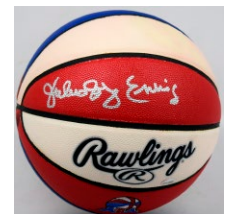

842 Kelly, George Vintage Store Model Bat..... 20
Rough official bat is missing some wood by the right side and has lots of general wear.

843 Mantle, Mickey Store Model VG..... 15
Uncommon 30 inch Adirondack 302S period store model Mantle bat. This has tape on the handle and general wear, but retains a nice period feel. There is a mounting hole on the end and 30 is engraved on the knob.

844 Ruth, Babe (lot of 2) 25
A pair of Babe Ruth baseball bats consisting of a vintage Adirondack bat (approx. 35) labeled RUTH STYLE on the barrel (vgex - evidence of use) and of lesser individual value a vintage Spalding bat (33) on which somebody has adhered a picture of a Babe Ruth Goudey baseball card to the barrel. (Gd - cracked handle and heavily chipped knob)

846 Simmons, Al Vintage Store Model Bat Ex 50
Offered is a circa 1920's - 1930's Hillerich & Bradsby 40K Al H. Simmons signature model Patented Cork Grip baseball bat. The referenced cork grip has since been removed, otherwise the hickory bat is in excellent condition with some toning from weather, minimal wear on the barrel and knob ends and 32 length marked on knob. General wear is present, this has a nice antique look and feel.

847 White, Frank Signed Louisville Slugger S318 9 20
Game issue bat, this measures 35 inches and weighs 32 ounces. Signed. JSA LOAA.

845 Ryan, Buddy Vintage Leaded Bat (33 inches)..... 25
848 Yount, Robin P2 Cupped Store Model Bat Ex-Mt ... 15
48