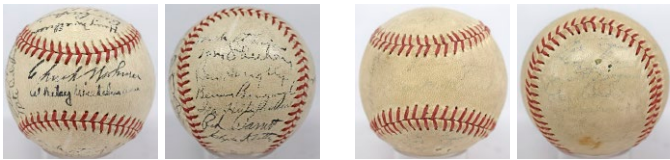

DAY TWO - Signed Baseballs

Team Signed Baseballs

742 1944 Braves Team Ball 8 90
Very nice for a wartime ball, offered is a pleasing ONL Frick model baseball. Signed by 21 team members, the autographs are fairly nice overall. Recognizable names include 1927 Yankee Bennie Bengough, Ira Hutchinson, Red Barrett, Clyde Kluttz and Charlie Workman. JSA LOAA.

744 1948 Yankees Team Ball 3 45
Super low grade ball, the signatures are very hard to read. Joe DiMaggio is barely visible on the sweet spot. JSA LOAA.