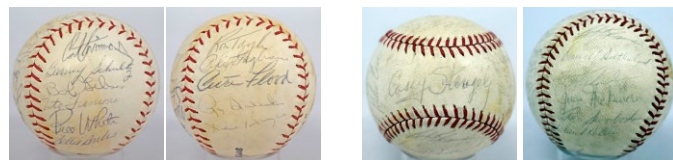

771 1965 Cardinals Team Ball 7.5 50
Unusual Rawlings Special League ball, this has 22 nice vintage ink signatures. The highlights of this ball include a Rookie Steve Carlton, Cardinal favorite Ken Boyer (D'82), Bob Gibson, Curt Flood, Tim McCarver, Mike Shannon and Bill White. Nice ball. JSA LOA Full.

772 1965 Mets Team Ball 6 20
The typical 65 Mets ball, the Mets model ball has toning, Casey is clubhouse. There are 25 authentic signatures, generally light, w/Kranepool, Mauch and Swoboda. JSA LOAA.

773 1965 White Sox Team Ball 6 38
OAL Cronin model ball has a full 31 signatures. The ball has some general wear, but this is not bad at all. Keys include Lopez, Wilhelm and Burgess. JSA LOAA.