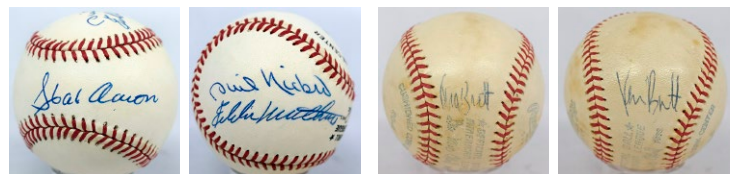

720 Late 1970s Ball w/G. Brett, E. Howard & G. Steinbrenner 8..... 50
Fairly unique ball, this must have been signed at a playoff game in the late 1970s. A clean unmarked ball, there are 10 pleasing blue sharpie ink signatures. The autographs include George Brett, George Steinbrenner, Joe Torre, Bowie Kuhn, Yogi Berra and Elston Howard (D'1980). Interesting piece. PSA DNA Full.

725 Branca/Thomson 7.5 (Selig)..... 12

726 Braves HOFers w/Aaron (4 sigs) 9.5..... 50
Mint ONL White ball, this has four superb signatures. Aaron is on the sweet spot, Glavine his own panel and Mathews and Niekro are on a third panel. Nice ball. JSA LOAA.

727 Brett Brothers (scarce) 8.5..... 90
Vintage signed ball, this is something you hardly ever see. Offered is a period OAL MacPhail model ball, almost certainly signed in 1981, the only year George and Ken played together. Each Brett brother signed on matching spots on a side panel, very nice. Ken died in 2003, creating a real scarcity for these. JSA LOAA.