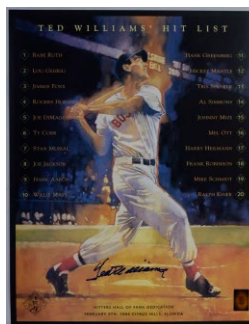

442 Mattingly, Don Signed 16x20 9.5 18
444 Rizzuto, Phil (framed to 18x24) (JSA LOAA) 9.5.... 15
445 Snider, Duke (JSA LOAA) 9.5 18

443 Rivera, Mariano Signed Huge Stephenson Print 9.5 120

Fun Exit Sandman print, this looks great. Signed by Mariano in huge gold sharpie ink, this has an MLB hologram. Nicely framed, total size 42x30. JSA LOAA.

446 Williams, Ted 9.5 45
Fun 16x20 Ted Williams print, this colorful piece is titled Ted Williams Hit List. Signed by Ted in Mint blue sharpie ink in a perfect spot, this also comes with a Green Diamond LOA. JSA LOAA.