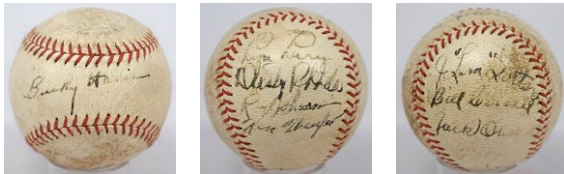

733 Harris, Bucky + 1934 Red Sox Players 7 90
Game ball with moderate use, this has 9 total signatures. There is a nice Bucky Harris on the sweet spot. The other signatures include Bill Cissell (D'1949 at age 45), Roy Johnson, Gordon Rhodes (D'1960 at age 52), Ken Weafer and Lyn Lary. This might have been signed a year or two later, we are not certain based on the mix of signatures. The Harris is 100% displayable as a rare vintage fountain pen single signed ball. JSA LOAA.