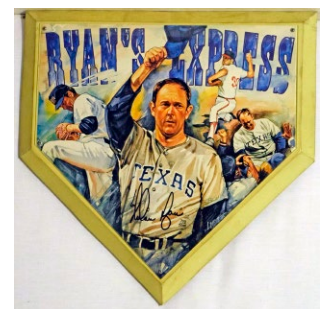

513 Ryan, Nolan Signed Home Plate 9.5 25
Limited edition piece, this very colorful home plate pictures Nolan in a Texas Rangers uniform. JSA LOAA.

514 HOFers Signed Tab Collars (3) 9.5 30
One of the oddest signed items we have encountered, offered are three old fashioned tab collars. These are individually signed by Whitey Ford, Stan Musial and Warren Spahn. JSA LOAA.

515 Collection of 8 Statues in the Original Boxes 9.5 75
Lot of collectible signed statues, all but one is signed. Content is as follows: Elgin Baylor Salvino, Aparicio, Dandridge, Irvin Gartlan, R. Alomar Sports Impressions, Romito Feller and Fingers and Upper Deck Historical Beginnings Josh Gibson. JSA LOAA.

Autographs from Other Sports

516 1935 NCAA Track Field Program w/Jesse Owens + Extras (4 pcs) 20
Lot contains a 1935 NCAA Track Field program w/Jesse Owens, 1948 Topps Magic Photo Jesse Owens, 1939 NCAA Track Field program and collection of New York Cosmos soccer press passes (15 pcs).

517 3 x 5 Santos, Wes (1950s track star) (JSA LOAA) 9.5 (vintage)... 6

518 8 x 10 Jansen, Dan (PSA DNA Card) 9..... 8