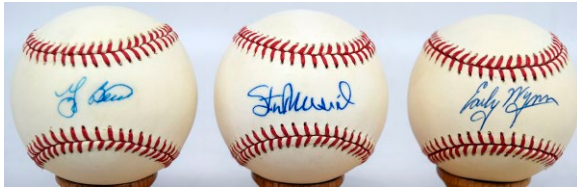

Signed Baseballs

709 Lot of 3 High Grade HOFers + Lesser Paper Items 9.5 50

Lot contains a trio of very strong condition HOF singles on official balls: Berra, Musial and Wynn. Also included are three 1930s Who's Who programs and some lesser books and paper content. JSA LOAA.