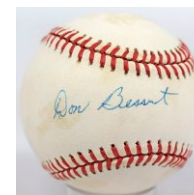

533 Carl Furillo 9 (ONL Giamatti) 120
This beloved Brooklyn Dodger star died in 1989 and is a very undervalued single. The ball has toning away from the signature and is clean overall. Furillo signed this on the sweet spot in bold blue ballpoint ink. PSA DNA Card.

537 Steve Howe 9 (game ball) 45
Such a sad story, troubled quality pitcher Steve Howe died in 2006 at age 48. Offered is a game ball with a terrific signature. JSA LOAA.

538 Dixie Howell 9.5 (ONL White) 90
Tough 1950s Dodger single, Howell died in 1990. Perfect combination of ball and autograph, this could not be any nicer. JSA LOAA.

539 Hideki Irabu 9.5 (Budig) 25
Sadly a scarce ball as Irabu died in 2011 at only age 42, these are needed by most Yankee collectors. The offered ball is particularly clean and fine, the ball itself is white, this has a bold and neat black ballpoint ink signature right on the sweet spot. JSA LOAA.

540 Charlie Keller 9 (OAL Brown) 120
Underrated 1930s/1940s Yankee star, Keller died in 1990 and is always a tough single. Clean ball, this has a strong and vibrant blue ballpoint ink signature. I love the style of his autograph. PSA DNA Full.

541 Ken Keltner 5 (OAL Brown) 30
Tougher single as this 1940s Cleveland Indian star died in 1991. Offered is a very clean OAL Brown ball, signed on the sweet spot in light but legible blue sharpie ink. JSA LOAA.