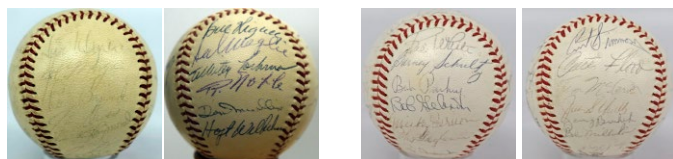

769 1965 Astros Team Ball w/Nellie Fox 5 30
Light but pleasing ONL Giles ball, this has 24 signatures. The autographs are light but legible, with Nellie Fox, Robin Roberts, Rusty Staub and Jimmy Wynn. JSA LOAA.

770 1965 Cardinals Team Ball 7 75
Clean ONL Giles ball has 28 total signatures. Keys include a Rookie Carlton, Ken Boyer, Brock, Groat, Gibson, McCa-
rver, Schoendienst, Flood & White. The signatures vary in darkness, some are light. JSA LOAA.