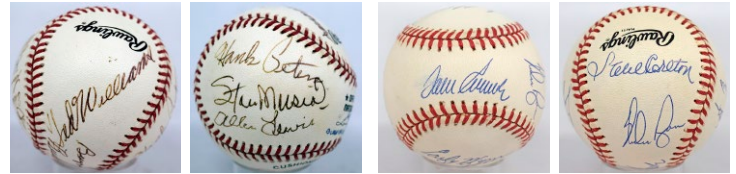

721 1996 Veterans Committee Signed Baseball w/Ted Williams 9.5..... 120
Very interesting and unusual signed baseball, offered is a clean ONL Coleman ball. Signed by the 1996 Baseball Veterans Committee, various detail is noted on the seal of the ball. There are 14 solid black ballpoint ink signatures. The key is Ted Williams on his own panel, the other signatures include Musial, Berra, Bavasi, Koppett, Irvin and Buck O'Neil. PSA DNA Full.