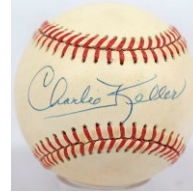

533 Carl Furillo 9 (ONL Giamatti) 120
This beloved Brooklyn Dodger star died in 1989 and is a very undervalued single. The ball has toning away from the signature and is clean overall. Furillo signed this on the sweet spot in bold blue ballpoint ink. PSA DNA Card.

537 Steve Howe 9 (game ball) 45
Such a sad story, troubled quality pitcher Steve Howe died in 2006 at age 48. Offered is a game ball with a terrific signature. JSA LOAA.

538 Dixie Howell 9.5 (ONL White) 90
Tough 1950s Dodger single, Howell died in 1990. Perfect combination of ball and autograph, this could not be any nicer. JSA LOAA.

539 Hideki Irabu 9.5 (Budig) 25
Sadly a scarce ball as Irabu died in 2011 at only age 42, these are needed by most Yankee collectors. The offered ball is particularly clean and fine, the ball itself is white, this has a bold and neat black ballpoint ink signature right on the sweet spot. JSA LOAA.

540 Charlie Keller 9 (OAL Brown) 120
Underrated 1930s/1940s Yankee star, Keller died in 1990 and is always a tough single. Clean ball, this has a strong and vibrant blue ballpoint ink signature. I love the style of his autograph. PSA DNA Full.

541 Ken Keltner 5 (OAL Brown) 30
Tougher single as this 1940s Cleveland Indian star died in 1991. Offered is a very clean OAL Brown ball, signed on the sweet spot in light but legible blue sharpie ink. JSA LOAA.