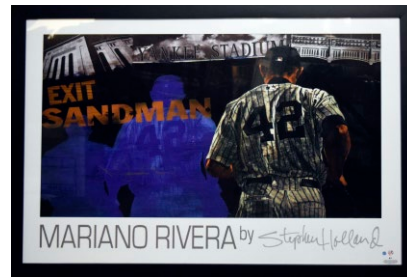

439 Manny Ramirez/A Rod 9.5 25
Uncommon 16x20 color image, this is signed by these two controversial sluggers. JSA LOAA.

440 Mantle, Mickey 1986 Simon Litho 9.5 120
This is the classic 1986 Robert Stephen Simon print of Mantle, one of the nicest of its type. A high quality piece, this really looks great. Smartly matted and framed to 30x24, this has a huge Mint black sharpie ink Best Wishes Mickey Mantle autograph. JSA LOAA.

Baseball Autographs

441 Mantle/Martin/Ford (ex-Whitey Ford collection) 9.5 300

This is a 19 x 25 high quality color lithograph of Mantle, Ford and Martin posed above and below a visage of Yankee Stadium. All three players have signed this in spotless blue sharpie and best of all, this personally belonged to Whitey Ford and comes with an LOA from him. Please note that Billy Martin's untimely death in 1989, before the mega-show era, makes all items of this kind with his signature especially desirable. PSA DNA Full.