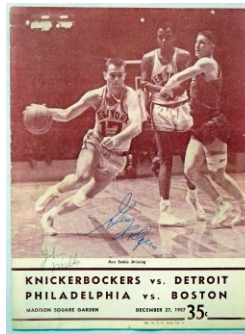

860 Rodman, Dennis (JSA LOAA) 9.5 15

862 West, Jerry Signed 16x20 9.5 12

861 Russell, Bill Signed 16x20 9.5 45
Classic image of Russell blocking Chamberlain, this has a spotless blue sharpie ink signature. JSA LOA Card.

Signed Programs

864 Cousy, Bob March 1953 Sport Magazine 9 24
Great cover, Cousy and inscribed this in spotless blue sharpie ink. JSA LOAA.

863 Beard, Ralph Jan 1948 Sport Magazine 9 9

865 Groza, Alex March 1947 Sport Magazine 9 14

866 Kaftan, George March 1948 Sport Magazine 9 9

867 Macauley, Ed Jan 1949 Sport Magazine 9 12

869 Morrow, Bobby Dec 1956 Sport Magazine 9 9

870 Phillip, Andy Jan 1947 Sport Magazine 9 11

868 Mikan, George March 1950 Sport Magazine 9 53
Desirable early Mikan cover, this has a perfect blue sharpie ink signature in a good spot. Very nice. JSA LOAA.

871 Russell, Bill Rookie-Era Signed Program + Others 8.5 150

Very nice early NBA item, offered is a 12/27/1957 program for two games. The signatures include a period Bill Russell, Elgin Baylor (presumably signed a few years later), Lennie Rosenbluth, Guy Rodgers and John Mills. JSA LOA Full.

872 Russell, Bill Signed 1968 S.I. 9.5 69
Good piece, this is a Sportsman of the year cover. Russell signed this in bold blue sharpie ink, the autograph looks great. This comes with the original show ticket from when it was signed. JSA LOAA.