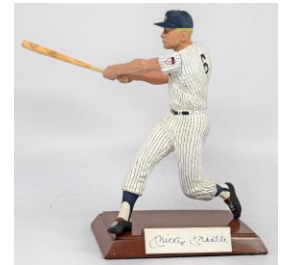

513 Ryan, Nolan Signed Home Plate 9.5 25
Limited edition piece, this very colorful home plate pictures Nolan in a Texas Rangers uniform. JSA LOAA.

514 HOFers Signed Tab Collars (3) 9.5 30
One of the oddest signed items we have encountered, offered are three old fashioned tab collars. These are individually signed by Whitey Ford, Stan Musial and Warren Spahn. JSA LOAA.

515 Collection of 8 Statues in the Original Boxes 9.5 75
Lot of collectible signed statues, all but one is signed. Content is as follows: Elgin Baylor Salvino, Aparicio, Dandridge, Irvin Gartlan, R. Alomar Sports Impressions, Romito Feller and Fingers and Upper Deck Historical Beginnings Josh Gibson. JSA LOAA.

Autographs from Other Sports

516 1935 NCAA Track Field Program w/Jesse Owens + Extras (4 pcs) 20
Lot contains a 1935 NCAA Track Field program w/Jesse Owens, 1948 Topps Magic Photo Jesse Owens, 1939 NCAA Track Field program and collection of New York Cosmos soccer press passes (15 pcs).

517 3 x 5 Santos, Wes (1950s track star) (JSA LOAA) 9.5 (vintage)... 6

518 8 x 10 Jansen, Dan (PSA DNA Card) 9..... 8