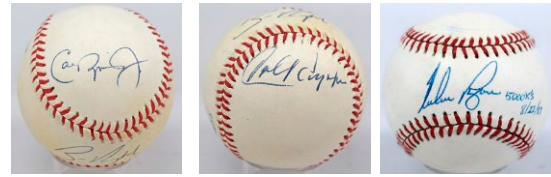

738 Ripken Family (3) 9.5 100
Fun ball, this is a high grade OAL Brown model ball. Amusingly enough, Billy is on the sweet spot, with Cal Jr at the top and Cal Sr, the key to the ball, at the bottom panel. The autographs are well matched and look terrific. JSA LOAA.

739 Ryan/R. Henderson w/5000K Inscription (JSA LOAA) 9.5 23