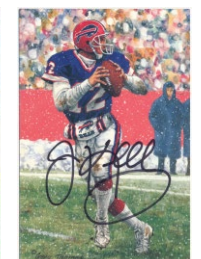

936	Ewbank, Weeb (JSA LOAA)	9.5	18
937	Fears, Tom	9.5	14
939	Fouts, Dan	9.5	11
940	Gatski, Frank	9.5	8
941	Gibbs, Joe	9.5 (PSA slabbed)	26
942	Gifford, Frank (JSA LOAA)	9.5	24
943	Gillman, Sid	9.5	11
944	Graham, Otto (JSA LOAA)	9.5	24
946	Grant, Bud	9.5	11
947	Greene, Joe (JSA LOAA)	9.5	17
948	Gregg, Forrest	9.5	8
949	Griese, Bob	9.5	12
950	Groza, Lou	9.5	11
951	Ham, Jack	9.5	12
952	Hampton, Dave	9.5	12
953	Hannah, John	9.5	8
954	Harris, Franco (JSA LOAA)	9.5	15
955	Haynes, Mike	9.5	11
956	Hendricks, Ted	9.5	9
957	Hirsch, Elroy	9.5	11
958	Hornung, Paul	9.5	11
959	Houston, Ken	9.5	8
960	Huff, Sam	9.5	12
963	Johnson, Jimmy	9.5	8
964	Johnson, John H	9.5	9
965	Joiner, Charlie	9.5	8
966	Jones, Deacon	9.5	9
967	Jones, Stan	9.5	8
968	Jurgensen, Sonny	9.5	11
969	Kelly, Jim (JSA LOAA)	9.5	18
970	Kelly, Leroy	9.5	8
971	Krause, Paul	9.5	9
972	Lambert, Jack	9.5	12
974	Lane, Dick	9.5	9