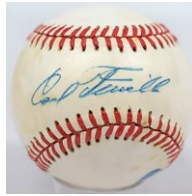

533 Carl Furillo 9 (ONL Giamatti) 120
This beloved Brooklyn Dodger star died in 1989 and is a very undervalued single. The ball has toning away from the signature and is clean overall. Furillo signed this on the sweet spot in bold blue ballpoint ink. PSA DNA Card.

537 Steve Howe 9 (game ball) 45
Such a sad story, troubled quality pitcher Steve Howe died in 2006 at age 48. Offered is a game ball with a terrific signature. JSA LOAA.

538 Dixie Howell 9.5 (ONL White) 90
Tough 1950s Dodger single, Howell died in 1990. Perfect combination of ball and autograph, this could not be any nicer. JSA LOAA.

539 Hideki Irabu 9.5 (Budig) 25
Sadly a scarce ball as Irabu died in 2011 at only age 42, these are needed by most Yankee collectors. The offered ball is particularly clean and fine, the ball itself is white, this has a bold and neat black ballpoint ink signature right on the sweet spot. JSA LOAA.

540 Charlie Keller 9 (OAL Brown) 120
Underrated 1930s/1940s Yankee star, Keller died in 1990 and is always a tough single. Clean ball, this has a strong and vibrant blue ballpoint ink signature. I love the style of his autograph. PSA DNA Full.

541 Ken Keltner 5 (OAL Brown) 30
Tougher single as this 1940s Cleveland Indian star died in 1991. Offered is a very clean OAL Brown ball, signed on the sweet spot in light but legible blue sharpie ink. JSA LOAA.