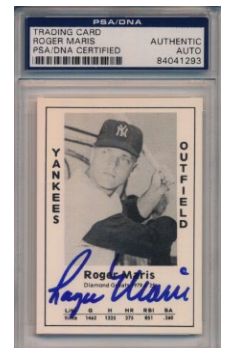

Good lot of these uncommon 2 3/8 x 3 3/4 inch cards from the 1970s. The cards themselves are quite sharp and clean. The signatures are strong, as follows: DiMaggio, Greenberg, Appling, Averill, Boudreau, Dickey, Feller, Grimes, Hoyt, Kelly, Lyons, Musial, Roush and L. Waner. JSA LOAA.

58 1977 TCMA Satchel Paige 9 50

Neat Satchel Paige signed card, this example has a solid blue ballpoint ink signature at the upper right corner. The card has some general wear but the autograph is not affected in any way. JSA LOAA.

1979 Diamond Greats

60 DiMaggio, Vince (JSA LOAA) 9.5 18
61 Dugan, Joe (JSA LOAA) 9.5 23
62 Fitzsimmons, Fred 9.5 12
64 Lindstrom, Fred (JSA LOAA) 9 18
66 Post, Wally (JSA LOAA) 9.5 15

63 Howard, Elston (D'80, rare) 9.5 150
Offered is a very rare signed card as Elston sadly only had one year to sign these. The card itself is quite sharp and clean, it has a fine flowing blue ballpoint ink signature in a perfect spot by the bottom border. If you are into seriously tough signed cards, you will want to take a good look at this little treasure. JSA LOA Full.

65 Maris, Roger 9.5 120
PSA slabbed, this is a sharp and very clean card. Maris signed this in Mint blue sharpie ink in a perfect spot, this is a fine combination of card and signature. Roger is pictured as a Yankee here.

67 1979 Topps 625 Mark Fidrych 9 9