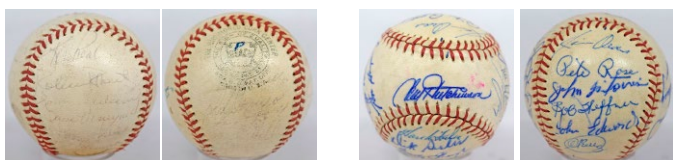

767 1964 Orioles Team Ball 4.5 30
Light but attractive OAL Cronin ball, there are 23 total signatures, one panel is extremely hard to discern. Keys here include Brooks Robinson, Robin Roberts and Harry Breechen. JSA LOAA.

768 1964 Reds Team Ball w/early Rose 9 105
Desirable ball from this very good team, they lost at the very end of the season. This one is special as their beloved manager Fred Hutchinson died just after the season. This is a high grade ball with 26 strong signatures. The ball offers a bold Hutchinson signature, a superb very early Pete Rose, Frank Robinson, Chico Ruiz, Jim Maloney, Joey Jay and Wally Post. JSA LOAA.