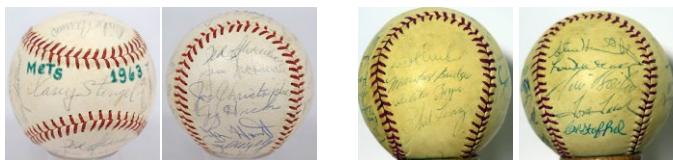

Signed Baseballs

765 1963 Mets Team Ball 7.5 125
Very clean and fine looking ONL Giles model ball, METS 1963 is written in green ink on the sweet spot. There are 24 consistent ink signatures. The autographs include Casey Stengel, Duke Snider, Ron Hunt, Al Jackson, Roger Craig, Choo Choo Coleman and Frank Thomas. JSA LOAA.

766 1963 Yankees Team Ball 7 50
Fairly clean official Yankees model baseball from the 1960s, this has 24 total signatures. The autographs vary a bit in darkness but all are legible and then some. Only two signatures are clubhouse, Roger Maris and Joe Pepitone. Keys here include Yogi Berra, Whitey Ford, Elston Howard, Tony Kubek, Ralph Houk and Tom Tresh. JSA LOAA.