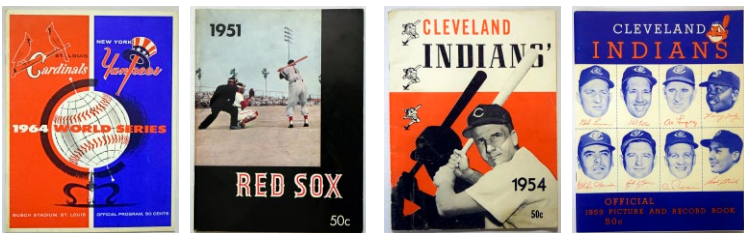

Yearbooks

1198 1951 Boston Red Sox (first yearbook) Ex..... 60
Desirable pub, this is the first Boston Red Sox yearbook. Crisp and clean book has bright gloss and a fine looking cover. The spine is tight, the interior pages look great. Some fine paper wrinkles keep this very attractive yearbook at Ex.

1199 1954 Cleveland Indians VG-Ex/Ex..... 18

1200 1955 Cleveland Indians NM..... 30
Great cover, we hardly ever see these. The yearbook is quite sharp and clean, Near Mint to our eyes.

1201 1956 Kansas City Athletics (2nd ed.) NM..... 45
Gorgeous condition yearbook, this has brand new gloss, perfect color and has a super fresh feel. Tight and sharp, it is not easy to find mid-1950s yearbooks in anything approaching this quality.

1202 1957 Chicago Cubs VG-Ex/Ex..... 30
Scarce yearbook, this has some fine corner wrinkles, the spine is tight, the cover presents very well.

1203 1958 Los Angeles Dodgers Ex-Mt+..... 30
Desirable first-year LA Dodger yearbook, this example is quite clean. The spine is perfectly tight, the color is bright, the corners are crisp.

1204 1960 Cleveland Indians Nm-Mt..... 30
Immaculate condition yearbook has sharp corners and looks brand new.

1205 1963 Kansas City Athletics Ex-Mt+..... 8

1206 1965 New York Mets (rev) Ex-Mt..... 17

1207 1968 Oakland A's NM..... 14

1208 1969 New York Mets VG-Ex/Ex..... 18

1209 1969 Kansas City Royals NM..... 6

1210 1969 New York Yankees VG-Ex/Ex..... 15