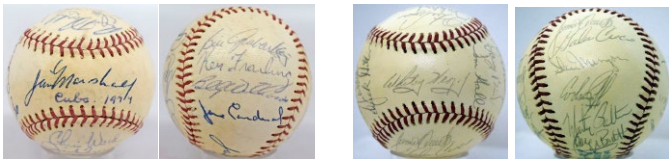

782 1974 Cubs Team Ball (21 sigs) 8 15
Mid-grade ball has five lesser clubhouse signatures. Billy Williams and Burt Hooton are the two best signatures on the ball. JSA LOAA.

784 1976 Royals Team Ball 9 75
Good ball, this was the first playoff appearance for the Kansas City Royals. Tough ball, this is a very clean and fine OAL MacPhail model with a full 29 fine and very consistent period blue ink signatures. Keys include George Brett, Whitey Herzog, Hal McRae, John Mayberry, Charlie Lau, Dennis Leonard, Larry Gura, Tony Solaita (scarce) and Paul Splitorff. A Chris Chambliss home run kept this team from the World Series. JSA LOAA.