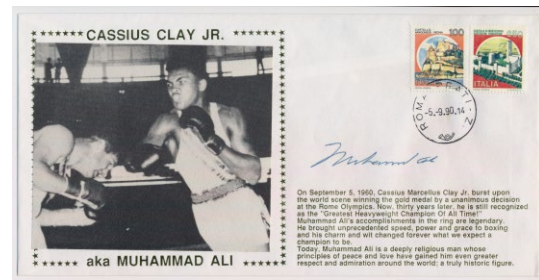

890 8 x 10 Dundee, Vince (rare) 9 90
Rare 8x10, this has a small scrape by the bottom border and some condition issues, but does it really matter? This has a terrific b/w glossy image on this original photo, signed Vince Dundee 1937 in fountain pen. Signed on the perfect spot on this image, this is sadly rare as Dundee died in 1941 at age 41. Please note JSA had no exemplars on this signature, which is kind of exciting in a way but it does not come with an LOA.

891 Norton, Ken Signed 1978 S.I. 9.5 12

892 1971 Paris Match Magazine w/Ali on cover Ex..... 9

893 Sugar Ray Robinson 1 1/4 Inch Pinback Ex-Mt..... 23
Lighter contrast pin, this is scarce. Condition is a clean Ex-Mt with hardly any foxing and bright gloss.

894 3 x 5 Tiger, Dick 9.5 40
Very scarce 3x5, former light and middleweight champion and HOFer. Tiger sadly died in 1971 at only age 42 of liver cancer. Perfect quality, the autograph looks terrific. JSA LOAA.

895 Large Print Tyson, Mike (lot of 2) 9.5 75
Nice pair of Tyson signed 16x20s, one is from a fight, the other from The Hangover movie. Both come with JSA LOA cards.

Entertainment Memorabilia

896 1969 Woodstock Full Ticket PSA 9 30
Mint full ticket from this vital cultural event, nice collectible.

Go to cleansweepauctions.com for many additional images.
Initial bids must be placed by 6 PM EST on Wednesday - Thursday August 7-8.