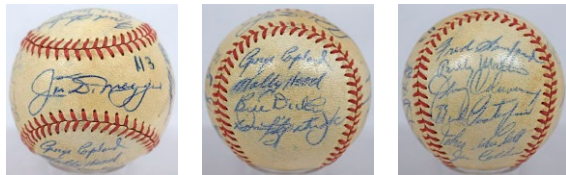

717 Circa 1949 Yankees/Red Sox w/DiMaggio 8.5..... 150
Nice ball, this lightly toned ONL Frick ball has likely signed at a Yankee-Red Sox Spring Training game. Headlined by a bold Joe DiMaggio on the sweet spot, there are 19 total signatures. The other autographs include Billy Martin, Bobby Doerr, Wally Hood (almost certainly dates this as a 1949), Phil Rizzuto, Eddie Lopat, Billy Goodman and Bill Dickey. JSA LOAA.