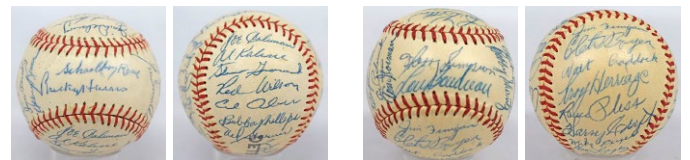

751 1955 Tigers Team Ball 9 135
Beautiful team ball, this came from the collection of a team member. Offered is a high grade official Tigers model baseball. There are a full 20 superb blue ballpoint ink signatures present. The autograph of Joe Coleman dates this as a 1955. This is somewhat special as it has a pre-Rookie Jim Bunning signature. Bunning only pitched in 15 games that year, he hardly ever comes on a team ball. The other signatures include a beautiful early Al Kaline, Harvey Kuenn, Earl Torgeson, Bucky Harris and Schoolboy Rowe (D'61). JSA LOAA.

752 1956 Kansas City A's Team Ball 9 (OAL Harridge) 90
Only the second Kansas City A's team, offered is a clean off-white OAL Harridge model ball. Loaded with strong blue ballpoint ink signatures, there are a full 30 signatures here. Keys include Boudreau, Simpson, Shantz, Zernial, Boyer and Gorman. This is a really nice ball. JSA LOAA.