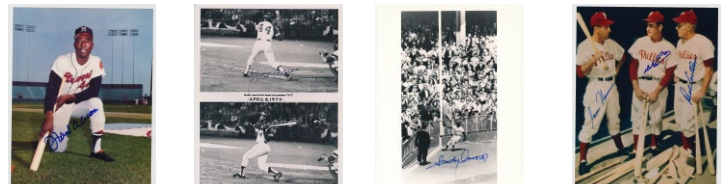

147	Greenberg, Hank	9	.....	90

Desirable true vintage Hank Greenberg 8x10, this fine b/w image has a terrific fountain pen signature. 1940s era image of Greenberg, this is signed and inscribed To Dick in superb dark and flowing fountain pen ink. These are much, much harder to find than the ballpoint ink examples from the 1970s and 1980s that usually trade. JSA LOAA.

148	Griffey Jr/A Rod	9.5	.....	25

Very uncommon signed photo from the 1990s, they are both in Mariners uniforms. The signatures are in bold and spotless blue sharpie ink, this is presented on a custom plaque. JSA LOAA.

149	Griffey, Ken Jr. (on plaque)	9.5	.....	23

Handsome plaque display has a signed 8x10 of Griffey as a young Mariner slugger. JSA LOAA.

151	Heroes Diamond (2 pcs, 8 sigs)	9.5	.....	12

Interesting pair of items from about 2007. These are signed by all pictured players, including Tim Salmon, Lee Smith, Fergie Jenkins and Dean Palmer.

152	Howard, Elston	9	.....	38

Handsome b/w magazine photo, this has a large and classic blue ballpoint ink signature in a great spot. There is a small scrape on Elston's glove and a few nicks, this otherwise looks terrific. PSA DNA Full.