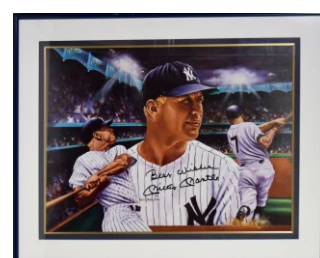

437 Jeter, Derek 9.5 120
Fine piece, this is a large 20x16 print of Derek Jeter's first grand slam home run. Limited edition, 47/102, this comes with a Steiner LOA card. The signature is in huge and flowing silver sharpie ink. Very nicely matted and framed, total size 26x22.

438 Koufax, Sandy (lot of 3) 9.5 150
Trio of desirable Sandy K signed 16x20s, these are not so easy to find. These are three different images, b/w and color, all with bold sharpie ink signatures. Two come with full JSA LOAs, the third an Online Authentics card.

439 Manny Ramirez/A Rod 9.5 25
Uncommon 16x20 color image, this is signed by these two controversial sluggers. JSA LOAA.

440 Mantle, Mickey 1986 Simon Litho 9.5 120
This is the classic 1986 Robert Stephen Simon print of Mantle, one of the nicest of its type. A high quality piece, this really looks great. Smartly matted and framed to 30x24, this has a huge Mint black sharpie ink Best Wishes Mickey Mantle autograph. JSA LOAA.