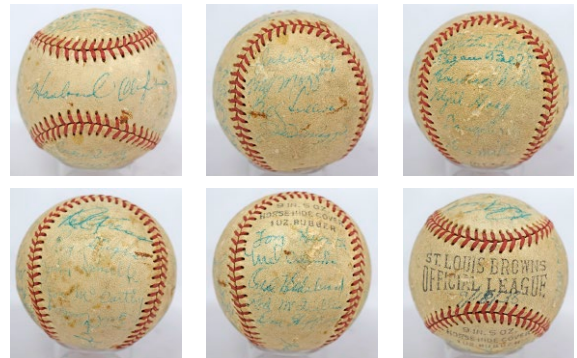

741 1938 Yankees/Braves Team Ball w/early DiMaggio 6 120
Interesting ball, this is an unmarked late 1930s game ball. There are 21 signatures from various members of the Yankees and the Boston Braves. The signatures are mid-grade, some are better than others, they are not bad at all overall. This ball offers an early Joe DiMaggio signature and is also signed by Jake Powell (D'1948), Fletcher (D'1950), Sullivan, Heffner, Heath, Cliff and Hoag. The only clubhouse signatures are Gehrig and McCarthy. This was apparently signed at a game in 9/18/1938. JSA LOA Full.