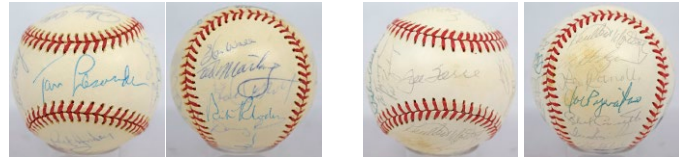

783 1975 Padres Team Ball w/Willie McCovey & Dave Winfield (JSA LOAA) 5 18

785 1977 Dodgers Team Ball 8 45
Elusive ball of this NL Championship team, offered is a clean ONL Feeney model. There are 19 total signatures. Keys include LaSorda, Garvey, Sutton, Cey, Monday and Russell. 1978 is written in period ink above the seal but we believe it is a 1977 as Ed Goodson is on the ball. JSA LOAA.

786 1978 Mets Team Ball 9 45
Very lightly toned ONL Feeney ball has 26 total signatures. The autograph vary in darkness but are nice overall. Better signatures include Torre, Espinosa, Kranepool, Rube Walker, Koosman & Stearns. JSA LOAA.