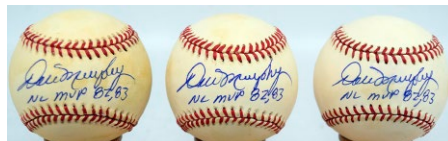

Negro Leaguers/Celebrities

694 Lou Dials 9.5 (ONL White) 45
Former Negro League star player, he died in 1994. Uncommon single, this one is exceptionally clean and nice. JSA LOAA.

695 Buck O'Neil (real name) (JSA LOAA)
9.5 (Selig)..... 20

696 Adam Sandler (JSA LOAA) 9 (ONL Coleman)... 30