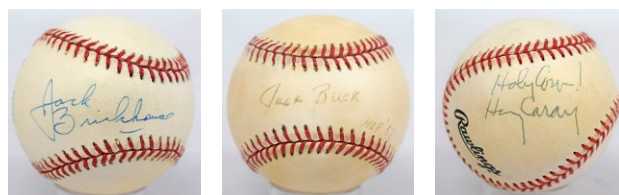

705 Byron Saam** 25
Legendary Philadelphia broadcaster, he died in 2000 and is basically impossible on a single signed ball. Our consignor spent years after one and came up with this neat ball. The ball is a clean 1950s era OAL Harridge model ball signed by Saam and the actor Gene Kelley in vintage ink on the same panel. JSA LOA Full.

706 Vin Scully 8.5 60
Super hot single, everybody seems to want one of these. The offered ball is a pleasing ONL Coleman model with a large and solid ballpoint ink signature on the sweet spot. SGC LOA Full.

707 Chuck Thompson 9.5 50
Desirable ball, this one is perfectly clean and superb. This OAL Budig ball has a spotless blue ballpoint ink signature and HOF inscription. JSA LOA Card.

708 Bob Uecker (PSA DNA Card) 9.5 (Selig)..... 25

715 Collection of 22 different HOF Broadcasters 9 200

Fine lot, as comprehensive as one is likely to find. This is a very clean lot overall, almost all have individual authentication cards. Exact content is as follows: Marty Brennaman, Herb Carneal, Jerry Coleman, Bob Costas, Gene Elston, Dick Enberg, Joe Garagolia, Milo Hamilton, Ernie Harwell, Jaime Jarrin, Harry Kalas, Tony Kubek, Denny Matthews, Tim McCarver, Jon Miller, Eric Nadel, Dave Niehaus, Felo Ramirez, Lon Simmons, Dave Van Horne and Bob Wolff. This is a pricey and difficult run to piece together as singles.

Go to cleansweepauctions.com for many additional images.
Initial bids must be placed by 6 PM EST on Wednesday - Thursday August 7-8.