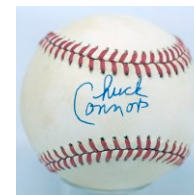

533 Carl Furillo 9 (ONL Giamatti) 120
This beloved Brooklyn Dodger star died in 1989 and is a very undervalued single. The ball has toning away from the signature and is clean overall. Furillo signed this on the sweet spot in bold blue ballpoint ink. PSA DNA Card.

537 Steve Howe 9 (game ball) 45
Such a sad story, troubled quality pitcher Steve Howe died in 2006 at age 48. Offered is a game ball with a terrific signature. JSA LOAA.

538 Dixie Howell 9.5 (ONL White) 90
Tough 1950s Dodger single, Howell died in 1990. Perfect combination of ball and autograph, this could not be any nicer. JSA LOAA.

539 Hideki Irabu 9.5 (Budig) 25
Sadly a scarce ball as Irabu died in 2011 at only age 42, these are needed by most Yankee collectors. The offered ball is particularly clean and fine, the ball itself is white, this has a bold and neat black ballpoint ink signature right on the sweet spot. JSA LOAA.

540 Charlie Keller 9 (OAL Brown) 120
Underrated 1930s/1940s Yankee star, Keller died in 1990 and is always a tough single. Clean ball, this has a strong and vibrant blue ballpoint ink signature. I love the style of his autograph. PSA DNA Full.

541 Ken Keltner 5 (OAL Brown) 30
Tougher single as this 1940s Cleveland Indian star died in 1991. Offered is a very clean OAL Brown ball, signed on the sweet spot in light but legible blue sharpie ink. JSA LOAA.