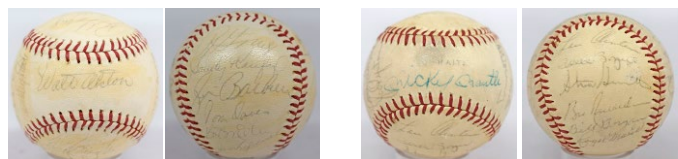

774 1966 Dodgers Team Ball 7 30
Bright, fresh and clean ONL Giles model ball, fresh to the hobby. Sandy K's final season, an NL Championship team. There are 21 fairly consistent period ink signatures. Keys include a nice Koufax, Drysdale, Wills, Osteen and Perranoski. Only Alston and Roseboro are clubhouse. JSA LOAA.

775 1966 Yankees Team Ball 7 50
Not a bad looking ball at all, this Spalding Official Pro League model has 21 total signatures. Unfortunately Mantle, Maris, Ford and both Pepitones are the usual clubhouse variety. Everything else is good, and these include Elston Howard, Bobby Richardson, Clete Boyer, Jim Bouton and Mel Stottlemire. PSA DNA Full.