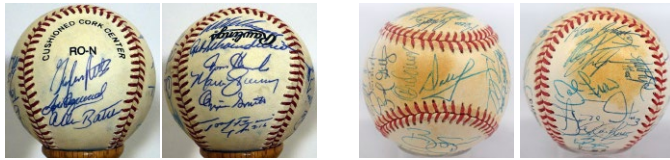

Signed Baseballs & Bats

808 1995 Cardinals Team Ball 9 30
Pleasing ONL Coleman ball has 19 fairly bold signatures.
Keys are Ozzie Smith, Schoendienst, Cooper and Oquendo.
JSA LOAA.

809 1995 Mets Team Ball 9 30
1990s Met team ball, there are 29 signatures on a pleasing
ONL Coleman ball. Signatures include Saberhagen, Pulsi-
pher, Vizcaino, Franco, Hundley and Kent. JSA LOAA.