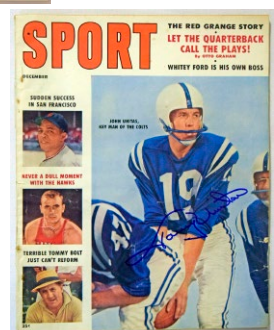

Signed Programs

1. 1082 Blanchard/Davis Oct 1946 Sport Magazine 9 38
   Desirable cover of these two legendary football teammates, each has neatly above their image. JSA LOAA.
2. 1083 Campbell, Earl 1979 S.I. (JSA LOAA) 9.5 15
   1084 Dickerson, Eric 1987 S.I. (JSA LOAA) 9.5 15
   1085 Justice, Charlie Nov 1949 Sport Magazine (JSA LOAA) 9 17
   1086 Lujack, Johnny Dec 1951 Sport Magazine (JSA LOAA) 9 17
   1087 Lujack/Luckman Dec 1949 Sport Magazine (JSA LOAA) 9 17
   1089 McColl, Bill Nov 1951 Sport Magazine 9 12
3. 1088 Manning, Peyton 1996 S.I. 9.5 45
   Good piece, this has a huge and flowing Peyton signature on his image. JSA LOAA.
4. 1090 Montana, Joe 1990 S.I. 9.5 23
   Signed in bold black sharpie ink, the cover has some creasing by the right edge. PSA DNA Card.
5. 1091 Trippi, Charley Dec 1947 Sport Magazine (JSA LOAA) 9 17
6. 1092 Unitas, Johnny 1958 Sport Magazine 9.5 45
   Not easy to find, this is a fine cover with a very young Johnny U. The magazine itself is about VG but displays well, the autograph is in bold and spotless blue sharpie ink. JSA LOAA.
7. 1093 Vann, Pete Dec 1954 Sport Magazine 9 9
   1094 Walker, Doak Jan 1956 Sport Magazine 9 6