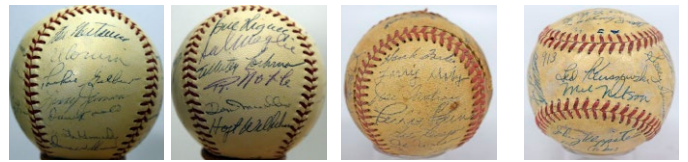

748 1953 Giants Team Ball 8 60
Fairly high grade ONL Giles ball has 25 total signatures. Durocher is the usual stamp. Keys include Maglie, Wilhelm, Irvin, Rhodes, Bill Rigney and Don Mueller. Nice ball. JSA LOAA.

749 1955 Indians Team Ball 4 25
Very rough game ball has a tear, lots of toning and signs of use. Al Lopez is the usual stamp, better signatures include: Feller, Wynn, Kiner, Lemon and Maglie. JSA LOAA.

750 1955 Reds Team Ball w/some Cardinals Players 8 53
Toned ball has 31 blue ballpoint ink signatures. Signed at a Reds-Cardinals game, these are mainly Reds signatures. Keys include Kluszewski, Burgess, Haddix, Temple, Black and McCormick. JSA LOAA.