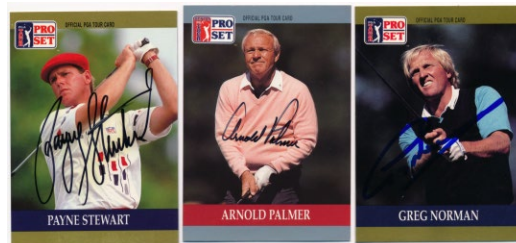

Hockey Autographs

1163 1972 Topps 122 Bobby Orr ASI (JSA LOAA) 9.5 30

1164 1973 Topps 150 Bobby Orr (JSA LOAA) 9.5 30

1165 1974 Topps 154 Bobby Clarke Signed Team Leaders Card (JSA LOAA) 9.5 15

1167 1990 Pro Set 566 Ray Bourque 9 8

1166 1989 OPC Sticker Book w/179 autographs 9 150

Fun piece, this is a 1989 OPC hockey sticker book. Many of the stickers are mounted as intended, this is special as there are an amazing 179 signatures here. The autographs tend to be in bold blue sharpie ink. These are some of the better signatures: Chelios, Francis, Fuhr, Brett Hull, Kurri, LaFleur, LaFontaine, Leetch, MacInnis, Moog, L. Robinson, Robitaille, Roy, Trotter, Vanbiesbrook and Yzerman. JSA LOAA.

1168 Signed Puck Bossy, Mike (JSA LOAA) 9 15

1169 Signed Puck Edmonton Oilers Greats (4) 9.5 50

Lot of four signed pucks, with Coffey, Messier and Moog. Two have Steiner LOA cards, one has a JSA card.