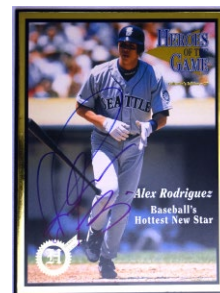

501 Mantle, Mickey Signed/Framed 1965 Life Magazine 9.5 150
This is the classic Mickey Mantle 1965 Life Magazine full issue. Mickey signed this in Mint blue sharpie ink in a perfect spot. Very nicely matted and framed, total size 16x19. JSA LOA Full.

502 Piazza, Mike Signed 1993 S.I. 9.5 45
Neat piece, this is a super early and huge Piazza signature. Signed in bold black sharpie, they not get any bigger or nicer than this! This is a 7/5/1993 issue with Piazza as a Rookie LA Dodger catcher. JSA LOAA.

505 Stengel, Casey Signed Personal 1974 Scorecard 9 ... 45
Very unique, offered is Casey Stengel's personal scorecard for a home LA Dodgers game versus his Mets. Scored by Casey, this is also signed and inscribed by Stengel in blue ballpoint. Interesting piece, as he died the next year. JSA LOAA.

506 Collection of 29 Different 1950s Signed Sport Magazines w/ Musial 9 200
Clean lot of signed 1950s Sport Magazines, content is as follows: Blackwell (7/48), Blackwell (7/51), Boudreau (2/49), Boudreau (7/49), Carrasquel (4/52), Colavito (4/59), Dark (2/55), Dark (5/52), DiMaggio (9/47), Fain (7/53), Feller (6/47), Garver (7/55), Henrich (2/50), Houtteman (8/50), Kiner (5/50), Kiner (6/52), Lemon (5/53), Lemon (6/50), Mizell (8/56), Musial (8/48), Newcombe (9/50), Newhouse (6/49), Roberts (9/53), Rosen (10/54), Sauer (6/53), Score (7/58), Shantz (2/53), Slaughter (5/49) and Thomson (5/55). JSA LOAA.