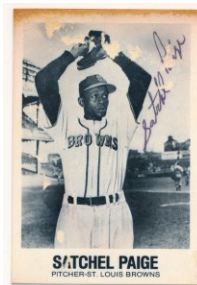

Good lot of these uncommon 2 3/8 x 3 3/4 inch cards from the 1970s. The cards themselves are quite sharp and clean. The signatures are strong, as follows: DiMaggio, Greenberg, Appling, Averill, Boudreau, Dickey, Feller, Grimes, Hoyt, Kelly, Lyons, Musial, Roush and L. Waner. JSA LOAA.

58 1977 TCMA Satchel Paige 9 50

Neat Satchel Paige signed card, this example has a solid blue ballpoint ink signature at the upper right corner. The card has some general wear but the autograph is not affected in any way. JSA LOAA.

1979 Diamond Greats

60 DiMaggio, Vince (JSA LOAA) 9.5 18
61 Dugan, Joe (JSA LOAA) 9.5 23
62 Fitzsimmons, Fred 9.5 12
64 Lindstrom, Fred (JSA LOAA) 9 18
66 Post, Wally (JSA LOAA) 9.5 15

63 Howard, Elston (D'80, rare) 9.5 150
Offered is a very rare signed card as Elston sadly only had one year to sign these. The card itself is quite sharp and clean, it has a fine flowing blue ballpoint ink signature in a perfect spot by the bottom border. If you are into seriously tough signed cards, you will want to take a good look at this little treasure. JSA LOA Full.

65 Maris, Roger 9.5 120
PSA slabbed, this is a sharp and very clean card. Maris signed this in Mint blue sharpie ink in a perfect spot, this is a fine combination of card and signature. Roger is pictured as a Yankee here.

67 1979 Topps 625 Mark Fidrych 9 9