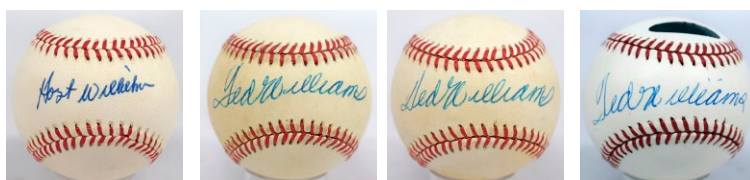

602 Ralph Kiner (JSA LOA Card) 9 (ONL White) 12

604 Tom Lasorda (JSA LOAA) 9.5 (Selig, HOF) 27

605 Bob Lemon 9.5 (OAL Brown) 12

607 Al Lopez (JSA LOAA) 9 (ONL Coleman) ... 23

612 Juan Marichal (JSA LOA Card) 8 (HOF Ball/HOF Inscription) 12

617 Paul Molitor (JSA LOAA) 9.5 (OAL Brown) 18

624 Jim Rice 9 (Budig) 12

625 Cal Ripken (JSA LOAA) 9.5 (Ripken Budig model) 23

628 Phil Rizzuto (JSA LOAA) 9.5 (OAL Brown) 23

629 Brooks Robinson 9.5 (OAL Brown) 9

630 Ivan Rodriguez (JSA LOAA) 9 (Selig) 18

631 Nolan Ryan (JSA LOAA) 9.5 (OAL Brown) 23

632 Ryne Sandberg (JSA LOAA) 9.5 (ONL White) . 18

35

635 Ozzie Smith (JSA LOAA) 9.5 (Selig, HOF) 18

636 Duke Snider 9.5 (ONL White) 12

637 Warren Spahn (JSA LOAA) 9 (Selig) 15

639 Bruce Sutter 9.5 (ONL Coleman) 12

641 Frank Thomas 9.5 (Manfred) 12

646 Dave Winfield (JSA LOAA) 9.5 (Budig) 15

647 Early Wynn (JSA LOAA) 9 (OAL Brown) 18

650 Lot 3 HOFers/Stars 8 30

Three HOF singles, all are matching toned balls from the mid-1980s. The three HOFers are Johnny Bench, Rickey Henderson and Pete Rose. Each has an individual PSA DNA card.

651 Lot of 4 w/Doby & Gehringer 7 30

Mid-grade quartet of single signed baseballs: Dawson, Doby, Gehringer and Sutton. The signatures are pleasing overall, the ball types vary. Also included is Phil Rizzuto signed pocket radio box. JSA LOAA.

617 Paul Molitor (JSA LOAA) 9.5 (OAL Brown) 18

624 Jim Rice 9 (Budig) 12

625 Cal Ripken (JSA LOAA) 9.5 (Ripken Budig model) 23

628 Phil Rizzuto (JSA LOAA) 9.5 (OAL Brown) 23

629 Brooks Robinson 9.5 (OAL Brown) 9

630 Ivan Rodriguez (JSA LOAA) 9 (Selig) 18

631 Nolan Ryan (JSA LOAA) 9.5 (OAL Brown) 23

632 Ryne Sandberg (JSA LOAA) 9.5 (ONL White) . 18

35