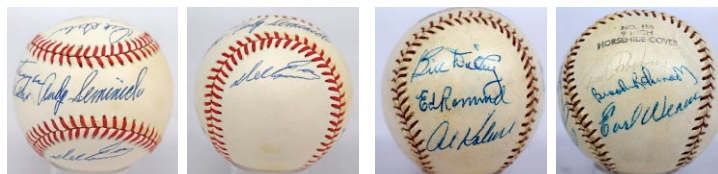

723 Aaron/Mays 9.5 (ONL White)..... 120
Something you just never see, offered is a spotless ONL White ball. This has perfect signatures on the sweet spot of legendary HOFers and friends Hank Aaron and Willie Mays. JSA LOA Full.

718 1950 Phillies Reunion (7 sigs) 9.5..... 27
Nice ball, this sharp looking ONL Giamatti ball has seven strong blue ballpoint ink signatures. The autographs include Ashburn, Sisler and Seminick. JSA LOAA.

724 Berra/Larsen 9.5 (Budig)..... 30
Classic signed baseball, the signatures are very bold and strong. JSA LOAA.

719 Late 1960s Stars (9 sigs) 9..... 38
Interesting ball, this is a clean Regulation League model. Signed in the late 1960s, the autographs include a very early Earl Weaver, B. Robinson, umpire Eddie Rommel (D'70), Kaline, Dickey, McNally and F. Howard. This could have been signed at the 1966 World Series. JSA LOAA.