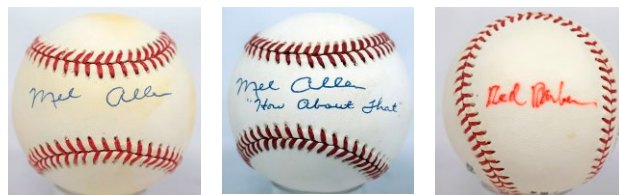

705 Byron Saam** 25
Legendary Philadelphia broadcaster, he died in 2000 and is basically impossible on a single signed ball. Our consignor spent years after one and came up with this neat ball. The ball is a clean 1950s era OAL Harridge model ball signed by Saam and the actor Gene Kelley in vintage ink on the same panel. JSA LOA Full.

706 Vin Scully 8.5 60
Super hot single, everybody seems to want one of these. The offered ball is a pleasing ONL Coleman model with a large and solid ballpoint ink signature on the sweet spot. SGC LOA Full.

707 Chuck Thompson 9.5 50
Desirable ball, this one is perfectly clean and superb. This OAL Budig ball has a spotless blue ballpoint ink signature and HOF inscription. JSA LOA Card.

708 Bob Uecker (PSA DNA Card) 9.5 (Selig)..... 25

715 Collection of 22 different HOF Broadcasters 9 200

Fine lot, as comprehensive as one is likely to find. This is a very clean lot overall, almost all have individual authentication cards. Exact content is as follows: Marty Brennaman, Herb Carneal, Jerry Coleman, Bob Costas, Gene Elston, Dick Enberg, Joe Garagolia, Milo Hamilton, Ernie Harwell, Jaime Jarrin, Harry Kalas, Tony Kubek, Denny Matthews, Tim McCarver, Jon Miller, Eric Nadel, Dave Niehaus, Felo Ramirez, Lon Simmons, Dave Van Horne and Bob Wolff. This is a pricey and difficult run to piece together as singles.

Go to cleansweepauctions.com for many additional images.
Initial bids must be placed by 6 PM EST on Wednesday - Thursday August 7-8.