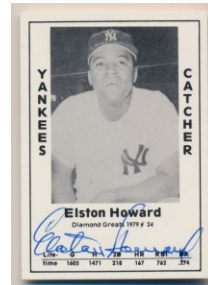

Good lot of these uncommon 2 3/8 x 3 3/4 inch cards from the 1970s. The cards themselves are quite sharp and clean. The signatures are strong, as follows: DiMaggio, Greenberg, Appling, Averill, Boudreau, Dickey, Feller, Grimes, Hoyt, Kelly, Lyons, Musial, Roush and L. Waner. JSA LOAA.

58 1977 TCMA Satchel Paige 9 50

Neat Satchel Paige signed card, this example has a solid blue ballpoint ink signature at the upper right corner. The card has some general wear but the autograph is not affected in any way. JSA LOAA.

1979 Diamond Greats

60 DiMaggio, Vince (JSA LOAA) 9.5 18
61 Dugan, Joe (JSA LOAA) 9.5 23
62 Fitzsimmons, Fred 9.5 12
64 Lindstrom, Fred (JSA LOAA) 9 18
66 Post, Wally (JSA LOAA) 9.5 15

63 Howard, Elston (D'80, rare) 9.5 150
Offered is a very rare signed card as Elston sadly only had one year to sign these. The card itself is quite sharp and clean, it has a fine flowing blue ballpoint ink signature in a perfect spot by the bottom border. If you are into seriously tough signed cards, you will want to take a good look at this little treasure. JSA LOA Full.

65 Maris, Roger 9.5 120
PSA slabbed, this is a sharp and very clean card. Maris signed this in Mint blue sharpie ink in a perfect spot, this is a fine combination of card and signature. Roger is pictured as a Yankee here.

67 1979 Topps 625 Mark Fidrych 9 9