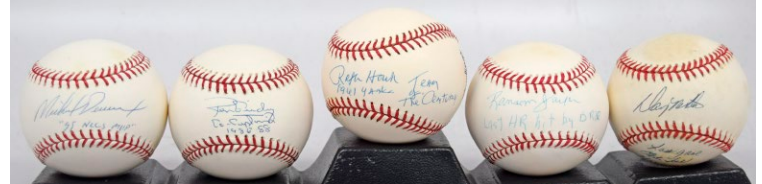

711 Collection of 20 w/HOFers & Stars 8.5 90

Pleasing lot of 21 singles, almost everything is on an official ball and reasonably clean. Content includes: Brock (2, HOF ball/inscr, 1 is light), C. Cooper, Erskine, Garvey, Leyritz, Malzone (nice inscr), Minoso, D. Murphy (pers., great inscr), Richardson, Ripken (touch light), B. Robinson (2), Schoendienst, Virdon and H. Walker. JSA LOAA.

714 Unusual Inscription Singles (17 pcs) 9 150

Fun lot, these are all single signed baseballs with better inscriptions. Condition is clean overall, everything is on an official ball. We will pictured everything on our website, content is as follows: Craig Anderson, Hank Bauer, Ron Blomberg, Jose Canseco, Bucky Dent, Mike Devereaux, Ron Guidry, Ralph Houk, Ransom Jackson, Danny McDevitt, Jesse Orosco, Johnny Pesky, Francisco Rodriguez, Lee Smith, Virgil Trucks, Johnny Vandermeer and David Wells. If you are a collector of inscribed balls, lots of this size and variety are extremely hard to find. This lot will save such a collector some real time and money; a dealer can also do very well with this unusual and interesting lot. JSA LOAA.