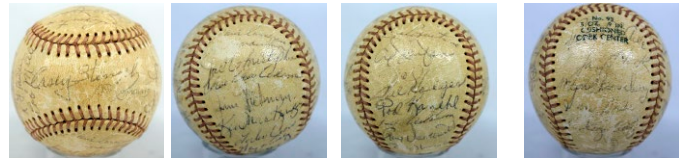

762 1962 Mets Team Ball w/Stengel & Hodges 5.5 200
Very desirable team ball from the first New York Mets team, this one is nice as it has a real Casey Stengel. Mid-grade, the ball is a deBeer Babe Ruth League model with general wear throughout. The autographs present reasonably well, checking in at 28 total. Keys include the aforementioned Stengel, Ashburn, Hodges, Foss, Coleman, Pignatano, Woodling, Thomas and Throneberry. It is not easy to find a 1962 Met ball with a real Stengel and Gil Hodges. JSA LOA Full.