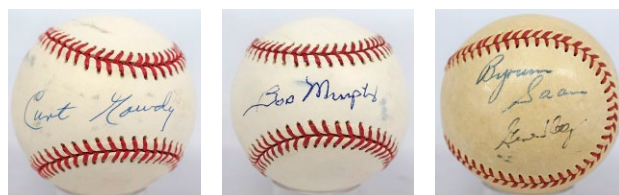

705 Byron Saam** 25
Legendary Philadelphia broadcaster, he died in 2000 and is basically impossible on a single signed ball. Our consignor spent years after one and came up with this neat ball. The ball is a clean 1950s era OAL Harridge model ball signed by Saam and the actor Gene Kelley in vintage ink on the same panel. JSA LOA Full.

706 Vin Scully 8.5 60
Super hot single, everybody seems to want one of these. The offered ball is a pleasing ONL Coleman model with a large and solid ballpoint ink signature on the sweet spot. SGC LOA Full.

707 Chuck Thompson 9.5 50
Desirable ball, this one is perfectly clean and superb. This OAL Budig ball has a spotless blue ballpoint ink signature and HOF inscription. JSA LOA Card.

708 Bob Uecker (PSA DNA Card) 9.5 (Selig)..... 25

715 Collection of 22 different HOF Broadcasters 9 200

Fine lot, as comprehensive as one is likely to find. This is a very clean lot overall, almost all have individual authentication cards. Exact content is as follows: Marty Brennaman, Herb Carneal, Jerry Coleman, Bob Costas, Gene Elston, Dick Enberg, Joe Garagolia, Milo Hamilton, Ernie Harwell, Jaime Jarrin, Harry Kalas, Tony Kubek, Denny Matthews, Tim McCarver, Jon Miller, Eric Nadel, Dave Niehaus, Felo Ramirez, Lon Simmons, Dave Van Horne and Bob Wolff. This is a pricey and difficult run to piece together as singles.

Go to cleansweepauctions.com for many additional images.
Initial bids must be placed by 6 PM EST on Wednesday - Thursday August 7-8.