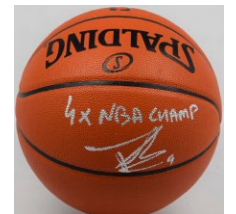

842 Kelly, George Vintage Store Model Bat..... 20
Rough official bat is missing some wood by the right side and has lots of general wear.

843 Mantle, Mickey Store Model VG..... 15
Uncommon 30 inch Adirondack 302S period store model Mantle bat. This has tape on the handle and general wear, but retains a nice period feel. There is a mounting hole on the end and 30 is engraved on the knob.

844 Ruth, Babe (lot of 2) 25
A pair of Babe Ruth baseball bats consisting of a vintage Adirondack bat (approx. 35) labeled RUTH STYLE on the barrel (vgex - evidence of use) and of lesser individual value a vintage Spalding bat (33) on which somebody has adhered a picture of a Babe Ruth Goudey baseball card to the barrel. (Gd - cracked handle and heavily chipped knob)

846 Simmons, Al Vintage Store Model Bat Ex 50
Offered is a circa 1920's - 1930's Hillerich & Bradsby 40K Al H. Simmons signature model Patented Cork Grip baseball bat. The referenced cork grip has since been removed, otherwise the hickory bat is in excellent condition with some toning from weather, minimal wear on the barrel and knob ends and 32 length marked on knob. General wear is present, this has a nice antique look and feel.

847 White, Frank Signed Louisville Slugger S318 9 20
Game issue bat, this measures 35 inches and weighs 32 ounces. Signed. JSA LOAA.

845 Ryan, Buddy Vintage Leaded Bat (33 inches)..... 25
848 Yount, Robin P2 Cupped Store Model Bat Ex-Mt ... 15
48