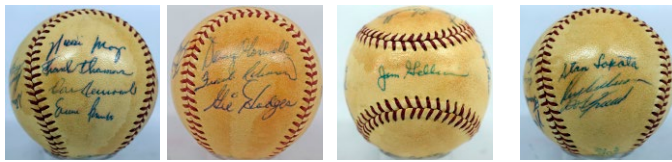

756 1958 NL All Stars Team Ball w/Banks, Hodges & Mays 8.5 175
Nice item, offered is an evenly toned OAL Harridge model ball. There are 13 pleasing period blue ballpoint ink signature. The content is strong, with period signatures from Mays, Banks, a rare Jim Gilliam sweet spot autograph, Hodges, Ashburn, Mazerowski, a very early F. Robinson and the elusive Danny O'Connell (D'69). JSA LOAA.