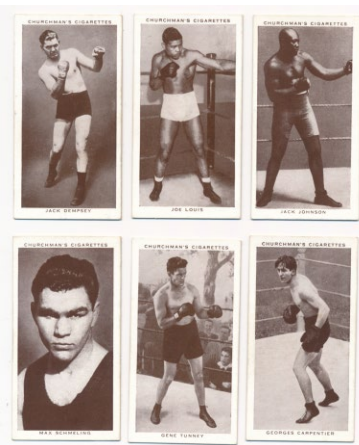

890 8 x 10 Dundee, Vince (rare) 9 90
Rare 8x10, this has a small scrape by the bottom border and some condition issues, but does it really matter? This has a terrific b/w glossy image on this original photo, signed Vince Dundee 1937 in fountain pen. Signed on the perfect spot on this image, this is sadly rare as Dundee died in 1941 at age 41. Please note JSA had no exemplars on this signature, which is kind of exciting in a way but it does not come with an LOA.

891 Norton, Ken Signed 1978 S.I. 9.5 12

892 1971 Paris Match Magazine w/Ali on cover Ex..... 9

893 Sugar Ray Robinson 1 1/4 Inch Pinback Ex-Mt..... 23
Lighter contrast pin, this is scarce. Condition is a clean Ex-Mt with hardly any foxing and bright gloss.

894 3 x 5 Tiger, Dick 9.5 40
Very scarce 3x5, former light and middleweight champion and HOFer. Tiger sadly died in 1971 at only age 42 of liver cancer. Perfect quality, the autograph looks terrific. JSA LOAA.

895 Large Print Tyson, Mike (lot of 2) 9.5 75
Nice pair of Tyson signed 16x20s, one is from a fight, the other from The Hangover movie. Both come with JSA LOA cards.

Entertainment Memorabilia

896 1969 Woodstock Full Ticket PSA 9 30
Mint full ticket from this vital cultural event, nice collectible.

Go to cleansweepauctions.com for many additional images.
Initial bids must be placed by 6 PM EST on Wednesday - Thursday August 7-8.