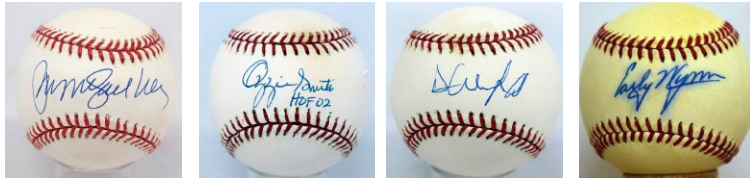

602 Ralph Kiner (JSA LOA Card) 9 (ONL White) 12

604 Tom Lasorda (JSA LOAA) 9.5 (Selig, HOF) 27

605 Bob Lemon 9.5 (OAL Brown) 12

607 Al Lopez (JSA LOAA) 9 (ONL Coleman) ... 23

612 Juan Marichal (JSA LOA Card) 8 (HOF Ball/HOF Inscription) 12

617 Paul Molitor (JSA LOAA) 9.5 (OAL Brown) 18

624 Jim Rice 9 (Budig) 12

625 Cal Ripken (JSA LOAA) 9.5 (Ripken Budig model) 23

628 Phil Rizzuto (JSA LOAA) 9.5 (OAL Brown) 23

629 Brooks Robinson 9.5 (OAL Brown) 9

630 Ivan Rodriguez (JSA LOAA) 9 (Selig) 18

631 Nolan Ryan (JSA LOAA) 9.5 (OAL Brown) 23

632 Ryne Sandberg (JSA LOAA) 9.5 (ONL White) . 18

35

635 Ozzie Smith (JSA LOAA) 9.5 (Selig, HOF) 18

636 Duke Snider 9.5 (ONL White) 12

637 Warren Spahn (JSA LOAA) 9 (Selig) 15

639 Bruce Sutter 9.5 (ONL Coleman) 12

641 Frank Thomas 9.5 (Manfred) 12

646 Dave Winfield (JSA LOAA) 9.5 (Budig) 15

647 Early Wynn (JSA LOAA) 9 (OAL Brown) 18

650 Lot 3 HOFers/Stars 8 30

Three HOF singles, all are matching toned balls from the mid-1980s. The three HOFers are Johnny Bench, Rickey Henderson and Pete Rose. Each has an individual PSA DNA card.

651 Lot of 4 w/Doby & Gehringer 7 30

Mid-grade quartet of single signed baseballs: Dawson, Doby, Gehringer and Sutton. The signatures are pleasing overall, the ball types vary. Also included is Phil Rizzuto signed pocket radio box. JSA LOAA.

617 Paul Molitor (JSA LOAA) 9.5 (OAL Brown) 18

624 Jim Rice 9 (Budig) 12

625 Cal Ripken (JSA LOAA) 9.5 (Ripken Budig model) 23

628 Phil Rizzuto (JSA LOAA) 9.5 (OAL Brown) 23

629 Brooks Robinson 9.5 (OAL Brown) 9

630 Ivan Rodriguez (JSA LOAA) 9 (Selig) 18

631 Nolan Ryan (JSA LOAA) 9.5 (OAL Brown) 23

632 Ryne Sandberg (JSA LOAA) 9.5 (ONL White) . 18

35