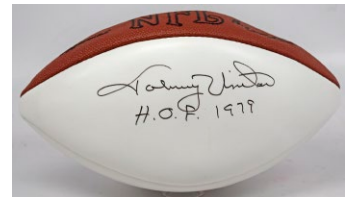

Signed Programs

1. 1082 Blanchard/Davis Oct 1946 Sport Magazine 9 38
   Desirable cover of these two legendary football teammates, each has neatly above their image. JSA LOAA.
2. 1083 Campbell, Earl 1979 S.I. (JSA LOAA) 9.5 15
   1084 Dickerson, Eric 1987 S.I. (JSA LOAA) 9.5 15
   1085 Justice, Charlie Nov 1949 Sport Magazine (JSA LOAA) 9 17
   1086 Lujack, Johnny Dec 1951 Sport Magazine (JSA LOAA) 9 17
   1087 Lujack/Luckman Dec 1949 Sport Magazine (JSA LOAA) 9 17
   1089 McColl, Bill Nov 1951 Sport Magazine 9 12
3. 1088 Manning, Peyton 1996 S.I. 9.5 45
   Good piece, this has a huge and flowing Peyton signature on his image. JSA LOAA.
4. 1090 Montana, Joe 1990 S.I. 9.5 23
   Signed in bold black sharpie ink, the cover has some creasing by the right edge. PSA DNA Card.
5. 1091 Trippi, Charley Dec 1947 Sport Magazine (JSA LOAA) 9 17
6. 1092 Unitas, Johnny 1958 Sport Magazine 9.5 45
   Not easy to find, this is a fine cover with a very young Johnny U. The magazine itself is about VG but displays well, the autograph is in bold and spotless blue sharpie ink. JSA LOAA.
7. 1093 Vann, Pete Dec 1954 Sport Magazine 9 9
   1094 Walker, Doak Jan 1956 Sport Magazine 9 6