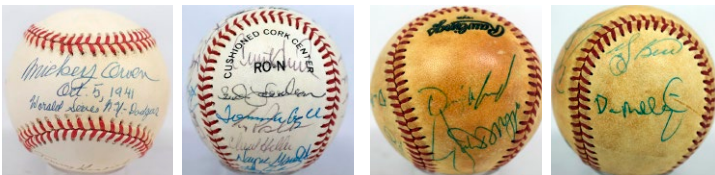

734 Henrich/Owen w/great 1941 inscription (JSA LOAA) 9 18
735 Mazeroski/Terry (JSA LOAA) 8.5 (ONL Coleman). 15
736 Mets Old Timers w/Carter (28 sigs) (JSA LOAA) 8.5 27

737 New York Dinner w/DiMaggio (10 pcs) 8 75
Neat ball, this toned ONL Feeney ball was signed at a New York sports dinner in the mid-1980s. The content is impressive: DiMaggio, Carter, Winfield, Berra, Mattingly, Brock and Mel Allen among others. JSA LOAA.