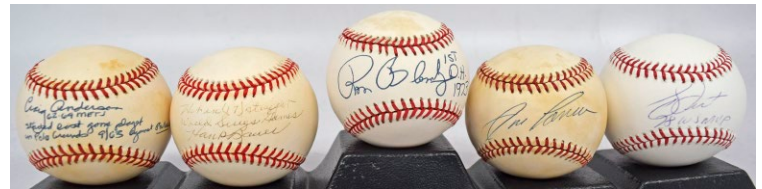

711 Collection of 20 w/HOFers & Stars 8.5 90

Pleasing lot of 21 singles, almost everything is on an official ball and reasonably clean. Content includes: Brock (2, HOF ball/inscr, 1 is light), C. Cooper, Erskine, Garvey, Leyritz, Malzone (nice inscr), Minoso, D. Murphy (pers., great inscr), Richardson, Ripken (touch light), B. Robinson (2), Schoendienst, Virdon and H. Walker. JSA LOAA.

714 Unusual Inscription Singles (17 pcs) 9 150

Fun lot, these are all single signed baseballs with better inscriptions. Condition is clean overall, everything is on an official ball. We will pictured everything on our website, content is as follows: Craig Anderson, Hank Bauer, Ron Blomberg, Jose Canseco, Bucky Dent, Mike Devereaux, Ron Guidry, Ralph Houk, Ransom Jackson, Danny McDevitt, Jesse Orosco, Johnny Pesky, Francisco Rodriguez, Lee Smith, Virgil Trucks, Johnny Vandermeer and David Wells. If you are a collector of inscribed balls, lots of this size and variety are extremely hard to find. This lot will save such a collector some real time and money; a dealer can also do very well with this unusual and interesting lot. JSA LOAA.