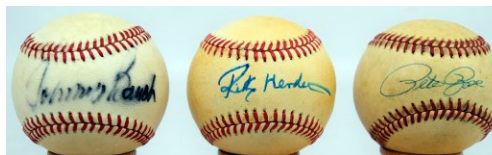

Signed Baseballs

642 Hoyt Wilhelm 9.5 (OAL Brown) 24
Very clean ball, this has a strong blue ballpoint ink right on the sweet spot. JSA LOAA.

643 Ted Williams 9 (OAL Brown) 100
Just off-white, this is a pleasing ball. Ted signed this in very attractive blue ballpoint ink on the sweet spot, the autograph contrasts very well against the ball itself. PSA DNA Full.

644 Ted Williams 9 (OAL Brown) 100
Just off-white, this is a pleasing ball. Ted signed this in very attractive blue ballpoint ink on the sweet spot, the autograph contrasts very well against the ball itself. PSA DNA Full.

645 Ted Williams 9.5 (OAL Brown, #9 hologram) ... 125
Classic Ted Williams single, the ball itself is immaculate. Ted signed the sweet spot in perfect blue ballpoint ink, this looks terrific. This ball is different than almost all other Ted Williams singles as it has Ted's personal #9 hologram. JSA LOAA.

648 Carl Yastrzemski 9 (OAL Brown, HOF) 30
Clean off-white ball, this has a nice signature on the sweet spot with a great flow to it. JSA LOAA.

649 Robin Yount 9.5 (OAL Brown) 27
Slightly toned ball, this has a large and Mint blue ballpoint ink signature. JSA LOAA.

570 Jeff Bagwell 9 (Selig) 18

574 Johnny Bench (JSA LOAA) 9.5 (Selig, HOF) 21

576 Wade Boggs (JSA LOAA) 9 (ONL Feeny) 15

578 Lou Brock (JSA LOAA) 9 (vintage ball) 15

584 Bob Feller 9.5 (full name) 12

585 Carlton Fisk (JSA LOAA) 9 (OAL Brown, 72) . 15

587 Bob Gibson (JSA LOAA) 9.5 (ONL Coleman Cy 68 70) ... 18

591 Doug Harvey (JSA LOAA) 9.5 (ONL Feeny, HOF) 18

592 Billy Herman (JSA LOAA) 9 (ONL White) 24

593 Whitey Herzog (JSA LOAA) 9 (vintage) 15

596 Reggie Jackson (JSA LOAA) 9.5 (Selig) 20

597 Reggie Jackson (JSA LOAA) 9.5 (OAL Brown, HOF) 23

600 Al Kaline 9.5 (OAL Brown) 14