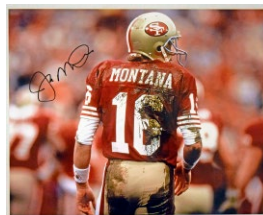

Signed Programs

1. 1082 Blanchard/Davis Oct 1946 Sport Magazine 9 38
   Desirable cover of these two legendary football teammates, each has neatly above their image. JSA LOAA.
2. 1083 Campbell, Earl 1979 S.I. (JSA LOAA) 9.5 15
   1084 Dickerson, Eric 1987 S.I. (JSA LOAA) 9.5 15
   1085 Justice, Charlie Nov 1949 Sport Magazine (JSA LOAA) 9 17
   1086 Lujack, Johnny Dec 1951 Sport Magazine (JSA LOAA) 9 17
   1087 Lujack/Luckman Dec 1949 Sport Magazine (JSA LOAA) 9 17
   1089 McColl, Bill Nov 1951 Sport Magazine 9 12
3. 1088 Manning, Peyton 1996 S.I. 9.5 45
   Good piece, this has a huge and flowing Peyton signature on his image. JSA LOAA.
4. 1090 Montana, Joe 1990 S.I. 9.5 23
   Signed in bold black sharpie ink, the cover has some creasing by the right edge. PSA DNA Card.
5. 1091 Trippi, Charley Dec 1947 Sport Magazine (JSA LOAA) 9 17
6. 1092 Unitas, Johnny 1958 Sport Magazine 9.5 45
   Not easy to find, this is a fine cover with a very young Johnny U. The magazine itself is about VG but displays well, the autograph is in bold and spotless blue sharpie ink. JSA LOAA.
7. 1093 Vann, Pete Dec 1954 Sport Magazine 9 9
   1094 Walker, Doak Jan 1956 Sport Magazine 9 6