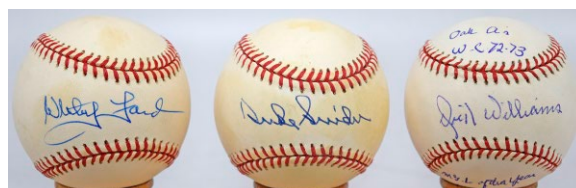

791 George Mitchell 9 (OAL Brown)..... 30
Key political leader, the ball has staining away from the sweet spot. The signature is in spotless black ballpoint ink. JSA LOAA.

Other Sports/Celebrities

792 Walter Payton 9..... 200
Terrific single signed ball, offered is a high grade OAL Brown model. Legendary football HOFer and all around great guy Walter Payton penned an entire panel. Signed on a side panel, this has a huge and wonderful black ballpoint ink signature with Payton's number 31. The quality is remarkable. Very scarce signature on a baseball, who wants to own a very, very cool Sweetness signed item? JSA LOA (full).

793 Digger Phelps (great inscription) (JSA LOAA) 9..... 23

794 Arthur Richman (JSA LOAA) 9.5..... 20

795 Steve Van Buren 9 (Phil. Eagles inscription).. 9

796 New York Governors/Mayors (3) 9.5 30
Lot contains clean single signed baseballs from David Dinkins, Ed Koch and George Pataki. JSA LOAA.

Single Signed Ball Lots

797 Lot of 7 HOFers w/Ford & Snider 9..... 50
Respectable lot varies mildly in grade, each ball has an individual PSA DNA LOA card. The balls are as follows: Ford (2), Snider (3) and Dick Williams (2, both with desirable inscriptions).