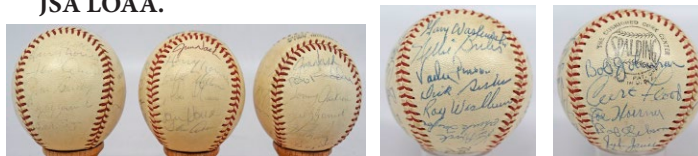

858 1967 Reds Team Ball 3.5 15
Light but clean Reds model ball has about 20 legible but again very light signatures. JSA was able to pinpoint the following: Rose, Ruiz, Bristol, Maloney, Ellis, Wood, May, Abernathy and Johnson. JSA LOAA.

859 1967 Senators Team Ball w/bold Hodges 9 120
Nice ball, this is desirable as it has a bold Gil Hodges signature on the sweet spot. There are a full 35 signatures on this lightly toned OAL Cronin model ball. The other signatures include Frank Howard, Mike Epstein, Paul Casanova and Darold Knowles. JSA LOA (full).

860 1968 Angels Team Ball (24 sigs) 8.5 23
Clean Official Pro League model ball has 24 signatures. The autographs include Fregosi, Lemon, Rodriguez and Rigney. JSA LOAA.

861 1969 Braves Team Ball (lot of 3) 7 42
Trio of attractive team balls on official balls, these are from 1969 and 1971 (2). The balls each have 21-24 signatures. The Aaron's and a few others are unfortunately clubhouse according to JSA but still this lot contains authentic autographs from Tommy Aaron, Orlando Cepeda, Darrell Evans, Eddie Mathews and Hoyt Wilhelm. JSA LOAA.

862 1969 Cardinals Team Ball 9 75
Reasonably clean ONL Giles model ball, there are 23 consistent blue ballpoint ink signatures. Quality team, the keys here include Gibson, Brock, Carlton, Schoendienst, Torre, White, Flood, Pinson and Washburn. Nice ball with five HOFers. JSA LOAA.