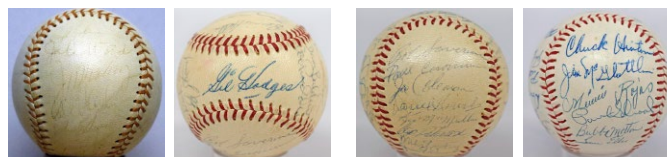

Day Two: Signed Baseballs

853 1956 Dodgers Team Ball 3 100
Rough ball, this is a slightly worn Big League model. The signatures are very light and not easy to see. There are 18 total signatures, Alston has been partially traced. No clubhouse, everything else is fine, with note to Jackie, Campy, Drysdale (very desirable on a 56), Snider, Reese and amazingly enough, owner Walter O'Malley. The other signatures include Hodges and Newcombe. This could have been a $5,000 ball if it was high grade given the great content. JSA LOA (full).

854 1957 Yankees Team Ball 7 75
Very popular Yankee ball, they lost to a great Milwaukee Braves team in a classic World Series. Fresh to the hobby, this came from the Yankee trainer at the time. The offered ball is a pleasing off-white OAL Harridge model. There are a full 29 signatures. The autographs vary in darkness, everything is legible, many are really nice. Mantle is the only clubhouse. The signatures include Berra, E. Howard, Ford, a Rookie Kubek, Slaughter, Richardson and Fritz Brickell (D'1965 at age 30). Nice ball. JSA LOA (full).

855 1959 Yankees Team Ball 9 100
This is a very nice OAL Harridge ball with 26 very solid signatures. Exceptional quality, this is consigned directly by the son of the Yankees trainer at the time. The keys here are the usual suspects: Mantle (ch), Berra, Ford, Slaughter, Howard, Maas (D'76), Throneberry, Larsen, Kubek, Skowron, Bauer and Shantz. This great condition ball will be an upgrade for almost anyone fortunate enough to already have a 59 Yankee ball. JSA LOAA.