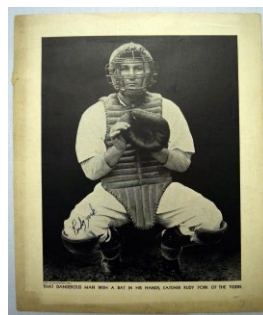

468 Collection of 24 different Baseball Magazine Premiums - All Vintage Signed 9..... 80
Quality lot of original Baseball Magazine premiums, some are trimmed to the borders. Very clean overall, these were all signed in fountain pen at the time, circa 1940. Good lot with HOFers and stars, content is as follows: Wally Berger, Clay Bryant, Harland Clift, Harry Danning, Dom DiMaggio, Bobby Doerr, Rick Ferrell, Harry Gumbert, Lee Handley (D'70), Tommy Henrich, Bill Jurges, Charlie Keller, Mike Kreevich, Bill Lee, Hank Leiber, Dutch Leonard, Ernie Lombardi, Barney McCosky, George McQuinn, George Selkirk, Gene Thompson, Cecil Travis, Jim Turner and Max West. JSA LOAA.

Signed Postcards

469 1961 Yankees Ron Lewis (29 diff. w/Berra & Kubek) 9.5..... 53
Nice 61 Yankee signed lot, these are neatly presented in a binder. The autographs on these Ron Lewis postcards are uniformly bold and strong, content includes Berra, Boyer, Crosetti, Kubek, Richardson and Skowron. JSA LOAA.

470 1962 Phillies Vintage Signed Postcard (20 sigs) 9..... 25
Charming oversize color team issue postcard, the back is loaded with strong period blue ballpoint ink signatures. The autographs include Gene Mauch, Chris Short and Art Mahaffey. JSA LOAA.