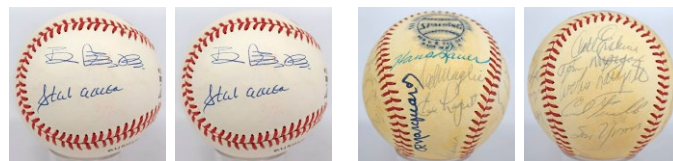

827 HOFers/Stars (10) w/Bench & Schmidt 9.5..... 60
Higher powered star ball, this is a very clean OAL Brown model. All HOFers but Pete Rose, the signatures include Bench, Morgan, Schmidt, Stargell, Jackson, Brock and Carlton. Nice ball. JSA LOAA.

828 HOFers/Stars (21 sigs) w/Marquard 7.5 40
Mainly former Yankees, Dodgers and Giants players, this is an evenly toned Spalding ONL Feeney model ball from the 1970s. The autographs are all readably legible, and include Rube Marquard, Carl Furillo, Cookie Lavagetto, Erv Palica, Don Newcombe, Joe Collins, Monte Irvin, Sal Maglie and Eddie Lopat. JSA LOAA.