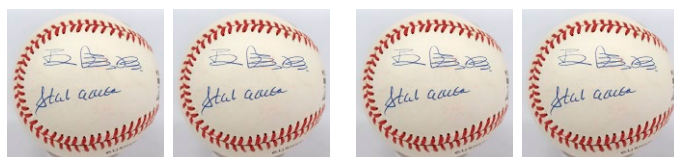

895 1998 Yankees Partial Team Ball w/Jeter 9..... 105
Famed Yankee World Championship team, the offered ball is a pleasing OAL Budig model. There are 16 signatures. The autographs include Jeter, Torre, Brosius, Cone, Strawberry, Posada, Raines and Nelson. JSA LOAA.