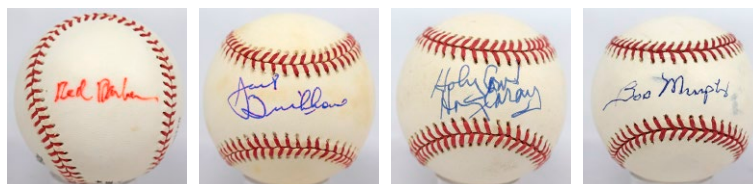

791 George Mitchell 9 (OAL Brown)..... 30
Key political leader, the ball has staining away from the sweet spot. The signature is in spotless black ballpoint ink. JSA LOAA.

Other Sports/Celebrities

792 Walter Payton 9..... 200
Terrific single signed ball, offered is a high grade OAL Brown model. Legendary football HOFer and all around great guy Walter Payton penned an entire panel. Signed on a side panel, this has a huge and wonderful black ballpoint ink signature with Payton's number 31. The quality is remarkable. Very scarce signature on a baseball, who wants to own a very, very cool Sweetness signed item? JSA LOA (full).

793 Digger Phelps (great inscription) (JSA LOAA) 9..... 23

794 Arthur Richman (JSA LOAA) 9.5..... 20

795 Steve Van Buren 9 (Phil. Eagles inscription).. 9

796 New York Governors/Mayors (3) 9.5 30
Lot contains clean single signed baseballs from David Dinkins, Ed Koch and George Pataki. JSA LOAA.

Single Signed Ball Lots

797 Lot of 7 HOFers w/Ford & Snider 9..... 50
Respectable lot varies mildly in grade, each ball has an individual PSA DNA LOA card. The balls are as follows: Ford (2), Snider (3) and Dick Williams (2, both with desirable inscriptions).