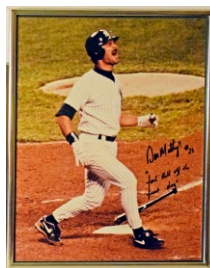

405 Williams, Ted Signed 11x14 Photo 9.5 68
Uncommon size Ted Williams signed photo, offered is a handsome sepia toned portrait of Ted from the 1950s. This is signed in Mint blue sharpie ink in a perfect spot. JSA LOAA.

406 Williams, Ted w/President Bush 9.5 120
Very scarce signed photo, possibly rare, this is the first one that we have ever seen. Offered is a wonderful 11x14 portrait of Ted with Joe DiMaggio and President George H.W. Bush at the White House. Ted signed this in the center in huge and Mint blue sharpie ink. Very nicely matted and framed, total size 18x14. JSA LOAA.

407 Yastrzemski, Carl Signed 1968 Sports Illustrated Poster 9.5 50
Extremely attractive and evocative piece, this is a lovely 24x36 original 1960s color poster. Very well matted, this is signed in bold blue sharpie ink. The poster and the autograph both look great. Total size 28x38. JSA LOAA.

408 Collection of 12 High Quality HOFer/Stars Signed 16x20s 9.5 150

Very portable lot, these are all perfectly clean images in 16x20 top loaders. Some have Steiner or other holograms and/or LOAs. Content is as follows: Vladimir Guerrero, Roger Clemens, Willie McCovey, Frank Robinson, Jose Reyes, David Wright (3), Carlos Beltran and Gary Sheffield. Also included are basketball HOFers Jason Kidd and Clyde Frazier. The autographs look great, this lot is perfect if you have some wall space to fill or are a dealer. JSA LOAA.

Go to cleansweepauctions.com for many additional images. Initial bids must be placed by 6 PM EST on each final auction day.