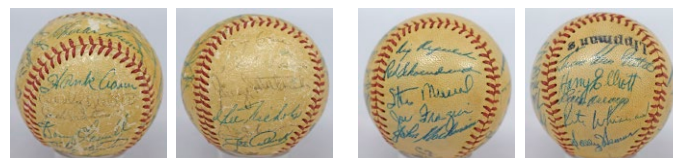

850 1954 Milwaukee Braves Team Ball w/Rookie Aaron 5..... 105

Rough ball, this has been shellacked and has wear. The ball itself is an ONL Giles model. There are 26 signatures, they vary extensively in quality, most are fairly bold. The absolute key here is a bold Rookie Hank Aaron autograph. The other signatures include Grimm, Adcock, Mathews, Thomson, O'Connell (D'69), Walters, Burdette and Buhl. JSA LOAA.

851 1955 Cardinals Team Ball 9..... 90

Off-white vintage ball, this has 23 bold period blue ink signatures. The Harry Walker is stamped. The autographs include a superb Stan Musial, Red Schoendienst, Lindy McDaniel, Wally Moon, Harvey Haddix and Solly Hemus. JSA LOA (full).