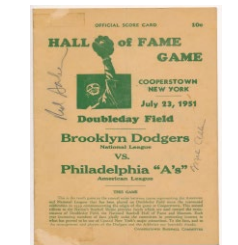

369 DiMaggio, Joe (w/first wife, rare) 9.5 150
Rare signed piece, this is an October 13, 1939 Look Magazine issue. This is special as it pictures Joe with his first wife Dorothy Arnold. Joe hardly ever would signed something picturing any of his wives. Nicely framed, this has a perfect large blue sharpie ink signature in an ideal spot. This is the first time we have seen this magazine signed.
PSA DNA (full).

370 DiMaggio, Joe Signed 1946 Colliers Magazine
9.5 120
Rarely offered DiMaggio signed magazine, offered is a great looking large format full issue of Collier's from July 27, 1946. Signed by Joe in flawless blue sharpie ink, the placement is just perfect. This is the first time we have seen or handled a signed copy of this very attractive magazine.
JSA LOA (full).

371 Gibson, Bob Signed 1959 Omaha
Cardinals Program (JSA LOAA) 9.5 23

372 Mantle, Mickey Signed 1965 Life Magazine
8* 50
Classic Mantle cover, this one has a fair amount of general wear. Mickey signed this in large blue sharpie ink by the bottom border. JSA LOAA.