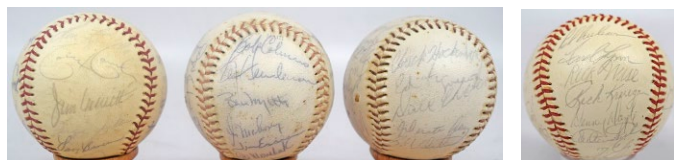

869 Collection of 3 Team Balls 6..... 53
Trio of mid-grade team balls from the 1974-1975 era. The teams are the Angels, Rangers and White Sox. Billy Martin is the only clubhouse signature across all three balls. JSA LOAA.

870 1976 Red Sox Team Ball 8..... 45
Clean OAL MacPhail model ball, rare as it has a real Zimmer and no clubhouse signatures. Loaded with 32 consistent signatures, these include Yaz, Rice, Fisk, Lynn, Tiant, Cooper and Hobson. JSA LOAA.
49