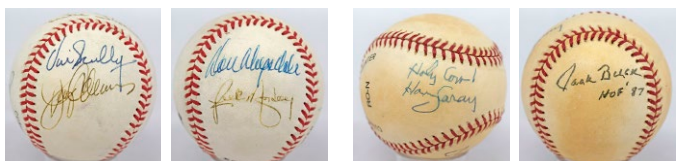

821 Broadcasters w/Scully & Drysdale! 9..... 100
An almost impossible ball, these are sadly rare as Drysdale died in only 1993. From Mike Shannon's restaurant, this clean ONL White ball has six solid signatures. The other autographs are Vin Scully, Mike Shannon, Joe Buck, Jerry Coleman and Rick Monday. JSA LOAA.

822 Buck/Caray 9..... 80
One of the ultimate pairs of HOF Broadcasters, this evenly toned ONL Coleman ball is terrific. Harry Caray signed just to the left of the sweet spot, Jack Buck on the south panel. The autographs are in matching bold ballpoint ink with desirable inscriptions. JSA LOAA.