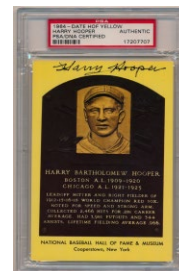

112 Larry Doby 9.5 25
Boldly signed near the end of his life, this has a spotless blue sharpie ink signature in the top margin. JSA LOAA.

113 Hank Greenberg 8 42
Signed at the top margin, this has a bold and thick black sharpie ink signature. JSA LOAA.

114 Harry Hooper 8.5 25
Solid Hooper plaque, this is signed at the top in bold black ink. Scarce as Hooper had only a few years to sign these, PSA slabbed.

Yellow HOF Plaques

106	Hank Aaron (JSA LOAA)	9.5	.....	26
108	Cool Papa Bell (JSA LOAA)	9.5	.....	10
109	Yogi Berra (JSA LOAA)	9	.....	10
110	Jim Bunning (lot of 2)	9.5	.....	10
115	Harmon Killebrew	9.5	.....	8
117	Tom LaSorda (JSA LOAA)	9.5	.....	10
118	Lee MacPhail	9.5	.....	12
121	Phil Rizzuto (JSA LOAA)	9.5	.....	18

116 Sandy Koufax 8 (PSA Slabbed) 38
Sandy signed this at the top margin in blue ballpoint ink. The autograph is nice but not Mint.

119 Joe Medwick 9.5 50
Desirable signed plaque, this has a strikingly bold and strong ballpoint ink signature at the top center. JSA LOAA.

120 Red Ruffing 8 25
Tough piece, this is missing from most sets. Signed at the top in pleasing blue ballpoint ink, this displays well. JSA LOA (card).

122 Ted Williams (Ted Williams Family LOA) 9.5 50

Not so easy to find, this example has a bold and fine blue sharpie ink signature in the top margin. This comes with a Ted Williams Family LOA card. JSA LOAA.