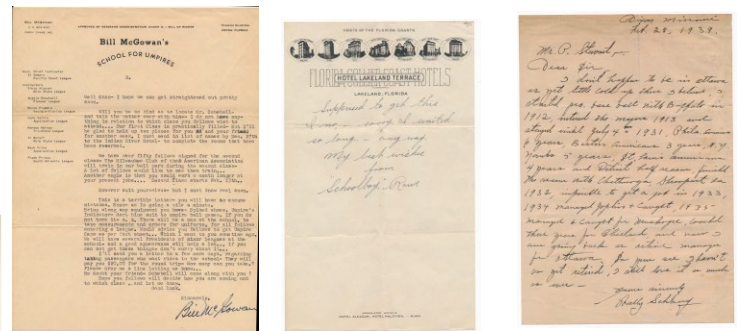

1. 299 Aaron, Hank (JSA LOAA) 9.5..... 18
2. 300 Banks, Ernie (signed 1966) (JSA LOAA) 9.5..... 23
3. 304 Elliott, Bob 9..... 6
4. 307 Grove, Lefty (JSA LOAA) 9.5..... 23
5. 308 Hartnett, Gabby (JSA LOAA) 9..... 18
6. 309 Hubbard, Cal (JSA LOAA) 9.5..... 15
7. 315 Santo, Ron (JSA LOAA) 9 (vintage) 15
8. 317 Stengel, Casey (JSA LOAA) 9..... 23
9. 318 Wilson, Don 9.5..... 8
10. 301 Connor, Joe (1905 Yankee, D'57) 9.5..... 25
    Rare signature, JSA did not opine on this as they had no exemplars. JSA LOAA.
11. 302 Dean, Dizzy (superb) 9.5..... 60
    Superior Dizzy Dean 3x5, this absolutely immaculate 3x5 has a large and Mint blue ballpoint ink signature. This is literally the cleanest example that we have ever seen or handled, it is that nice. JSA LOAA.
12. 303 DiMaggio, Joe 9..... 23
    Clean signature, there is a slight pinhole by the top border away from the autograph. JSA LOAA.
13. 305 Fox, Nellie (superb) 9.5..... 53
    Exceptionally nice, this immaculate 3x5 is signed Best Wishes Nellie Fox in terrific blue ballpoint ink. JSA LOAA.
14. 306 Greenberg, Hank 8.5..... 20
    Clean 3x5 is signed by Greenberg in dark flowing ink. Often signed on the lined side, these are not nearly as available as they used to be. JSA LOAA.
15. 310 Koufax, Sandy 9.5..... 30
    Spotless Sandy K 3x5, this is signed in flawless black ballpoint ink. JSA LOAA.