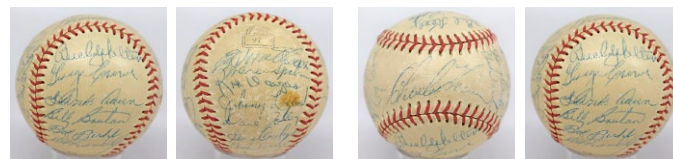

852 1955 Milwaukee Braves Team Ball 7..... 120

Very uncommon ball, we do not see these very often at all. Offered is a pleasing off-white Official League model ball. There is some general wear to the ball, it has a nice period feel and look overall. There are 25 fairly solid and consistent blue ink signatures present. Keys include a very early Hank Aaron, Charlie Grimm, Bobby Thomson, Danny O'Connell (D'69), Buhl, Bruton, and Hank's fellow HOFers Mathews and Spahn. Nice ball. JSA LOAA.