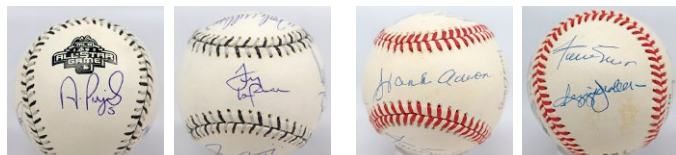

Day Two: Multi-Signed Baseballs

816 2003 Cardinals All Stars w/Pujols (6 sigs) 9.5..... 80
Terrific ball, this is a high grade 2003 All Star Game model ball. There are six very bold and fine blue ballpoint ink signatures. Albert Pujols is on his own panel, added his number 5, and is fully displayable as a single. The other signatures are LaRussa, Edmonds, Renteria, Williams and Rolen. Very nice ball, this is from Mike Shannon's restaurant. JSA LOAA.

817 500 Home Run Hitters w/Aaron & Mays (10) 9.5 (ONL White)..... 135
Super clean ball, this has flawless signatures from 500 Home Run Club members Aaron, Mays, Jackson, Schmidt, McCovey, Robinson, Mathews, Murray, Banks and Killebrew. JSA LOA (full).