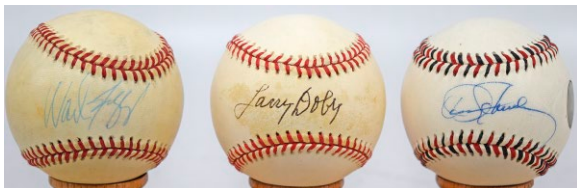

801 Lot of 20 different HOFers w/Doby 9..... 120
Somewhat mixed condition lot, all are in the original boxes. Content includes: Blyleven, Boggs, Doby, Eckersley, Feller, Kell, Lemon, Molitor, Morgan, Morris, Perry, Roberts, B. Robinson, L. Smith, O. Smith, Sutton, Thomas and Yount. This is a perfect lot for breakdown. JSA LOAA.