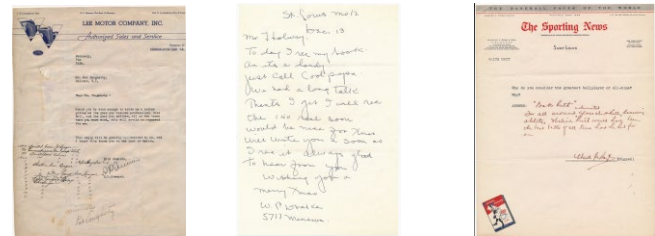

1. 299 Aaron, Hank (JSA LOAA) 9.5..... 18
2. 300 Banks, Ernie (signed 1966) (JSA LOAA) 9.5..... 23
3. 304 Elliott, Bob 9..... 6
4. 307 Grove, Lefty (JSA LOAA) 9.5..... 23
5. 308 Hartnett, Gabby (JSA LOAA) 9..... 18
6. 309 Hubbard, Cal (JSA LOAA) 9.5..... 15
7. 315 Santo, Ron (JSA LOAA) 9 (vintage) 15
8. 317 Stengel, Casey (JSA LOAA) 9..... 23
9. 318 Wilson, Don 9.5..... 8
10. 301 Connor, Joe (1905 Yankee, D'57) 9.5..... 25
    Rare signature, JSA did not opine on this as they had no exemplars. JSA LOAA.
11. 302 Dean, Dizzy (superb) 9.5..... 60
    Superior Dizzy Dean 3x5, this absolutely immaculate 3x5 has a large and Mint blue ballpoint ink signature. This is literally the cleanest example that we have ever seen or handled, it is that nice. JSA LOAA.
12. 303 DiMaggio, Joe 9..... 23
    Clean signature, there is a slight pinhole by the top border away from the autograph. JSA LOAA.
13. 305 Fox, Nellie (superb) 9.5..... 53
    Exceptionally nice, this immaculate 3x5 is signed Best Wishes Nellie Fox in terrific blue ballpoint ink. JSA LOAA.
14. 306 Greenberg, Hank 8.5..... 20
    Clean 3x5 is signed by Greenberg in dark flowing ink. Often signed on the lined side, these are not nearly as available as they used to be. JSA LOAA.
15. 310 Koufax, Sandy 9.5..... 30
    Spotless Sandy K 3x5, this is signed in flawless black ballpoint ink. JSA LOAA.