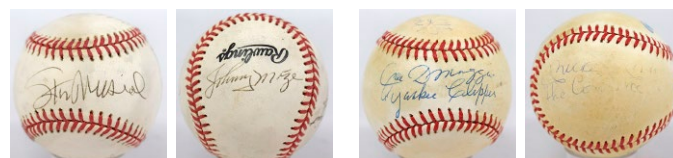

823 Cardinals HOFers w/Mize (6 sigs) 8 60
Very unusual ball as these almost never have Mize. Pleasing 1992 100th Anniversary Cardinals ball, the other signatures are Musial, Gibson, Brock, Schoendienst and Slaughter. JSA LOAA.

825 DiMaggio/Mantle w/rare inscriptions 8 100
Very interesting baseball, offered is a mildly toned OAL MacPhail ball from the early to mid 1980s. The sweet spot has a solid Joe DiMaggio Yankee Clipper signature, which is utterly unheard on a ball from this era. The top panel is signed Mickey Mantle Commerce Comet in very light but still legible ink. Despite the condition issues with the Mantle signature, this is still a very desirable signed ball. JSA LOA (full).

824 Dent/Torrez (JSA LOAA) 9.5 10
826 Gumpert/Lonborg - Mantle 1st/Last Homers (JSA LOAA) 9 15