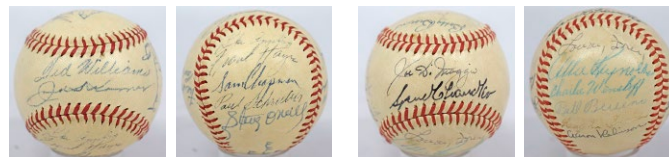

840 1946 All Stars Team Ball 8.5..... 100
Nice ball, this is a clean OAL Harridge model this is off-white and displays very well. There are 17 very solid and consistent period blue ink signatures on the ball. The key is Ted Williams on the sweet spot. The other signatures include Mort Cooper (D'58), Steve O'Neill, Luke Appling, Ewell Blackwell, Bill Dickey and Frank McCormick. This is a very uncommon ball. PSA DNA (full).

841 1947 Yankees Team Ball 8..... 60
Attractive OAL Harridge model ball, there are 23 signatures. There are three clubhouse signatures as is typical (DiMaggio, Page, Chandler). The other 20 signatures from this World Championship team ball include a very early Berra, Dressen, Reynolds, Rizzuto, Newsom, Henrich and Raschi. The autographs vary in darkness significantly. This is an affordable example of a very pricey ball that happens to display well. PSA DNA (full).