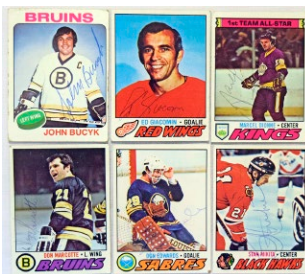

1156 Jersey Gretzky, Wayne PSA 9 120
Great looking Edmonton Oilers jersey of the legendary Gretzky, this is a high quality jersey. Gretzky signed this in bold black sharpie ink with his number 99. Gretzky's hologram is below the signature on his uniform number. PSA DNA (full).

1157 Jersey Howe, Gordie 9 75
Higher quality Gordie Howe Detroit Red Wings model jersey, this has a solid black sharpie ink signature and Mr. Hockey inscription on his uniform number. PSA DNA (card).

1158 Jersey Lemieux, Mario PSA 10 75
Handsome Pittsburgh Penguins Mario Lemieux model jersey, this higher quality jersey has a bold silver sharpie ink signature. Home white jersey, this comes with a Steiner LOA. PSA DNA (full).

1159 Jersey Orr, Bobby 9.5 105
Limited edition high quality NHL All Star Orr model jersey, this looks terrific. Orr signed this in silver sharpie ink with his number 4, this is a very limited edition piece (14/44). Orr's personal hologram is below this signature. JSA LOA (full).

1160 Potvin, Dennis Signed Islanders Jersey (JSA LOAA) 9 30

1161 Cachet Collection of 26 different w/22 HOFers 9.5 90
Clean lot is composed of cachets and 3x5s. The autographs are spotless, content includes 22 HOFers. The better signatures are: Bowman, Cheevers, Gillies, Hull, Leetch, Nystrom, Park, Roy and Trottier. JSA LOAA.