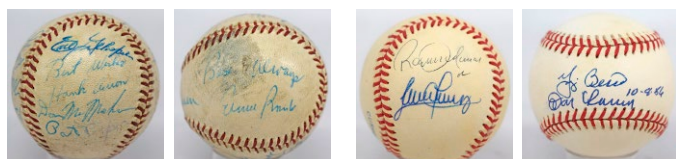

818 Aaron/Banks Signed 1960s Ball w/others 8 60
Vintage 1960s era game ball, this has 10 period ink signatures. Signed to a VIP, this has some very unusual period signatures of Hank Aaron and Ernie Banks with Best Wishes or Happy Birthday inscriptions. The other autographs include Chuck Dressen (D'66), Lou Boudreau, Don McMahon, Walt Moryn, Billy Bruton and George Myatt. Balls like this with Aaron and Banks are hardly ever found. JSA LOAA.

819 Alomar, Roberto & Sandy (JSA LOAA) 9 23

820 Berra/Larsen 9.5 (OAL Brown)..... 53
Spotless ball, this has two particularly bold and superb blue ballpoint ink signatures on the sweet spot. JSA LOAA.