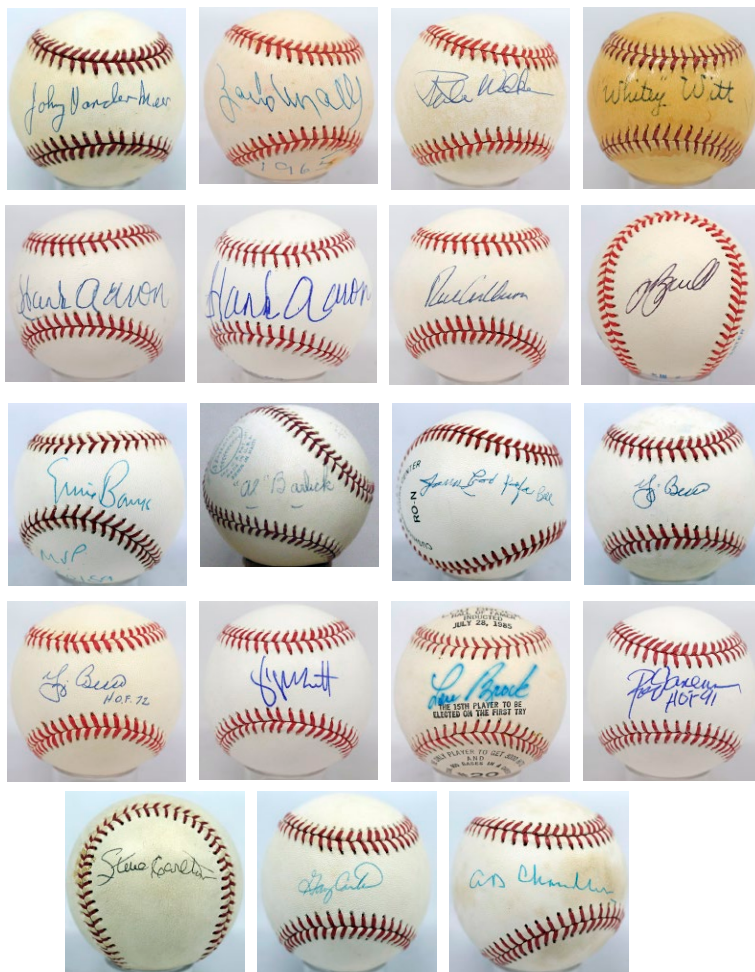

607 Cool Papa Bell 9.5 (ONL Giamatti)75
Clean ball, this was signed near the end of his life in pleasing blue ballpoint ink. JSA LOAA.

609 Yogi Berra 9.5 (OAL Brown)... 27
Clean ball, this has a solid blue ballpoint ink signature. JSA LOA (card).

610 Yogi Berra 9.5 (OAL Brown, HOF 72) 60
Clean ball, this has an impeccable blue ballpoint ink signature and HOF inscription. These are not easy to find and are always desirable. PSA DNA (card).

612 George Brett 9.5 (Manfred)..... 38
Mint single, this has a dead perfect blue ballpoint ink signature on the sweet spot. JSA LOAA.

613 Lou Brock 9 (Special HOF Induction ball) 27
Neat Brock model baseball, this has a solid blue ballpoint ink signature in a perfect spot. JSA LOAA.

614 Lou Brock 8 (lot of 12)..... 75
Mid-grade lot of Lou Brock singles, these are on various style baseballs. Nine of these have HOF or SB 938 inscriptions. JSA LOAA.

617 Steve Carlton 9 (vintage) 60
Good piece, this is a true vintage Steve Carlton single. Signed circa 1968, this is a strong black ballpoint ink signature on a pleasing Wilson Prep League ball. JSA LOAA.

618 Gary Carter 9 (ONL White) 30
Clean ball, this has a pleasing if not Mint blue ballpoint ink signature on the sweet spot. JSA LOA (card).

619 Happy Chandler 9 (ONL Giamatti).. 21
Slightly toned ball, this has an attractive blue ballpoint ink signature on the sweet spot. JSA LOA (card).