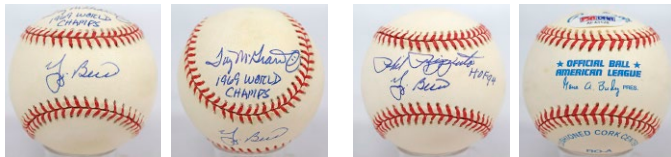

END DAY ONE

Day Two: Multi-Signed Baseballs

BEGIN DAY TWO

Multi-Signed Balls

805 Aaron/Oh 9.5..... 150
Spotless ONL White model ball, the quality is terrific. Each of these legendary home run hitters signed on the same panel, the autographs are in matching flawless blue ballpoint ink. JSA LOA (full).