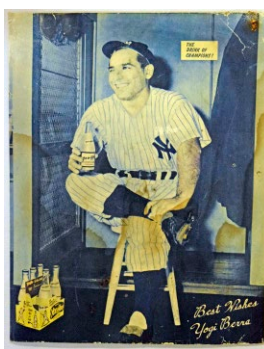

1394 1960 Hartland Mathews Ex 30
Off-white, some slight nicks and general wear keep this at Ex.

1395 1960 Hartland Ruth Ex 38
Clean off-white Ruth, this retains bright gloss and stands nicely without assistance. There is no visible wear.

1396 1960s Nellie Fox Chewing Tobacco Pouch 15

1397 MacGregor 97 League Ball in Box NM 10
Off-white but very clean ball, presented in a full original box.

1398 Mickey Mantle Restaurant Dishes (3 pcs) Ex-Mt/NM.....45
Fun collectibles, offered are three dishes from Mantle's Country Cookin restaurant. Two are six inches in diameter, one is five inches. These are clean overall.

1399 Mickey Mantle Zoom Ball Baseball Toy.....23
Circa 1960s Mickey Mantle Zoom Ball baseball toy, this features Mickey Mantle's portrait on the original package display and his facsimile signature on the included sponge ball. In good condition with evident wear.

1400 1961 Safe At Home 3-Sheet Movie Poster 100
Fun and very seldom offered piece, this is an enormous 3-sheet movie poster for the Mantle/Maris 1962 film. This is in two portions and has condition issues, please consult the images on our website for more detail. If properly framed/presented, this should look terrific.