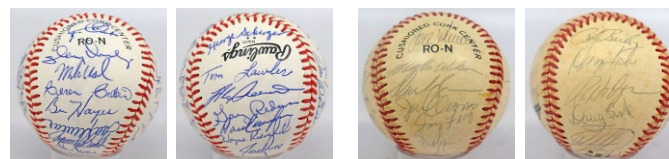

875 1982 Reds Team Ball 9.5..... 45
Super high grade ONL Feeney model ball, this is absolutely immaculate. Signed by a full 34 team members, the autographs look great. The keys here are Bench, Seaver, Cedeno, Concepcion, Soto and Driessen. JSA LOAA.

876 1983 Mets Team Ball w/Tom Seaver 7.5..... 38
Somewhat elusive Met team ball, the final one with Seaver. Offered is an off-white ONL Feeney model ball with 26 signatures. The other autographs include Staub, Bamberger, Wilson and Stearns. JSA LOAA.