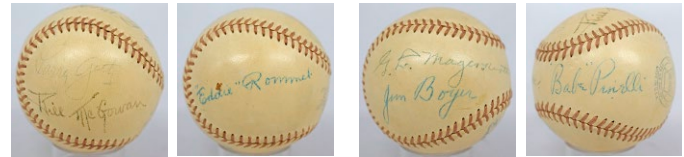

811 1947 World Series Umpires w/Bill McGowan 8.5... 75
Very nice ball, this is an off-white and quite clean OAL Harridge model. The ball has an attractive patina and is signed by the six umpires who worked the historic 1947 World Series. The autographs are all clean, and contrast nicely against the clean ball. The key here is the very desirable autograph of HOFer Bill McGowan (D'54). The other signatures include Babe Pinelli, G.F. Magerkurth, Eddie Rommell, Jim Boyer and Larry Goetz (touch light). PSA DNA (full).