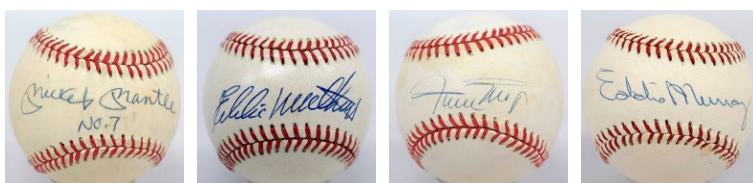

662 Eddie Mathews 9.5 (ONL Giamatti, superb) . 27
Outstanding quality, you will not find a bolder or nicer signature on a baseball. JSA LOA (card).

663 Willie Mays 9 (ONL White, huge signature) .. 53
An exceptional Mays single, the ball is clean. Willie must have really liked the person who gave him this ball as this has a strikingly large and attractive blue ballpoint ink signature. JSA LOA (full).

665 Johnny Mize 9 (ONL Feeney) 30
Off-white ball has a strong blue ballpoint ink signature on the sweet spot.. JSA LOAA.

667 Eddie Murray 9.5 (ONL White) ... 30
Perfect quality, the ball and signature both look terrific. JSA LOAA.

668 Stan Musial 9 (ONL White, 3630) 24
Clean ball, the signature and inscription are very solid. JSA LOA (card).

669 Stan Musial 9.5 (ONL White, HOF, #6, 3630) 60
Slightly toned ball, this has a very uncommon and desirable inscription. Everything is in bold blue ballpoint ink. JSA LOA (card).

672 Mike Piazza 9.5 (ONL White) ... 33
Terrific Piazza single, this has a particularly bold and impressive signature on the sweet spot. JSA LOA (card).

673 Pee Wee Reese 8.5 (ONL White) ... 27
Lightly toned ball, this has a pleasing blue ballpoint ink signature on the sweet spot. PSA DNA (card).