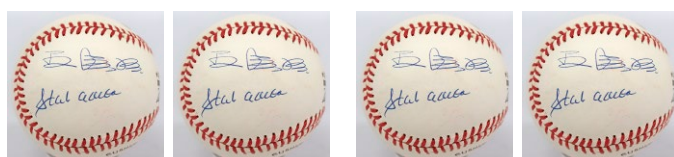

897 2000 Mets Team Ball 9..... 125
Clean ONL Coleman ball, this has 22 generally bold and solid signatures. World Series team, content includes Piazza and Franco. JSA LOAA.

899 2002 Cardinals Team Ball w/Pujols & Kile 9.5..... 75
Solid Selig model ball, there are 27 black ballpoint ink signatures. Keys include Pujols, LaRussa, Tino Martinez, Renteria, Edmonds and Matheny. Sadly the key to this may well be Darryl Kile, who died during the season at only age 33. JSA LOAA.