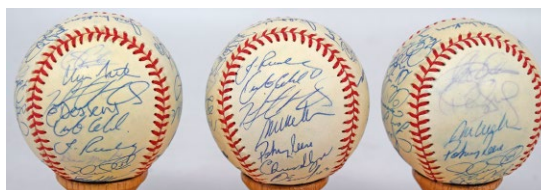

898 2000 Reds Team Balls (9), all stars but Griffey 9..... 105
Lot of 9 Selig model balls, these were obtained in person by a Reds employee. The balls are reasonably clean, the autographs are solid. Each ball averages over 30 signatures. The autographs include Larkin, McKeon, Reese, Casey and Aaron Boone. JSA LOAA.