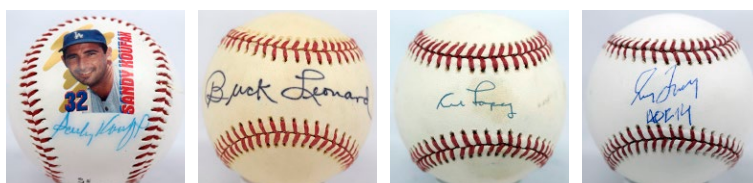

662 Eddie Mathews 9.5 (ONL Giamatti, superb) . 27
Outstanding quality, you will not find a bolder or nicer signature on a baseball. JSA LOA (card).

663 Willie Mays 9 (ONL White, huge signature) .. 53
An exceptional Mays single, the ball is clean. Willie must have really liked the person who gave him this ball as this has a strikingly large and attractive blue ballpoint ink signature. JSA LOA (full).

665 Johnny Mize 9 (ONL Feeney) 30
Off-white ball has a strong blue ballpoint ink signature on the sweet spot.. JSA LOAA.

667 Eddie Murray 9.5 (ONL White) ... 30
Perfect quality, the ball and signature both look terrific. JSA LOAA.

668 Stan Musial 9 (ONL White, 3630) 24
Clean ball, the signature and inscription are very solid. JSA LOA (card).

669 Stan Musial 9.5 (ONL White, HOF, #6, 3630) 60
Slightly toned ball, this has a very uncommon and desirable inscription. Everything is in bold blue ballpoint ink. JSA LOA (card).

672 Mike Piazza 9.5 (ONL White) ... 33
Terrific Piazza single, this has a particularly bold and impressive signature on the sweet spot. JSA LOA (card).

673 Pee Wee Reese 8.5 (ONL White) ... 27
Lightly toned ball, this has a pleasing blue ballpoint ink signature on the sweet spot. PSA DNA (card).