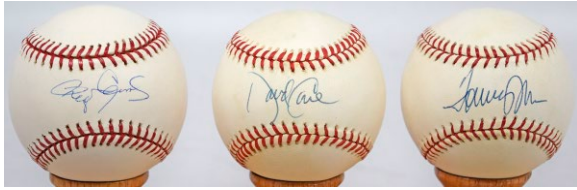

Day One: Single Signed Baseballs

Single Signed Ball Lots

798 Collection of 24 different w/stars & New York players 8.5..... 70
A mix of official and unofficial balls, several are light but the lot is generally clean overall. Presented in two dozen count ball boxes, this is a very portable lot. Content includes: Bauer, Chambliss, Clemens, Cone, Erskine, Holmes, John, Lyle, Pinella, Podres, Skowron, Thomson and Tresh. JSA LOAA.