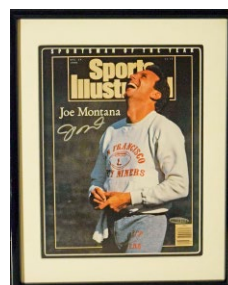

Football Memorabilia

1137 1940s/50s Philadelphia Eagles Pennant Ex 45
Attractive full size pennant has subtle pinholes but other-
wise displays really well.

1138 1960 Hartland Unitas, Johnny NM..... 150
Extremely nice, this stands perfectly upright, has bright
color, nice gloss and a super fresh look and feel. There is
hardly any wear, the condition here looks very impressive
to our eyes. These are much, much harder to find than their
baseball counterparts.

1139 Clean 1965 - 1968 Jets Program Collection
(15 pcs) 150
Very clean lot of these popular programs, all with nice-
ly designed Bill Gallo covers. These programs are in the
lot, 12/19/65 (Buffalo), 66 Yearbook, 9/18/66 (Hous-
ton), 10/23/66 (Oakland), 11/20/66 (Miami), 11/27/66 (Kan-
sas City), 12/17/66 (Boston w/Maynard, Turner autograph),
10/1/67 (Miami), 11/2/67 (Buffalo), 12/3/67 (Denver),
11/15/67 (Houston), 10/5/68 (San Diego), 10/13/68 (Den-
ver) 10/27/68 (Boston) and 11/3/68 (Buffalo). Some have
game notations on the cover, this a very crisp and clean
overall lot.

1141 1969 New York Jets Inflatable Toy in
Original Packaging 10

1142 Super Bowl V & X Programs VG..... 25
Offered are two lower grade Super Bowl programs, also
included are two Texas Longhorn programs.