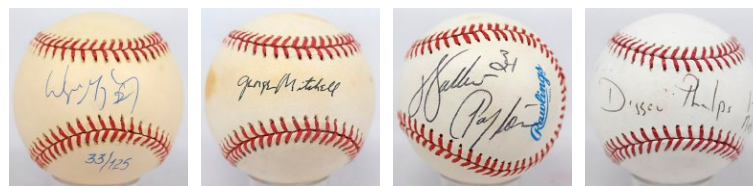

791 George Mitchell 9 (OAL Brown)..... 30
Key political leader, the ball has staining away from the sweet spot. The signature is in spotless black ballpoint ink. JSA LOAA.

Other Sports/Celebrities

792 Walter Payton 9..... 200
Terrific single signed ball, offered is a high grade OAL Brown model. Legendary football HOFer and all around great guy Walter Payton penned an entire panel. Signed on a side panel, this has a huge and wonderful black ballpoint ink signature with Payton's number 31. The quality is remarkable. Very scarce signature on a baseball, who wants to own a very, very cool Sweetness signed item? JSA LOA (full).

793 Digger Phelps (great inscription) (JSA LOAA) 9..... 23

794 Arthur Richman (JSA LOAA) 9.5..... 20

795 Steve Van Buren 9 (Phil. Eagles inscription).. 9

796 New York Governors/Mayors (3) 9.5 30
Lot contains clean single signed baseballs from David Dinkins, Ed Koch and George Pataki. JSA LOAA.

Single Signed Ball Lots

797 Lot of 7 HOFers w/Ford & Snider 9..... 50
Respectable lot varies mildly in grade, each ball has an individual PSA DNA LOA card. The balls are as follows: Ford (2), Snider (3) and Dick Williams (2, both with desirable inscriptions).