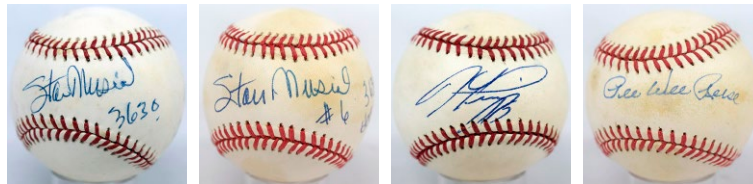

662 Eddie Mathews 9.5 (ONL Giamatti, superb) . 27
Outstanding quality, you will not find a bolder or nicer signature on a baseball. JSA LOA (card).

663 Willie Mays 9 (ONL White, huge signature) .. 53
An exceptional Mays single, the ball is clean. Willie must have really liked the person who gave him this ball as this has a strikingly large and attractive blue ballpoint ink signature. JSA LOA (full).

665 Johnny Mize 9 (ONL Feeney) 30
Off-white ball has a strong blue ballpoint ink signature on the sweet spot.. JSA LOAA.

667 Eddie Murray 9.5 (ONL White) ... 30
Perfect quality, the ball and signature both look terrific. JSA LOAA.

668 Stan Musial 9 (ONL White, 3630) 24
Clean ball, the signature and inscription are very solid. JSA LOA (card).

669 Stan Musial 9.5 (ONL White, HOF, #6, 3630) 60
Slightly toned ball, this has a very uncommon and desirable inscription. Everything is in bold blue ballpoint ink. JSA LOA (card).

672 Mike Piazza 9.5 (ONL White) ... 33
Terrific Piazza single, this has a particularly bold and impressive signature on the sweet spot. JSA LOA (card).

673 Pee Wee Reese 8.5 (ONL White) ... 27
Lightly toned ball, this has a pleasing blue ballpoint ink signature on the sweet spot. PSA DNA (card).