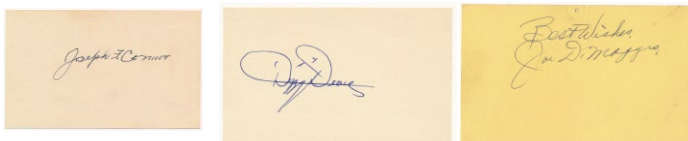

1. 299 Aaron, Hank (JSA LOAA) 9.5..... 18
2. 300 Banks, Ernie (signed 1966) (JSA LOAA) 9.5..... 23
3. 304 Elliott, Bob 9..... 6
4. 307 Grove, Lefty (JSA LOAA) 9.5..... 23
5. 308 Hartnett, Gabby (JSA LOAA) 9..... 18
6. 309 Hubbard, Cal (JSA LOAA) 9.5..... 15
7. 315 Santo, Ron (JSA LOAA) 9 (vintage) 15
8. 317 Stengel, Casey (JSA LOAA) 9..... 23
9. 318 Wilson, Don 9.5..... 8
10. 301 Connor, Joe (1905 Yankee, D'57) 9.5..... 25
    Rare signature, JSA did not opine on this as they had no exemplars. JSA LOAA.
11. 302 Dean, Dizzy (superb) 9.5..... 60
    Superior Dizzy Dean 3x5, this absolutely immaculate 3x5 has a large and Mint blue ballpoint ink signature. This is literally the cleanest example that we have ever seen or handled, it is that nice. JSA LOAA.
12. 303 DiMaggio, Joe 9..... 23
    Clean signature, there is a slight pinhole by the top border away from the autograph. JSA LOAA.
13. 305 Fox, Nellie (superb) 9.5..... 53
    Exceptionally nice, this immaculate 3x5 is signed Best Wishes Nellie Fox in terrific blue ballpoint ink. JSA LOAA.
14. 306 Greenberg, Hank 8.5..... 20
    Clean 3x5 is signed by Greenberg in dark flowing ink. Often signed on the lined side, these are not nearly as available as they used to be. JSA LOAA.
15. 310 Koufax, Sandy 9.5..... 30
    Spotless Sandy K 3x5, this is signed in flawless black ballpoint ink. JSA LOAA.