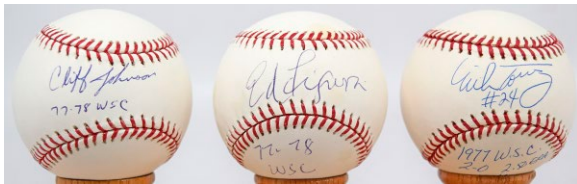

800 Collection of 12 different 1977 Yankees Singles - all w/WS Inscriptions! 9..... 108
Spotless lot, nearly all have PSA DNA LOA cards. Content is as follows: Alston, Boyer, Figueroa, Healy, Johnson, Klutts, May, McCall, Patterson, Stanley, Torrez and Zuber. JSA LOAA.