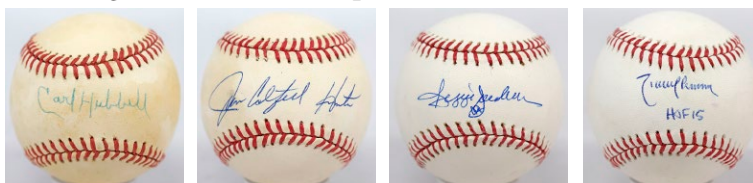

662 Eddie Mathews 9.5 (ONL Giamatti, superb) . 27
Outstanding quality, you will not find a bolder or nicer signature on a baseball. JSA LOA (card).

663 Willie Mays 9 (ONL White, huge signature) .. 53
An exceptional Mays single, the ball is clean. Willie must have really liked the person who gave him this ball as this has a strikingly large and attractive blue ballpoint ink signature. JSA LOA (full).

665 Johnny Mize 9 (ONL Feeney) 30
Off-white ball has a strong blue ballpoint ink signature on the sweet spot.. JSA LOAA.

667 Eddie Murray 9.5 (ONL White) ... 30
Perfect quality, the ball and signature both look terrific. JSA LOAA.

668 Stan Musial 9 (ONL White, 3630) 24
Clean ball, the signature and inscription are very solid. JSA LOA (card).

669 Stan Musial 9.5 (ONL White, HOF, #6, 3630) 60
Slightly toned ball, this has a very uncommon and desirable inscription. Everything is in bold blue ballpoint ink. JSA LOA (card).

672 Mike Piazza 9.5 (ONL White) ... 33
Terrific Piazza single, this has a particularly bold and impressive signature on the sweet spot. JSA LOA (card).

673 Pee Wee Reese 8.5 (ONL White) ... 27
Lightly toned ball, this has a pleasing blue ballpoint ink signature on the sweet spot. PSA DNA (card).