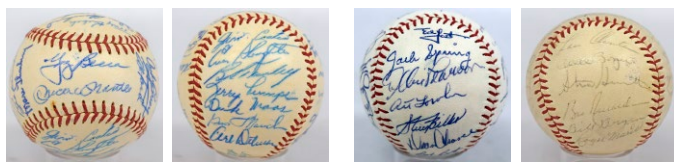

855 1959 Yankees Team Ball 9 100
This is a very nice OAL Harridge ball with 26 very solid signatures. Exceptional quality, this is consigned directly by the son of the Yankees trainer at the time. The keys here are the usual suspects: Mantle (ch), Berra, Ford, Slaughter, Howard, Maas (D'76), Throneberry, Larsen, Kubek, Skowron, Bauer and Shantz. This great condition ball will be an upgrade for almost anyone fortunate enough to already have a 59 Yankee ball. JSA LOAA.

856 1962 LA Angels Team Ball 9.5 25
Super clean ball, this is a bright white LA Angels model. Loaded with 31 superb quality blue ink signatures, vintage team balls do not come any nicer than this. The autographs include Dean Chance, Bill Rigney (ch), Albie Pearson, Ed Yost, Bo Belinsky and Ryne Duren. JSA LOAA.

857 1966 Yankees Team Ball 7 25
Not a bad looking ball at all, this Spalding Official Pro League model has 21 total signatures. Unfortunately Mantle, Maris, Ford and both Pepitones are the usual clubhouse variety. Everything else is good, and these include Elston Howard, Bobby Richardson, Clete Boyer, Jim Bouton and Mel Stottlemyre. PSA DNA (full).