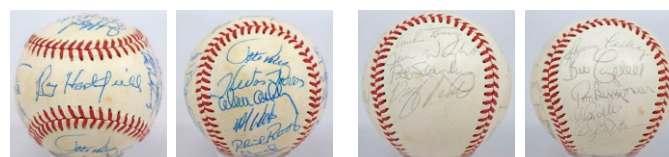

873 1977 Toronto Blue Jays Team Ball (1st year) 9..... 120
Desirable first-year Toronto ball, this is a high grade OAL MacPhail model. There are 24 uniformly bold and fine blue ballpoint ink signatures. The autographs include Ernie Whitt, Roy Hartsfield, Otto Velez, Bob Bailor, Dave McKay and Pete Vuckovich. This is an exceptionally nice ball. JSA LOAA.

874 1978 Red Sox Team Ball 8.5..... 45
Famous team lost to a Bucky Dent home run in a postseason runoff game. This ball is a clean OAL MacPhail model, with 23 slightly light but consistent signatures. Zimmer is the usual clubhouse; keys include Yaz, Lynn, Evans and Hobson. JSA LOAA.