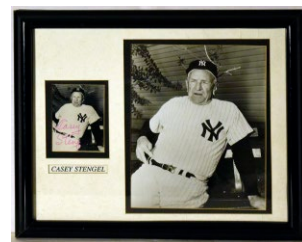

468 Collection of 24 different Baseball Magazine Premiums - All Vintage Signed 9..... 80
Quality lot of original Baseball Magazine premiums, some are trimmed to the borders. Very clean overall, these were all signed in fountain pen at the time, circa 1940. Good lot with HOFers and stars, content is as follows: Wally Berger, Clay Bryant, Harland Clift, Harry Danning, Dom DiMaggio, Bobby Doerr, Rick Ferrell, Harry Gumbert, Lee Handley (D'70), Tommy Henrich, Bill Jurges, Charlie Keller, Mike Kreevich, Bill Lee, Hank Leiber, Dutch Leonard, Ernie Lombardi, Barney McCosky, George McQuinn, George Selkirk, Gene Thompson, Cecil Travis, Jim Turner and Max West. JSA LOAA.

Signed Postcards

469 1961 Yankees Ron Lewis (29 diff. w/Berra & Kubek) 9.5..... 53
Nice 61 Yankee signed lot, these are neatly presented in a binder. The autographs on these Ron Lewis postcards are uniformly bold and strong, content includes Berra, Boyer, Crosetti, Kubek, Richardson and Skowron. JSA LOAA.

470 1962 Phillies Vintage Signed Postcard (20 sigs) 9..... 25
Charming oversize color team issue postcard, the back is loaded with strong period blue ballpoint ink signatures. The autographs include Gene Mauch, Chris Short and Art Mahaffey. JSA LOAA.