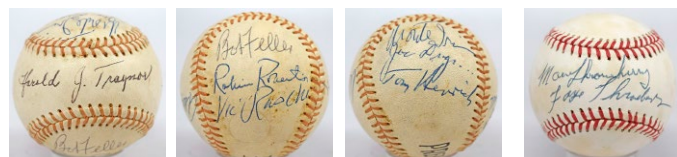

836 Old Timers/Stars w/Pie Traynor on sweet spot 9..... 120

Nice ball as it has an outstanding Harold J. Traynor signature on the sweet spot, this is something that you hardly ever see. The ball itself is an off-white Wilson Prep League model. There are nine bold vintage signatures, with Roberts, Feller, Raschi, Henrich, Ford, Reynolds, Dugan and Irvin. JSA LOAA.

837 Throneberry Brothers 9.5 (OAL Brown)..... 60
Neat ball, these are not easy to find. Each brother has neatly signed the sweet spot in blue ballpoint ink. JSA LOA (card).