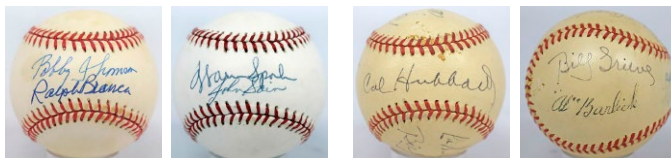

808 Branca/Thomson 9 (ONL White) .. 27
Classic ball, a hair off-white, the signatures are strong. PSA DNA (card).

809 Spahn/Sain (JSA LOA Card) 9.5 (ONL White) ... 24

810 1946 All Star Game Umpires 8.5..... 50
w/Barlick & Hubbard

Very nice ball, this is off-white with a great period feel. Noted on a panel, this has seven bold signatures. The autographs include HOF umpires Al Barlick and Cal Hubbard. The Hubbard signature is on the sweet spot and looks terrific. This is a ball that you hardly ever see from a classic All Star Game. Please note the PSA DNA letter incorrectly notes this as a 1946 World Series signed baseball. PSA DNA (full).