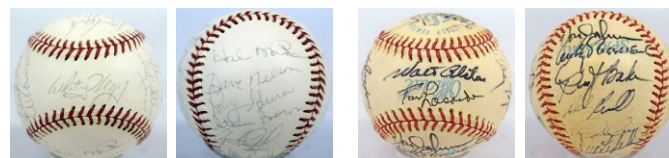

871 1976 Royals Team Ball 8..... 53
Good ball, this was the first playoff appearance for the Kansas City Royals. Tough ball, this is a very clean and fine OAL MacPhail model with 26 consistent period blue ink signatures. Keys include George Brett, Whitey Herzog, Hal McRae, Frank White, Amos Otis, Dennis Leonard, Larry Gura, Tony Solaita (scarce) and Paul Splitoff. A Chris Chambliss home run kept this team from the World Series. JSA LOAA.

872 1977 Dodgers Team Ball w/Alston & Koufax 8..... 83
Neat ball, this was likely signed in Spring Training. The last year that paired future HOF coaches Walt Alston and Tom LaSorda, they share the sweet spot. The ball is a clean Dodgers model ball, filled with 18 uncommonly large and nice sharpie ink signatures. The other keys include Koufax, Smith, Lopes, Welch, Cey, Sutton and Garvey. JSA LOAA.