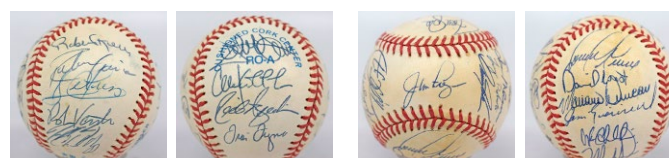

Day Two: Signed Baseballs

877 1983 Reds Team Ball 8..... 30
Lightly toned ONL Feeney model ball, there are 25 consistent signatures. Johnny Bench's final season, this is signed by Bench, Concepcion, Soto, Kluszewski, Cedeno and Driessen. JSA LOAA.

878 1984 Astros Team Ball 7..... 15
Off-white ONL Feeney ball has 34 medium to better quality blue ink signatures. Keys include Nolan Ryan, Mike Scott, Kevin Bass, Jose Cruz, Joe Niekro, Ray Knight and Bob Knepper. JSA LOAA.

879 1984 Mets Team Ball (JSA LOAA) 7..... 15

880 1985 Mets Team Ball 9..... 45
Quality team, this is a very nice ONL Feeney model ball. There are 29 strong and consistent blue ballpoint ink signatures. Keys include Carter, Gooden, Hernandez, Knight, Foster and Fernandez. JSA LOAA.

881 1986 Mets Team Ball 9..... 120
Clean 1986 World Series model ball, there are 26 total signatures. The autographs display well, with some slight variance in darkness. Keys include Carter, Gooden, Strawberry, Hernandez, Wilson and Johnson. World Championship team ball. JSA LOAA.

882 1986 Mets Team Ball 9..... 125
Classic World Championship team, offered is a mildly toned ONL Feeney ball. Nice as it was signed in 1986, there are 29 bold and consistent signatures. The signatures include Carter, Hernandez, Strawberry, Knight, Gooden and Wilson. JSA LOAA.

883 1987 Cardinals Team Ball 6.5..... 25
Slightly light ball, this is a clean 1987 World Series model. There are 26 signatures. Keys include Ozzie Smith, Whitey Herzog, Jack Clark and Vince Coleman. JSA LOAA.

884 1987 Red Sox Team Ball 8.5..... 30
Lightly toned Wilson Babe Ruth model baseball, this has a full 33 signatures. The signatures are a touch light but nice. Keys include Boggs, Clemens, Greenwell, Burks, Evans and Baylor. JSA LOAA.