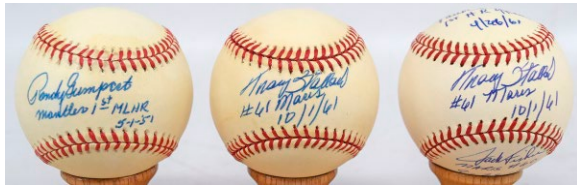

Day One: Single Signed Baseballs

Single Signed Ball Lots

798 Collection of 24 different w/stars & New York players 8.5..... 70
A mix of official and unofficial balls, several are light but the lot is generally clean overall. Presented in two dozen count ball boxes, this is a very portable lot. Content includes: Bauer, Chambliss, Clemens, Cone, Erskine, Holmes, John, Lyle, Pinella, Podres, Skowron, Thomson and Tresh. JSA LOAA.