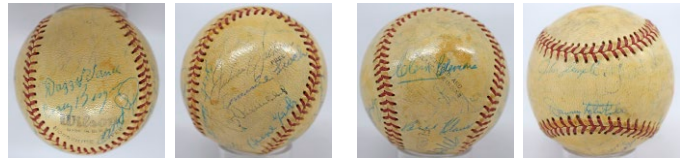

813 1950s/60s Old Timers w/Dazzy Vance 7 120
Mildly toned and clear-coated Florida State League baseball, this has about 15 discernible signatures, with note to a solid Dazzy Vance on a side panel. The other signatures that are easily identifiable include 1927 Yankee Bennie Benough, a vintage Yogi Berra, Max Lanier, Bill Klaus, Ken Boyer, Heinie Groh and Tommie Leach. Likely signed at a HOF game, this is an interesting mix of autographs. JSA LOAA.

814 1956 Milwaukee Braves Announcers 6.5..... 30
w/Blaine Walsh

Very unusual ball, this is a lightly toned and clean ONL Giles model. The ball was signed by three Milwaukee Braves broadcasters at the time. The main autograph is Blaine Walsh (D'85, also called football games). This is also signed by his broadcasting partner Earl Gillespie. Two other signatures appear on an opposing panel, one is illegible, the other is Walter M..., we could not identify them. JSA LOAA.

815 1960s Old Timers/Stars w/Berra & Rolfe 8..... 75
Unmarked ball has mild toning and some general wear, there are 26 signatures that vary in darkness. Mainly Yankees and Red Sox players, the autographs include Joe Dugan, Red Rolfe, Yogi Berra, Vern Stephens, Joe Page, Lou Boudreau, Bump Hadley and Luke Appling. This was likely signed at a game in the early 1950s. JSA LOAA.