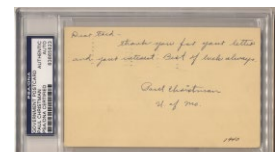

Assorted Football Autographs

1118 Cachet Belichick & Kraft! 9.5..... 30
Neat matched pair of signed football cachets from 1997 and 2003. Each has a large perfect blue sharpie ink signature and inscription. JSA LOAA.

1119 Mini Helmet Berwanger, Jay 9..... 75
Desirable mini-helmet, this Heisman Trophy model has a perfect black sharpie ink signature with his number 35. JSA LOA (full).

1120 GPC Christman, Paul 9.5..... 40
Terrific GPC is postmarked February 3, 1941. Short note to a fan, this has a fine Paul Christman signature with a desirable U of Mo inscription. Quite clean, Christman is a College Football HOFer who saw time with the Packers and Cardinals in the NFL. D'70. Slabbed by PSA DNA.

1121 Fearsome Foursome Signed 16x20 9.5..... 90
Fun piece of these very popular LA Rams players. Each has signed above their image in Mint sharpie ink. The autographs are of Deacon Jones, Merlin Olsen, Rosey Grier and Lamar Lundy. JSA LOAA.

1122 Postcard Fortmann, Dan 9.5..... 12

1123 8 x 10 Grange, Red 9..... 45
Personalized to a famed Cincinnati broadcaster, this has a huge signature and a wonderful inscription. This is much nicer than most Red Grange 8x10s that come to market. JSA LOAA.

1124 Postcard Healey, Ed (JSA LOAA) 9..... 18

1125 Letter Healey, Ed ALS (JSA LOAA) 9.5..... 18