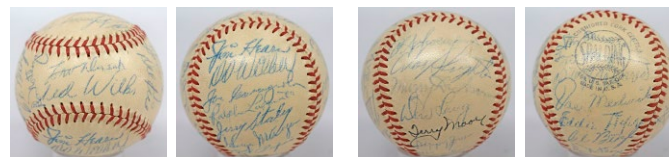

842 1948 Cardinals Team Ball w/Musial & Medwick 8..... 180
A ball you never see, offered is a clean ONL Frick model. There are 29 attractive signatures, the keys include two Ducky Medwicks, Stan Musial, Terry Moore, Eddie Dyer, Joe Garagiola, Red Schoendienst, Enos Slaughter and Marty Marion. JSA LOA (full).