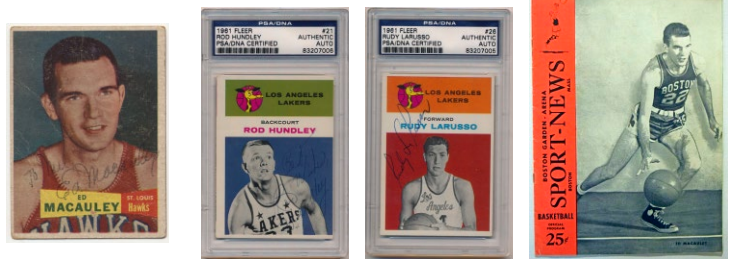

939 GPC Clifton, Nat (1957) (double-signed) 9.5 120
Popular early African-American basketball player, Clifton died in 1990. A HOFer, offered is a great looking GPC with lots of writing, Clifton signed this Nathaniel Clifton Sweet Water Knicks 51-52 in period blue ballpoint ink and also on the front. This is really nice. JSA LOA (full).

941 8 x 10 Erving, Julius 9.5 12

942 HOF Postcards (7) w/Mikan & Wooden 9.5 50
Nice lot of Ron Lewis color HOF postcards, content includes Mikan, Wooden, Macauley, Gallatin, Frazier and Barry. JSA LOAA.

943 Kidd, Jason Signed Nets Jersey (Steiner LOA) 9.5 30

944 Olajuwon, Hakeem Signed Game Shoe & Insert Card 9 50
Neat pairing from a very popular HOFer, offered are a fine undated game shoe signed in black sharpie ink and a signed 2010 Panini insert card. JSA LOAA.

945 8 x 10 Pierce, Paul (JSA LOAA) 9.5 6

946 8 x 10 Wooden, John 9.5 30
Not your average John Wooden photo, this is vintage signed and extensively inscribed to a Cincinnati broadcaster. Framed, very nice. JSA LOAA.

947 Cachet Collection of 40 different w/20+ HOFers 9.5 150
Clean lot is mainly 1991 era cachets. Content includes: Barry, Calipari, Cousy, Cowens, Dantley, Fitch, Hagan, Heinsohn, Issel, Shue and Wilkens. The autographs are quite clean overall. JSA LOAA.