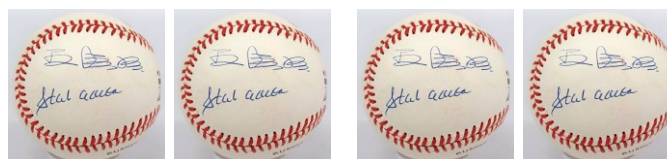

900 2003 Expos Team Ball (JSA LOAA) 7 23

901 2014 Arizona Diamondbacks Team Ball 9.5..... 45
Spotless Manfred model ball, there are 31 solid black ballpoint ink signatures. The autographs include Paul Goldschmidt and Didi Gregorius. JSA LOAA.