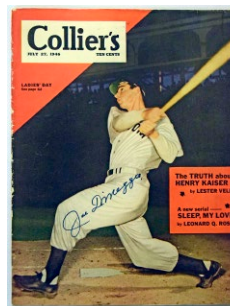

369 DiMaggio, Joe (w/first wife, rare) 9.5 150
Rare signed piece, this is an October 13, 1939 Look Magazine issue. This is special as it pictures Joe with his first wife Dorothy Arnold. Joe hardly ever would signed something picturing any of his wives. Nicely framed, this has a perfect large blue sharpie ink signature in an ideal spot. This is the first time we have seen this magazine signed.
PSA DNA (full).

370 DiMaggio, Joe Signed 1946 Colliers Magazine
9.5 120
Rarely offered DiMaggio signed magazine, offered is a great looking large format full issue of Collier's from July 27, 1946. Signed by Joe in flawless blue sharpie ink, the placement is just perfect. This is the first time we have seen or handled a signed copy of this very attractive magazine.
JSA LOA (full).

371 Gibson, Bob Signed 1959 Omaha
Cardinals Program (JSA LOAA) 9.5 23

372 Mantle, Mickey Signed 1965 Life Magazine
8* 50
Classic Mantle cover, this one has a fair amount of general wear. Mickey signed this in large blue sharpie ink by the bottom border. JSA LOAA.