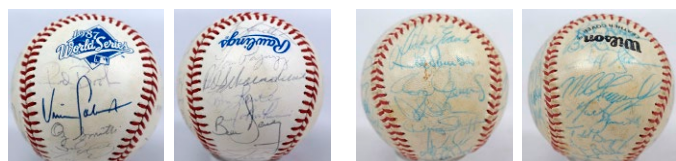

881 1986 Mets Team Ball 9..... 120
Clean 1986 World Series model ball, there are 26 total signatures. The autographs display well, with some slight variance in darkness. Keys include Carter, Gooden, Strawberry, Hernandez, Wilson and Johnson. World Championship team ball. JSA LOAA.

882 1986 Mets Team Ball 9..... 125
Classic World Championship team, offered is a mildly toned ONL Feeney ball. Nice as it was signed in 1986, there are 29 bold and consistent signatures. The signatures include Carter, Hernandez, Strawberry, Knight, Gooden and Wilson. JSA LOAA.

883 1987 Cardinals Team Ball 6.5..... 25
Slightly light ball, this is a clean 1987 World Series model. There are 26 signatures. Keys include Ozzie Smith, Whitey Herzog, Jack Clark and Vince Coleman. JSA LOAA.

884 1987 Red Sox Team Ball 8.5..... 30
Lightly toned Wilson Babe Ruth model baseball, this has a full 33 signatures. The signatures are a touch light but nice. Keys include Boggs, Clemens, Greenwell, Burks, Evans and Baylor. JSA LOAA.