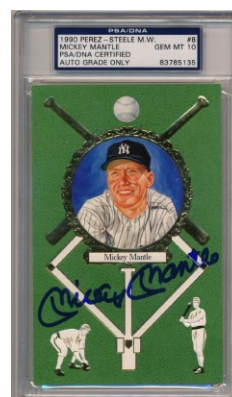

112 Larry Doby 9.5 25
Boldly signed near the end of his life, this has a spotless blue sharpie ink signature in the top margin. JSA LOAA.

113 Hank Greenberg 8 42
Signed at the top margin, this has a bold and thick black sharpie ink signature. JSA LOAA.

114 Harry Hooper 8.5 25
Solid Hooper plaque, this is signed at the top in bold black ink. Scarce as Hooper had only a few years to sign these, PSA slabbed.

Yellow HOF Plaques

106	Hank Aaron (JSA LOAA)	9.5	.....	26
108	Cool Papa Bell (JSA LOAA)	9.5	.....	10
109	Yogi Berra (JSA LOAA)	9	.....	10
110	Jim Bunning (lot of 2)	9.5	.....	10
115	Harmon Killebrew	9.5	.....	8
117	Tom LaSorda (JSA LOAA)	9.5	.....	10
118	Lee MacPhail	9.5	.....	12
121	Phil Rizzuto (JSA LOAA)	9.5	.....	18

116 Sandy Koufax 8 (PSA Slabbed) 38
Sandy signed this at the top margin in blue ballpoint ink. The autograph is nice but not Mint.

119 Joe Medwick 9.5 50
Desirable signed plaque, this has a strikingly bold and strong ballpoint ink signature at the top center. JSA LOAA.

120 Red Ruffing 8 25
Tough piece, this is missing from most sets. Signed at the top in pleasing blue ballpoint ink, this displays well. JSA LOA (card).

122 Ted Williams (Ted Williams Family LOA) 9.5 50

Not so easy to find, this example has a bold and fine blue sharpie ink signature in the top margin. This comes with a Ted Williams Family LOA card. JSA LOAA.