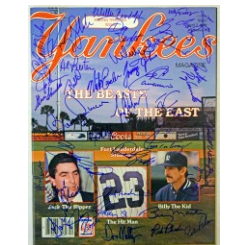

369 DiMaggio, Joe (w/first wife, rare) 9.5 150
Rare signed piece, this is an October 13, 1939 Look Magazine issue. This is special as it pictures Joe with his first wife Dorothy Arnold. Joe hardly ever would signed something picturing any of his wives. Nicely framed, this has a perfect large blue sharpie ink signature in an ideal spot. This is the first time we have seen this magazine signed.
PSA DNA (full).

370 DiMaggio, Joe Signed 1946 Colliers Magazine
9.5 120
Rarely offered DiMaggio signed magazine, offered is a great looking large format full issue of Collier's from July 27, 1946. Signed by Joe in flawless blue sharpie ink, the placement is just perfect. This is the first time we have seen or handled a signed copy of this very attractive magazine.
JSA LOA (full).

371 Gibson, Bob Signed 1959 Omaha
Cardinals Program (JSA LOAA) 9.5 23

372 Mantle, Mickey Signed 1965 Life Magazine
8* 50
Classic Mantle cover, this one has a fair amount of general wear. Mickey signed this in large blue sharpie ink by the bottom border. JSA LOAA.