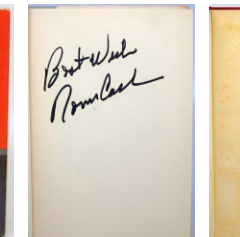

Signed Books

379 1944 St. Louis Cardinals Book
w/Pepper Martin & Period Stan Musial 9 120

Offered is the 1944 Fred Lieb St. Louis Cardinals book. With the dust jacket, it is VG overall. This one is special as it has 1940s period signatures of Stan Musial, Pepper Martin (D'1965) and Lieb. JSA LOAA.

380 Atlanta Braves Signed Book w/11 HOFers
incl. Aaron (65+ sigs) 9.5..... 105

Neat hardcover book from 1996, this is just loaded with signatures. The content is solid, with note to Aaron, Murphy, Sutter, Cox, Niekro, Mathews, Cepeda, Spahn, Appling, Davey Johnson and Darrell Evans, several appear multiple times in the book. There are also autographs of umpires and players from other teams on the inside covers, including Drysdale, G. Carter and Stargell. This is a terrific book, clearly collected by someone with amazing access to the Braves. JSA LOAA.

381 Cash, Norm Signed
Scarce Stormin Norm Cash 9.5..... 120

Likely rare, offered is a super clean 1968 first edition with the dust jacket. Produced at the height of Cash's fame, the print run was probably not large. This example is special as it has a huge Mint Best Wishes Norm Cash signature on the front free endpaper. How many of you advanced 1968 Tigers collectors have one of these? JSA LOAA.