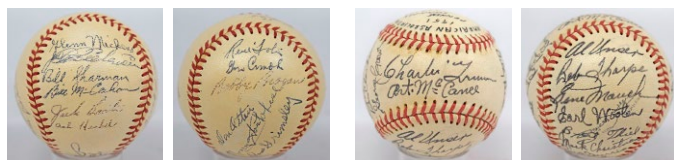

845 1951 Fort Worth Cats Team Ball w/Bill Sharman 9..... 50

Very scarce Dodger Minor League team ball, this is an exceptionally clean and fine Official Texas League model ball. There are 18 strong period ink signatures. Highlights include basketball HOFer Bill Sharman, Norm Sherry, Gino Cimoli and Bobby Bragan. JSA LOAA.

846 1951 Milwaukee Brewers Team Ball 9.5 60
Fine looking ball, this very clean Official American Association model ball is bursting with 27 superb period black ink signatures. 1951 Pennant Winners is written in vintage ink at the top of one panel. The autographs on the ball include Charlie Grimm, Gene Mauch, Bob Thorpe, Mark Christman, Ernie Johnson, George Crowe, Luis Olmo and Murray Wall. Impressive condition ball, this is clearly something that is scarce. JSA LOAA.