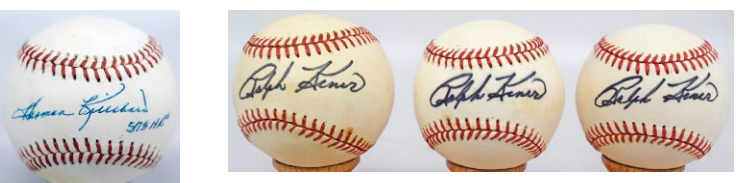

662 Eddie Mathews 9.5 (ONL Giamatti, superb) . 27
Outstanding quality, you will not find a bolder or nicer signature on a baseball. JSA LOA (card).

663 Willie Mays 9 (ONL White, huge signature) .. 53
An exceptional Mays single, the ball is clean. Willie must have really liked the person who gave him this ball as this has a strikingly large and attractive blue ballpoint ink signature. JSA LOA (full).

665 Johnny Mize 9 (ONL Feeney) 30
Off-white ball has a strong blue ballpoint ink signature on the sweet spot.. JSA LOAA.

667 Eddie Murray 9.5 (ONL White) ... 30
Perfect quality, the ball and signature both look terrific. JSA LOAA.

668 Stan Musial 9 (ONL White, 3630) 24
Clean ball, the signature and inscription are very solid. JSA LOA (card).

669 Stan Musial 9.5 (ONL White, HOF, #6, 3630) 60
Slightly toned ball, this has a very uncommon and desirable inscription. Everything is in bold blue ballpoint ink. JSA LOA (card).

672 Mike Piazza 9.5 (ONL White) ... 33
Terrific Piazza single, this has a particularly bold and impressive signature on the sweet spot. JSA LOA (card).

673 Pee Wee Reese 8.5 (ONL White) ... 27
Lightly toned ball, this has a pleasing blue ballpoint ink signature on the sweet spot. PSA DNA (card).