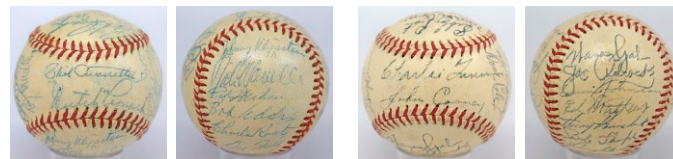

848 1952 Cubs Team Ball 7.5..... 60

Attractive ONL Giles ball is lightly toned with two stray marks on one panel. There are 26 reasonably consistent blue ink signatures on the ball. The better names include Charlie Root, Phil Cavaretta, Dutch Leonard, Hank Sauer, Turk Lown and Bruce Edwards. JSA LOAA.

849 1953 Milwaukee Braves Team Ball (1st Year) 9..... 120

Desirable first-year Milwaukee Braves team ball, offered is a very nice example. This ball is a clean ONL Giles model, loaded with 27 solid and consistent period ink signatures. 1953 is written in period ink by the seal on the ball. Quality team, the better signatures include Mathews, Spahn, Adcock, Grimm, Burdette, Walkers, Sisti, Cooper, Crandall, Buhl and Sid Gordon. Pendleton and Wilson are clubhouse according to JSA. Very nice ball. JSA LOAA.