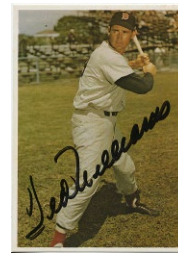

Assorted Signed Items

- 514 Team Sheet 1965 Red Sox (25 sigs) 9.5 60
Clean team sheet is loaded with superb and immaculate blue ballpoint ink signatures from the 1960s. Content include a very fine and large Yaz, Petrocelli, Malzone, Gardner, Lonborg and Runnels. JSA LOAA.
- 515 1996 Yankees Signed Champagne Bottle
(7 sigs w/Torre) 9..... 60
Very fun 1996 Yankee item, this champagne bottle is signed by Torre, Pettite, O'Neill, Aldrete, Fox, Lloyd and Nelson. JSA LOA (card).
- 516 16 x 20 Bench, Johnny (framed, Steiner LOA) 9.5.... 25
- 517 Salvino Statue Drysdale, Don 8.5..... 38
Fun collectible, this is not in the original box. Drysdale hand-signed this on the base in pleasing if not perfect blue ballpoint ink. JSA LOAA.
- 518 Herzog, Whitey Signed Personal Model Golf Ball
(JSA LOAA) 8.5..... 15
- 519 Jose Reyes Signed 2005 Real Full Mets Base
(JSA LOAA) 9..... 15
- 520 Salvino Statue Mantle, Mickey 9.5..... 120
Very limited edition piece (181/368), this comes in the original box with the paperwork. A classic Mickey Mantle piece, this is fairly well done and among the most desirable items of its kind. Mantle hand signed the base in bold black sharpie ink. JSA LOAA.