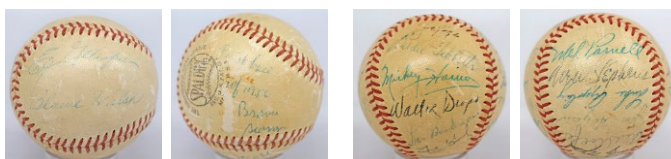

Very nice ball, this is off-white with a great period feel. Noted on a panel, this has seven bold signatures. The autographs include HOF umpires Al Barlick and Cal Hubbard. The Hubbard signature is on the sweet spot and looks terrific. This is a ball that you hardly ever see from a classic All Star Game. Please note the PSA DNA letter incorrectly notes this as a 1946 World Series signed baseball. PSA DNA (full).