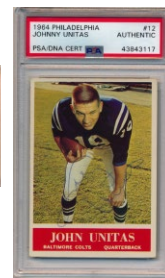

960 1955 Bowman 43 Tom Fears Signed Card 8.5 9

961 1955 Bowman 65 Buddy Young Signed Card (JSA LOAA) 8 15

54

962 1957 Topps 22 Norm Van Brocklin 7 60
Hardly ever offered for sale, this is a fine looking card. Centered mildly to the right border, this has bright white borders and excellent color. This has a pleasing if imperfect earlier vintage signature in a very good spot. PSA slabbed, this should be of tremendous interest to advanced football HOF signed card collectors.

963 1957 Topps 28 Lou Groza 9 15
Clean, well centered card, this has a fine signature. PSA slabbed.

964 1963 Topps 32 Dick Lane (JSA LOAA) 8.5..... 15

1964 Philadelphia

965 12 Johnny Unitas 8 60
Clean card is well centered with good color. This has a light but legible true vintage blue ballpoint ink signature. PSA slabbed.

966 30 Jim Brown 9.5 60
Great card, you have to love the car in the background. Bright and attractive, there is a fine back crease. Brown signed this in large Mint blue sharpie ink by the bottom border. PSA slabbed.

967 41 Paul Warfield RC 9 150
HOF Rookie Card, this card has beautiful centering, clean white borders, a terrific image and only slight corner wear. You could not ask for a nicer card to have signed. The signature is in a perfect spot, this looks to be an earlier style autograph. PSA slabbed.