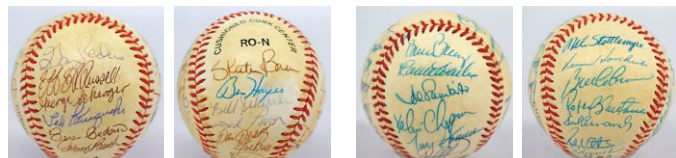

Day Two: Signed Baseballs

877 1983 Reds Team Ball 8..... 30
Lightly toned ONL Feeney model ball, there are 25 consistent signatures. Johnny Bench's final season, this is signed by Bench, Concepcion, Soto, Kluszewski, Cedeno and Driessen. JSA LOAA.

878 1984 Astros Team Ball 7..... 15
Off-white ONL Feeney ball has 34 medium to better quality blue ink signatures. Keys include Nolan Ryan, Mike Scott, Kevin Bass, Jose Cruz, Joe Niekro, Ray Knight and Bob Knepper. JSA LOAA.

879 1984 Mets Team Ball (JSA LOAA) 7..... 15

880 1985 Mets Team Ball 9..... 45
Quality team, this is a very nice ONL Feeney model ball. There are 29 strong and consistent blue ballpoint ink signatures. Keys include Carter, Gooden, Hernandez, Knight, Foster and Fernandez. JSA LOAA.