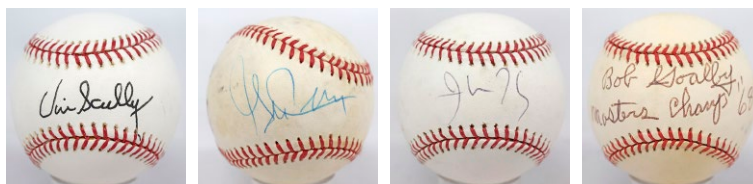

791 George Mitchell 9 (OAL Brown)..... 30
Key political leader, the ball has staining away from the sweet spot. The signature is in spotless black ballpoint ink. JSA LOAA.

Other Sports/Celebrities

792 Walter Payton 9..... 200
Terrific single signed ball, offered is a high grade OAL Brown model. Legendary football HOFer and all around great guy Walter Payton penned an entire panel. Signed on a side panel, this has a huge and wonderful black ballpoint ink signature with Payton's number 31. The quality is remarkable. Very scarce signature on a baseball, who wants to own a very, very cool Sweetness signed item? JSA LOA (full).

793 Digger Phelps (great inscription) (JSA LOAA) 9..... 23

794 Arthur Richman (JSA LOAA) 9.5..... 20

795 Steve Van Buren 9 (Phil. Eagles inscription).. 9

796 New York Governors/Mayors (3) 9.5 30
Lot contains clean single signed baseballs from David Dinkins, Ed Koch and George Pataki. JSA LOAA.

Single Signed Ball Lots

797 Lot of 7 HOFers w/Ford & Snider 9..... 50
Respectable lot varies mildly in grade, each ball has an individual PSA DNA LOA card. The balls are as follows: Ford (2), Snider (3) and Dick Williams (2, both with desirable inscriptions).