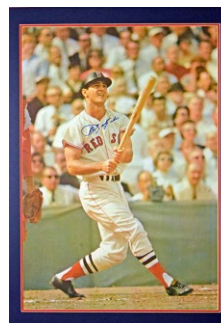

405 Williams, Ted Signed 11x14 Photo 9.5 68
Uncommon size Ted Williams signed photo, offered is a handsome sepia toned portrait of Ted from the 1950s. This is signed in Mint blue sharpie ink in a perfect spot. JSA LOAA.

406 Williams, Ted w/President Bush 9.5 120
Very scarce signed photo, possibly rare, this is the first one that we have ever seen. Offered is a wonderful 11x14 portrait of Ted with Joe DiMaggio and President George H.W. Bush at the White House. Ted signed this in the center in huge and Mint blue sharpie ink. Very nicely matted and framed, total size 18x14. JSA LOAA.

407 Yastrzemski, Carl Signed 1968 Sports Illustrated Poster 9.5 50
Extremely attractive and evocative piece, this is a lovely 24x36 original 1960s color poster. Very well matted, this is signed in bold blue sharpie ink. The poster and the autograph both look great. Total size 28x38. JSA LOAA.

408 Collection of 12 High Quality HOFer/Stars Signed 16x20s 9.5 150

Very portable lot, these are all perfectly clean images in 16x20 top loaders. Some have Steiner or other holograms and/or LOAs. Content is as follows: Vladimir Guerrero, Roger Clemens, Willie McCovey, Frank Robinson, Jose Reyes, David Wright (3), Carlos Beltran and Gary Sheffield. Also included are basketball HOFers Jason Kidd and Clyde Frazier. The autographs look great, this lot is perfect if you have some wall space to fill or are a dealer. JSA LOAA.

Go to cleansweepauctions.com for many additional images. Initial bids must be placed by 6 PM EST on each final auction day.