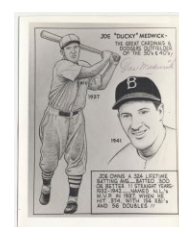

420 Murphy, Johnny Burke Photo 8.5..... 100
Classic Burke photo signed by this underrated star Yankee reliever from the 1930s and the 1940s, this looks great. Signed and inscribed in fountain pen, we hardly ever see these. D'70. JSA LOAA.

453 Musial (fountain pen, very early) 9..... 30
4 x 5 1/4 attractive newspaper photo circa 1944 of a very young and smiling Musial. Signed AT THE TIME in blue fountain pen. A superb early Musial signed image. JSA LOAA.

454 Newsom, Buck 8..... 40
Oversize 9 1/2 x 12 Baseball Magazine premium circa 1940. Fine image of this pitcher who won 20 games three times (career 211-222), he died in 1962 at only age 55. Signed in fountain pen, the autograph is on a darker portion of the image but is still not bad at all. This is a very scarce signed photo. JSA LOAA.

455 Oyler, Ray (signed back) 8..... 30
Scarce 1968 Tiger and 1969 Pilot signature, D'81. This is a 4 1/4 x 3 1/4 color snapshot photo, signed on the back by Oyler. JSA LOAA.