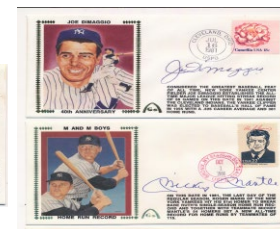

195 Lot of 60 w/Mays 9.5..... 120
Nice lot of signed 8x10s, these came from a show promoter. There is moderate duplication. There are 14 HOF signed photos. The signatures include: Alou Family, Amoros (1955 catch article), Appling/Dale Murphy, Bauer/Skowron (five smaller photo), Boudreau/Kell, Dawson (2), Dykstra, Glavine (2), Gomez, Larsen, Tino Martinez/Ty Griffin, Mays, O'Neill, Paul, Santo (vintage), F. Thomas, Viola and Kerry Wood (many). JSA LOAA.

Signed Cachets

199 1988 Dodgers World Series (6 w/all keys) 9..... 30
Fun lot of six 1988 World Series cachets, the signatures include Gibson, McGwire, Hershiser and Canseco. JSA LOAA.

200 1990 Negro Leaguers Signed Cachet (13 w/Aaron & Day) 9.5..... 105

Neat piece, offered is a very uncommon large format 1990 Gateway cachet from a Negro League Reunion. The autographs are absolutely spotless and include Hank Aaron, Leon Day, Ernie Banks, Quincy Troupe, Max Manning, Monte Irvin, Ray Noble and Max Manning. JSA LOAA.

201 1990 Negro Leaguers Signed Cachet (13 w/Larry Doby) 9.5..... 75

Offered is a very uncommon large format 1990 Gateway cachet from a Negro League Reunion. The autographs are absolutely spotless and include Larry Doby, Armando Vazquez, Ray Dandridge, Butch McCord, Nap Gulley, Thomas Sampson and Gene Benson. There might be a rarity here. JSA LOAA.

211 DiMaggio, Joe (7/16/81) 9.5..... 45
Very elegant Joe D cachet is postmarked 7/16/81; signed at the time in Mint blue sharpie. This was produced in extremely limited quantities and celebrates the 40th anniversary of his hitting streak in 1941. JSA LOAA.

212 DiMaggio/Mantle/Williams 9.5..... 135
One of the ultimate trios of baseball players, these are all immaculate. Nice as these have earlier signatures, Joe and Ted are from 1981, Mickey 1986. These have almost endless display potential for various projects. JSA LOAA.

222 Jeter, Derek (1996) 9.5..... 90

Desirable piece, this was signed in 1996. This is nice as this is his Rookie style signature. It is always nice to have a verifiable Jeter signature from this era. JSA LOA (card).