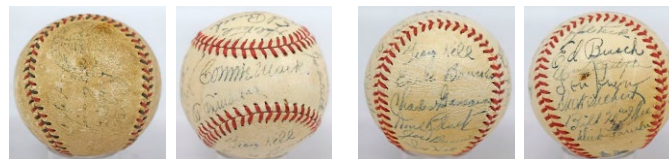

838 1933 Cardinals Partial Ball w/Dizzy Dean 3..... 30
Very rough ball, Dizzy Dean is one of the legible signatures, the year is approximate. JSA LOAA.

839 1945 Philadelphia A's Team Ball w/Mack & Simmons 7 (OAL Harridge) . 135
Scarce wartime ball, this is unusually clean for a team ball from this era. The ball has 24 reasonably consistent and nice signatures. The keys here are a solid Connie Mack on the sweet spot and underrated HOFer Al Simmons. The other signatures include George Kell, Buck Newsom, Mayo Smith and Bill Fowler. JSA LOA (full).