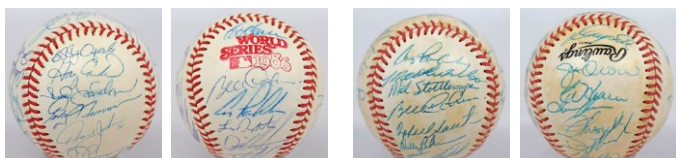

Day Two: Signed Baseballs

877 1983 Reds Team Ball 8..... 30
Lightly toned ONL Feeney model ball, there are 25 consistent signatures. Johnny Bench's final season, this is signed by Bench, Concepcion, Soto, Kluszewski, Cedeno and Driessen. JSA LOAA.

878 1984 Astros Team Ball 7..... 15
Off-white ONL Feeney ball has 34 medium to better quality blue ink signatures. Keys include Nolan Ryan, Mike Scott, Kevin Bass, Jose Cruz, Joe Niekro, Ray Knight and Bob Knepper. JSA LOAA.

879 1984 Mets Team Ball (JSA LOAA) 7..... 15

880 1985 Mets Team Ball 9..... 45
Quality team, this is a very nice ONL Feeney model ball. There are 29 strong and consistent blue ballpoint ink signatures. Keys include Carter, Gooden, Hernandez, Knight, Foster and Fernandez. JSA LOAA.

881 1986 Mets Team Ball 9..... 120
Clean 1986 World Series model ball, there are 26 total signatures. The autographs display well, with some slight variance in darkness. Keys include Carter, Gooden, Strawberry, Hernandez, Wilson and Johnson. World Championship team ball. JSA LOAA.

882 1986 Mets Team Ball 9..... 125
Classic World Championship team, offered is a mildly toned ONL Feeney ball. Nice as it was signed in 1986, there are 29 bold and consistent signatures. The signatures include Carter, Hernandez, Strawberry, Knight, Gooden and Wilson. JSA LOAA.

883 1987 Cardinals Team Ball 6.5..... 25
Slightly light ball, this is a clean 1987 World Series model. There are 26 signatures. Keys include Ozzie Smith, Whitey Herzog, Jack Clark and Vince Coleman. JSA LOAA.

884 1987 Red Sox Team Ball 8.5..... 30
Lightly toned Wilson Babe Ruth model baseball, this has a full 33 signatures. The signatures are a touch light but nice. Keys include Boggs, Clemens, Greenwell, Burks, Evans and Baylor. JSA LOAA.