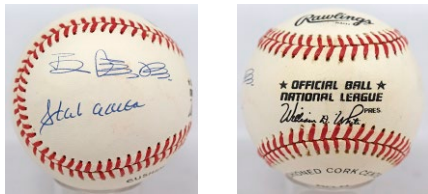

Day Two: Multi-Signed Baseballs

BEGIN DAY TWO

Multi-Signed Balls

805 Aaron/Oh 9.5..... 150
Spotless ONL White model ball, the quality is terrific. Each of these legendary home run hitters signed on the same panel, the autographs are in matching flawless blue ballpoint ink. JSA LOA (full).