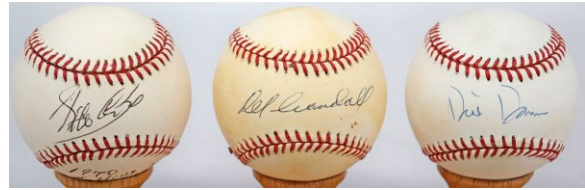

802 Collection of 42 different Braves Related Singles 9..... 150
From a very advanced Milwaukee Braves single signed ball collection, this collector was obsessed with obscurities. The balls are clean overall, nearly everything should be a former Brave on an official ball with little to personalizations. There may be some very tough obscure balls in the lot, the autographs include: Rico Carty, Del Crandall, Jack Curtis, Dick Donovan, Moe Drabowsky, Jesse Gonder, Johnny Logan, Felix Millan, Andy Pafko, Bob Rush (light) and Bob Sadowski. Full inventory for web (should be 95% correct): Jack Curtis, Don Dillard, Dick Donovan, Moe Drabowsky, Hank Fischer, Adrian Garrett, Bob Giggie, Jesse Gonder, Charlie Gorin, Eddie Haas, Pat Jarvis, Ron Jackson, Virgil Jester, Pat House, Don Kaiser, Lou Klimchok, Gary Kolb, Norm Larker, Don Liddle, Johnny Logan, Bobby Malkmus, FZlix Mantilla, George Myatt, Felix Millan, Chet Nichols, Johnny O'Brien, Gene Oliver, Andy Pafko, Dennis Ribant, Ron Piche, Bob Ross, Bob Rush (light), Bob Sadowski, Jack Smith (P), Al Spangler, Sammy Taylor, Arnold Umbach, Pete Whisenant, Ray Withrow, Carl Willey, Casey Wise. JSA LOAA.