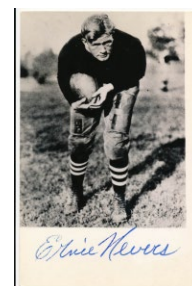

Football Memorabilia

1137 1940s/50s Philadelphia Eagles Pennant Ex 45
Attractive full size pennant has subtle pinholes but other-
wise displays really well.

1138 1960 Hartland Unitas, Johnny NM..... 150
Extremely nice, this stands perfectly upright, has bright
color, nice gloss and a super fresh look and feel. There is
hardly any wear, the condition here looks very impressive
to our eyes. These are much, much harder to find than their
baseball counterparts.

1139 Clean 1965 - 1968 Jets Program Collection
(15 pcs) 150
Very clean lot of these popular programs, all with nice-
ly designed Bill Gallo covers. These programs are in the
lot, 12/19/65 (Buffalo), 66 Yearbook, 9/18/66 (Hous-
ton), 10/23/66 (Oakland), 11/20/66 (Miami), 11/27/66 (Kan-
sas City), 12/17/66 (Boston w/Maynard, Turner autograph),
10/1/67 (Miami), 11/2/67 (Buffalo), 12/3/67 (Denver),
11/15/67 (Houston), 10/5/68 (San Diego), 10/13/68 (Den-
ver) 10/27/68 (Boston) and 11/3/68 (Buffalo). Some have
game notations on the cover, this a very crisp and clean
overall lot.

1141 1969 New York Jets Inflatable Toy in
Original Packaging 10

1142 Super Bowl V & X Programs VG..... 25
Offered are two lower grade Super Bowl programs, also
included are two Texas Longhorn programs.