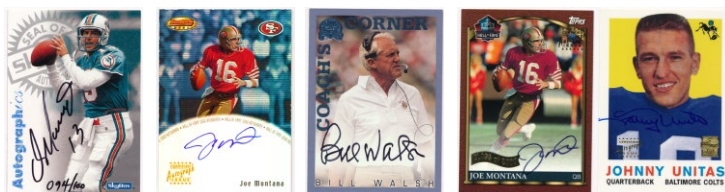

983 1997 Skybox Premium Autographs Dan Marino (94/100) 9.5 90
Desirable limited edition signed card (94/100), this has a large flowing black sharpie ink signature.

984 1999 SP Authentic Player's Ink Dan Marino 9 30

985 2000 Bowman's Best Certified Autographs Joe Montana 9.5 68

Fine looking card, this has a flawless blue sharpie ink signature.

986 2000 Fleer Coach's Corner Autographic Chuck Noll 9.5 18

987 2000 Fleer Coach's Corner Autographic Bill Walsh 9.5 75

Scarce signed card, this has a Mint black sharpie ink signature; legendary HOF coach Walsh died in 2007.

988 2000 Fleer Greats Game Sammy Baugh SP 9.5 30

989 2000 Fleer Greats Game Dan Marino 9.5 38

990 2000 Topps Certified Autograph HOF Joe Montana 9.5 60

Very desirable insert issue, this has a solid blue sharpie ink signature in a perfect spot by the lower right corner.

991 2000 Topps Certified Autograph Johnny Unitas 1959 Topps Card 9.5 90

Fine modern insert card of Johnny U, this desirable card has a flawless blue sharpie ink signature right in the center of the card.

992 2000 Upper Deck Signature Game Jersey Dan Marino 9.5 38

993 2001 SP Authentic Sign of the Times Terry Bradshaw 9.5 30

994 2003 SP Signature Terry Bradshaw 9 38