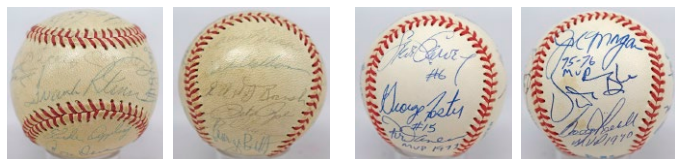

Day Two: Signed Baseballs

Team Balls

830 Key Old Timers/Stars Signed Ball w/Mantle, F. Robinson, Brett 7..... 105
Lightly toned unmarked ball, this has some serious star power. Vintage ball from the 1970s, there are 22 signatures that vary in darkness. Keys include Mantle, F. Robinson, Norm Cash, Yaz, Brett, Kaline, Terry, Mize, Appling, Ashburn, Rose, Carew and Gehringer. This may have been signed at a HOF Induction. JSA LOAA.

831 Mantle 1st & 2nd Home Run Pitchers Signed Baseball (Gumpert/Pilette) (JSA LOAA) 8.5..... 15

832 Mantle 1st/Last Home Run Pitchers Signed Baseball (Gumpert/Lonborg) (JSA LOAA) 9..... 18

833 MVP Winners (11 sigs) 9.5..... 90
Fun ball, this is a very high grade OAL Brown model with terrific quality signatures. All former MVP winners, some have inscriptions. The autographs include Darrell Porter, Willie Stargell, Pete Rose, Reggie Jackson, Joe Morgan, Rod Carew, Dick Allen and Steve Garvey. Nice ball, with the two deceased signatures (Porter, Stargell) that are almost always missing from these kinds of balls. JSA LOA (full).