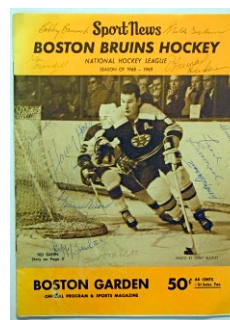

1174 1972 Boston Braves AHL Calder Cup Program (signed by M. Schmidt) 9.5..... 12

Tennis Autographs

1175 Evert, Chris Signed 1989 S.I. 9.5..... 12
1176 Graf, Steffi Signed Tennis Ball (JSA LOAA) 9.... 15

1177 Cachet Collection of 22 different w/Federer & Laver 9.5..... 75
Clean lot is composed of cachets and 3x5s. The autographs are spotless, content includes 14 HOFers. The better signatures are: Austin, Chang, Edberg, Federer, Laver, Lendl, Newcombe, Smith and Wilander. JSA LOAA.

Various Sports

1178 1924 Harvard vs Exeter Track & Field Medal 15
A participants award medal engraved on the back for the 120 Yard Hurdle event from 1924 for match identified on front between the Harvard freshman vs Exeter. Manufactured by Dieges & Clust, the 1.25' medal hangs from a ribbon pin and measures 3' in length.

1179 2001 North Carolina ACC Swimming Championship Ring 30
Ring measures size 9 with attractive design elements on either side and the face adorned with a translucent blue stone embedded with the initials NC and surrounded by lettering which reads 'ACC CHAMPIONS.' The inside is stamped by the manufacturer 'Jostens.' Ex condition, showing some signs of wear.