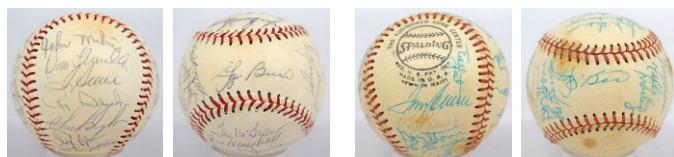

867 1972 Mets Team Ball 8..... 60
Elusive Mets team ball, we do not see these very often. This is a clean NY Mets model ball that is consigned directly by the son of a Mets trainer. There are 28 pleasing and consistent blue ink signatures. The keys are Seaver, Berra, Mays, McGraw, Frisella, Staub, Agee and Kranepool. JSA LOAA.

868 1973 Mets Team Ball 8..... 150
World Series team, this ball has 28 signatures. The ball is a Spalding Feeney model with light toning and a few minor spots. The autographs are nice overall, with note to Seaver, Berra, McGraw, Koosman, Kranepool and Harrelson. JSA LOAA.