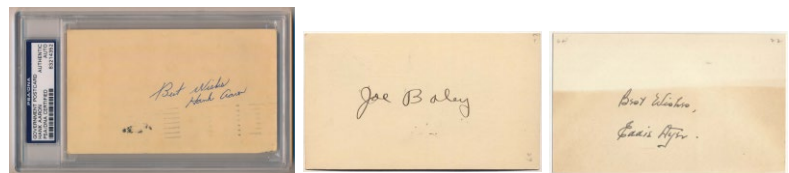

Baseball Autographs

Signed Cuts

333 Stanceu, Charley 9..... 25
Obscure pitcher for the 1941/46 Yankees and the 1946 Phillies; he died in 1969 at age 53. JSA LOAA.

334 Tabor, Jim 9..... 15
Bold ink cut is mounted to a 3x5. Quality player from 1938-1947 died in 1953 at only age 36. JSA LOAA.

335 Tannehill, Jess 9.5..... 25
Perfect black ink cut of this deadball era pitcher, this is smartly mounted to a photo postcard. Tannehill won 197 games from 1894-1911, and was a 1903 Yankee. D'56. JSA LOAA.

336 Vaughan, Jim Hippo 8..... 25
Full return address, this is signed on a 1949 envelope. Cult favorite deadball era pitcher, D'66. JSA LOAA.

337 Warstler, Rabbit 9.5..... 20
Bold fountain pen cut has been mounted to a 3x5. Warstler was a shortstop for the Boston Braves in the 1930s and passed away in 1964. Scarce signature. JSA LOAA.

338 Williams, Ted Ornate Plaque Display 9.5..... 75
Very creative display, this 16x13 custom plaque details the highlights of Ted's playing career and his historic HOF acceptance speech. It even has a plaque with Ted's projected stats if he had not lost many years to war. An original original autograph is at the lower right corner. Very nice. JSA LOAA.

339 Wiltse, George 9..... 25
Great nickname, George Hooks Wiltse pitched from 1904-1915, mainly for the New York Giants. Offered is a fine blue ballpoint ink cut, mounted to a photo postcard. D'59. JSA LOAA.

340 Wolfe, William (JSA LOAA) 8..... 10