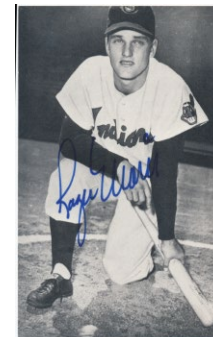

420 Murphy, Johnny Burke Photo 8.5..... 100
Classic Burke photo signed by this underrated star Yankee reliever from the 1930s and the 1940s, this looks great. Signed and inscribed in fountain pen, we hardly ever see these. D'70. JSA LOAA.

453 Musial (fountain pen, very early) 9..... 30
4 x 5 1/4 attractive newspaper photo circa 1944 of a very young and smiling Musial. Signed AT THE TIME in blue fountain pen. A superb early Musial signed image. JSA LOAA.

454 Newsom, Buck 8..... 40
Oversize 9 1/2 x 12 Baseball Magazine premium circa 1940. Fine image of this pitcher who won 20 games three times (career 211-222), he died in 1962 at only age 55. Signed in fountain pen, the autograph is on a darker portion of the image but is still not bad at all. This is a very scarce signed photo. JSA LOAA.

455 Oyler, Ray (signed back) 8..... 30
Scarce 1968 Tiger and 1969 Pilot signature, D'81. This is a 4 1/4 x 3 1/4 color snapshot photo, signed on the back by Oyler. JSA LOAA.