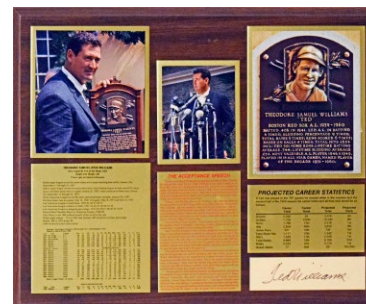

343 Collection of 14 Tougher 1900-1940 Yankee Cuts 9..... 150

Rare offering of scarce early Yankee cuts, these players go back to before 1900. All are clean, generally mounted to a postcard. Something you just do not see, most of these are deadball era players who died in the 1960s. Content is as follows: Elmer Bliss, Elias Liz Funk, Ray Hartzell, Hugh High, Harry Howell, William Karlon, Ray Keating, Russell Lord, Al Mamaux, George McConnell, Dusty Rhodes, Walt Smallwood, Curt Walker and Jimmy Williams. JSA LOAA.

GPCs

344 1937 Tigers (JSA LOAA) 9..... 25

345 Aaron, Hank (1959) 9..... 105
Scarce and undervalued, offered is a fine 1950s Hank Aaron playing career signature. This reasonably clean GPC is boldly signed Best Wishes Hank Aaron in spotless period blue ballpoint ink. PSA slabbed.

346 Boley, Joe 9.5..... 20
Large and fine black fountain pen signature on a 1952 GPC. This 1929 - 31 A's player died in 1962. JSA LOAA.

347 Dyer, Eddie 9..... 20
1946 Cardinals manager died in 1964 and is scarce on single signed items. Signed and inscribed in black fountain pen on a slightly toned 3x5, JSA LOAA.

Lot 342