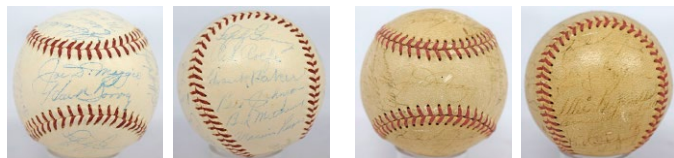

Day Two: Signed Baseballs

843 1948 Yankees Team Ball + Yankee Old Timers 7.5..... 125

Neat ball, this is a white OAL Harridge model. Filled with 25 slightly light but legible signatures, we believe this was signed at a special 25th Anniversary game for Yankee Stadium. The autographs are impressive, with Joe DiMaggio, Home Run Baker, Joe Page, Earle Combs, George Stirnweiss (D'58), Bump Hadley, Lefty Gomez, Red Rolfe and Charlie Keller. JSA LOAA.

844 1949 Yankees Team Ball 4.5..... 75
Moderately toned ball, the signatures are light but generally readily legible. An affordable example of a World Championship team ball, this includes keys DiMaggio, Berra, Rizzuto, Stirnweiss (D'58), Reynolds, Keller. Joe Page and Woodling. PSA DNA (full).