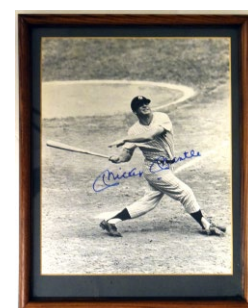

392 DiMaggio, Joe Signed 11x14 Photo 9 75
Very elegant Joe DiMaggio piece, offered is a classic 11x14 b/w portrait of Joe. Signed neatly in blue sharpie ink in a good spot, this is very nicely double-matted and framed. Total size 15x18. JSA LOAA.

393 Killebrew, Harmon Signed 1968 Sports Illustrated Poster 9.5 50
Extremely attractive and evocative piece, this is a lovely 24x36 original 1960s color poster. Very well matted, this is signed with 573 HR, AL MVP 69 HOF 84 inscriptions. The poster and the autograph both look great. Total size 28x38. JSA LOAA.

394 Kiner, Ralph Signed 16x20 9.5 12

395 Mantle, Mickey Signed 1990 Show Ad w/others (4 sigs) 9 90
Attractive broadside print from a 1990 card show, this pictures and is signed by Mantle, Bauer, Skowron and Slaughter. The Mantle autograph is in perfect blue sharpie ink. Nicely matted and framed, total size 16x20. JSA LOAA.

396 Mantle, Mickey Signed/Framed 11x14 Photo 9.5 70
Classic oversize b/w image of a 1960s Mantle, good photography. Signed in large and spotless blue sharpie, an impeccable signature. Matted and framed, very nice. JSA LOAA.

397 Martinez, Pedro 24x20 Mets Print 9.5 40
Very nice, this has a bold signature and looks great. JSA LOAA.