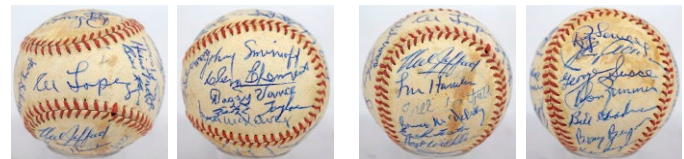

812 1950s Old Timers w/Vance & VanderMeer 9 150
Interesting ball, this was apparently signed at an Old Timers Day game in January 1959. The ball is a lightly toned unmarked model bursting with 27 bold blue ballpoint ink signatures. The highlights include HOFer Dazzy Vance (D'63), Johnny Allen (D'1959), Heinie Groh, Johnny VanderMeer, Bobby Bragan, Don Zimmer, Rip Sewell, Al Lopez, Zack Taylor and Hoyt Wilhem. This comes with the original ball bag. JSA LOAA.