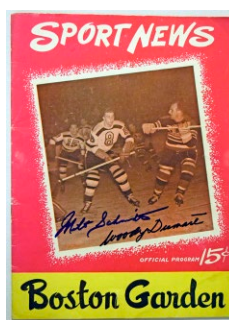

1174 1972 Boston Braves AHL Calder Cup Program (signed by M. Schmidt) 9.5..... 12

Tennis Autographs

1175 Evert, Chris Signed 1989 S.I. 9.5..... 12
1176 Graf, Steffi Signed Tennis Ball (JSA LOAA) 9.... 15

1177 Cachet Collection of 22 different w/Federer & Laver 9.5..... 75
Clean lot is composed of cachets and 3x5s. The autographs are spotless, content includes 14 HOFers. The better signatures are: Austin, Chang, Edberg, Federer, Laver, Lendl, Newcombe, Smith and Wilander. JSA LOAA.

Various Sports

1178 1924 Harvard vs Exeter Track & Field Medal 15
A participants award medal engraved on the back for the 120 Yard Hurdle event from 1924 for match identified on front between the Harvard freshman vs Exeter. Manufactured by Dieges & Clust, the 1.25' medal hangs from a ribbon pin and measures 3' in length.

1179 2001 North Carolina ACC Swimming Championship Ring 30
Ring measures size 9 with attractive design elements on either side and the face adorned with a translucent blue stone embedded with the initials NC and surrounded by lettering which reads 'ACC CHAMPIONS.' The inside is stamped by the manufacturer 'Jostens.' Ex condition, showing some signs of wear.