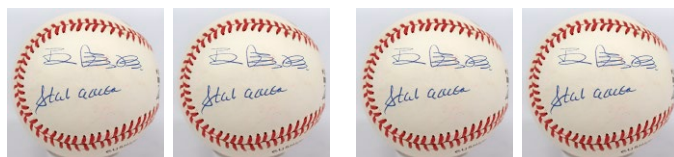

Day Two: Signed Baseballs

892 1996 Yankees Team Ball (partial w/Rivera) 9.5..... 50
Clean 1996 World Series ball has 16 fine blue ballpoint ink signatures. Highlights include Rivera, Fielder, Cone, Strawberry, Gooden and Raines. JSA LOAA.

893 1997 A's Team Ball (JSA LOAA) 9.5..... 23