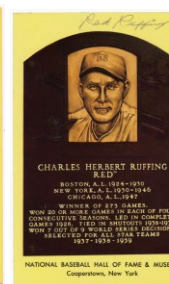

112 Larry Doby 9.5 25
Boldly signed near the end of his life, this has a spotless blue sharpie ink signature in the top margin. JSA LOAA.

113 Hank Greenberg 8 42
Signed at the top margin, this has a bold and thick black sharpie ink signature. JSA LOAA.

114 Harry Hooper 8.5 25
Solid Hooper plaque, this is signed at the top in bold black ink. Scarce as Hooper had only a few years to sign these, PSA slabbed.

Yellow HOF Plaques

106	Hank Aaron (JSA LOAA)	9.5	.....	26
108	Cool Papa Bell (JSA LOAA)	9.5	.....	10
109	Yogi Berra (JSA LOAA)	9	.....	10
110	Jim Bunning (lot of 2)	9.5	.....	10
115	Harmon Killebrew	9.5	.....	8
117	Tom LaSorda (JSA LOAA)	9.5	.....	10
118	Lee MacPhail	9.5	.....	12
121	Phil Rizzuto (JSA LOAA)	9.5	.....	18

116 Sandy Koufax 8 (PSA Slabbed) 38
Sandy signed this at the top margin in blue ballpoint ink. The autograph is nice but not Mint.

119 Joe Medwick 9.5 50
Desirable signed plaque, this has a strikingly bold and strong ballpoint ink signature at the top center. JSA LOAA.

120 Red Ruffing 8 25
Tough piece, this is missing from most sets. Signed at the top in pleasing blue ballpoint ink, this displays well. JSA LOA (card).

122 Ted Williams (Ted Williams Family LOA) 9.5 50

Not so easy to find, this example has a bold and fine blue sharpie ink signature in the top margin. This comes with a Ted Williams Family LOA card. JSA LOAA.