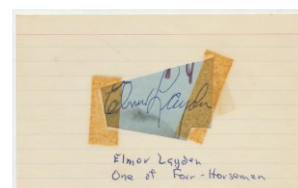

Football Memorabilia

1137 1940s/50s Philadelphia Eagles Pennant Ex 45
Attractive full size pennant has subtle pinholes but other-
wise displays really well.

1138 1960 Hartland Unitas, Johnny NM..... 150
Extremely nice, this stands perfectly upright, has bright
color, nice gloss and a super fresh look and feel. There is
hardly any wear, the condition here looks very impressive
to our eyes. These are much, much harder to find than their
baseball counterparts.

1139 Clean 1965 - 1968 Jets Program Collection
(15 pcs) 150
Very clean lot of these popular programs, all with nice-
ly designed Bill Gallo covers. These programs are in the
lot, 12/19/65 (Buffalo), 66 Yearbook, 9/18/66 (Hous-
ton), 10/23/66 (Oakland), 11/20/66 (Miami), 11/27/66 (Kan-
sas City), 12/17/66 (Boston w/Maynard, Turner autograph),
10/1/67 (Miami), 11/2/67 (Buffalo), 12/3/67 (Denver),
11/15/67 (Houston), 10/5/68 (San Diego), 10/13/68 (Den-
ver) 10/27/68 (Boston) and 11/3/68 (Buffalo). Some have
game notations on the cover, this a very crisp and clean
overall lot.

1141 1969 New York Jets Inflatable Toy in
Original Packaging 10

1142 Super Bowl V & X Programs VG..... 25
Offered are two lower grade Super Bowl programs, also
included are two Texas Longhorn programs.