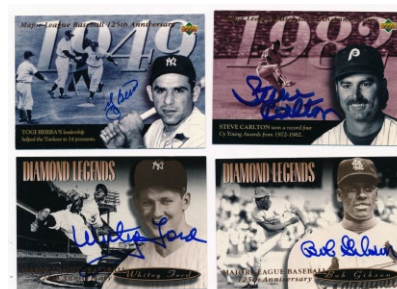

81 1998 Topps Certified Autograph Roger Clemens 9.5 14

82 1998 Topps Certified Autograph Alex Rodriguez 9.5 12

83 2000 Fleer Greats Game Bobby Bonds 9.5 9

84 2001 Topps Stadium Club 5 Albert Pujols RC 9.5 45
Attractive horizontal card, this has a large and perfect blue sharpie ink signature. JSA LOAA.

85 2002 Upper Deck Signature Game Jersey Cal Ripken (JSA LOAA) 9.5 23

86 2003 Fleer Tradition 47 Tom Glavine 9.5 9

87 2003 Topps Opening Day 135 Albert Pujols 9.5 38
Sharp card, this has a bold black sharpie ink signature right in the center. JSA LOAA.

88 2013 Bowman Sterling Oscar Taveras 9.5 23
Sadly a very scarce card due to his tragic death in 2014 at age 22, this has a perfect blue sharpie ink signature. JSA LOAA.

Lot 70

Lot 80

Baseball Autographs