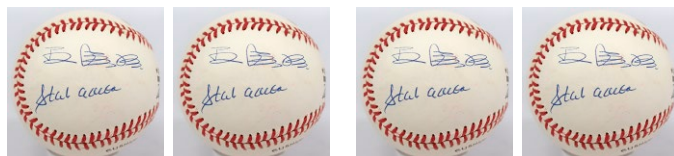

894 1997 Mets Team Ball 9..... 45
Quality team won 88 games, this is a high grade ONL Coleman model ball. There are 25 strong blue ballpoint ink signatures. Keys include Hundley, Alfonzo, Valentine, Franco, Olerud and Gilkey. Nice ball. JSA LOAA.

896 2000 Cardinals Team Ball 9..... 53
From Mike Shannon's collection, this is an off-white Selig model. Loaded with 32 solid blue ink signatures, keys include LaRussa, McGwire, Edmonds and Darryl Kile (D'2002). JSA LOAA.