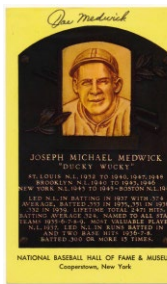

112 Larry Doby 9.5 25
Boldly signed near the end of his life, this has a spotless blue sharpie ink signature in the top margin. JSA LOAA.

113 Hank Greenberg 8 42
Signed at the top margin, this has a bold and thick black sharpie ink signature. JSA LOAA.

114 Harry Hooper 8.5 25
Solid Hooper plaque, this is signed at the top in bold black ink. Scarce as Hooper had only a few years to sign these, PSA slabbed.

Yellow HOF Plaques

106	Hank Aaron (JSA LOAA)	9.5	.....	26
108	Cool Papa Bell (JSA LOAA)	9.5	.....	10
109	Yogi Berra (JSA LOAA)	9	.....	10
110	Jim Bunning (lot of 2)	9.5	.....	10
115	Harmon Killebrew	9.5	.....	8
117	Tom LaSorda (JSA LOAA)	9.5	.....	10
118	Lee MacPhail	9.5	.....	12
121	Phil Rizzuto (JSA LOAA)	9.5	.....	18

116 Sandy Koufax 8 (PSA Slabbed) 38
Sandy signed this at the top margin in blue ballpoint ink. The autograph is nice but not Mint.

119 Joe Medwick 9.5 50
Desirable signed plaque, this has a strikingly bold and strong ballpoint ink signature at the top center. JSA LOAA.

120 Red Ruffing 8 25
Tough piece, this is missing from most sets. Signed at the top in pleasing blue ballpoint ink, this displays well. JSA LOA (card).

122 Ted Williams (Ted Williams Family LOA) 9.5 50

Not so easy to find, this example has a bold and fine blue sharpie ink signature in the top margin. This comes with a Ted Williams Family LOA card. JSA LOAA.