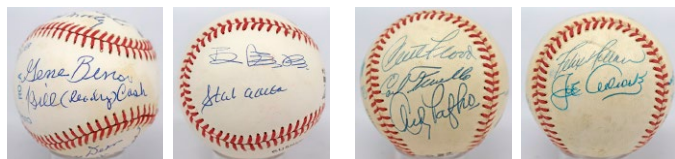

834 Negro Leaguers w/Duckett & Benson (10 sigs) (JSA LOAA) 9.5..... 23

835 Old Timers/Stars w/Flood & Furillo 9..... 30
Clean ONL Feeney ball has nine signatures. The autographs include Flood, Furillo, Adcock, Holmes and Thomson. JSA LOAA.