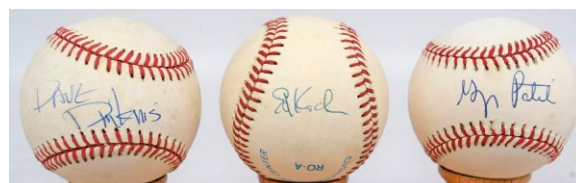

791 George Mitchell 9 (OAL Brown)..... 30
Key political leader, the ball has staining away from the sweet spot. The signature is in spotless black ballpoint ink. JSA LOAA.

Other Sports/Celebrities

792 Walter Payton 9..... 200
Terrific single signed ball, offered is a high grade OAL Brown model. Legendary football HOFer and all around great guy Walter Payton penned an entire panel. Signed on a side panel, this has a huge and wonderful black ballpoint ink signature with Payton's number 31. The quality is remarkable. Very scarce signature on a baseball, who wants to own a very, very cool Sweetness signed item? JSA LOA (full).

793 Digger Phelps (great inscription) (JSA LOAA) 9..... 23

794 Arthur Richman (JSA LOAA) 9.5..... 20

795 Steve Van Buren 9 (Phil. Eagles inscription).. 9

796 New York Governors/Mayors (3) 9.5 30
Lot contains clean single signed baseballs from David Dinkins, Ed Koch and George Pataki. JSA LOAA.

Single Signed Ball Lots

797 Lot of 7 HOFers w/Ford & Snider 9..... 50
Respectable lot varies mildly in grade, each ball has an individual PSA DNA LOA card. The balls are as follows: Ford (2), Snider (3) and Dick Williams (2, both with desirable inscriptions).