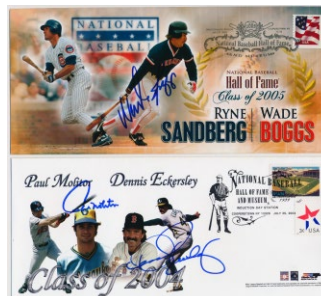

261 Haines, Jesse 9.5 12
262 Maglie, Sal 9.5 9

263 Manush, Heinie (framed) 9 45
Solid display has a clean personal check from 1966. Manush signed the check in flowing blue ballpoint ink. This is nicely matted with a photo, total size 15x18. JSA LOAA.

264 Meusel, Bob 1925 Yankees Payroll Check 9.... 75
Nice item from this popular 1920s Yankee star, offered is his original payroll check. Signed by Meusel on the back, it is also signed by Ed Barrow and Jacob Ruppert on the front. Nice piece. JSA LOAA.

265 Selig, Bud (lot of 10) 9 75
Lot of 10 Milwaukee Brewers expense checks from the 1970s, each has been hand signed by HOFer Bud Selig in black sharpie ink. JSA LOAA.

266 Vintage Signed 1950s HOFers Endorsed Check w/Baker 9.5 150
Neat display consists of five original 1961 Fleer cards matted around a check endorsed by these five players in the 1950s. The autographs are all HOFers: Home Run Baker, Max Carey, Ford Frick, Ray Schalk and Bill Terry. Very creative piece, the autographs and cards all look great, total size 19x18. JSA LOAA.

267 Yastrzemski, Carl Signed/Slabbed 1976 Red Sox Payroll Check 9.5 165
Spotless Boston Red Sox payroll check written to the legendary Yaz, this is dated June 30, 1976. Handwritten to Yaz, the endorsement signature on the back is huge and Mint. PSA slabbed.