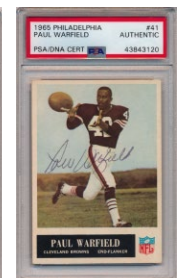

960 1955 Bowman 43 Tom Fears Signed Card 8.5 9

961 1955 Bowman 65 Buddy Young Signed Card (JSA LOAA) 8 15

54

962 1957 Topps 22 Norm Van Brocklin 7 60
Hardly ever offered for sale, this is a fine looking card. Centered mildly to the right border, this has bright white borders and excellent color. This has a pleasing if imperfect earlier vintage signature in a very good spot. PSA slabbed, this should be of tremendous interest to advanced football HOF signed card collectors.

963 1957 Topps 28 Lou Groza 9 15
Clean, well centered card, this has a fine signature. PSA slabbed.

964 1963 Topps 32 Dick Lane (JSA LOAA) 8.5..... 15

1964 Philadelphia

965 12 Johnny Unitas 8 60
Clean card is well centered with good color. This has a light but legible true vintage blue ballpoint ink signature. PSA slabbed.

966 30 Jim Brown 9.5 60
Great card, you have to love the car in the background. Bright and attractive, there is a fine back crease. Brown signed this in large Mint blue sharpie ink by the bottom border. PSA slabbed.

967 41 Paul Warfield RC 9 150
HOF Rookie Card, this card has beautiful centering, clean white borders, a terrific image and only slight corner wear. You could not ask for a nicer card to have signed. The signature is in a perfect spot, this looks to be an earlier style autograph. PSA slabbed.