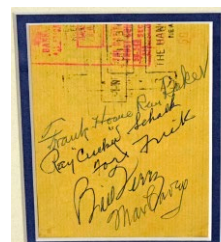

261 Haines, Jesse 9.5 12
262 Maglie, Sal 9.5 9

263 Manush, Heinie (framed) 9 45
Solid display has a clean personal check from 1966. Manush signed the check in flowing blue ballpoint ink. This is nicely matted with a photo, total size 15x18. JSA LOAA.

264 Meusel, Bob 1925 Yankees Payroll Check 9.... 75
Nice item from this popular 1920s Yankee star, offered is his original payroll check. Signed by Meusel on the back, it is also signed by Ed Barrow and Jacob Ruppert on the front. Nice piece. JSA LOAA.

265 Selig, Bud (lot of 10) 9 75
Lot of 10 Milwaukee Brewers expense checks from the 1970s, each has been hand signed by HOFer Bud Selig in black sharpie ink. JSA LOAA.

266 Vintage Signed 1950s HOFers Endorsed Check w/Baker 9.5 150
Neat display consists of five original 1961 Fleer cards matted around a check endorsed by these five players in the 1950s. The autographs are all HOFers: Home Run Baker, Max Carey, Ford Frick, Ray Schalk and Bill Terry. Very creative piece, the autographs and cards all look great, total size 19x18. JSA LOAA.

267 Yastrzemski, Carl Signed/Slabbed 1976 Red Sox Payroll Check 9.5 165
Spotless Boston Red Sox payroll check written to the legendary Yaz, this is dated June 30, 1976. Handwritten to Yaz, the endorsement signature on the back is huge and Mint. PSA slabbed.