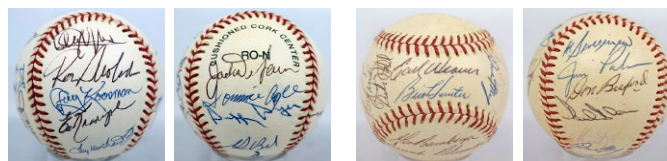

863 1969 Mets Reunion Ball (17 sigs) 9 30
From the family of a team member, this is a clean ONL Coleman model ball. The autographs are strong, and includes Mrs Gil Hodges on the sweet spot, Tug McGraw, Cleon Jones, Ed Kranepool, Tommy Agee, Jerry Koosman and Don Cardwell. JSA LOAA.

864 1969 Orioles Team Ball 8.5 60
Nice condition team ball, this is signed on a clean OAL Cronin model baseball. Consigned directly by the son of the Mets trainer at the time, the autographs are generally very nice. There are 23 very bold and solid signatures, the others are very hard to discern. The keys include Frank Robinson, Jim Palmer, Earl Weaver, Boog Powell and Mark Belanger. AL Championship team. JSA LOAA.