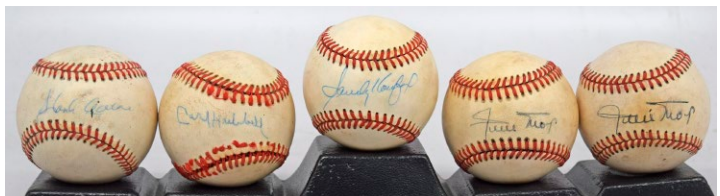

803 Lot of 17 w/3 Mantles & 3 Mays 5..... 500
Low grade lot of baseballs, these are all heavily used game balls that were signed when obtained. The balls are official, these look to have been signed in the mid 1980s. The star power here is extremely impressive, with Mantle (3), Mays (3), Stargell (2), Koufax, Hubbell, Aaron, Yaz and Reese among others. JSA LOAA.