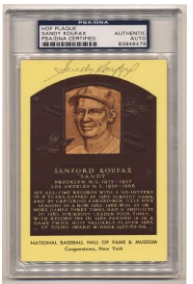

112 Larry Doby 9.5 25
Boldly signed near the end of his life, this has a spotless blue sharpie ink signature in the top margin. JSA LOAA.

113 Hank Greenberg 8 42
Signed at the top margin, this has a bold and thick black sharpie ink signature. JSA LOAA.

114 Harry Hooper 8.5 25
Solid Hooper plaque, this is signed at the top in bold black ink. Scarce as Hooper had only a few years to sign these, PSA slabbed.

Yellow HOF Plaques

106	Hank Aaron (JSA LOAA)	9.5	.....	26
108	Cool Papa Bell (JSA LOAA)	9.5	.....	10
109	Yogi Berra (JSA LOAA)	9	.....	10
110	Jim Bunning (lot of 2)	9.5	.....	10
115	Harmon Killebrew	9.5	.....	8
117	Tom LaSorda (JSA LOAA)	9.5	.....	10
118	Lee MacPhail	9.5	.....	12
121	Phil Rizzuto (JSA LOAA)	9.5	.....	18

116 Sandy Koufax 8 (PSA Slabbed) 38
Sandy signed this at the top margin in blue ballpoint ink. The autograph is nice but not Mint.

119 Joe Medwick 9.5 50
Desirable signed plaque, this has a strikingly bold and strong ballpoint ink signature at the top center. JSA LOAA.

120 Red Ruffing 8 25
Tough piece, this is missing from most sets. Signed at the top in pleasing blue ballpoint ink, this displays well. JSA LOA (card).

122 Ted Williams (Ted Williams Family LOA) 9.5 50

Not so easy to find, this example has a bold and fine blue sharpie ink signature in the top margin. This comes with a Ted Williams Family LOA card. JSA LOAA.