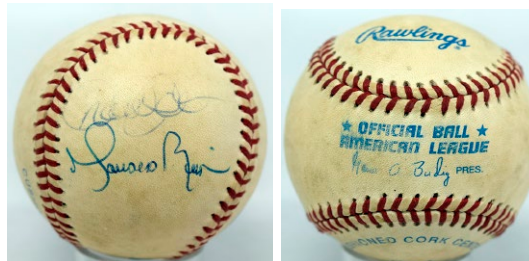

829 Jeter/Rivera 7 83
Mildly toned OAL Budig game ball, someone was very fortunate in the 1990s. One panel is signed by Yankee legends Jeter and Rivera, these are the only autographs on the ball. The Jeter signature is very light, the Rivera is quite bold and nice. JSA LOAA.