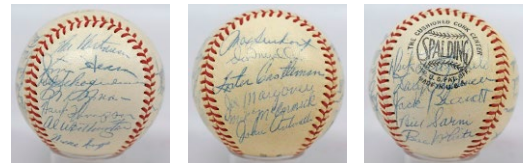

555 1956 Giants Team Ball w/real Mays 9 135
Really nice ball, this is a white and clean ONL Giles model. There are 24 total signatures, Manager Rigney is the usual stamp. The keys here include a fine earlier Willie Mays, Hoyt Wilhelm, Red Schoendienst, Hank Thompson (D'69), a Rookie Bill White and Dusty Rhoades. JSA LOA Full.