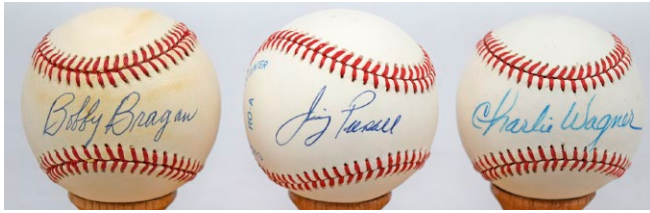

Baseball Autographs

Multi-Signed Baseballs

536 Lot of 100 Boston Brave and Red Sox Singles
8..... 150

Collection of 100 single signed baseballs, these are almost all former Boston Red Sox or Brave collectors. The condition varies but is clean overall, about half the balls are official, there should be hardly any personalizations. Duplication is minimal, these are from a very advanced Boston autograph collection and include players from the 1940s, possibly the 1930s. There could well be some tough obscurities in this fresh lot. These balls come in the lot: Brady Anderson, Bragan, Tom Brewer, Gene Conley, Rick Ferrell, Gaston, Greenwell, Kell, Klaus, Labine, Pellagrini, Tony Pena, Piersall, Sadowski, Turley and Charlie Wagner.