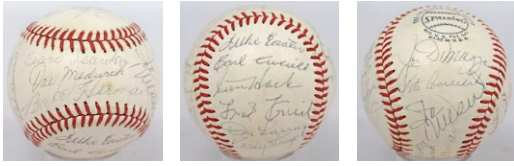

Baseball Autographs

543 1970s Old Timers w/DiMaggio & Stengel 8..... 180
Clean ONL Feeney ball, this might have been signed at a HOF Induction or other special event. There are 20 solid and consistent signatures. There are an impressive 10 HOFers on the ball. The key signatures here are: Stengel, Medwick, Joe and Vince DiMaggio, Musial, Averill, Easter, Hack, Babe Herman, Gomez and Hubbell. JSA LOAA.