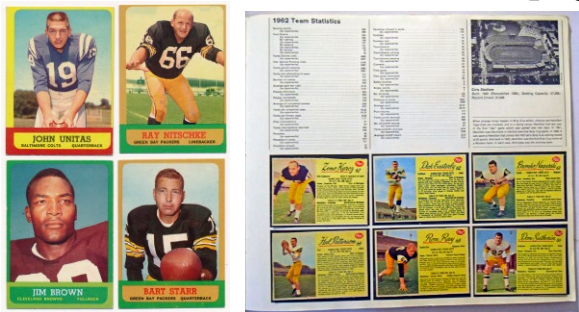

Football

799 1963 Topps
Near-Set (145/170) w/many stars Ex+ 300
Quality very near set, the condition really varies, with some severe centering issues but also some very solid Near Mint cards. Missing only Bob Lilly of the major stars, these better cards come in the lot: 1 Unitas Ex+, 14 J Brown Ex, 19 Groza Ex-Mt, 44 Jones Ex, 49 Tittle NM mc, 62 Ditka Ex, 74 Meredith SP NM mc, 86 Starr Ex-Mt+, 87 Taylor VG+, 95 Wood RC NM oc, 96 Nitschke RC NM oc, 98 Tarkenton Ex-Mt, 107 Marshall RC Ex-Mt, 110 Jurgensen Ex-Mt, 170 Checklist Ex+ unmarked.

800 1963 Topps CFL
Complete Set in Album 150
Mounted into the very attractive large format album as intended, this is the full 160-card set. The cards have bright color, the cuts vary but are more than acceptable overall. This is a fun book to peruse if you a vintage Canadian Football League fan.