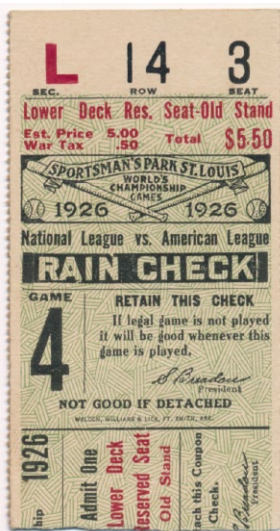

954 1926 World Series Game 6 VG..... 120
Brightly colored ticket, this has good eye appeal. There is one substantial crease and an ink notation on the reverse. The ticket offers crisp edges and presents very well. Behind Grover Cleveland Alexander, the Cardinals won this game 10-2.