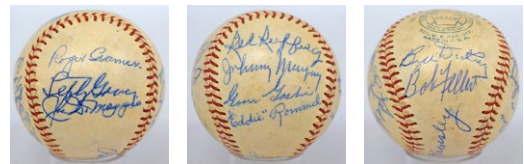

540 1948 Yankee Stadium Ceremony  
Signed Old Timers Ball (22 sigs) 9..... 200

Neat ball, this is a bright white OAL Harridge model. Filled with 22 solid and exceedingly consistent signatures, this looks great. We believe this was signed at a special 25th Anniversary game for Yankee Stadium. The autographs are impressive, with Joe DiMaggio, Home Run Baker, 1927 Yankees Waite Hoyt, Earle Combs, Bennie Bengough and Bob Shawkey. Other signatures include Johnny Mize, Bill Dickey, Charlie Keller, Red Rolfe, Jim Konstanty and Lefty Gomez. Fresh to the hobby, this really looks great. JSA LOAA.