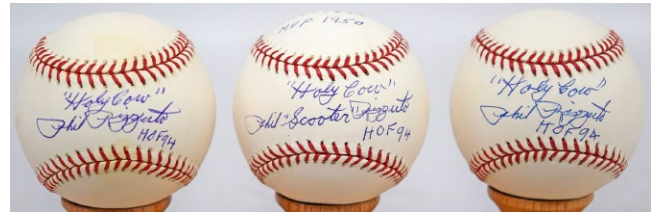

529 Phil Rizzuto
9.5 (Selig, HOF 94, Holy Cow, lot of 6) 180
Super clean lot, these are on Selig official balls. The inscriptions look great, each ball comes with its own PSA DNA LOA card. Nice lot with the great inscriptions.

526 Mickey Mantle
9 (Spalding MacPhail, superb) 300
Gorgeous and very scarce Mantle single, I cannot remember the last time we saw one of these on a high grade Spalding MacPhail model ball. The ball is in beautiful condition, Mickey signed this on the sweet spot in particularly bold and nice blue ballpoint ink. It would be difficult to imagine a nicer Mantle single on this neat ball. JSA LOA Full.