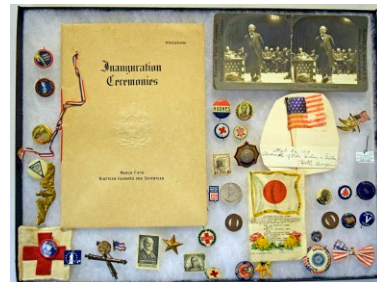

## Historical Memorabilia

596 1916 Woodrow Wilson Butterfly Box Display w/pins & invitations ..... 50  
Very interesting lot consists of generally smaller size Presidential and historical memorabilia from the Wilson era. Included is a 1917 Presidential Inauguration invitation and program, William Jennings Bryan stereoscope card, Harry Garfield 1909 TLS, many pins and some postcards. The condition is very clean overall.