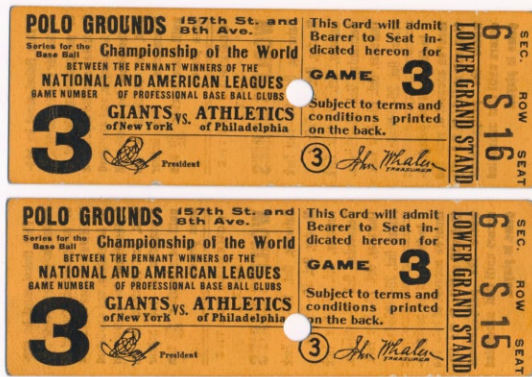

Baseball Memorabilia: Tickets

951 1911 World Series Full Ticket Matched Pair!..... 500
Rare matched pair of full tickets, these are for the 1911 World Series. Issued for game 3 at the Polo Grounds, the tickets have punch holes from the game as was the custom that year. The tickets both retain good color and nice edges, they each have moderate back wear. The 1911 World Series featured the two top teams of this era, the Athletics and the Giants, with a slew of HOFers. The A's beat the Giants four games to two.

952 1923 World Series Game 5 Full Ticket! PSA 1.5.. 1500
In the current market for sports memorabilia, top quality items come to the market all of the time. Still, every once in a while, something truly awesome comes to light. The offered lot is such an item. Owned by a bartender since the 1920s, this glorious full ticket is completely fresh to the hobby. Recently graded 1.5 by PSA, this is one of only a handful of full tickets from this game in existence. 1923 was of course the first Yankee team to win a World Series, the Yankees beat the crosstown rival Giants 8-1 in this particular game. The huge ticket offers bright color, outstanding eye appeal and a spotless back. A subtle staple hole in a good spot in between lower and stand by the right edge of the ticket led to the 1.5 grade. It is not very often that something of this quality and significance comes to market, who wants to instantly elevate the stature of their ticket collection? This is also ideal for any serious Yankee collector or for someone who appreciates great memorabilia.

953 1926 Babe Ruth Three Home Run Game!
(World Series Game 4) VG-Ex/Ex..... 600
(pictured to lower left)

One of the most desirable World Series tickets of its time, this was the only Babe Ruth three home run World Series game. A truly historic game, hardly anyone has accomplished this in all of baseball history. Aside from the historical value, this fine looking ticket has vibrant color and very clean surfaces, the edges look good. There is hardly any creasing, nothing visible, the separation on the back shows wear, the overall appearance is excellent. It will be interesting to see where these trade at in the future; it seems like a truly ideal item to sock away in a draw for the next few years.