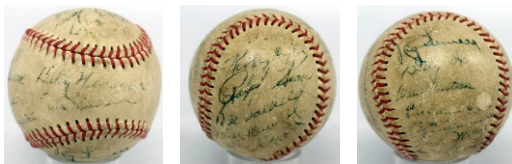

Team Signed Baseballs

552 1947 Pirates
Team Ball w/Hank Greenberg 6..... 150
Slightly worn unofficial ball may have seen some game use. There are 23 period fountain pen signatures, notable for Hank Greenberg on the sweet spot. Other signatures include Greenberg's protege Ralph Kiner, Billy Herman, Billy Cox, Preacher Roe, Bill Salkeld (D'67) and Fritz Ostermueller (D'57). The condition is rough but the ball is fully presentable. This is a very scarce ball from Hank Greenberg's final year in baseball, also notable for a Rookie Ralph Kiner. JSA LOA Full.