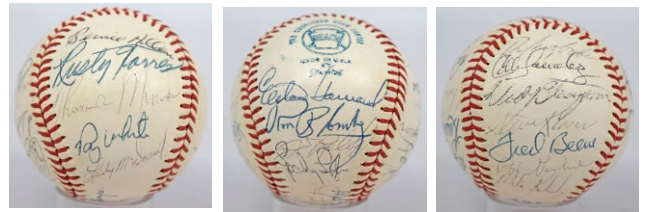

563 1972 Yankees Team Ball w/real Munson 240
Very clean OAL Cronin model ball, this has 25 period ink signatures. Amazingly enough, there are NO CLUBHOUSE signature, something you hardly ever see. The absolute key to this ball is a pleasing Thurman Munson in the center of one panel. The other signatures vary in darkness, everything is easily legible and nice. The other signatures include Elston Howard, Sparky Lyle, Roy White, Mel Stottlemyre and Johnny Callison. JSA LOA Full.