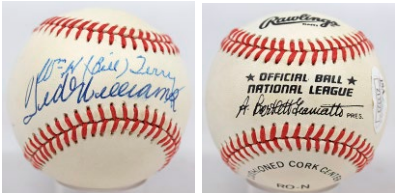

551 Terry/Williams 9.5..... 180
Classic signed baseball from the last two .400 hitters, this is signed by both in bold blue ballpoint ink. The ball is perfectly clean, this looks great. JSA LOA Full.