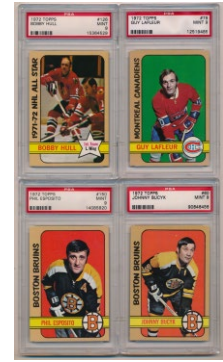

# Hockey

Dryden AS2 (3), 160 Ken Dryden, 1973 Topps  
17 Marcel Dionne (2), 81 Bill Barber RC, 116 Checklist  
Card, 149 Dave Schultz RC and 150 Bobby Orr. The high  
book value of just these listed cards is nearly \$800.