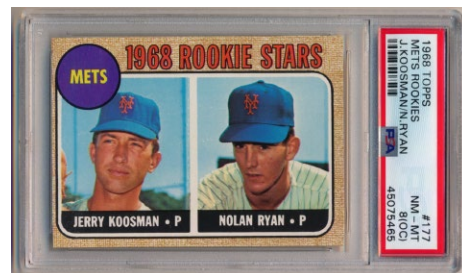

309 177 Ryan/Koosman RC PSA 8 oc 300
Classic card, this has four sharp corners and rich color. The card displays very well, with the usual centering to the left border.