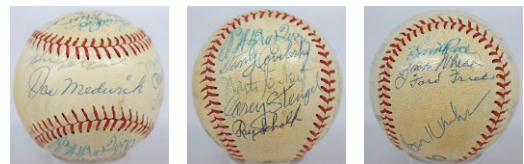

542 1969 HOF Induction Signed Ball
w/good content 8.5..... 150

Fine ball, this is a lightly coated Harper Sport Shop Official League ball. Noted HOF 1969 below the seal, we assume this is from the 1969 Hall of Fame induction. The ball has 17 quality period ink signatures. The content has no less than 15 HOFers, with note to Manush, Schalk, Carey, Medwick, Gehring, Wheat, Rice, Frick and Stengel. I also like that Paul Kerr and Bowie Kuhn signed the ball. Nice piece. JSA LOAA.