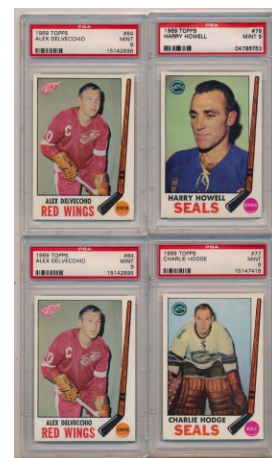

Hockey

894 1969 OPC

Collection of Approx. 540 w/many stars NM..... 250 Sharp and fresh lot, everything is in an individual holder for protection. We only reviewed the top stars for slabbing, our consignor had a great eye, there could well be some buried treasure here. These better cards come in the lot: 22 Gerry Cheevers, 30 Phil Esposito, 70 Bobby Hull, 88 Doug Favell RC, 165 Rogatien Vachon (3), 180 Jaques Plante (2), 182 Tom Horton, 186 Pat Quinn RC (2), 189 Terry Sawchuk, 201 Derek Sanderson (4), 207 J.Plante/G.Hall Vezina (5), 209 Bobby Orr Norris, 211 Glenn Hall AS (2), 213 Tom Horton AS (4), 214 Phil Esposito AS (6), 215 Gordie Howe AS, 216 Bobby Hull AS (3), 220 Jean Beliveau AS (2) and 231 The Stanley Cup. Centering varies mildly, this as nice a 1960s OPC condition lot as we have seen, the overall grade is a terrific Near Mint.

895 1969 OPC Gordie Howe Mr. Hockey PSA 9 ..... 30 Fun card has no number, this condition is immaculate.

896 1969 Topps 24 Bobby Orr PSA 6 ..... 30 Sharp card has a slight diamond cut, this is awfully nice for the grade.

897 1969 Topps 24 Bobby Orr PSA 8 ..... 60 Razor sharp card is centered very slightly to the right border, this looks terrific.

898 1969 Topps 30 Phil Esposito PSA 8 20

899 1969 Topps 30 Phil Esposito PSA 9 ..... 50 Razor sharp Espo card, I like the semi-angry look on his face here.

900 1969 Topps 42 Ratelle PSA 9 20

901 1969 Topps 61 Gordie Howe PSA 8 ..... 40 Superb 8, this is well centered with four super sharp corners.

902 1969 Topps