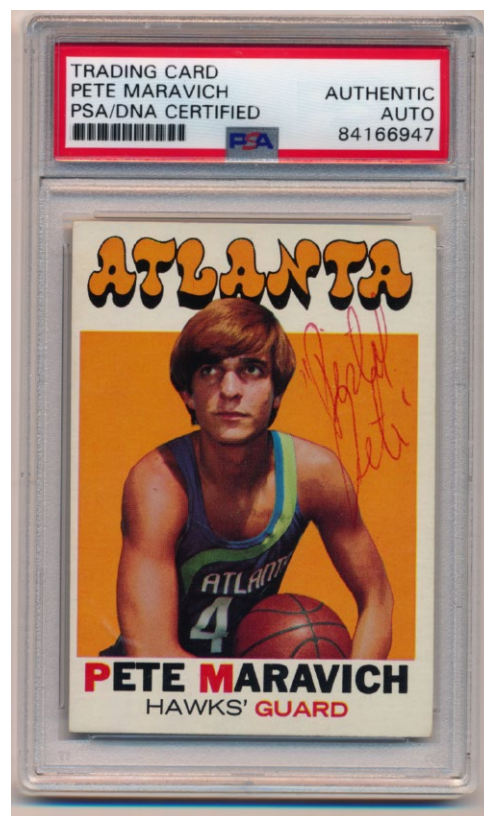

748 Lot of 66 PSA 8 - 10s 1981- 1988 w/stars 100
Single row box of lesser PSA graded basketball cards, there are 66 total cards from 1981 to 1989. There is a heavy concentration of Larry Bird and Boston Celtics stars, but also many cards of Jabbar, Erving and other NBA superstars. A full inventory will be on our website, there is probably some solid breakdown value here.

750 1971 Topps 55 Pete Maravich 9..... 750

Key signed card, these have been white-hot in recent years. The offered card has terrific color and slight corner wear. The back is clean, the surfaces are solid. The beloved Pete Maravich signed this in period red ballpoint ink in a good spot by the right border. The solid signature contrasts nicely against the card. Maravich sadly died in 1988 at only age 40, his signed cards are revered by collectors. PSA slabbed.