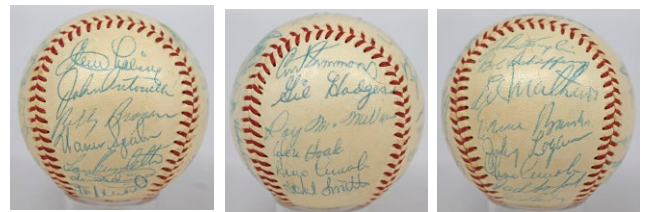

557 1957 NL All Stars Team Ball 8..... 240
Not a bad ball at all, this is a lightly toned ONL Giles model ball with a tiny smudge at the bottom of one panel. There are 28 total signatures in consistent period blue ballpoint ink. Six HOFers are on this ball: Mays, Banks, Alston, Mathews, Musial and Spahn. The other signatures include a really nice Hodges, Simmons, Bell, Don Hoak (D'69) and Burdette. JSA LOA Full.