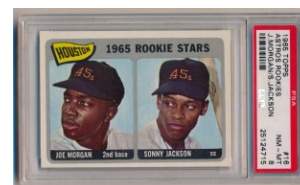

1965 Topps Push Pull

1. 273 Mantle/Berra SGC 6 150
   Exceptional quality for the issue, these usually have huge condition issues. Crisp and clean, this has great color and vibrant black borders. The back is bright and clean. This is a very fun and neat Mantle card.
2. 274 Ruth/Gehrig SGC 5.5 100
   Bright and clean, this has vibrant black borders. Fun card, this has only slight corner wear and a clean back.
3. 275 Stengel/Stengel SGC 5 50
   Neat Casey Stengel card, this has slight corner wear. Well centered, this is a nice Ex overall.