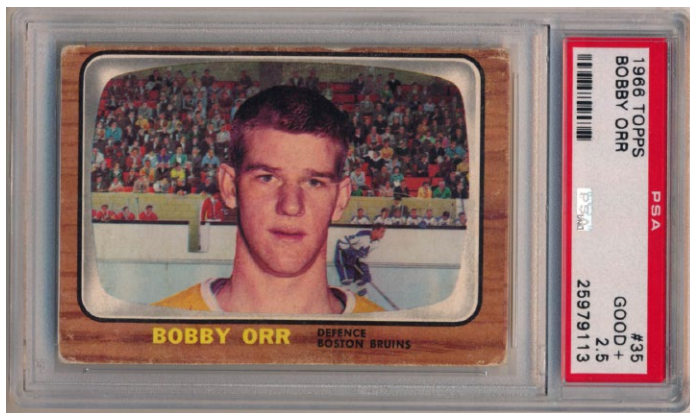

866 1966 Topps 35 Bobby Orr RC PSA 2.5..... 800
One of the ultimate hockey cards, this has rich color and no creases or wrinkles. The image looks great, the back is clean. The corners show wear but nothing excessive. Fairly well centered, this is a very attractive and pleasing card for the grade.

867 1966 Topps 63 Phil Esposito PSA 7..... 30
Sharp and quite clean, this is centered mildly to the left border.