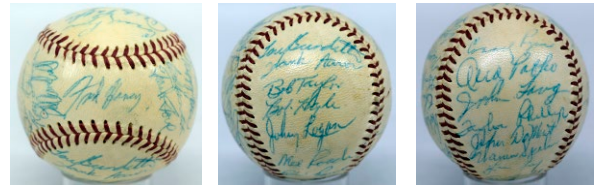

556 1957 Braves Team Ball 8.5..... 450  
Desirable World Championship team ball, this very popular team beat the Yankees. The offered ball is an off-white and reasonably clean ONL Giles model. There are a full 30 signatures, all in matching blue ballpoint ink. There are three HOFers: Hank Aaron, Warren Spahn and Red Schoendienst. Other keys include Buhl, Root, Jones, Pafko, Burdette and Crandall. JSA LOA Full.