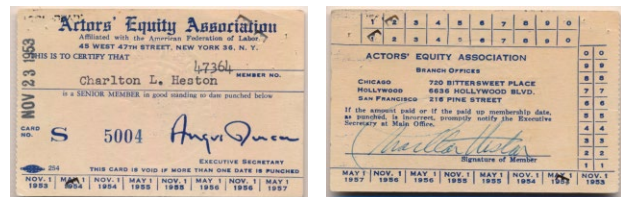

666 Stroheim, Erich Von 9..... 10
Visionary early director, he died in 1957. The offered example is special as it was obtained in person by a rigger for a Hollywood studio in 1955. This has a terrific period red ballpoint ink signature that contrasts perfectly against the clean postcard. JSA LOAA.

Vintage Hollywood In Person Collection

Fine and fresh lots, an employee for a Hollywood movie studio in the 1950s was a very serious autograph hound. Obtained at the time, these autographs were all signed and inscribed to the niece of this person. The signatures are on the back of various Hollywood and Los Angeles-related postcards.

667 Collection of 1950s Era Hollywood Autographs w/good content (34 pcs) 9..... 100
An exact listing will be on our web site, highlights include: Constance Bennett, Jack Carson, Olivia De Havilland, Gloria DeHaven, Kirk Douglas, Betty Grable, Henry Hull, Paul Lukas, Jack Palance, Vincent Price, Richard Webb (2) and Jane Wyman. JSA LOAA.

668 Collection of 1950s Era Hollywood Autographs w/good content (37 pcs) 9..... 100
An exact listing will be on our web site, highlights include: Beulah Bondi, Smiley Burnette, Carol Channing, Mara Corday, Jose Ferrer, Betty Grable, Sam Jaffe, Frank McHugh, Thomas Mitchell and Walter Winchell . JSA LOAA.