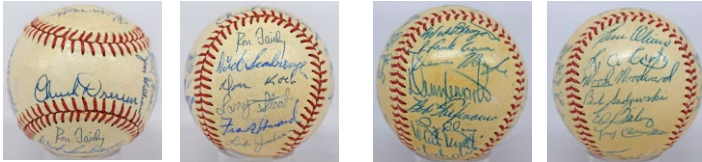

559 1963 Dodgers Team Ball 8.5 125
Desirable World Championship team ball, the signature of Bill Skowron precisely dates this as a 1963. Mildly toned unofficial ball has 23 quality blue ballpoint ink signatures. Keys include Alston, Durocher, Gilliam, Fairly and Wills. JSA LOAA.