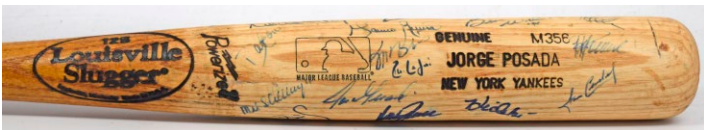

568 Mantle, Mickey Signed Limited Edition  
Plaque Bat (30/50) 9.5 ..... 480

Terrific Mantle signed bat, this is a supremely limited edition (30/50). The first time we have seen one of these, this unique bat was produced by a Where It All Began Bat Company. The bat has Mickey Mantle's 1981 Metallic HOF Plaque card custom mounted onto the bat. The plaque is signed by Mantle in bold blue sharpie ink. PSA DNA Full.