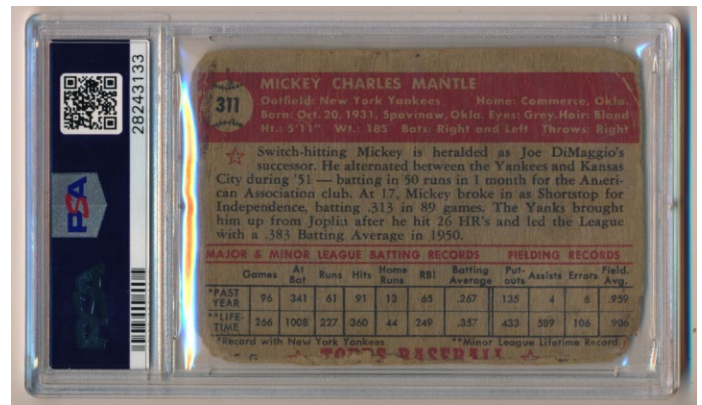

134 1952 Topps 311 Mickey Mantle PSA Authentic 1000

The ultimate baseball card to so many collectors, this is a truly an awful condition card. The card could not have any more corner wear, there is extensive creasing and general wear. Still the card retains most of its original color and oddly enough, has no back damage. With the prices rapidly escalating on this card, the offered lot is a chance to fill this most important hole in any collection without getting a second mortgage!