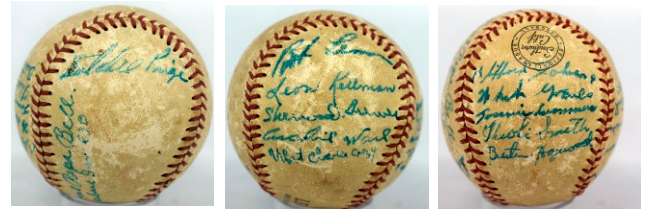

554 1951 Bob Lemon Negro League All Stars
w/Paige (13 sigs) 6..... 750
Very rare and unusual signed ball, there are 13 very bold and fine period blue ink signatures. Satchel Paige is at the top of one panel, a terrific period Cool Papa Bell signature is on the same panel. The other signatures include Bob Lemon, Sherwood Brewer, Clifford Johnson and Theoli Smith. Several of these players are not on the Negro Players website, but that site is probably not complete. JSA LOA Full.