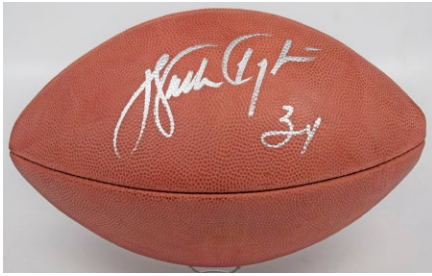

Football/Golf/Hockey

818 Auto Football Payton, Walter 9.5..... 150
Good piece, offered is a perfectly clean football signed by the beloved Walter Payton. This has a large and absolutely spotless silver sharpie signature with his #34. There is a hologram from when this was signed. PSA DNA Full.