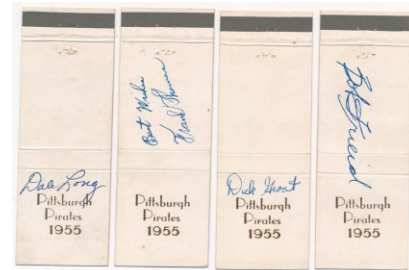

506 Cut Robinson, Wilbert 9..... 450
Vital HOF autograph, these are missing from even very advanced collections. Offered is a quality black fountain pen ink cut, this is smartly mounted to his Perez Steele card. PSA slabbed, this is a handsome display piece. Robinson died in 1934, and was a key figure in baseball history from the 1890s-1920s.

Baseball Autographs: General

508 1955 Pirates Vintage Signed Pirates Matchbook Covers (24 pcs) 9 300
Super cool lot, these are scarce 1955 Pirates dated full matchbook covers. Each was signed AT THE TIME in bold period blue ink. The autographs include Face, Friend, Groat, Law, Long, Both O'Brien Brothers and Thomas. JSA LOAA.