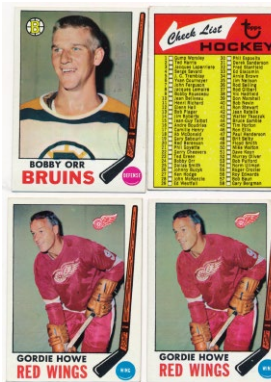

902 1969 Topps

Lot of Approx. 610 w/many stars Nm-Mt..... 200 Big lot of 1969/70 Topps hockey, these are sharp, fresh unpicked cards. There is duplication, these better cards come in the lot: 1 Worsley (2), 4 Savard RC (3), 10 Beliveau, 24 Orr, 30 Esposito (2), 31 Sanderson (2), 45 Horton, 61 Howe (2), 70 Hull, 76 Mikita, 89 Parent (2) and 132 Checklist. It should be possible to make at least one set. Condition is about 70% Near Mint to Mint or better, the balance mainly Near Mint due to centering. This is a very, very sharp lot with terrific content.