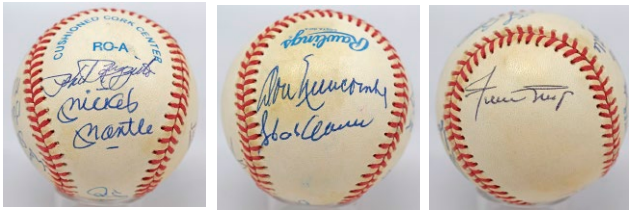

Baseball Autographs

549 MVP Winners w/Mantle, Mays & Aaron
9.5 (OAL Brown) 270
Great ball, this is the first time that we have seen one of these. Offered is a very high grade OAL Brown model ball with nine spotless blue ballpoint ink signatures, a few have inscriptions. The content is remarkable: Mantle, Mays, Aaron, Berra, Banks, Sauer, Rizzuto, Newcombe and Shantz. There is room if you want to add a few other signatures. It is extremely unusual to find Mantle, Mays and Aaron all together on this type of baseball. JSA LOA Full.