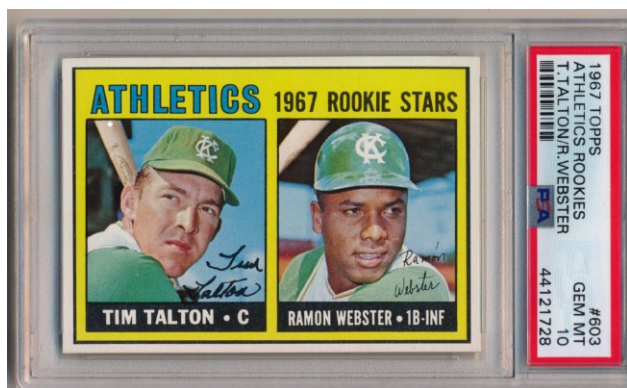

Baseball Cards

1967 Topps

301 569 Carew RC PSA 8..... 350
Centered to the right border a good way, this has four super sharp corners. The color is strong, there are no print issues.

302 581 Seaver RC PSA 8..... 600
Vital card, I like that this one does not have the usual diamond cut. Very attractive card, this has perfect color and pristine white borders. The corners are all super sharp, this is centered mildly to the left border.

304 603 A'S Rookies (High Graded, pop 1/1, the only 10!) PSA 10..... 300
Interesting card, this is from a gorgeous set we picked up at the National, the only 10 from the set. A true highest graded 1/1, this is from one of the most collected and popular of all Topps sets. We know there are many of you on the registry competing for the best 1967 Topps set, who wants to get a card that no one else has? Perfectly centered with four razor sharp corners, this is a stunning condition card.

305 1968 Kahns Agee

PSA 9..... 23

1968 Topps

306 50 Mays PSA 8..... 70
Much better centered than usually found, this card has four sharp corners and a great photo.

307 150 Clemente PSA 8..... 90
Not easy to find in quality, this example is well centered with four sharp corners. The color is terrific.

308 177 Ryan/Koosman RC PSA 7..... 300
Fine 7, this is reasonably well centered with four sharp corners. The color is very bright, this presents very well.

309 177 Ryan/Koosman RC PSA 8 oc 300
Classic card, this has four sharp corners and rich color. The card displays very well, with the usual centering to the left border.

310 247 Bench RC PSA 8..... 175
Centered slightly to the right border, this has four sharp corners. The image and color are both very solid.