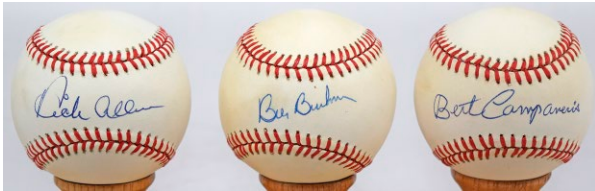

537 50 different signed signed balls
w/Dick Allen & Rocky Colavito 9..... 200

Clean lot of singles, all are on official balls. There are no personalizations. These are players from A-D, mainly 1940s-1980s era. Signatures include Dick Allen, Dusty Baker, Vida Blue, Mike Boddicker, Bill Buckner, Lew Burdette, Bert Campaneris, Chico Carrasquel, Cedar Cedeno, Ron Cey, Jack Clark, Rocky Colavito, Dave Concepcion, Al Dark and Rick Dempsey. All recognizable names, this can save a collector some real time and money versus doing these as singles. JSA LOAA.