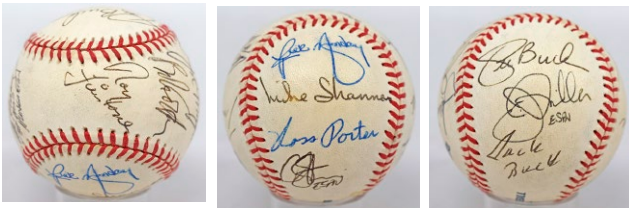

546 Broadcasters w/great content (13 sigs) 9 150
One of the ultimate broadcaster signed baseballs, this came from Mike Shannon's restaurant. Something you just never see, this is a clean Selig ball. The autographs include Jack and Joe Buck, Tim McCarver, Joe Morgan, Jon Miller, Roy Firestone, Mike Shannon and Rick Monday. JSA LOAA.