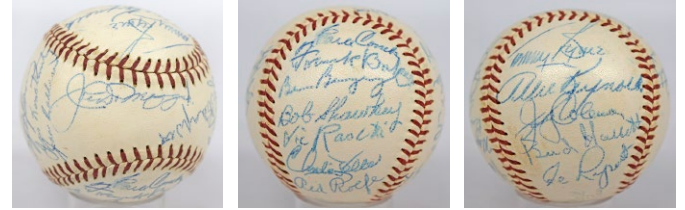

540 1948 Yankee Stadium Ceremony  
Signed Old Timers Ball (22 sigs) 9..... 200

Neat ball, this is a bright white OAL Harridge model. Filled with 22 solid and exceedingly consistent signatures, this looks great. We believe this was signed at a special 25th Anniversary game for Yankee Stadium. The autographs are impressive, with Joe DiMaggio, Home Run Baker, 1927 Yankees Waite Hoyt, Earle Combs, Bennie Bengough and Bob Shawkey. Other signatures include Johnny Mize, Bill Dickey, Charlie Keller, Red Rolfe, Jim Konstanty and Lefty Gomez. Fresh to the hobby, this really looks great. JSA LOAA.