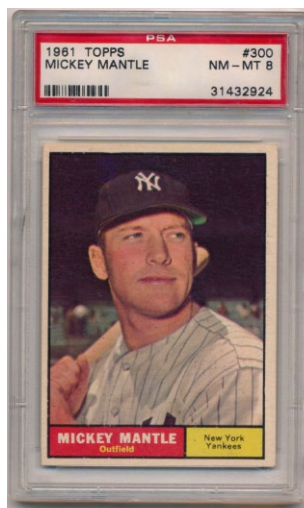

220 300 Mantle PSA 8..... 600
Centered to the left border, this has four sharp corners and a perfect image. There are no print issues, this is a very fresh looking card from of Mantle's greatest seasons.

221 417 Marichal RC SP PSA 9..... 400
Superb 9, this has outstanding centering. The corners are all Mint, the borders are pristine, this card could not be any nicer, and is just in amazing condition.

222 436 Maloney RC SP PSA 8..... 20
223 536 Tuttle PSA 9..... 15

224 563 Bob Cerv PSA 9..... 600
One of the toughest 1961 Topps high numbers to find centered, Cerv became famous in part due to his role in the 61 movie (he roomed with Maris in 1961). Almost always found with terrible centering, the offered card is incredibly well centered. The corners are all Mint, the borders are immaculate. Fully deserving of this lofty grade, how wants to upgrade their 61 set or 61 Yankee team run? Freshly graded, terrific card.

225 576 Maris AS SGC 7.5 50
Key high number, this has four very sharp corners, no print issues and a perfect image. Slight centering to the left border keeps this at a 7.5.

226 578 Mantle AS SGC 8 150
The key to this great set, this is missing from many sets. Very sharp and fine, this card has four terrific corners, a perfectly clear photo, clean borders and no print issues. Slight centering to the right border kept this out of contention for a 9, solid card.