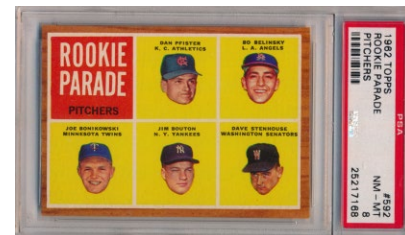

## 1963 Topps

237 115 Yaz PSA 8..... 60

Razor sharp with a perfect blue border, mild centering to the lower left corner kept this from grading a 9.

238 115 Yaz SGC 9..... 400

Really nice card, this is not an easy thing to find in a Mint 9 holder. The offered card is very well centered with four super sharp corners. The image is perfect, there is no chipping in the blue borders. Who wants to seriously elevate the stature of their high grade 63 set?