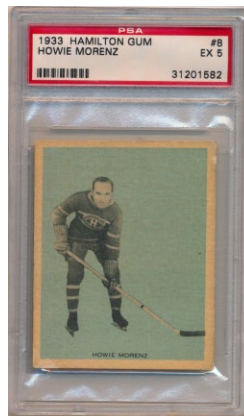

Hockey Cards - Amazing Single Owner Collection

823 1933 Hamilton Gum 8 Howie Morenz PSA 5..... 480
Ideal mid-grade of the legendary Morenz, this is well centered with slightly toned borders. The image looks good, the back is clean, the corners are not bad at all. Nice card.

824 Beehive 1930s - 1960s Collection (64 pcs) w/key HOFers 125
Fun lot of these highly evocative photos. We believe these are mainly from the 1950s and possibly early 1960s. These have different color mounts, there is no obvious duplication, the condition is clean overall. Key HOFers here include: Beliveau, Geoffrion, Harvey, Hull, Mikita, Parent, Schmidt, Ullman and Worsley.

825 1954 Topps 18 Doug Mohns RC PSA 6..... 25
Crisp and clean, this has solid corners and is centered mildly to the top border.