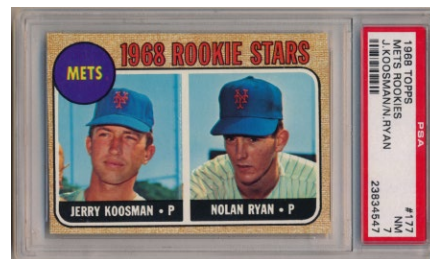

305 1968 Kahns Agee

PSA 9..... 23

1968 Topps

306 50 Mays PSA 8..... 70  
Much better centered than usually found, this card has four sharp corners and a great photo.

307 150 Clemente PSA 8..... 90  
Not easy to find in quality, this example is well centered with four sharp corners. The color is terrific.