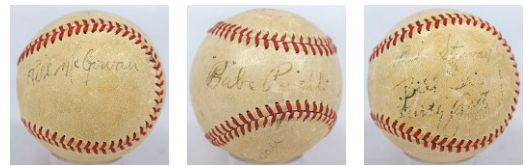

539 1940s/1950s Umpires w/McGowan
on own panel (6 sigs) 7..... 200

Mid-grade ball has six period umpire signatures. This is notable as the key Bill McGowan signature (HOF; D'54) is 100% displayable as a single. The other signatures include Babe Pinelli, John Quinn, Bill Stewart (hockey HOFer) and Larry Goetz. Neat ball. JSA LOAA.