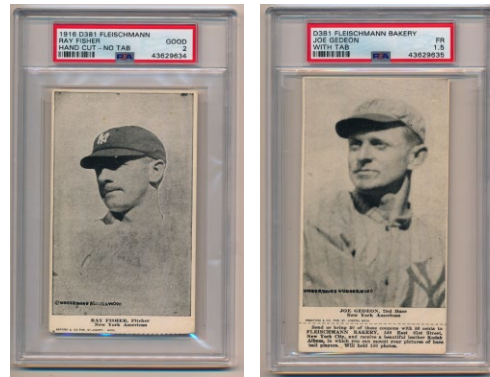

83 1921 Schapira Brothers Babe Ruth Portrait PSA 3..... 300
Novel cardboard Babe Ruth card from 1921, this is the classic portrait image. The offered card is special as it has the full black contact line through much of the card, allowing PSA to give this a numerical grade. Colorful and well cut, the back was in a photo album but has no paper loss. Cut thin at one spot on the right border, the card retains vibrant original color and displays very well for the grade.

84 1921 Schapira Brothers Babe Ruth
Waiting For A High One (Highest Graded) PSA 4..... 450
So hard to find with full borders, this is a fine looking unusual image of Babe Ruth in the field. Produced in 1921 at the height of Ruth's fame, this novel card has a charming period look and feel. There are no creases or wrinkles, the back is fine, this is well centered. These hardly ever get numerical grades, this may well be the finest one in a holder.

85 1923 Lections Meusel, Bob PSA 1 mk..... 75
Very scarce type-card, this is a Yankee star. The card earns its 1 with extensive creasing and wear, but it does not look ugly or abused.

86 1927 Exhibit Babe Ruth SGC 1 270
Uncommon 1920s Ruth exhibit card from his ultimate season, we hardly ever see these. The offered card has a chip at the upper left corner and surface wear by the top border. The card retains good color and has a clean back, there is one pinhole.