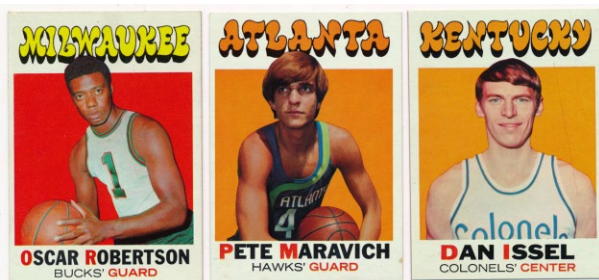

738 Bankers Box of 1970s Basketball Near-Sets (15 pcs) NM - Nm-Mt ... 200

Quality box lot of 1970s basketball cards, these are sharp cards, nothing has been picked for grading and there should be strong candidates, especially in the late 1970s. The lot breaks down as follows: 1972/3 Topps (157 different & 152 different, all commons and minors); 1973/4 Topps (231/264 commons/minors); 1975/6 Topps (500+ cards w/some stars); 1976/77 Topps (108/144); 1977/78 Topps Complete Set; 1978/79 Topps (three sets) and 1979-80 Topps (two sets). Also included is a partial 80/1 Topps set, Topps Archive 1981-1991 wax box and 1992/3 Stadium Club NBA set.

739 Huge 1971 - 1975 Topps High Grade Collection w/stars (2,300+) NM to Nm-Mt . 300

Offered is a huge 3-row box loaded with fresh, unpicked basketball cards from 1971-1975. These are high grade cards. There is substantial duplication, please note our counts are approximate. There will be a very large number of secondary stars and specials, providing for tremendous breakdown value. The lot is roughly as follows: 1971 (445) w/1 Robertson, 35 Havlicek, 47 Cowens RC (2), 55 Maravich, 63 Lanier RC (2), 79 Cunningham, 80 Wilkens, 91 Tomj RC (2), 142 Chamberlain, 144 NBA Checklist (5), 147 ABA LL (3), 152 Brown RC (2), 170 Barry RC, 200 Issel RC (2); 1972 (450) w/1 Chamberlain, 7 Cowens (3), 25 Robertson (2), 32 Jackson RC, 44 Barry (3), 60 Frazier (2), 100 Abdul-Jabbar (2), 110 Havlicek (3), 122 Bradley (2), 144 Riley (2), 161 Havlicek AS, 163 Abdul-Jabbar AS, 164 West AS, 171 Jabbar LL, 172 Jabbar LL (2), 173 Wilt LL, 175 Wilt LL, 180 Gilmore RC (2), 230 Issel (3), 248 ABA Checklist, 255 Erving AS (2); 1973 (425) w/40 Cowens, 50 Jabbar, 100 West; 1974 (436) w/10 Maravich, 55 Robertson (2), 100 Havlicek, 129 Collins RC (4), 200 Erving, 226 Nets TL, 249 ABA Champ (Erving), 257 Karl RC and 1975 (575) w/77 Walton, 80 Havlicek, 254 Malone RC, 282 Erving TL, 298 Jones RC (2), 300 Erving (2).

740 1974 Topps Complete Set NM 100
Sharp and fresh set, nothing has been picked for grading. Centering varies, these average a solid Near Mint to our eyes without respect to centering. The key cards grade as follows: 1 Jabbar NM oc, 10 Maravich NM, 39 Walton RC NM, 129 Collins RC NM, 176 West NM, 196 Gervin RC Ex-Mt+, 200 Erving NM and 250 Chamberlain NM.

741 1976 Topps 1 Julius Erving PSA 9..... 150
A key to a Mint 9 set, this card is truly razor sharp. The corners are amazing, you have to love this fun image of Dr. J taking a drink during a game.

742 1976 Topps 100 Kareem Abdul Jabbar PSA 9..... 50
Dead Mint card, it does not get much nicer than this.