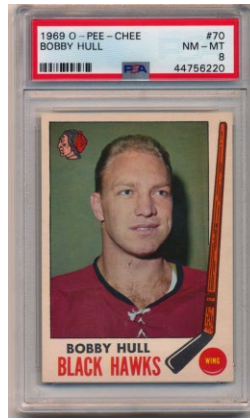

886 1969 OPC 70 Bobby Hull PSA 8..... 50
A key to an 8 set, this is well centered with four sharp corners.

887 1969 OPC 138 Tony Esposito RC PSA 9..... 200
Key card, this is a freshly graded Mint 9. Nicely centered with four super sharp corners, this is an awfully clean card. The blue back shows no wear, this looks great.