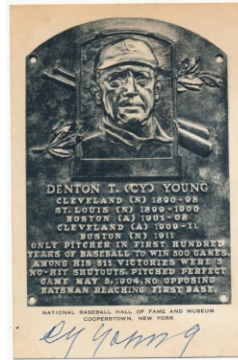

Baseball Autographs