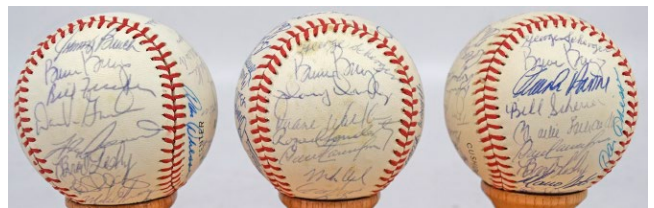

564 1982 Reds Team Ball (lot of 12, all w/Bench & Seaver 8 180
Quality lot of clean Reds team balls, each is on an official ONL Feeny ball. The balls tend to have 28-34 signatures per ball and are nice. Each ball has Johnny Bench, Tom Seaver, Dave Concepcion, Cesar Cedeno, Tom Hume and Ron Oester. JSA LOAA.

560 1964 Braves Team Ball 9 150
Clean ball has even toning, possibly a very subtle clear-coat (there is no cracking). There are 27 superb blue ballpoint ink signatures. Exceptionally nice and consistent, this quality team nearly made the World Series with 88 wins. Keys here include Aaron, Mathews, Spahn, Torre, Bragan, Carty, Felipe Alou and Cloninger. This is a really nice ball. JSA LOAA.