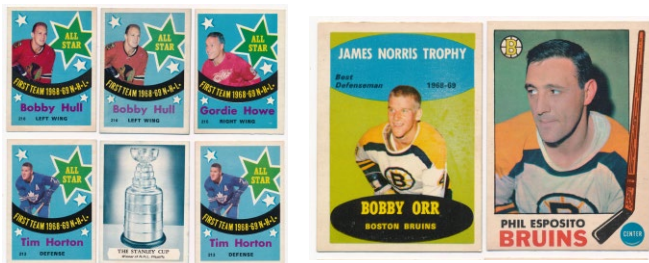

Hockey

894 1969 OPC

Collection of Approx. 540 w/many stars NM..... 250 Sharp and fresh lot, everything is in an individual holder for protection. We only reviewed the top stars for slabbing, our consignor had a great eye, there could well be some buried treasure here. These better cards come in the lot: 22 Gerry Cheevers, 30 Phil Esposito, 70 Bobby Hull, 88 Doug Favell RC, 165 Rogatien Vachon (3), 180 Jaques Plante (2), 182 Tom Horton, 186 Pat Quinn RC (2), 189 Terry Sawchuk, 201 Derek Sanderson (4), 207 J.Plante/G.Hall Vezina (5), 209 Bobby Orr Norris, 211 Glenn Hall AS (2), 213 Tom Horton AS (4), 214 Phil Esposito AS (6), 215 Gordie Howe AS, 216 Bobby Hull AS (3), 220 Jean Beliveau AS (2) and 231 The Stanley Cup. Centering varies mildly, this as nice a 1960s OPC condition lot as we have seen, the overall grade is a terrific Near Mint.