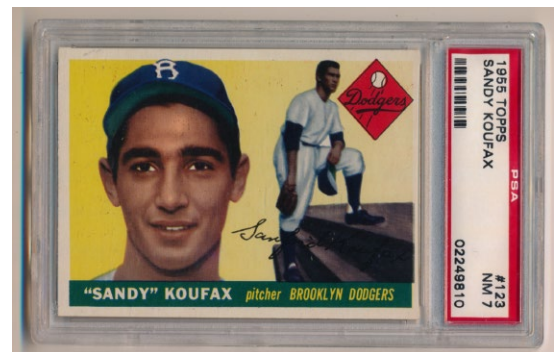

166 1953 Topps 82 Mickey Mantle SGC 4.5 (superb) 1000
Gorgeous 53 Mantle, this is an amazing card for the grade. Perfectly centered, this has amazing color and a wonderful image. The red bottom border looks good, the surfaces are quite clean. The corners exhibit only very mild wear, we could not see any creases or wrinkles, even under magnification. This is the kind of card that can stand out in a crowd.

179 1955 Topps 123 Koufax RC PSA 7..... 700
Nice 7, this has particularly rich color and a terrific image. There is hardly any print, the borders are bright white. Centered mildly to the right border, this has four very sharp corners.

181 1955 Topps 164 Clemente RC PSA 6..... 1000
Another vital card, this one has truly amazing color. As rich as it gets, the image looks terrific. Centered to the lower left corner, this has four square corners. The borders are white, the surfaces are pristine.