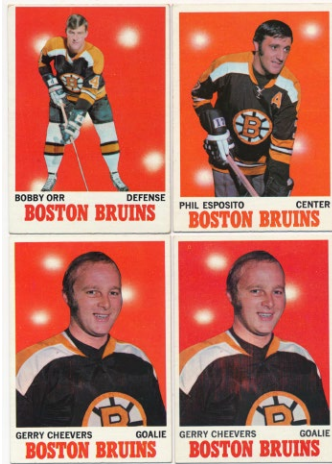

Hockey

917 Superb 1970s OPC & Topps Bruins Collection w/many Orrs (603 cards) + extra 3 binders Bruins cards

Ex-Mt/NM..... 200

A fine bankers box lot of Boston Bruins cards, the condition varies but averages Ex-Mt/NM overall. Nothing has been picked for grading, there could be something here. Loaded with Bobby Orr, Phil Esposito and the other star players, the lot breaks down roughly as follows: (1) 28 1970-1 Topps w/ Orr, Cheevers (3), Esposito (3); (2) 1972/3 OPC (44) w/Orr, Orr IA, Orr Leaders etc; (3) 206 1970s OPC cards w/stars; (4) 325 1970s Topps cards w/many stars. The breakdown value here is likely to be tremendous. Also included are three binders of Bruins OPC and Topps and related cards from 1977 through the late 1980s (700+ cards with many stars, high grade).

922 1971 OPC

Complete Set minus one checklist Ex..... 200
Classic hockey set, this is loaded with Rookie Cards and classic stars. The condition varies here, the set is about 25% Ex-Mt, the balance VG-Ex and Ex. The key cards grade as follows: 45 Ken Dryden RC PSA 4, 50 Bobby Hull Ex-Mt oc, 60 Gilbert Perreault Ex, 100 Bobby Orr PSA 3, 110 Tony Esposito Ex, 114 Bobby Clarke Ex, 133 Marcel Dionne RC PSA 6, 148 Guy Lafleur RC PSA 4, 193 Darryl Sittler Ex oc, 195 Jacques Plante Ex-Mt oc, 245 Bobby Orr Double Ex, 251 Bobby Orr AS1 Ex-Mt, 261 Bobby Hull AS2 Ex, 262 Gordie Howe Retires VG-Ex/Ex, 263 Jean Beliveau Retires Ex and 264 Checklist Card Ex unmarked.