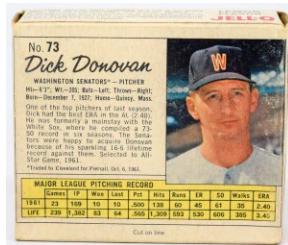

400 1962 Jello 73 Dick Donovan Full Box Ex..... 75
Always fun, this is a clean full 1962 Jell-O baseball card box. Sealed with the jello inside, this is tight, bright, crisp and quite clean.

401 1962 M118 Baseball Monthly Premiums 84 different in original envelopes w/key HOFers NM to Nm-Mt. 300

Great lot, these are in the original envelopes as issued, it might be a set but there is no Mantle so we will not make that claim. These are on thin stock but offer wonderful, often unique images that one does not see on other cards. The set is a mix of classic HOFers from the past and current players. The condition is quite sharp overall. The content is amazing, with note to Aaron, Ashburn, Banks, Cobb, DiMaggio, Feller, Gehrig, Greenberg, Koufax, Maris, Mays, Jackie Robinson, Ruth and Ted Williams among so many more. The Ashburn card alone has sold for $50, the Early Wynn $38, so the breakup value is likely substantial. Nice lot.