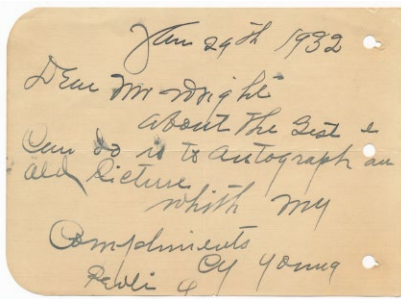

Baseball Autographs