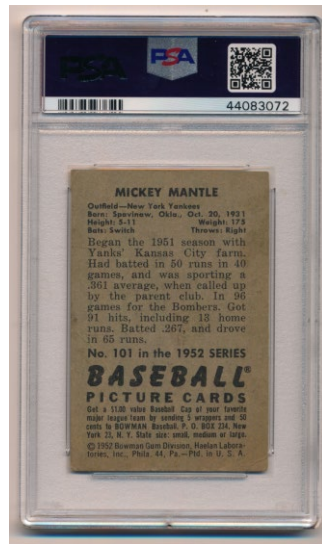

Baseball Cards

132 1952 Bowman 101 Mantle PSA 2..... 150
An awfully nice card for the grade, this card has rich color, no print issues and good overall centering. The borders are white, there no real creases. The card has some stray and very subtle nicks by the bottom border, mainly visible on the back. PSA was awfully conservative with the 2 grade here, the winning bidder should really like this card.