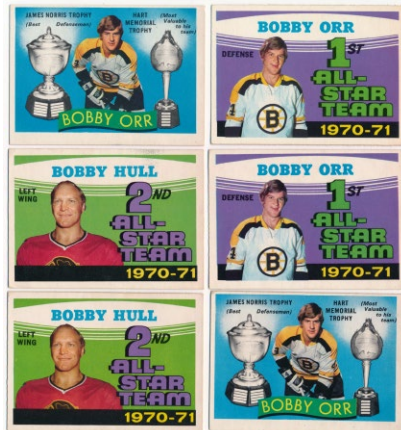

918 1971 OPC 133 Marcel Dionne RC PSA 7..... 50
Crisp and clean, this is centered to the upper right corner.

919 1971 OPC 251 Bobby Orr AS1 PSA 8..... 25

920 1971 OPC 263 Jean Beliveau Retires PSA 8..... 25

921 1971 OPC Collection of 138 w/many stars
Ex-Mt 100

Somewhat varied lot, it is heavy with Bruins cards. Condition varies but averages Ex-Mt overall to our eyes. The PSA cards look much, much better than their technical grades. The better cards come in the lot: 20 Phil Esposito, 100 Bobby Orr, 110 Tony Esposito PSA 3, 133 Marcel Dionne RC PSA 2, 245 Bobby Orr Double (2), 251 Bobby Orr AS1 (2), 261 Bobby Hull AS2 (2) and 262 Gordie Howe Retires.

923 1971 Topps 100 Bobby Orr PSA 8..... 50
Popular Orr card, this has terrific color and four sharp corners.

924 1971 Topps 110 Tony Esposito PSA 10..... 100
Desirable card, this is his first Topps card. Recently graded, this has four razor sharp corners, great color and pristine surfaces. Who wants a 10 HOFer from 1971?

925 High Grade 1971 - 1973 Topps Lot
(approx. 2000 cards) NM to Nm-Mt. 200

Very sharp and fine lot, this is a 3-row box with clean 1971/2 - 1973/4 Topps hockey cards. There are approximately 700 71/2s, 750 72/3s and 550 73/4s. The 71/2s are NM to Nm-Mt overall with some centering issues, the other two years are Nm-Mt overall. Fresh to the hobby, nothing has been picked for grading, there is of course duplication. There are a ton of secondary stars, these better cards come in the lot: 1971 Topps 1 Espo/Bucyk/B Hull LL (2), 2 Orr/Espo/Bucyk LL (2), 3 Espo/Orr/Bucyk LL (3), 50 Hull (2), 70 Howe, 110 T Esposito FTC (2), 111 Checklist (tiny mark), 125 Mikita, 1972 Topps 18 Marcel Dionne, 20 Tony Esposito, 61 Espo/Hadf/B.Hull LL (2), 62 Orr/ Espo/Ratelle LL, 63 Espo/Orr/Ratelle LL, 79 Guy Lafleur, 90 Bobby Clarke, 94 Checklist 1-176 (2), 100 Bobby Orr, 126 Bobby Hull AS1, 127 Ken