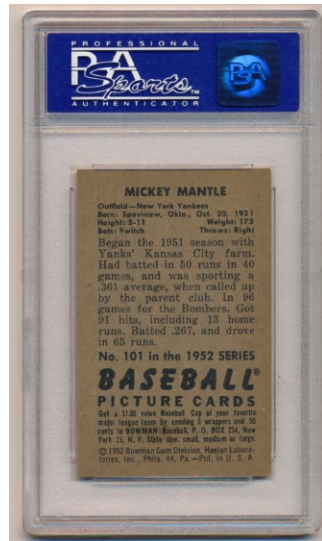

133 1952 Bowman 101 Mantle PSA 6..... 900
Very hot card of late, this one has a fine image with good color and no print issues. The corners come to points, this is centered to the left border.