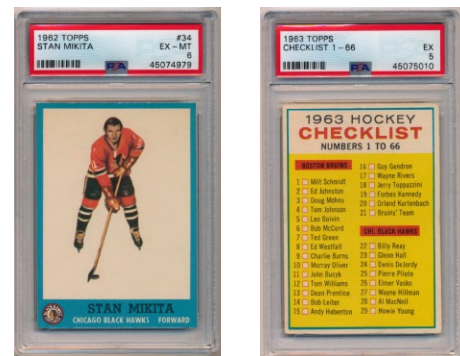

851 1962 Topps 34 Mikita PSA 6..... 25

852 1962 Topps 66 Checklist PSA 5 50
Bright and clean, this is completely unmarked, a touch by one corner keeps this at a very vibrant 5.