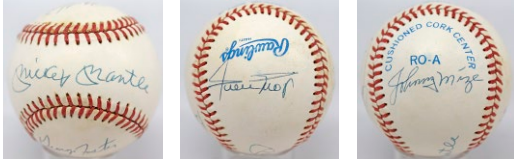

544 50 Home Run Hitters w/Mantle & Mays (6)
9 (OAL Brown) 150
Another ball that has totally dried up in the market, this example is signed by Mantle, Mays, Mize, Foster, Kiner and Fielder. The Mantle and Mays signatures are perfect. JSA LOA Full.