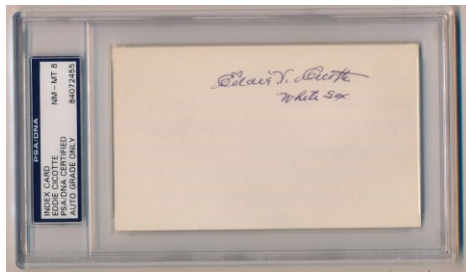

500 3 x 5 Cicotte, Eddie PSA 8..... 150
Perfect quality, this vital 1919 Black Sox pitcher signed this by the top border. Signed Eddie Cicotte White Sox, everything is in perfect blue ballpoint ink. This is slabbed PSA 8.