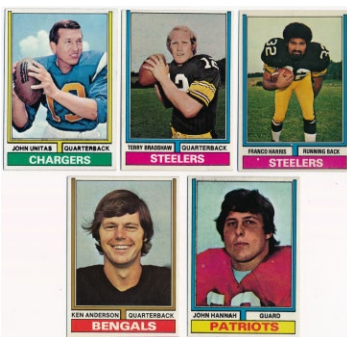

809 1980s Football Set Run
NM - Nm-Mt.....150
Banker's box of high grade football, nothing has been touched for grading. The lot is as follows: 1983, 1984, 1987, 1988, 1990 Topps, 1989 Score, 1994 Topps Finest, 2000 Topps Factory (w/Brady RC), 2003 & 2004 Topps Factory Sets.