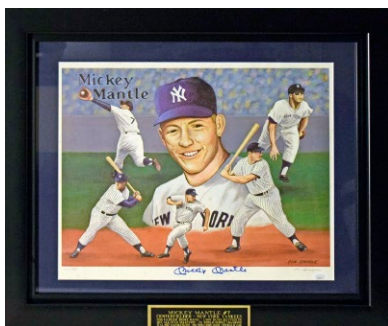

470 Mantle, Mickey Signed/Framed Sprague Print 9.5. 100
Always fun, this print does not come around very often. Smartly matted and framed to 24x19, this is a very engaging display. Mickey signed the limited edition (631/750) print in Mint blue sharpie ink in a perfect spot by the bottom center. JSA LOA Full.