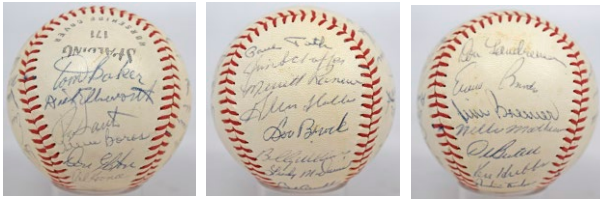

Baseball Autographs

558 1963 Cubs Team Ball w/Ken Hubbs 9 180
Very clean ball, this Cubs model ball has 26 total signatures. There are four HOFers: Banks, Brock, Santo and Billy Williams. The key here is sadly Ken Hubbs; other better signatures Bob Kennedy, Larry Jackson and Jim Brewer. JSA LOA Full.