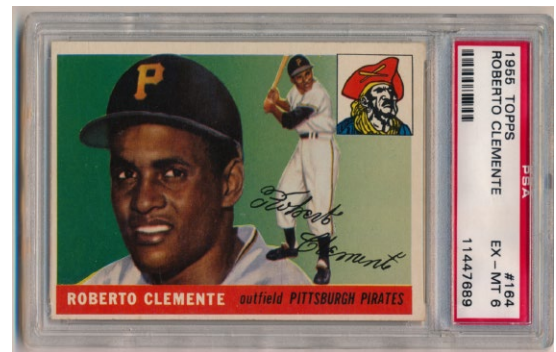

166 1953 Topps 82 Mickey Mantle SGC 4.5 (superb) 1000
Gorgeous 53 Mantle, this is an amazing card for the grade. Perfectly centered, this has amazing color and a wonderful image. The red bottom border looks good, the surfaces are quite clean. The corners exhibit only very mild wear, we could not see any creases or wrinkles, even under magnification. This is the kind of card that can stand out in a crowd.

179 1955 Topps 123 Koufax RC PSA 7..... 700
Nice 7, this has particularly rich color and a terrific image. There is hardly any print, the borders are bright white. Centered mildly to the right border, this has four very sharp corners.

181 1955 Topps 164 Clemente RC PSA 6..... 1000
Another vital card, this one has truly amazing color. As rich as it gets, the image looks terrific. Centered to the lower left corner, this has four square corners. The borders are white, the surfaces are pristine.