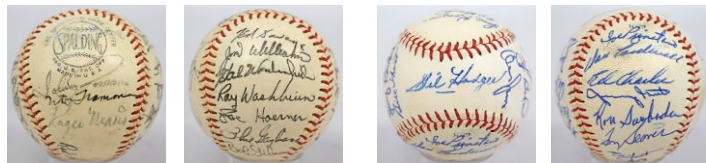

561 1967 Cardinals Team Ball w/Maris 8 210
Clean World Championship team ball, these are always popular. The winners of a seven game classic against the Red Sox, this is a nice off-white ONL Giles model ball. There are 23 signatures in black ink, the Maris is a touch light but nice. The other keys include Gibson, Brock, Flood, Schoendienst, Shannon and Washburn. JSA LOA Full.

565 Aaron/Oh Signed Limited Edition Bat 9 240
Great bat, this is a custom Hank Aaron/Sadahara Oh limited edition (162/500) International Home Run Kings bat. Aaron and Oh signed the bat in solid blue sharpie ink. This is the first time that we have seen or handled one of these. JSA LOA Full.

562 1968 Mets Team Ball 9.5 60
Stunning condition team ball, this is signed on an official Mets model baseball. Consigned directly by the son of the Mets trainer at the time, the autographs are in amazingly clean and bold period blue ballpoint ink, the ball is pristine, there are a full 28 signatures. Hodges unfortunately is a stamp, the other autographs include a very early Seaver, Berra, Jones, Agee, Frisella, Selma and Koonce. JSA LOAA.

567 HOFers Signed Bat w/Ted Williams (40+) 9.5 390
Neat HOF signed bat, this is a perfectly clean Rawlings HOF model. Loaded with flawless blue sharpie ink signatures, there are over forty signatures. Remarkably bold and clean, this as nice as it gets for autographs on a bat. The content is very impressive, with note to Ted Williams, Sandy Koufax, Willie Mays, Hank Aaron, Nolan Ryan, Cool Papa Bell (rarely on these kinds of bats), Don Drysdale, Ernie Banks, Johnny Bench, Yaz, Charlie Gehringer, Jim Hunter, Hal Newhouser and Mike Schmidt. Based on the deceased players, this was signed in the very early 1990s. JSA LOA Full. 83