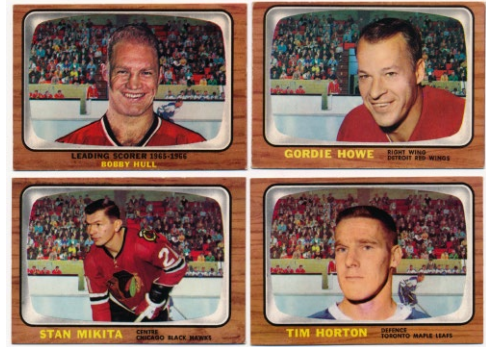

869 1966 Topps Fine lot of 300 cards w/many stars NM 200
Huge lot of 1966 Topps hockey, these are fresh cards, only the major stars were reviewed for slabbing. Our consignor had a very good eye and collected these over several decades, the condition overall is very impressive. Slabbing has made lots like this almost impossible to find. These better cards come in this fine lot: 12 Johnny Bower, 13 Terry Sawchuck, 17 Eddie Shack (2), 23 Ed Giacomin, 26 Rod Gilbert, 29 Jean Ratelle (2), 31 Harry Sinden RC CO, 39 Johnny Bucyk (2), 62 Stan Mikita, 64 Hull, 65 C. Hodge/Worsley (2), 72 Yvan Cournoyer, 77 Frank Mahovlich, 78 Dave Keon, 79 Red Kelly (3), 80 Tim Horton, 85 Bernie Geoffrion, 102 Alex Delvecchio, 103 Peter Mahovlich RC (2), 109 Gordie Howe, 124 Stan Mikita AS, 126 Glenn Hall AS and 130 Gump Worsley AS.