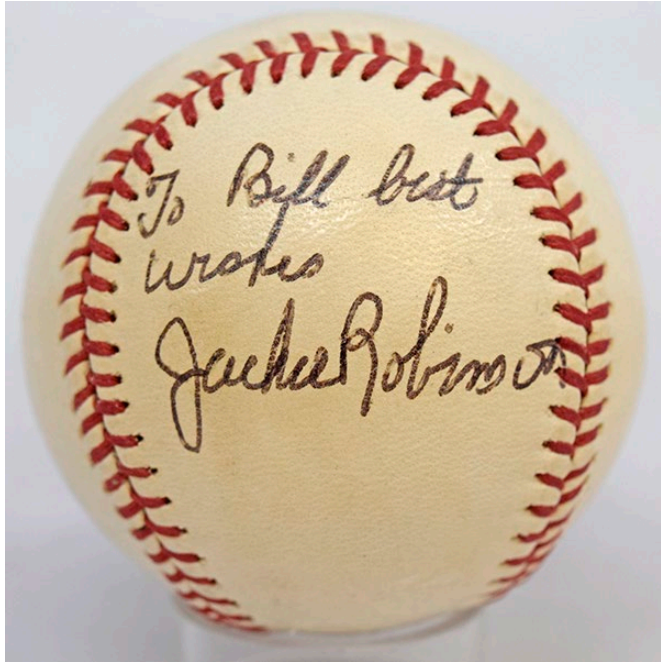

Baseball Autographs

533 Mike Trout (14, 16 MVP) 8.5..... 100
The hottest and best baseball player in the world, offered is a snow white Manfred model ball. This is signed Mike Trout 14, 16 AL MVP. The signature is not perfect but is pleasing. This has an MLB hologram, it was signed on May 8, 2018. Not an easy ball to find, it is great to find one with such a great inscription!

534 Bill Veeck 8..... 300
Desirable single of this very creative HOF owner, Veeck died in 1986, five years before becoming a HOFer. Offered is a very clean and white Spalding Pro League model baseball. This has a very attractive flowing blue ballpoint ink signature on a side panel. Signed simply Bill Veeck, this fine signature contrasts very nicely against the exceptionally clean ball. This is a perfect ball to use to fill this space in your single signed ball collection. JSA LOA Full.