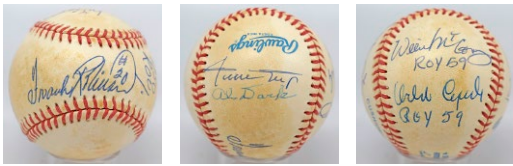

550 Rookie of Year Ball w/Mays (6 sigs) 9..... 150
Very neat ball, this is something you just never see. Offered is a lightly toned OAL Brown model ball. Signed only by former ROYs, many are deceased, some have inscriptions. The autographs are from Mays, F. Robinson, Jethroe, Cepeda, McCovey and Dark. There is room to add additional signatures if desired. I cannot remember seeing one of these until now. JSA LOA Full.