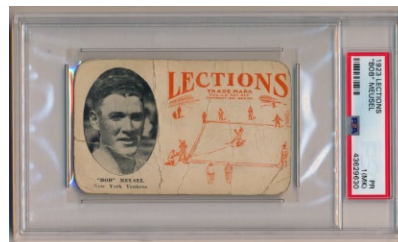

83 1921 Schapira Brothers Babe Ruth Portrait PSA 3..... 300
Novel cardboard Babe Ruth card from 1921, this is the classic portrait image. The offered card is special as it has the full black contact line through much of the card, allowing PSA to give this a numerical grade. Colorful and well cut, the back was in a photo album but has no paper loss. Cut thin at one spot on the right border, the card retains vibrant original color and displays very well for the grade.

84 1921 Schapira Brothers Babe Ruth
Waiting For A High One (Highest Graded) PSA 4..... 450
So hard to find with full borders, this is a fine looking unusual image of Babe Ruth in the field. Produced in 1921 at the height of Ruth's fame, this novel card has a charming period look and feel. There are no creases or wrinkles, the back is fine, this is well centered. These hardly ever get numerical grades, this may well be the finest one in a holder.

85 1923 Lections Meusel, Bob PSA 1 mk..... 75
Very scarce type-card, this is a Yankee star. The card earns its 1 with extensive creasing and wear, but it does not look ugly or abused.

86 1927 Exhibit Babe Ruth SGC 1 270
Uncommon 1920s Ruth exhibit card from his ultimate season, we hardly ever see these. The offered card has a chip at the upper left corner and surface wear by the top border. The card retains good color and has a clean back, there is one pinhole.