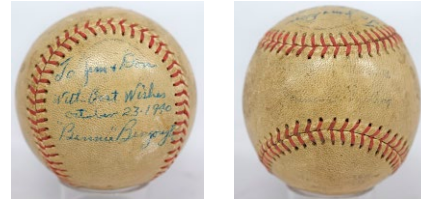

520 Bennie Bengough 9 (dated 1940) 450
Very scarce signed ball, this 1927 Yankee catcher died in 1968. Offered is a heavily toned ball. Bengough signed, inscribed and dated this 10/23/1940 in pleasing blue fountain pen ink. It would be hard to imagine an earlier Bengough single. PSA DNA Full.