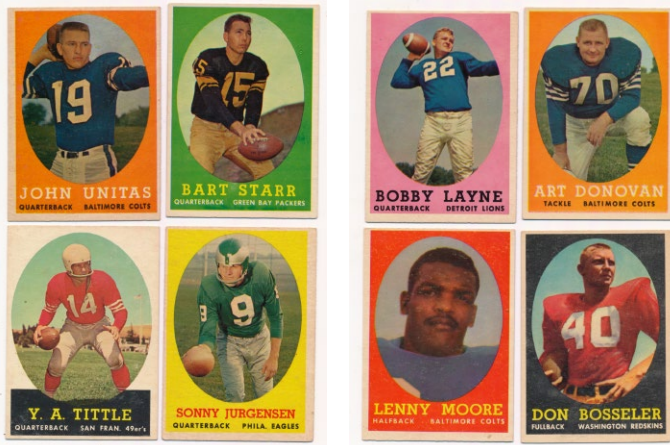

787 1956 Topps Complete Set w/checklist VG-Ex..... 200
Exceedingly consistent mid-grade set, each card is in an individual holder for protection. Set is a solid VG-Ex overall, with some light variance in both directions. The key cards grade as follows: 1 Johnny Carson SP Good, 11 George Blanda VG-Ex, 13 Vic Janowicz SP VG, 22 Chicago Cardinals SP Ex-Mt, 44 Joe Schmit RC Good, 49 Eddie LeBaron VG, 53 Frank Gifford VG-Ex, 58 Ollie Matson SP VG+, 60 Lenny Moore RC Ex, 61 Washington Redskins SP VG+, 86 Y.A. Tittle VG-Ex, 101 Roosevelt Grier RC VG-Ex, 116 Bobby Layne VG-Ex, 120 Billy Vessels RC VG+.

788 1957 Topps Complete Set Minus Big Three Ex+ to Ex-Mt... 200
Colorful and attractive lot, these are nice mid to better grade cards. Condition varies only mildly, this is perfect if you have any or all of the big three and want to complete the set. An underrated set given the large high number run, this has a strong catalog breakdown value. The star cards grade as follows: 1 Eddie LeBaron Ex, 22 Norm Van Brocklin VG-Ex/Ex, 30 Y.A. Tittle Ex-Mt oc, 31 George Blanda PSA 7, 32 Bobby Layne Ex-Mt+, 85 Dick Lane RC Ex+, 88 Frank Gifford Ex, 94 Raymond Berry RC VG+, 95 Hugh McElhenny Ex-Mt, 104 Earl Morrall RC Ex, 128 Lenny Moore Ex-Mt+, 147 Len Ford VG-Ex/Ex and 154 Fred Morrison Ex.

789 1958 Topps Complete Set -4 w/clean Unitas & Starr Ex..... 150
Missing just four cards, these are nice Ex overall. Condition varies from VG-Ex to Ex-Mt Plus. These star cards come in the lot: 2 Bobby Layne Ex, 10 Lenny Moore Ex-Mt, 22 Johnny Unitas VG-Ex/Ex, 66 Bart Starr VG-Ex/Ex, 73 Gifford VG-Ex, 86 Y.A. Tittle Ex-Mt, 90 Sonny Jurgensen RC VG-Ex/Ex, 106 Art Donovan Ex-Mt+, 129 George Blanda VG-Ex and 132 Don Bosseler RC Ex-Mt.