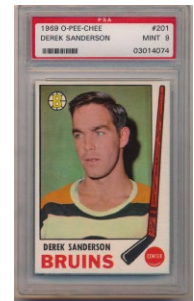

888 1969 OPC 180 Jaques Plante PSA 8..... 20

889 1969 OPC 193.1 G.Howe Special NNO PSA 8..... 25

890 1969 OPC 201 Sanderson PSA 9..... 30
Mint Bruins card, the corners could not be any sharper.

891 1969 OPC 209 Orr Norris Trophy PSA 9..... 75
A Mint 1960s OPC Bobby Orr card, this has great centering and four super sharp corners.

892 1969 OPC 212 Bobby Orr AS PSA 7..... 30
Well centered with only very slight corner wear, nice card.

893 1969 OPC 212 Bobby Orr AS PSA 9..... 75
Another fine Mint OPC Bobby Orr card, this has terrific centering and four Mint corne

885 1968 Topps PSA 8-9 Collection (78 pcs)..... 500
Very fine lot of this attractive hockey set, all but the #1 card is a PSA 8 with no qualifier. The VCP is approximately $2,013 on the lot. An exact listing will be on our website. These better cards come in the lot: 3 Don Awrey, 6 Derek Sanderson, 7 Phil Esposito, 16 Bobby Hull, 52 Danny Grant, 69 Harry Howell, 72 Rod Gilbert, 74 Vic Hadfield, 88 Doug Roberts, 100 Les Binkley, 103 Lou Angotti, 112 Bob Plager, 118 Ron Schock, 122 Johnny Bower, 129 Bob Pulford and 132 Mike Walton.