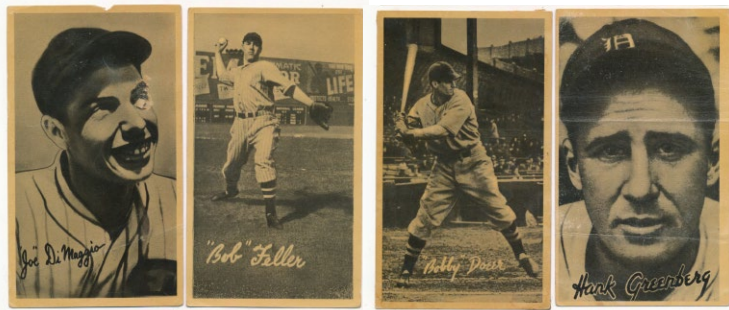

Baseball Cards