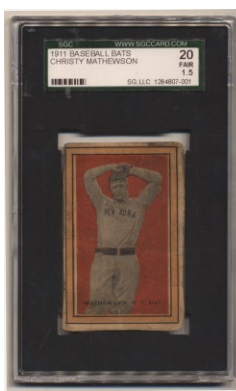

TERRIFIC RESULTS IN OUR JUNE 6 AUCTION

**1916 M101-5 151 Babe Ruth
Rookie Card PSA Authentic
Altered \$50,173**

**1933 Goudey 106
Napoleon Lajoie
PSA 3 \$33,444**

**Yankee Stadium Original Right Field Home Run Sign!!!
\$55,344**

**1933 Goudey Complete Set -Lajoie
\$33,733**

**1952 Topps 311
Mickey Mantle PSA 2 \$16,986**

**1964 Topps Giant Roberto
Clemente (signed to his roommate
in rehab!) 9.5 \$12,544**

**Album Page Ruth/Cobb
9.5 \$3,049**

**Mantle, Mickey
Signed Rehab Book!
9.5 \$3,691**

**Mickey Mantle (signed to his roommate
in rehab!) 9 \$7,609**

**Accepting Consignments and
Buying For All Future Auctions**

TERRIFIC RESULTS IN OUR JUNE 6 AUCTION

1887 N172 Old Judge Tim Keefe
(stunning image)
PSA 6 \$3,564

T206 Cy Young
(Clev, no glove shows)
PSA 5 \$2,449

1911 Baseball Bats Christy Mathewson
(rare)
SGC 1.5 \$2,100

1933 Goudey 53 Babe Ruth
SGC 2 \$3,000