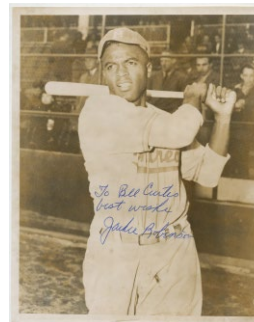

Wright, Harry Written Scorecard
8 \$1,986

1967 Topps Complete Set
Ex-Mt/NM \$3,510

Gehrig, Lou Signed Sheet Music
9.5 \$4,002

Mantle, Mickey Signed 1951 Mitchell & Ness Model
9.5 \$2,684

8 x 10 Robinson, Jackie
(superb) 9.5 \$2,449

Ryan, Nolan Signed 1970s Game Used Warmup Jacket
\$9,000

Ted Williams (BA 344-9) S Ball
9.5 \$3,259

Ted Williams (Thumper) - Extremely Rare
SS Ball 9.5 \$4,774

Ruth/Gehrig Signed Baseball
5 \$4,055

CLEAN SWEEP
Auctions