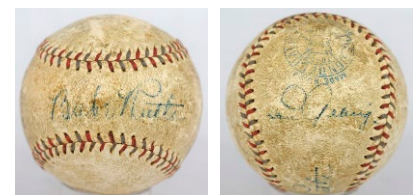

Ruth/Gehrig Signed Baseball
5 $4,055

CLEAN SWEEP
Auctions