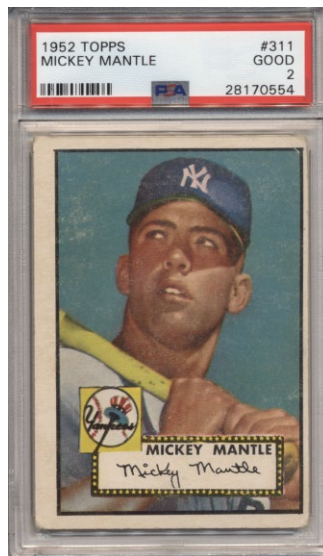

TERRIFIC RESULTS IN OUR JUNE 6 AUCTION

**1916 M101-5 151 Babe Ruth
Rookie Card PSA Authentic
Altered \$50,173**

**1933 Goudey 106
Napoleon Lajoie
PSA 3 \$33,444**

**Yankee Stadium Original Right Field Home Run Sign!!!
\$55,344**

**1933 Goudey Complete Set -Lajoie
\$33,733**

**1952 Topps 311
Mickey Mantle PSA 2 \$16,986**

**1964 Topps Giant Roberto
Clemente (signed to his roommate
in rehab!) 9.5 \$12,544**

**Album Page Ruth/Cobb
9.5 \$3,049**