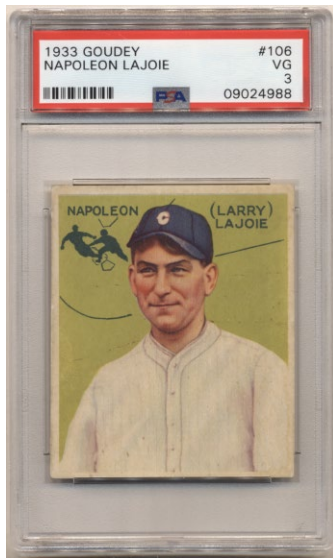

TERRIFIC RESULTS IN OUR JUNE 6 AUCTION

**1916 M101-5 151 Babe Ruth
Rookie Card PSA Authentic
Altered \$50,173**

**1933 Goudey 106
Napoleon Lajoie
PSA 3 \$33,444**

**Yankee Stadium Original Right Field Home Run Sign!!!
\$55,344**

**1933 Goudey Complete Set -Lajoie
\$33,733**

**1952 Topps 311
Mickey Mantle PSA 2 \$16,986**

**1964 Topps Giant Roberto
Clemente (signed to his roommate
in rehab!) 9.5 \$12,544**

**Album Page Ruth/Cobb
9.5 \$3,049**

1887 N172 Old Judge Tim Keefe
(stunning image)
PSA 6 \$3,564

T206 Cy Young
(Clev, no glove shows)
PSA 5 \$2,449

1911 Baseball Bats Christy Mathewson
(rare)
SGC 1.5 \$2,100

1933 Goudey 53 Babe Ruth
SGC 2 \$3,000