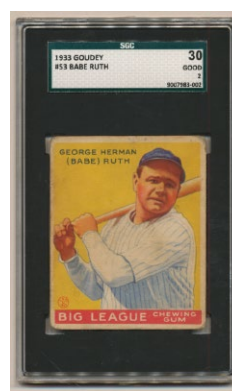

TERRIFIC RESULTS IN OUR JUNE 6 AUCTION

**1916 M101-5 151 Babe Ruth
Rookie Card PSA Authentic
Altered \$50,173**

**1933 Goudey 106
Napoleon Lajoie
PSA 3 \$33,444**

**Yankee Stadium Original Right Field Home Run Sign!!!
\$55,344**

**1933 Goudey Complete Set -Lajoie
\$33,733**

**1952 Topps 311
Mickey Mantle PSA 2 \$16,986**

**1964 Topps Giant Roberto
Clemente (signed to his roommate
in rehab!) 9.5 \$12,544**

**Album Page Ruth/Cobb
9.5 \$3,049**

**Mantle, Mickey
Signed Rehab Book!
9.5 \$3,691**

**Mickey Mantle (signed to his roommate
in rehab!) 9 \$7,609**

**Accepting Consignments and
Buying For All Future Auctions**

TERRIFIC RESULTS IN OUR JUNE 6 AUCTION

1887 N172 Old Judge Tim Keefe
(stunning image)
PSA 6 \$3,564

T206 Cy Young
(Clev, no glove shows)
PSA 5 \$2,449

1911 Baseball Bats Christy Mathewson
(rare)
SGC 1.5 \$2,100

1933 Goudey 53 Babe Ruth
SGC 2 \$3,000