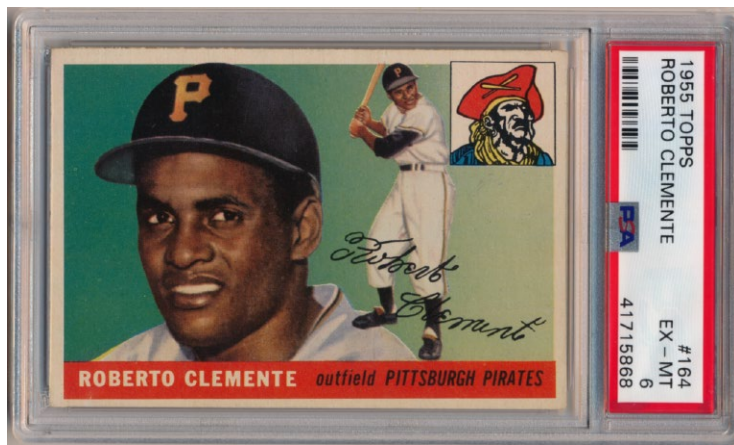

Key Lots

17 1955 Topps 164 Roberto Clemente RC PSA 6 (ctd).....1250
One of the most classic baseball cards, this is a vital Rookie Card. Also one of the most attractive cards of it's era, these are always extremely popular among vintage card collectors. Almost notorious for huge centering problems, this one is special. Centered extremely well, even the back is centered! The color is terrific, the image looks great, the corners come to points. This is an extremely high-end 6 overall to our eyes, one that should trade for a premium over almost all other 6s that come to market.

18 1911 T9 Turkey Red Complete Set, all graded 1500
Revered boxing set, these are also great to pair with a T3 baseball set. So hard to find complete, all 26 cards are SGC slabbed. Please note some of the holders have scratches and wear. The exact content is as follows: 51 Jem Driscoll 5, 52 Abe Attell 4, 53 Ad Wolgast 4, 54 Johnny Coulon 3, 55 James Jeffries 3, 56 Jack Sullivan 4, 57 Battling Nelson 4, 58 Packey McFarland 4, 59 Tommy Murphy 4, 60 Owen Moran 4.5, 61 Johnny Marto 3.5, 62 Jimmie Gardner 3 63 Harry Lewis 4, 64 Wm. Papke 3, 65 Sam Langford 2.5, 66 Knock-Out Brown 4.5, 67 Stanley Ketchel 4, 68 Joe Jeannette PSA 4, 69 Leach Cross 2.5, 70 Phil McGovern VG+ (only raw card), 71 Battling Hurley 5, 72 Honey Mellody 3, 73 Al Kaufman 3.5, 74 Willie Lewis PSA 5, 75 Jack O'Brien 3 and 76 Jack Johnson 3.5. Please note these cards have been appreciating in recent years and are still very undervalued in our opinion. In addition to being gorgeous cards, a ballpark current VCP estimate of these as singles is $6,000. This is a very substantial lot, also a high grade lot for the issue given the prevalence of pinholes and other technical defects that lead to 1 grades for most of these that come back from the grading services. In short, this lot has quality, value, scarcity and beauty in it's favor, the winning bidder should really enjoy this terrific set.