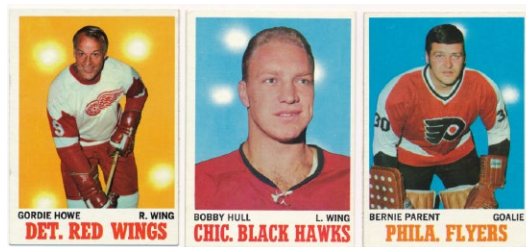

758 1970 Topps
Lot of Approx. 600 w/many stars Nm-Mt..... 150
Big lot of 1970/71 Topps hockey, these are sharp, fresh unpicked cards. There is duplication, these better cards come in the lot: 1 Gerry Cheevers (3), 11 Phil Esposito (3), 15 Bobby Hull (2), 20 Stan Mikita (2), 55 Jean Beliveau (2), 59 Tim Horton (5), 67 Brad Park RC (2) and 78 Bernie Parent. The condition is about 70% Near Mint to Mint or better, the balance is almost all Near Mint, these are sharp cards. We sent eight cards to PSA and received some tougher grades in our opinion: 1 Cheevers 5, 7 Cashman 7, 15 Hull 7, 8, 20 Mikita 4, 67 Park 8, 68 Giacomin 9, 131 Perreault 7 st.