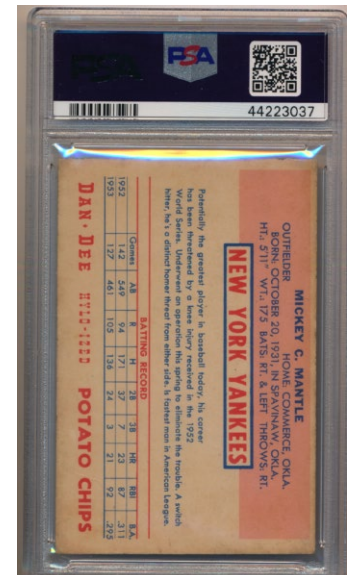

116 48 Del Greco PSA 8..... 25
Ideal 8, this has outstanding centering and four very sharp corners.

117 50 Dressen PSA 8..... 30
I always liked this card, the offered example is well centered with four strong corners.

118 1954 Bowman 66 Ted Williams PSA 6..... 600
Vital card, we do not see these nearly as often as we used to. Offered is a sharp looking card, PSA graded it a 6. The card has a fine image with none of the typical print issues. Centered mildly to the left border, this has four square corners, clean white borders and good color. Solid card, who wants to add a higher quality key Ted Williams card to their collection?

119 1954 Dan Dee 17 Mantle PSA 3.5..... 500
One of the most classic Mickey Mantle cards, the last one we sold at an auction commanded a record price. The offered card is notable for its truly superior deep color and perfect image quality. The front has no visible creases or wrinkles, the surfaces are clean, the corners approach Ex. A very fine surface crease on the back by one corner keeps this card at an awfully nice VG Plus.

120 1954 Esskay Fridley PSA Authentic 125
Tough issue, these are revered by Orioles collectors. Reasonably well cut, this has visible moderate creasing on the back and some general wear on the back. The front presents very well.

121 1954 Red Heart Lollar PSA 8..... 25

122 1954 Red Heart Sammy White PSA 8..... 25
Well centered with four sharp corners, nice card.