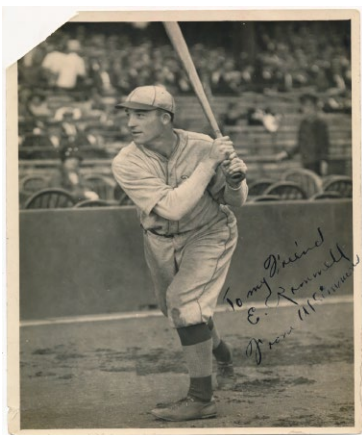

Baseball Autographs

295 Simmons, Al Signed Conlon Photo 8..... 250
Extremely desirable piece on several levels, this is a terrific signed photo. First off, underrated HOFer Al Simmons is very difficult to find on an 8x10 photo. The offered photo has a terrific black fountain pen ink signature and inscription. The photo quality is terrific, this is a novel image. The back has a Charles Conlon stamp. How often does one ever see a premium HOFer signed on an original Conlon photo? Please note there is a small chip at the upper left corner but does it really matter anyway? JSA LOA (full).