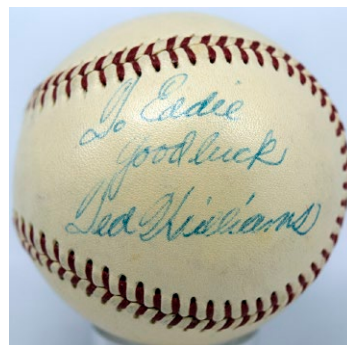

324 Mickey Mantle (portrait ball) 9 (OAL MacPhail)..... 200
Attractive hand painted portrait ball, this looks to be a true Mantle single. Mickey signed this in the early 1980s on the sweet spot, the signature is in solid dark ink. The ball has some light toning as is typical for a MacPhail. JSA LOA (full).

326 Ted Williams 9 (OAL Harridge) 200
Lovely Ted Williams single signed baseball. This is signed and inscribed to umpire Ed Rommel. The ball is special as it was signed in the 1950s, has a beautiful period Ted Williams playing career signature and the ball itself also is exceptionally nice. JSA LOA (full).