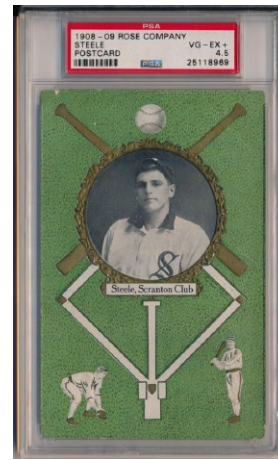

36 1908 Rose Postcards Nicholls SGC 5 250
One of the most beautiful early 20th century postcard issues, these are also among the most desirable. Very clean overall, slight corner wear at the top two corners keep this at a very attractive 5.

37 1908 Rose Postcards Steele PSA 4.5..... 175
One of the most beautiful early 20th century postcard issues, these are also among the most desirable. Colorful unmailed postcard has a fine image and clean surfaces, a tiny nick in the border by the upper left corner keeps this at a 4.5.

38 1909 Morton's Buster Brown Tigers Pin
Jim Delahanty NM* 100
Very desirable pinback issue, these are revered by collectors. The offered pin has no visible wear or chipping, good gloss and bright color. This looks to be a superb Near Mint to our eyes but please note the back is blank, this might be missing the advertising.

40 1909 T206 Demmitt (St. Louis) SGC 1..... 200
An absolute key to the set, these are missing from most T206 collections. Far from high grade, this card earns its one grade. There is extensive creasing by the bottom border and some creasing above. The back is actually bright and clean, the corners are not bad at all and the card does retain bright color. Low grade but not abused, this is an honest 1 that is perfect for someone who needs this card and does not want to spend a fortune a higher grade example.