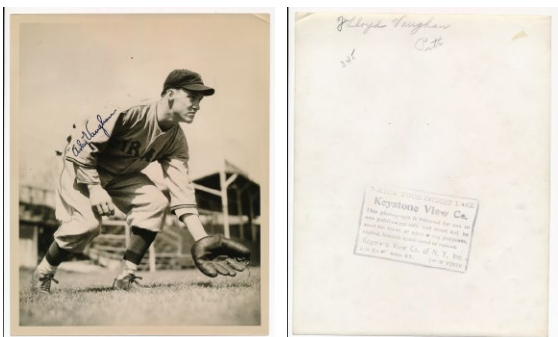

297 8 x 10 Vaughan, Arky (scarce) 9.5..... 150
Very desirable and scarce 8x10, unheralded HOF shortstop Vaughan died in 1952 at only age 40. Full signed 8x10s hardly ever come to market. The offered lot is an original press photo, with a novel image of a younger Vaughan in the field. Signed in jet black fountain pen ink a perfect spot, this has a beautiful signature. Do not assume anything this nice will be coming around again very often! JSA LOAA.