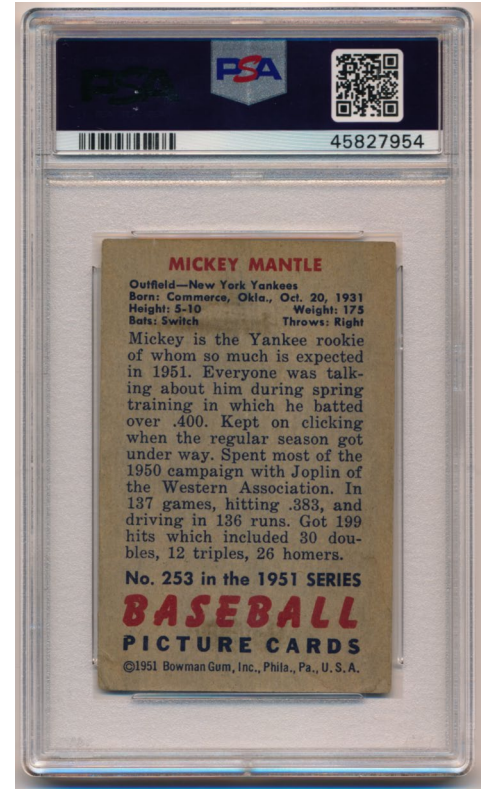

Key Lots

13 1948 Leaf 3 Babe Ruth SGC 6.5.....1250

Great looking card of Babe Ruth, an absolute key to this hot and widely collected set. The offered card has as fine an image as we have ever seen on one of these. The clarity is perfect, as is the registration. The card retains deep, original color and looks great. The borders are white, the surfaces are quite clean overall, with hardly any wear. Centered mildly to the right border, this has four solid corners. The back is also bright and clean, with none of the print and bleed through issues that are typical for 1948 Leafs. In short, this is a very solid Ex-Mt Plus example of a very popular Babe Ruth card from a key baseball card set.

14 1951 Bowman 253 Mickey Mantle RC PSA 2.5.....1500

One of the hottest cards in the world, this is a true cornerstone baseball card. Awfully nice for the grade, this almost certainly would have been a 3 or higher a few years back. Very clean, the card has no visible creases or wrinkles, centering is almost perfect top to bottom and is mildly to the right border, which is quite good for a 51 Mantle. The image of Rookie Mantle retains bright color and displays well. The borders are clean, the corners are nearly VG. The back is clean. In our opinion, this card is markedly superior to almost all other 2.5s on this card that trade publicly. Freshly graded and new to the hobby, this is a fine looking example of a most vital card.