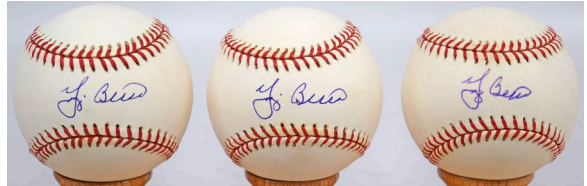

Baseball Autographs

Single Signed Baseballs

318 Mel Allen 9 (lot of 6)..... 175
Popular single of this beloved HOF broadcaster, the quality of this lot is very strong. Each is boldly signed on the sweet spot of an official ball and comes with it's own PSA DNA LOA card.

319 Yogi Berra 9.5 (OAL Brown, lot of 12)..... 225
Spotless lot of Yogi singles, these all have strong blue ball-point ink signatures. The ball themselves are quite clean overall, each has their own PSA DNA card. This is not a ball you will see very often in this quantity.

314 1985 HOF Induction Program (32 sigs) w/DiMaggio, Mantle, Williams 9.5..... 250
Beautiful signed program, the first one that we have ever seen. This sharp and bright 1985 HOF Induction program has a front cover that is almost bursting with signatures. Absolutely loaded, there are approximately 32 signatures present. All HOFers, the quality is impeccable. Highlights include DiMaggio, Mantle, Williams, Aaron, Seaver, Ryan, Musial, Stargell, Banks, Yaz and Killebrew. Unique and terrific signed item, there cannot be very many of these in existence that are so exquisitely autographed! JSA LOA (full).

Signed Bats

315 High Quality Brooklyn Dodgers Signed Bat 9 300
I really like this piece, offered is an immaculate Cooperstown Bat Company Ebbetts Field model bat. Signed by 16 former Dodgers, the autographs are very solid. This one is special as it has Carl Furillo, who died in 1989, and hardly ever comes on these types of bats. Also included are Don Drysdale and Sandy Koufax, also unusual and desirable. The other signatures include Billy Herman, Reese, Snider, Branca, Newcombe, Gionfriddo and Erskine. JSA LOAA.