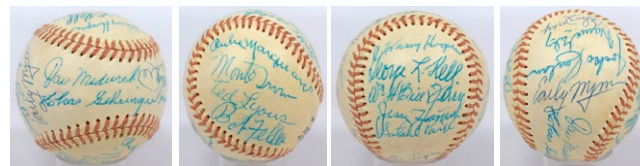

339 1971 HOF Induction Signed Ball w/Paige & Hooper (22 HOFers!) 9 200
Very fine ball, offered is a quite clean Spalding ONL Feeney model. There are 22 generally very strong and consistent blue ink signatures throughout the ball. We believe this was signed as Satchel Paige's historic HOF Induction in 1971. All HOFers, something you hardly ever, the signatures include a superb Satchel Paige, Harry Hooper, Joe Medwick, Giles, Coveleski, Musial, Berra, Bell, Marquard, Terry, Gehringer, Haines and Conlon. JSA LOAA.