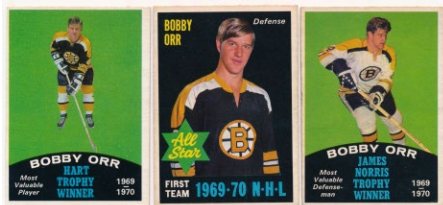

757 1970 OPC Lot of 102 w/13 Orrs! Ex-Mt..... 200
Slightly mixed grade lot, this is a loaded lot as it has many Bobby Orr and other star cards. Condition ranges from VG to Near Mint to Mint, we feel it is a nice Ex-Mt overall. These better cards come in the lot: 1 Cheevers (2), 3 Orr, 7 Cashman RC, 11 Esposito (3), 67 Park RC, 136 Derek Sanderson (2), 231 Terry Sawchuk Mem, 233 Espo/Cashman/Hodge (4), 234 Tony Esposito AS1 (2), 235 Bobby Hull AS1, 236 Bobby Orr AS1 (3), 238 Gordie Howe AS1 (2), 246 Bobby Orr Hart (3), 247 Tony Esposito Calder, 248 Bobby Orr Norris (3), 249 Bobby Orr Ross (2), 250 Tony Esposito Vezina and 252 Bobby Orr Smythe (4).