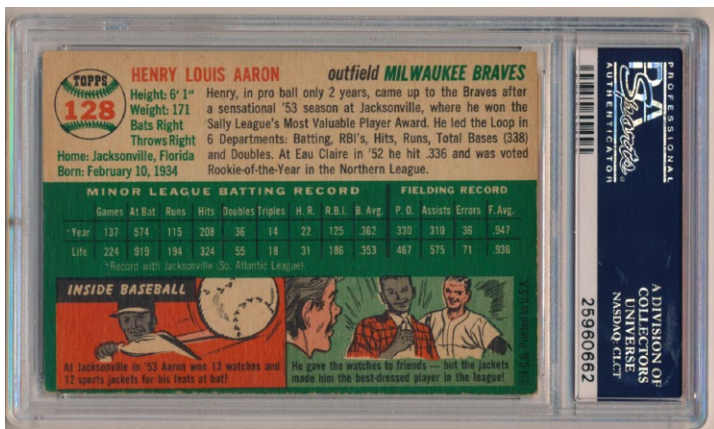

1955 Topps

127 50 Jackie Robinson PSA 7.5..... 400
Beautiful card, these have been appreciating rapidly in recent years. The offered card has terrific centering, outstanding color and a super fresh look and feel. The corners all come to solid points, this is an awfully solid card for the grade.

128 123 Sandy Koufax RC PSA 6..... 600
Superb 6, this has outstanding centering. The color and image quality are superb. This has no print issues, bright white borders and super clean surfaces. You truly cannot ask any more of a PSA 6, this is absolutely ideal for the grade.

129 128 Lepcio SGC 8 8
130 139 Kraly PSA 8..... 20