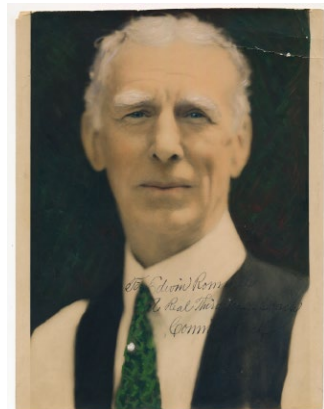

289 8 x 10 Mack, Connie (to Eddie Rommel) 9..... 125
Extremely attractive color original photo of Mack, this is an image that we have not seen until now. Mack signed and inscribed this in very attractive fountain pen ink to his former player Eddie Rommel. Classic HOFer signed 8x10, these are always desirable, especially when inscribed as such. The photo has some condition issues but still presents very well. JSA LOA (full).

290 8 x 10 Mantle, Mickey (1960s) 9 125
So hard to find with a real signature, offered is a lovely full 8x10 image of Mantle. From the 1960s, this b/w image shows Mickey just after hitting a ball. Clean, Mickey signed this neatly in period blue ballpoint ink in a perfect spot on his image. This is thousands of times scarcer than the sharpie 8x10s from the 1980s and 1990s that trade. JSA LOA (full).