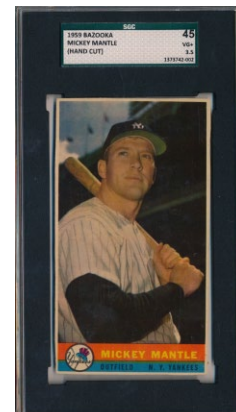

152 Mazeroski SGC 5.5..... 100
Very fine looking card of a young smiling Maz, the photo is terrific. Nicely cut with wide borders, this has the original contact line at the bottom border. Extremely strong Ex Plus card, this displays very well.

153 McMillan PSA Authentic..... 50
Bright card has a terrific photo. The borders are wide and white. There are some extremely minute pinpricks of surface wear and 59 is written on the otherwise clean back.

154 Sievers PSA Authentic..... 100
Tougher card, this has great color and a terrific image. There is a fair amount of creasing by the upper right corner, and the back has some odd staining.

155 Snider PSA Authentic..... 450
One of the keys to the set, this card looks terrific. Nicely cut, this has solid borders. The corners all come to points, the back is clean. We cannot see any creases or wrinkles, even under magnification. Without respect to the cut, we feel this grades at least Ex-Mt.

156 Turley (with tab) PSA Authentic..... 125
Very neat card, I love that this has the original bottom advertising panel. The contact line is fully present on three sides, this has one fine crease, the color is good, the back is clean.