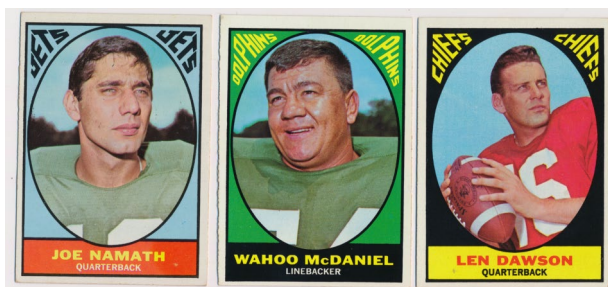

673 1967 Topps Complete Set Ex-Mt 200
Always popular, I like the design on these. Highlighted by two clean checklists and solid examples of keys Joe Namath and Jack Kemp, this is a nice set. Condition is a solid and consistent Ex-Mt overall, there are some Near Mint cards in the set, and some scattered weaker cards (nothing should be below VG-Ex/Ex). Strong set for the grade, the keys grade as follows: 1 Huarte Ex ctd, 24 Kemp PSA 7, 42 Taylor PSA 7, 59 Checklist Ex-Mt, 61 Dawson Ex++, 82 McDaniel RC NM, 97 Maynard Ex-Mt, 98 Namath Ex-Mt, 106 Biletnikoff NM, 123 Alworth Ex-Mt and 132 Checklist NM.