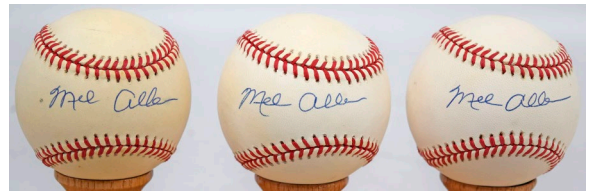

Baseball Autographs

Single Signed Baseballs

318 Mel Allen 9 (lot of 6)..... 175
Popular single of this beloved HOF broadcaster, the quality of this lot is very strong. Each is boldly signed on the sweet spot of an official ball and comes with it's own PSA DNA LOA card.