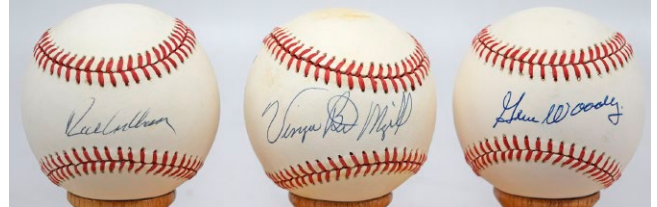

331 1962 Mets Run w/Ashburn (26 pcs) 9 150

Spotless run of 1962 Mets singles, everything is on a clean official ball and looks great. Not the easiest run to find with the many obscurities, the lot is as follows: Richie Ashburn, Ed Bouchee, Chris Cannizzaro, Galen Cisco, Cliff Cook, Roger Craig, John DeMeritz, Sammy Drake, Jim Hickman, Dave Hillman, Jay Hook, Al Jackson, Sherman Jones, Rod Kanehl, Clem Labine, Hobie Landrith, Ken MacKenzie, Felix Mantilla, Jim Marshall, Bob Miller, Vinegar Bend Mizell, Joe Pignatano, Bobby Smith, Frank Thomas, Gene Woodling and Don Zimmer. JSA LOAA.