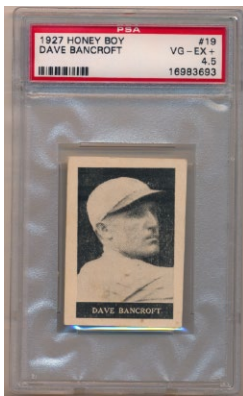

Baseball Cards

54 1921 Exhibit Babe Ruth PSA 1..... 450

One of Babe Ruth's first cards as a Yankee, these have been insanely hot in recent years. I like this card as it has an unusual image of a more svelte Babe Ruth in the field. The card is a 1 due to back issues from scrapbook removal, a crease through the center that does not crack the paper and a minute chip in the right border. With these flaws disclosed, the front happens to look really nice overall, providing exceptional visual appeal for a 1 grade. The winning bidder should be very pleased with this card.

55 1927 Honey Boy 19 Dave Bancroft PSA 4.5..... 250

Very scarce issue, how often do you see these? A HOFer, this has terrific centering and clean white borders. There is one very fine surface crease on the left border that is very hard to discern, the image displays well, the back is clean.

56 1927 Honey Boy 21 George Burns PSA 4.5 150

Very scarce issue, how often do you see these? Well centered with one very, very minute surface crease, the corners come to points, the back looks good.

58 1933 Goudey 223 Dizzy Dean PSA 5.5..... 350

An absolute key to this great set, these have been really hot in recent years. Often found with a miscut or terrible centering, the offered card is somewhat exceptional in that area. The card has a beautiful color image, bright white borders and very clean surfaces. An extremely popular card of a truly beloved HOFer, it will be interesting to see where these trade in a few years. This is not an easy card to find in this quality.

57 1933 DeLong 7 Lou Gehrig SGC 2.5 750

Classic card, this is the key to this revered set and one of the most popular of all Lou Gehrig cards. Offered is a freshly graded 2.5, this card has terrific centering, good color, clean borders and a nice back. Consistent corner wear and some very fine paper creases keep this at a particularly pleasing 2.5. It will be interesting to see where this card trades in a few years.