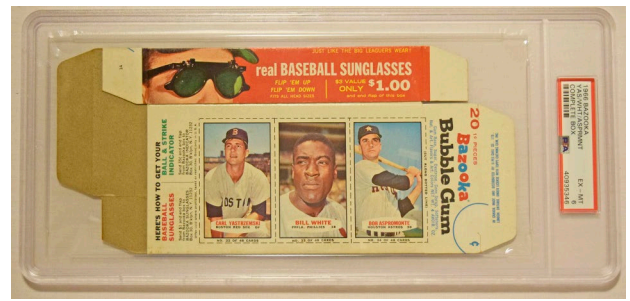

189 1967 Topps 242 Aaron/Clemente LL PSA 8.... 25

190 1967 Topps 569 Rod Carew RC PSA 8..... 500
Key card from one of the most widely collected Topps sets, high grade Carew Rookies are always desirable. This card is a particularly fine 8, with note to strong centering, bright white borders and great color. The image is crystal clear, the corners are all quite sharp.

191 1968 Topps 40 Denny McLain PSA 9..... 21
Popular card from the last 30-game winner's historic season, this has four Mint corners.

192 1968 Topps 177 Ryan/Koosman RC PSA 7.5..... 500

The kind of 7.5 that everyone loves, this example has outstanding centering, rich color and perfect image quality. The surfaces are perfectly clean. The corners come to solid points but are not quite razor sharp, entirely appropriate for the grade. This card would likely be a significant upgrade for most of your 1968 Topps sets, and of course will fill a vital hole in any high grade slabbed Rookie Card collection.

193 1969 New York Boy Scouts Bobby Murcer (rare) SGC 5..... 150
Rare card that hardly ever comes to market, most collectors only know of the Met cards from this set. This b/w card is quite crisp and clean, centering to the right border keeps this at a very pleasing 5.

194 1969 Topps 375 Killebrew PSA 8..... 19
His MVP season, this example has exceptional centering and four strong corners.

195 1969 Topps 550 B. Robinson PSA 8..... 15