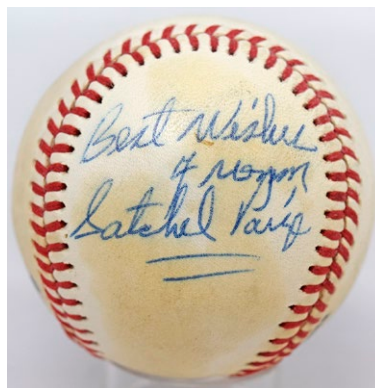

322 Derek Jeter (shadow box display) 9.5..... 100
Grandly presented, this is a high grade Jeter single. Total size 25x19, this is a Steiner piece.

325 Satchel Paige (double-signed!) 9 800
Very neat ONL Feeney model ball, this is signed by Satchel Paige on two opposing panels! Each panel is signed Best Wishes from Satchel Paige. One side is signed in bold blue ballpoint ink, the other side in pleasing black sharpie ink. How neat is it to find a double-signed ball from this truly beloved and historic HOFer? Who wants to add a Satchel Paige signed ball that no one else has to their collection? PSA DNA (full).