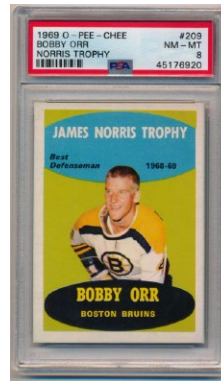

730 1970 OPC 195 Bobby Clarke RC PSA 7 70
Very popular card, this is well centered with great color and four square corners. The slightest hint of wear at the corners keeps this at a very nice 7.

731 1970 OPC 246 Bobby Orr Hart PSA 7 25
Very sharp card, this has great color and is quite clean. Moderate centering to the lower left corner likely led to the very conservative 7 grade.

732 1970 Topps 3 Bobby Orr PSA 7 50
High-end 7, this has four sharp corners. Mildly centered to the bottom border, this has great color.

733 1970 Topps 153 Tony Esposito PSA 8 15

734 1971 OPC 114 Bobby Clarke PSA 8.5 20

735 1971 OPC 148 Guy La Fleur RC PSA 8 125
Vital hockey HOF Rookie Card, these are always very popular. The offered card is well centered. The color is strong, the corners are sharp.

736 1971 OPC 262 Gordie Howe Retires PSA 7.5 20

737 1972 Topps 100 Bobby Orr PSA 8 20

738 1979 Topps 18 Wayne Gretzky RC PSA 8 (superb) 400

An iconic card, offered is a beautiful 8. Perfectly centered, this has four super sharp corners, an outstanding image and extremely vibrant and attractive blue borders. The corners show no wear, the slightest flick of white right by the lower right corner may well have kept this from grading a 9. This card is an exceptionally nice 8.

739 1986 OPC 53 Patrick Roy RC PSA 8 50
Key 1980s Rookie Card, this is well centered with four sharp corners.