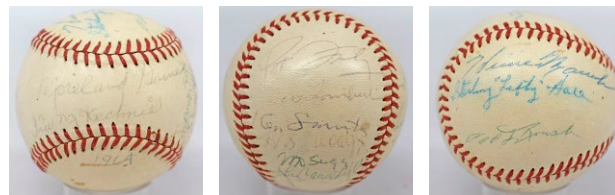

338 1964 HOF Induction Signed Ball w/Branch Rickey (rare) 7..... 200
A special ball, this reasonably clean OAL Cronin model ball has 15 signatures that vary in darkness. The content is terrific with note to the legendary Branch Rickey (D'65), McKechnie, Manush, Roush, Cronin, Appling, HOF director Ken Smith and key baseball publisher John Carmichael. Interesting ball. JSA LOAA.