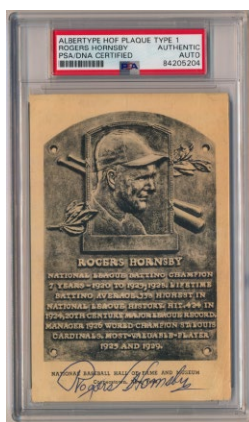

Black White HOF Plaque

267 Baker, Home Run 9 200
Scarce signed plaque, deadball era HOFer Frank Home Run Baker died in 1963. Offered is a clean plaque, this was signed in solid blue ballpoint ink at the end of his life. PSA slabbed Authentic, Baker signed this on the bottom border.

268 Hornsby, Rogers 9.5 750
Exceptional quality, this looks terrific. Legendary HOF hitter Hornsby signed the bottom border in Mint blue ink, the signature could not be any nicer. The postcard itself is also quite clean, providing for outstanding contrast and overall visual appeal. A key to the set, this slabbed by PSA, we have not had one of these in years.