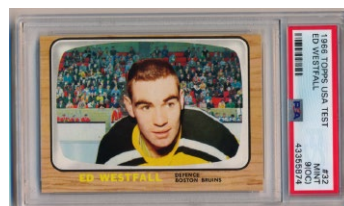

717 49 Pappin PSA 9 oc 50
Mint but very heavily centered to the top, scarce issue.

718 53 Maki PSA 7.5 50
Fine condition card, this is well centered with four solid corners. The brown borders looks great, the corners come to solid points. Easily an 8 on the right day, PSA really split hairs with the grade here, the card looks terrific.

719 1967 Topps 92 Bobby Orr PSA 5 150
Classic Bobby Orr second-year card, this is much more like a 6 than a 5. Centered very slightly to the right border, this has perfect color. The borders are white, the back looks great. The corners come to points and exhibit only very slight wear, nice card.

720 1967 Topps 131 Gordie Howe AS PSA 9 60
Great looking card, this has four super sharp corners. Well centered, the color looks great, we hardly ever see this card in such fine condition.

721 1968 Topps 2 Bobby Orr PSA 8 oc 30
Centering is far from terrible, this has four super sharp corners.

722 1968 Topps 29 Gordie Howe PSA 7 20

723 1969 OPC 138 Tony Esposito RC PSA 7 50
Crisp card, HOF Rookie, this has four solid corners. Nice 7, this has rich color and is centered mildly to the right border.

724 1969 OPC 138 Tony Esposito RC PSA 8 75
Very popular HOF goalie, this is a fine looking card. Centered mildly to the left border, this has four truly razor sharp corners, great color and a very fresh high grade look and feel.