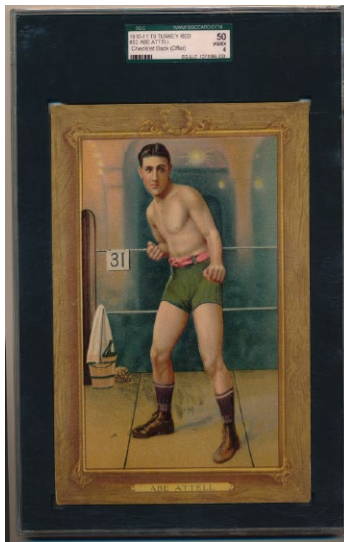

Key Lots

17 1955 Topps 164 Roberto Clemente RC PSA 6 (ctd).....1250
One of the most classic baseball cards, this is a vital Rookie Card. Also one of the most attractive cards of it's era, these are always extremely popular among vintage card collectors. Almost notorious for huge centering problems, this one is special. Centered extremely well, even the back is centered! The color is terrific, the image looks great, the corners come to points. This is an extremely high-end 6 overall to our eyes, one that should trade for a premium over almost all other 6s that come to market.

18 1911 T9 Turkey Red Complete Set, all graded 1500
Revered boxing set, these are also great to pair with a T3 baseball set. So hard to find complete, all 26 cards are SGC slabbed. Please note some of the holders have scratches and wear. The exact content is as follows: 51 Jem Driscoll 5, 52 Abe Attell 4, 53 Ad Wolgast 4, 54 Johnny Coulon 3, 55 James Jeffries 3, 56 Jack Sullivan 4, 57 Battling Nelson 4, 58 Packey McFarland 4, 59 Tommy Murphy 4, 60 Owen Moran 4.5, 61 Johnny Marto 3.5, 62 Jimmie Gardner 3 63 Harry Lewis 4, 64 Wm. Papke 3, 65 Sam Langford 2.5, 66 Knock-Out Brown 4.5, 67 Stanley Ketchel 4, 68 Joe Jeannette PSA 4, 69 Leach Cross 2.5, 70 Phil McGovern VG+ (only raw card), 71 Battling Hurley 5, 72 Honey Mellody 3, 73 Al Kaufman 3.5, 74 Willie Lewis PSA 5, 75 Jack O'Brien 3 and 76 Jack Johnson 3.5. Please note these cards have been appreciating in recent years and are still very undervalued in our opinion. In addition to being gorgeous cards, a ballpark current VCP estimate of these as singles is $6,000. This is a very substantial lot, also a high grade lot for the issue given the prevalence of pinholes and other technical defects that lead to 1 grades for most of these that come back from the grading services. In short, this lot has quality, value, scarcity and beauty in it's favor, the winning bidder should really enjoy this terrific set.