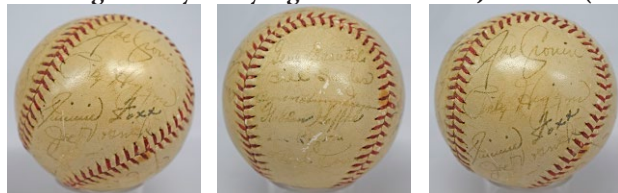

345 1934 Cardinals Team Ball 6.5 250
Classic World Championship team, this is a ball that does not come around every day. Offered is a toned and clear-coated unmarked ball. There are 28 signatures. The HOFers are Dizzy Dean, Dazzy Vance, Jesse Haines, Ducky Medwick and Leo Durocher. The only clubhouse signature is Frankie Frisch. Other better signatures include the ever popular Pepper Martin, Rip Collins, Paul Dean and coach Buzzy Wares. The autographs are not Mint but are pleasing overall & generally easily legible. Good ball. JSA LOA (full).

346 1938 Red Sox Team Ball w/Foxx & Yawkey 6 250
Lightly coated ONL Frick model ball, there are 18 signatures. The autographs tend to be light but legible. However, the key Jimmie Foxx and Tom Yawkey signatures are among the boldest on the ball. The other signatures include a solid Joe Cronin, Ben Chapman, Fritz Ostermueller (D'57), Eric McNair (D'1949), Jack Wilson, Joe Vosmik and Pinky Higgins. The three HOF signatures carry this ball. JSA LOAA.