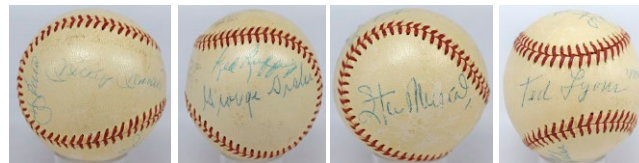

340 1972 HOF Induction Ball w/Mantle & Sisler 8..... 175
Interesting signed baseball, this is a clean OAL Harridge model ball. There are six signatures on the ball, all HOFers. Based on the collection this came in, we believe this was signed at Yogi Berra's HOF Induction in 1972 but we are not certain. The autographs on the ball are Mantle, Sisler, Berra, Ruffing, Musial and Lyons. We JSA LOAA.