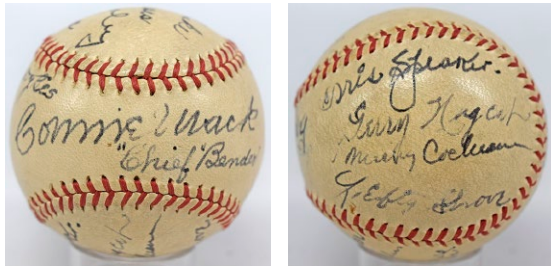

Baseball Autographs

Multi-Signed Baseballs

334 Gorgeous 1948 Connie Mack Day Signed Baseball w/six HOFers! 9..... 750
Great ball, this is a clean, lightly toned OAL Harridge model. Signed at a special Connie Mack Day game, circa 1950. There are 16 solid dark black fountain pen ink signatures. The HOFers are as follows: a superb Connie Mack on the sweet spot, Tris Speaker, Lefty Grove, Mickey Cochrane, Chief Bender and Home Run Baker. The other signatures include former A's players Jimmie Dykes, Rube Walberg, Ira Thomas, Howard Ehmke, Joe Boley, Wally Moses and Bing Miller. The condition and star power of this ball is very impressive. JSA LOAA.