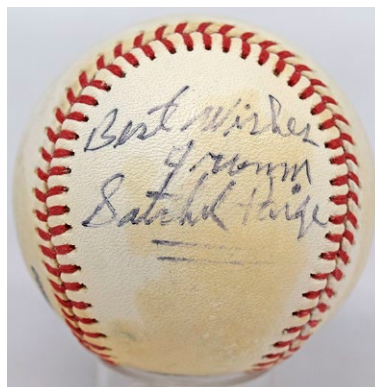

322 Derek Jeter (shadow box display) 9.5..... 100
Grandly presented, this is a high grade Jeter single. Total size 25x19, this is a Steiner piece.

325 Satchel Paige (double-signed!) 9 800
Very neat ONL Feeney model ball, this is signed by Satchel Paige on two opposing panels! Each panel is signed Best Wishes from Satchel Paige. One side is signed in bold blue ballpoint ink, the other side in pleasing black sharpie ink. How neat is it to find a double-signed ball from this truly beloved and historic HOFer? Who wants to add a Satchel Paige signed ball that no one else has to their collection? PSA DNA (full).