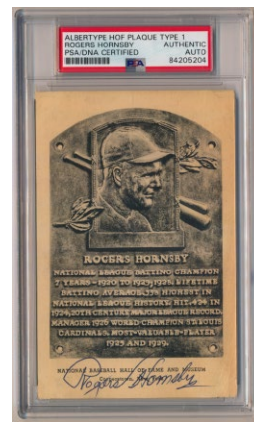

Black White HOF Plaque

267 Baker, Home Run 9 200
 Scarce signed plaque, deadball era HOFer Frank Home Run Baker died in 1963. Offered is a clean plaque, this was signed in solid blue ballpoint ink at the end of his life. PSA slabbed Authentic, Baker signed this on the bottom border.