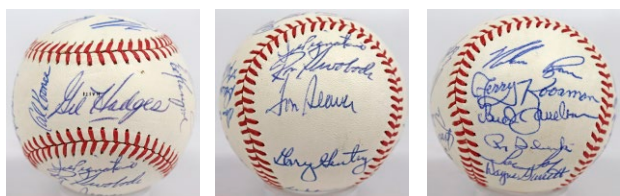

351 1970 Mets Team Ball (superb quality) 9.5..... 200
Remarkable piece, this is the whitest, brightest and cleanest 1970 Mets team ball that we have seen or handled. Signed and put in a box or draw for almost 50 years, this is almost like going in a time machine, it is that nice! The offered ball is a stunningly clean Spalding Pro League model. There are 21 signatures. Everything is signed in matching superb blue ballpoint ink, beginning with perhaps the nicest Gil Hodges signature we have ever see on a Met ball on the sweet spot. Other signatures include Seaver, Ryan, Koonce, Kranepool, Swoboda, Foy, Koosman and Harrelson. JSA LOA (full).

354 1974 Royals Team Ball w/George Brett 8.5.... 125
Very desirable and scarce ball, this is the nicest example we have seen. Beloved HOFer George Brett is a Rookie here. The ball is a clean unmarked model with 26 signatures. The autographs vary slightly in darkness but are very nice overall. Highlights include a beautiful Rookie Brett, Vada Pinson, Jack McKeon, Freddie Patek, Charlie Lau, Frank White, Hal McRae and John Mayberry. JSA LOA (full).