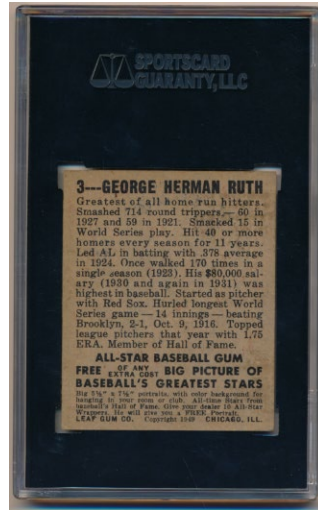

Key Lots

13 1948 Leaf 3 Babe Ruth SGC 6.5.....1250

Great looking card of Babe Ruth, an absolute key to this hot and widely collected set. The offered card has as fine an image as we have ever seen on one of these. The clarity is perfect, as is the registration. The card retains deep, original color and looks great. The borders are white, the surfaces are quite clean overall, with hardly any wear. Centered mildly to the right border, this has four solid corners. The back is also bright and clean, with none of the print and bleed through issues that are typical for 1948 Leafs. In short, this is a very solid Ex-Mt Plus example of a very popular Babe Ruth card from a key baseball card set.

14 1951 Bowman 253 Mickey Mantle RC PSA 2.5.....1500

One of the hottest cards in the world, this is a true cornerstone baseball card. Awfully nice for the grade, this almost certainly would have been a 3 or higher a few years back. Very clean, the card has no visible creases or wrinkles, centering is almost perfect top to bottom and is mildly to the right border, which is quite good for a 51 Mantle. The image of Rookie Mantle retains bright color and displays well. The borders are clean, the corners are nearly VG. The back is clean. In our opinion, this card is markedly superior to almost all other 2.5s on this card that trade publicly. Freshly graded and new to the hobby, this is a fine looking example of a most vital card.