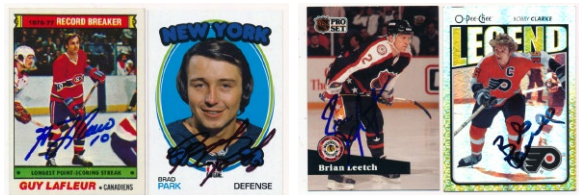

765 Lot of Approximately 1,000 Signed Hockey Cards w/100+ Stars 9 200

These better autographs come in the lot: Belfour, Bourque (2), Bower (2), B. Clarke, Bucyk (2), Chelios, Gartner, Hasek (2), Hextall, Brett Hull (3), LaFleur (2), Leetch (2), Modano, Mogilny, Neely, Oates, Park (3), Potvin, Recchi (3), L. Robinson, Robitaille (2), Roenick (3), Samuelsson, Sanderson (2), Schmidt (4), St. Louis (3) and Turgeon (2). JSA LOA (stars only). This should be a very fun lot for a hockey fan to peruse, the breakup value should be substantial.