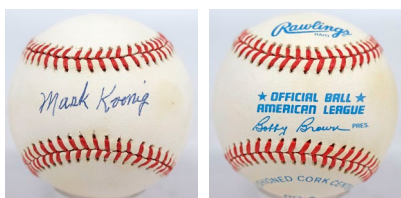

323 Mark Koenig 9.5 (OAL Brown)..... 175
1927 Yankee player, offered is a particularly strong single. Koenig signed this on a very clean OAL Brown model ball, the signature is terrific. The autograph is in bold blue ballpoint and is superior to almost all other examples from this era that we have seen or handled. JSA LOAA.