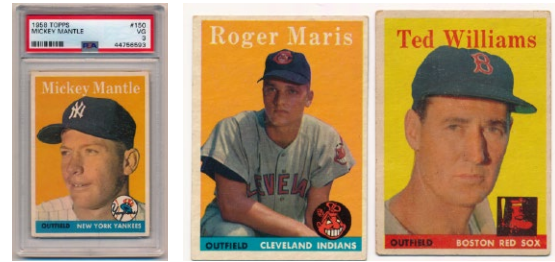

Baseball Cards

239 1956 Topps Complete Set VG-Ex..... 1000
Vital 1950s Topps baseball card, this is a true classic. Loaded with colorful star cards, these are always fun to peruse. The offered set is a quality mid-grade set. Clearly assembled with care, the cards look to be about 70% VG-Ex, with some nicer cards scattered about. The balance are almost all a nice VG or VG Plus, there are very, very few really weak cards here. The Mantle came back a PSA 2, the grade is honestly a bit tough, the card has corner wear and a slight back crease, it is nicer than almost any other 2 you will find on a 56 Mantle. Loaded with value, the many key cards grade as follows: 1 Harridge RC VG+, 5 Williams VG-Ex ctd, 20 Kaline Ex, 30 J Robinson VG-Ex/Ex, 31 Aaron PSA 4, 33 Clemente PSA 3.5, 79 Koufax VG+ mc, 101 Roy Campanella GVG, 110 Berra Ex, 113 Rizzuto VG-Ex/Ex, 130 Mays VG+, 135 Mantle PSA 2, 150 Snider Ex, 166 Dodgers TC VG+ ctd, 200 Feller VG+, 240 Ford VG-Ex/Ex, 251 Yankees TC VG-Ex/Ex, 260 Pee Wee Reese VG-Ex/Ex and 292 Aparicio RC VG.

240 1957 Topps Complete Set VG+ 800
Not a bad set at all, the key semi-high number run is VG-Ex or better, the set is about 50% plus VG-Ex or better, the balance in mainly Good to VG Plus, closer to VG Plus overall. The set could benefit from some fairly simple upgrading. A truly classic and beloved set with a very substantial breakdown value, we grade the key cards as follows: 1 Williams VG+, 2 Berra VG-Ex/Ex, 10 Mays VG+, 18 Drysdale RC VG-Ex, 20 Aaron Ex+ ctd, 25 Ford VG-Ex/Ex, 35 F Robinson RC VG+, 76 Clemente Good, 95 Mantle PSA 2, 210 Campanella VG, 212 Colavito RC VG-Ex/Ex, 286 Richardson RC Ex-Mt, 302 Koufax VG+, 312 Kubek RC VG+, 324 Dodgers TC Ex-Mt, 328 B Robinson RC VG, 338 Bunning RC VG-Ex, 400 Dodgers Sluggers Ex, 407 Berra/Mantle Ex and Checklist 1/2 VG mk.