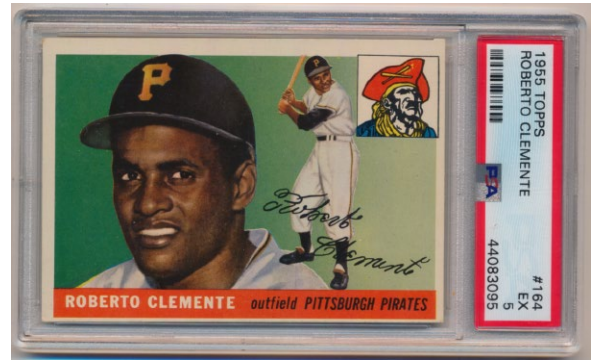

143 1958 Bell Brand Gilliam SGC 6 60
Exceptionally nice 6, this has four square corners that show only very minute wear. Well centered, the card has fine color and perfectly clean surfaces.

Baseball Cards