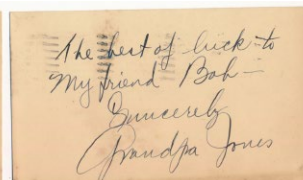

Minnie Pearl, Buddy Rogers, Red Sovine, Redd Stewart, Mitchell Torok, Merle Travis, Justin Tubb, Ernest Tubb (2), Porter Wagoner (2), Speedy West, Slim Willet and Ginny Wright. Due to the nature of the lot, this is not something we could get authenticated but we would be shocked if there were any issues.

Signed Letters

519 Brynner, Yul (1954 TLS) 8..... 25

TLS on his personal letterhead, this is very early for a Brynner signature. This has a huge period black ink signature. The letter got wet at one point, but the signature is not affected in any way. JSA LOAA.

520 Caesar, Sid 1954 TLS (JSA LOAA) 9 20

521 Martin, Dean TLS 9.5..... 20

TLS from 1952 on United Paramount Theatres letterhead, this has a bold period black ink signature. JSA LOAA.

522 Robinson, Edward G. on 1948 Letter 9 30

Famed actor, he died in 1973 and was best known for playing various gangsters. Offered is a large flowing fountain pen ink signature, this was signed in 1948 we believe. JSA LOAA.

Lot 518