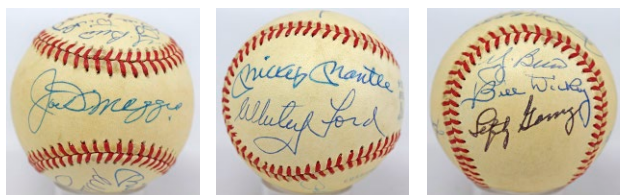

343 Yankee HOF Ball w/DiMaggio & Mantle 9 225
Always desirable, Joe and Mickey did not like each other, they are very uncommon to find on the same ball. Offered is a lightly toned OAL MacPhail model, this was signed circa 1986. There is a bold Joe DiMaggio on the sweet spot, Mickey signed the south panel in perfect blue ballpoint ink. The other signatures are Berra, Dickey, Ford, Gomez, Jackson and Rizzuto. Nice piece, it is very unusual to find this combination of signatures on one ball. JSA LOA (full).