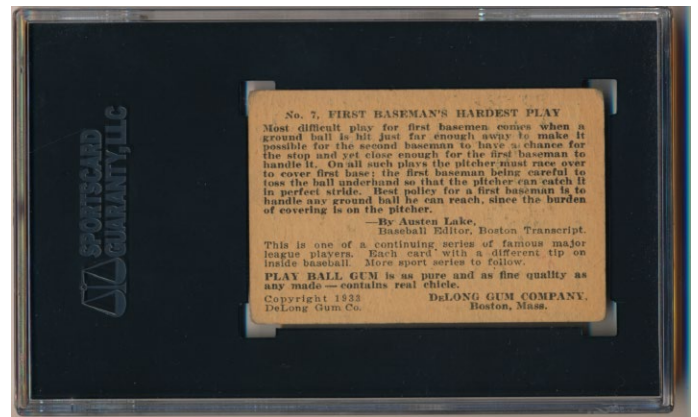

Baseball Cards

54 1921 Exhibit Babe Ruth PSA 1..... 450

One of Babe Ruth's first cards as a Yankee, these have been insanely hot in recent years. I like this card as it has an unusual image of a more svelte Babe Ruth in the field. The card is a 1 due to back issues from scrapbook removal, a crease through the center that does not crack the paper and a minute chip in the right border. With these flaws disclosed, the front happens to look really nice overall, providing exceptional visual appeal for a 1 grade. The winning bidder should be very pleased with this card.

55 1927 Honey Boy 19 Dave Bancroft PSA 4.5..... 250

Very scarce issue, how often do you see these? A HOFer, this has terrific centering and clean white borders. There is one very fine surface crease on the left border that is very hard to discern, the image displays well, the back is clean.

56 1927 Honey Boy 21 George Burns PSA 4.5 150

Very scarce issue, how often do you see these? Well centered with one very, very minute surface crease, the corners come to points, the back looks good.

58 1933 Goudey 223 Dizzy Dean PSA 5.5..... 350

An absolute key to this great set, these have been really hot in recent years. Often found with a miscut or terrible centering, the offered card is somewhat exceptional in that area. The card has a beautiful color image, bright white borders and very clean surfaces. An extremely popular card of a truly beloved HOFer, it will be interesting to see where these trade in a few years. This is not an easy card to find in this quality.

57 1933 DeLong 7 Lou Gehrig SGC 2.5 750

Classic card, this is the key to this revered set and one of the most popular of all Lou Gehrig cards. Offered is a freshly graded 2.5, this card has terrific centering, good color, clean borders and a nice back. Consistent corner wear and some very fine paper creases keep this at a particularly pleasing 2.5. It will be interesting to see where this card trades in a few years.