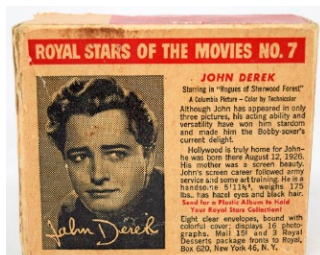

572 1959 Fabian Lot of Six PSA 7-9s..... 11

573 1963 Rosen Printing JFK Complete Set (64 cards) Ex-Mt 20

565 1948 Goudey Indians
8 different commons Good 20

566 1950 Royal Stars of the Movies
2 Farley Granger Full Box 35
Tight full box has the original pudding inside. The card has one fine crease and displays well.