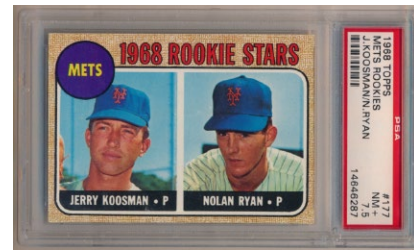

189 1967 Topps 242 Aaron/Clemente LL PSA 8.... 25

190 1967 Topps 569 Rod Carew RC PSA 8..... 500
Key card from one of the most widely collected Topps sets, high grade Carew Rookies are always desirable. This card is a particularly fine 8, with note to strong centering, bright white borders and great color. The image is crystal clear, the corners are all quite sharp.

191 1968 Topps 40 Denny McLain PSA 9..... 21
Popular card from the last 30-game winner's historic season, this has four Mint corners.

192 1968 Topps 177 Ryan/Koosman RC PSA 7.5..... 500

The kind of 7.5 that everyone loves, this example has outstanding centering, rich color and perfect image quality. The surfaces are perfectly clean. The corners come to solid points but are not quite razor sharp, entirely appropriate for the grade. This card would likely be a significant upgrade for most of your 1968 Topps sets, and of course will fill a vital hole in any high grade slabbed Rookie Card collection.

193 1969 New York Boy Scouts Bobby Murcer (rare) SGC 5..... 150
Rare card that hardly ever comes to market, most collectors only know of the Met cards from this set. This b/w card is quite crisp and clean, centering to the right border keeps this at a very pleasing 5.

194 1969 Topps 375 Killebrew PSA 8..... 19
His MVP season, this example has exceptional centering and four strong corners.

195 1969 Topps 550 B. Robinson PSA 8..... 15