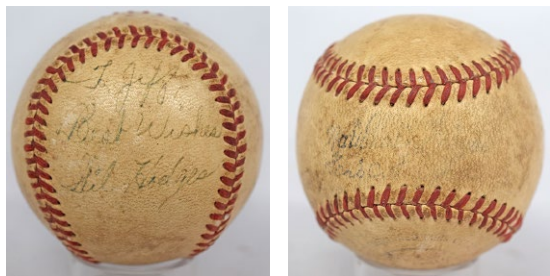

Baseball Autographs

Single Signed Baseballs

321 Gil Hodges 7..... 300
Rare single signed baseball from this beloved 1969 Mets manager and Brooklyn Dodger star, this is something that hardly ever comes around. The offered lot has condition issues, so it will not be a $5,000 ball but still will capably fill a most vital hole any serious Mets or Dodger single signed ball collection. The ball itself is a toned ONL Frick ball from the 1947-1951 era, signed and inscribed To Jeff in blue fountain pen. A true vintage Hodges single, the signature is more than legible and has a nice antique feel. JSA LOA (full).