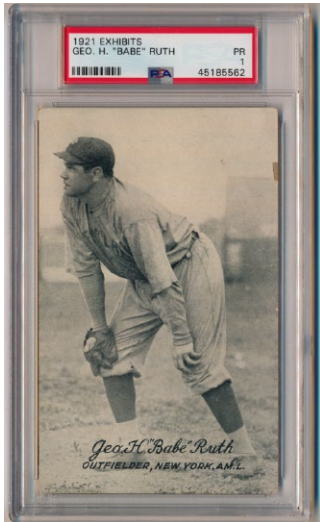

Baseball Cards

54 1921 Exhibit Babe Ruth PSA 1..... 450

One of Babe Ruth's first cards as a Yankee, these have been insanely hot in recent years. I like this card as it has an unusual image of a more svelte Babe Ruth in the field. The card is a 1 due to back issues from scrapbook removal, a crease through the center that does not crack the paper and a minute chip in the right border. With these flaws disclosed, the front happens to look really nice overall, providing exceptional visual appeal for a 1 grade. The winning bidder should be very pleased with this card.

55 1927 Honey Boy 19 Dave Bancroft PSA 4.5..... 250

Very scarce issue, how often do you see these? A HOFer, this has terrific centering and clean white borders. There is one very fine surface crease on the left border that is very hard to discern, the image displays well, the back is clean.

56 1927 Honey Boy 21 George Burns PSA 4.5 150

Very scarce issue, how often do you see these? Well centered with one very, very minute surface crease, the corners come to points, the back looks good.

58 1933 Goudey 223 Dizzy Dean PSA 5.5..... 350

An absolute key to this great set, these have been really hot in recent years. Often found with a miscut or terrible centering, the offered card is somewhat exceptional in that area. The card has a beautiful color image, bright white borders and very clean surfaces. An extremely popular card of a truly beloved HOFer, it will be interesting to see where these trade in a few years. This is not an easy card to find in this quality.

57 1933 DeLong 7 Lou Gehrig SGC 2.5 750

Classic card, this is the key to this revered set and one of the most popular of all Lou Gehrig cards. Offered is a freshly graded 2.5, this card has terrific centering, good color, clean borders and a nice back. Consistent corner wear and some very fine paper creases keep this at a particularly pleasing 2.5. It will be interesting to see where this card trades in a few years.