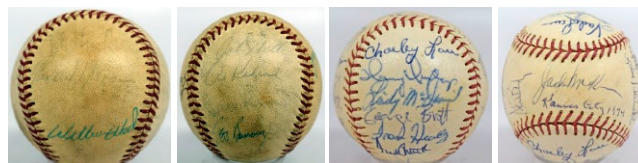

353 1974 AL All Stars
Team Ball w/real Munson 5 125
Toned ball may have seen some use, this is an OAL Cronin model. There are 13 total signatures. The key here is a light but presentable Munson. The other signatures include Weaver, Murcer, Burroughs, Hiller, Grich, Brooks Robinson, Kaline, Carew and Wood. The Munson autograph makes the ball. JSA LOA (full).