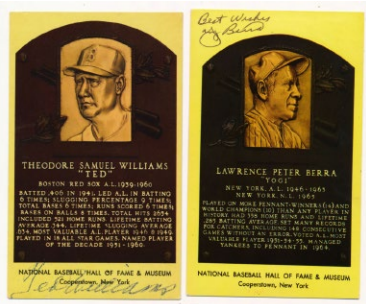

Baseball Autographs

275 Greenberg, Hank 9.5 125
So undervalued, these are missing from most Perez Steele signed sets. Greenberg signed this in spotless black sharpie ink, the quality is impeccable. JSA LOA (card).

271 Yellow HOF Plaque
65 different w/Ted Williams 9 400
Fresh lot, these walked into a show earlier this year. A single owner run, this is a terrific start on a full set or just a quality lot to enjoy as presented. The autographs are solid overall, an exact inventory will be on our website. These better pieces come in the lot: Cool Papa Bell, Yogi Berra, Wade Boggs, Rod Carew, Joe Cronin, Bill Dickey, Bob Gibson, Lefty Gomez, Burleigh Grimes, Catfish Hunter, Harmon Killebrew, Al Lopez, Rube Marquard, Eddie Mathews, Willie McCovey, Joe Morgan, Stan Musial, Pee Wee Reese, Willie Stargell and Ted Williams. JSA LOAA.

Perez Steeles