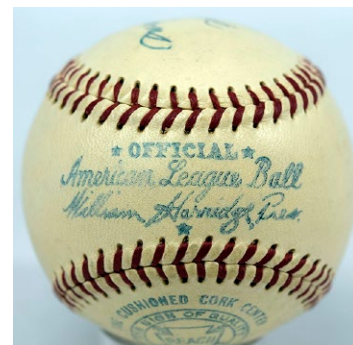

324 Mickey Mantle (portrait ball) 9 (OAL MacPhail)..... 200
Attractive hand painted portrait ball, this looks to be a true Mantle single. Mickey signed this in the early 1980s on the sweet spot, the signature is in solid dark ink. The ball has some light toning as is typical for a MacPhail. JSA LOA (full).

326 Ted Williams 9 (OAL Harridge) 200
Lovely Ted Williams single signed baseball. This is signed and inscribed to umpire Ed Rommel. The ball is special as it was signed in the 1950s, has a beautiful period Ted Williams playing career signature and the ball itself also is exceptionally nice. JSA LOA (full).