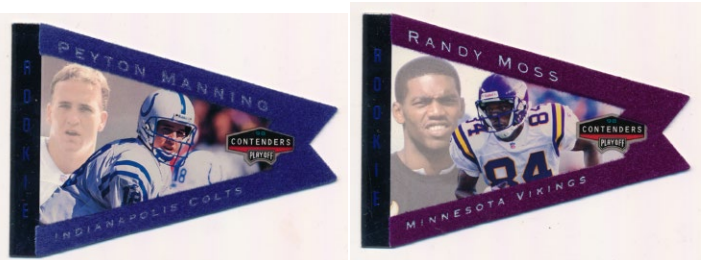

679 1998 Playoff Contenders Gold Pennants Complete Set w/Peyton Manning RC (100 cards) 150
Extremely scarce and desirable set, only 100 were produced, this may well be set number 2. This originally listed for $2,000 in the Beckett guide. Anchored by a tough Peyton Manning Rookie, neat set.