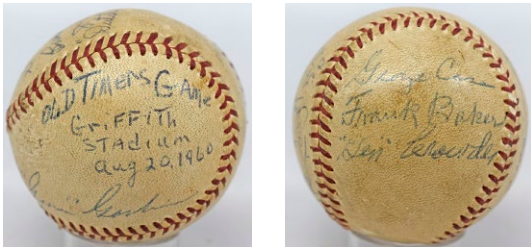

Baseball Autographs

Multi-Signed Baseballs

334 Gorgeous 1948 Connie Mack Day Signed Baseball w/six HOFers! 9..... 750
Great ball, this is a clean, lightly toned OAL Harridge model. Signed at a special Connie Mack Day game, circa 1950. There are 16 solid dark black fountain pen ink signatures. The HOFers are as follows: a superb Connie Mack on the sweet spot, Tris Speaker, Lefty Grove, Mickey Cochrane, Chief Bender and Home Run Baker. The other signatures include former A's players Jimmie Dykes, Rube Walberg, Ira Thomas, Howard Ehmke, Joe Boley, Wally Moses and Bing Miller. The condition and star power of this ball is very impressive. JSA LOAA.