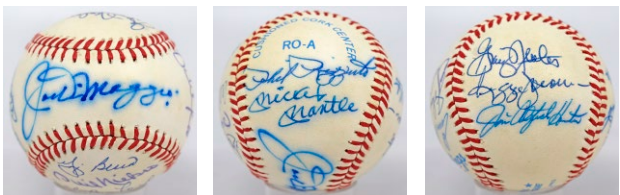

344 Yankee Old Timers w/DiMaggio & Mantle (14 sigs) 9..... 200
Never easy to find, Joe and Mickey did not like each other and are not often found on the same ball. Offered is a pleasing OAL Brown ball with DiMaggio (slight bleed), Mantle, Jackson, Rizzuto, Berra, Niekro, Sewell, Ford, Gomez, Winfield, Mize and Hunter. There are no less than 13 HOFers on this ball - Graig Nettles is the only non-HOFer. This is something you just do not see. JSA LOAA.