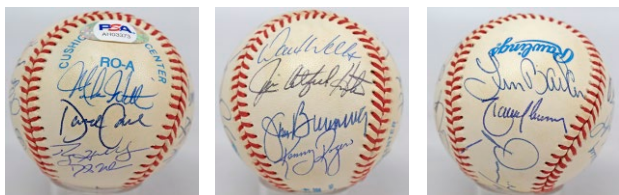

Baseball Autographs

342 Perfect Game Pitchers w/Halladay (16 sigs)
9.5..... 150
Very high quality signed baseball, offered is a spotless OAL Brown model. This special ball has no less than 16 signatures of perfect game pitchers. The content is terrific with note to Roy Halladay, Sandy Koufax, Randy Johnson, Jim Hunter, David Wells, Jim Bunning, Don Larsen and Matt Cain. The tragic death of Roy Halladay at a very young age sadly makes this a rare signed ball signed as such. PSA DNA (full).