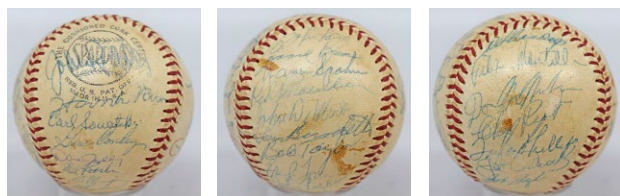

Baseball Autographs

342 Perfect Game Pitchers w/Halladay (16 sigs)
9.5..... 150
Very high quality signed baseball, offered is a spotless OAL Brown model. This special ball has no less than 16 signatures of perfect game pitchers. The content is terrific with note to Roy Halladay, Sandy Koufax, Randy Johnson, Jim Hunter, David Wells, Jim Bunning, Don Larsen and Matt Cain. The tragic death of Roy Halladay at a very young age sadly makes this a rare signed ball signed as such. PSA DNA (full).

343 Yankee HOF Ball w/DiMaggio & Mantle 9 225
Always desirable, Joe and Mickey did not like each other, they are very uncommon to find on the same ball. Offered is a lightly toned OAL MacPhail model, this was signed circa 1986. There is a bold Joe DiMaggio on the sweet spot, Mickey signed the south panel in perfect blue ballpoint ink. The other signatures are Berra, Dickey, Ford, Gomez, Jackson and Rizzuto. Nice piece, it is very unusual to find this combination of signatures on one ball. JSA LOA (full).

344 Yankee Old Timers w/DiMaggio & Mantle (14 sigs) 9..... 200
Never easy to find, Joe and Mickey did not like each other and are not often found on the same ball. Offered is a pleasing OAL Brown ball with DiMaggio (slight bleed), Mantle, Jackson, Rizzuto, Berra, Niekro, Sewell, Ford, Gomez, Winfield, Mize and Hunter. There are no less than 13 HOFers on this ball - Graig Nettles is the only non-HOFer. This is something you just do not see. JSA LOAA.

Team Signed Baseballs