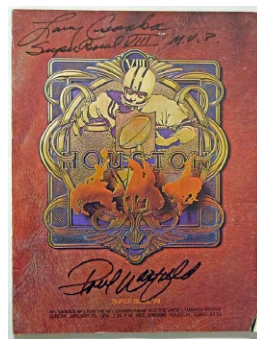

682 1972 Super Bowl VI Signed Program 9.5..... 125
Presentable program has a scrape by the upper right corner, the otherwise displays well. There are four HOF signatures from players in the game on the front page. The autographs are all Mint, and are as follows: Larry Csonka, Bob Lilly, Ernie Stautner and Paul Warfield. The 1972 Dolphins are the only undefeated team in NFL history, so anything from that team of this quality is especially desirable. JSA LOAA.