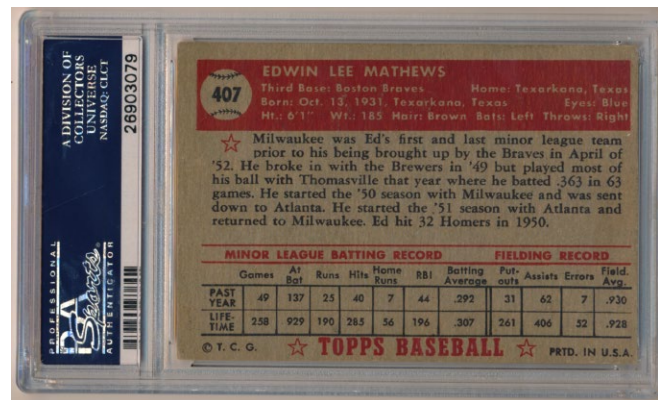

93 1952 Topps 407 Mathews RC PSA 3 (amazing centering) ..... 800 Vital card, one of the absolute keys to the great 1952 Topps set. Also a key Rookie Card, these are missing from most collections. This card almost always has major centering issues, the offered card is remarkable as it has nearly 50/50 centering all around! The card also has great color and clean borders. The back looks good, the corners are VG-Ex to Ex. Upon close inspection under magnification, there are some truly tiny surface wrinkles, this card is simply gorgeous for the grade. Who wants to add a true cornerstone card to their 1952 Topps set?