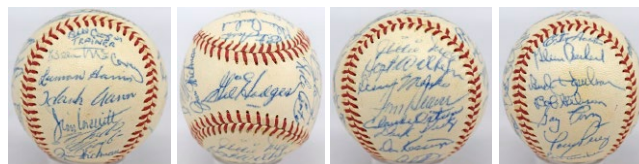

352 1970 NL All Stars
Team Ball w/nice Clemente 8.5 500
Really nice ball, this is a high grade ONL Giles model ball. Starting with a superb Gil Hodges signature on the sweet spot, there are a full 28 signatures. A famous All Star Game where Pete Rose barreled into Ray Fosse at the plate, this terrific ball has no less than 11 HOFers! The content is simply superb: Clemente, Mays, Aaron, Seaver, Bench, McCovey, Gibson, Rose, Perez, Torre and Durocher. It is not easy to find All Star Balls with this quality content in top condition and with no clubhouse signatures. This is a special ball. JSA LOA (full).