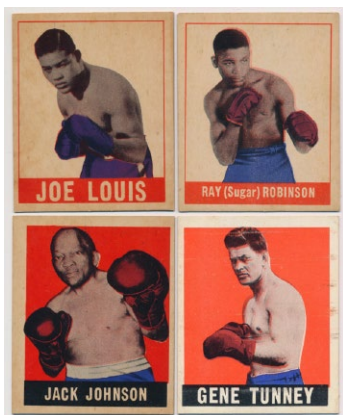

643.2 1948 Leaf Complete Set Ex+ 200
Quality mid-grade set, these vary mildly in grade. Clean set, condition looks to be about 70% Ex-Mt, the balance is almost all Ex. Loaded with boxing HOFers, this is a fun and affordable set. These seem like a great value right now, the key cards grade as follows: 1 Jack Dempsey GVG, 9 James J. Jeffries Ex-Mt, 17 Jack Johnson Ex-Mt+, 32 Max Schmelling Ex++, 35 Henry Armstrong Ex-Mt, 48 Joe Louis Ex++, 55 James J. Corbett Ex, 64 Sugar Ray Robinson Ex+, 73 Gene Tunney Ex-Mt, 90 Primo Carnera VG-Ex, 93 Max Baer Ex, 101 John L. Sullivan VG-Ex, 102 Jake LaMotta VG