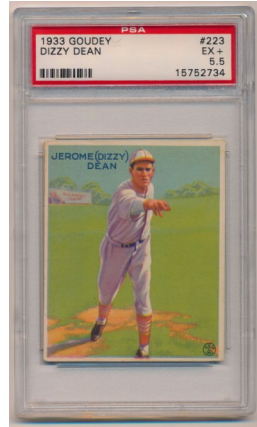

Baseball Cards

54 1921 Exhibit Babe Ruth PSA 1..... 450

One of Babe Ruth's first cards as a Yankee, these have been insanely hot in recent years. I like this card as it has an unusual image of a more svelte Babe Ruth in the field. The card is a 1 due to back issues from scrapbook removal, a crease through the center that does not crack the paper and a minute chip in the right border. With these flaws disclosed, the front happens to look really nice overall, providing exceptional visual appeal for a 1 grade. The winning bidder should be very pleased with this card.

55 1927 Honey Boy 19 Dave Bancroft PSA 4.5..... 250

Very scarce issue, how often do you see these? A HOFer, this has terrific centering and clean white borders. There is one very fine surface crease on the left border that is very hard to discern, the image displays well, the back is clean.

56 1927 Honey Boy 21 George Burns PSA 4.5 150

Very scarce issue, how often do you see these? Well centered with one very, very minute surface crease, the corners come to points, the back looks good.

58 1933 Goudey 223 Dizzy Dean PSA 5.5..... 350

An absolute key to this great set, these have been really hot in recent years. Often found with a miscut or terrible centering, the offered card is somewhat exceptional in that area. The card has a beautiful color image, bright white borders and very clean surfaces. An extremely popular card of a truly beloved HOFer, it will be interesting to see where these trade in a few years. This is not an easy card to find in this quality.

57 1933 DeLong 7 Lou Gehrig SGC 2.5 750

Classic card, this is the key to this revered set and one of the most popular of all Lou Gehrig cards. Offered is a freshly graded 2.5, this card has terrific centering, good color, clean borders and a nice back. Consistent corner wear and some very fine paper creases keep this at a particularly pleasing 2.5. It will be interesting to see where this card trades in a few years.