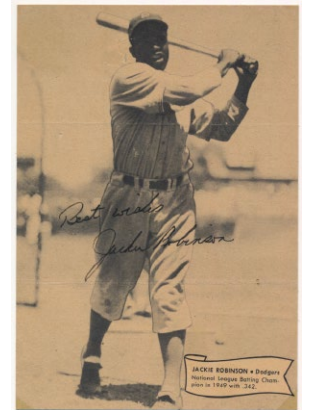

292 8 x 10 O'Malley, Walter 9..... 150
An important if controversial HOFer, O'Malley is not an easy autograph. He comes around from time-to-time on 3x5s and smaller flats, a full signed 8x10 is very difficult to find. Offered is an immaculate b/w portrait, signed in red ballpoint ink. The placement is perfect, this is O'Malleys pen of choice for most of his signatures. D'1979. JSA LOAA.

293 Photo Robinson, Jackie 9.5..... 350
Just shy of 5x7, this is handsome bookplate magazine photo of Jackie is from 1950. Signed Best Wishes Jackie Robinson in flawless black ink in a great spot, this looks terrific. This is the first time that we have seen this image, which celebrates Jackie's 1949 batting title. JSA LOA (full).