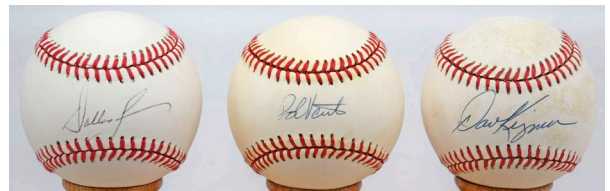

332 Collection of 50 Mets Singles 9 150

From a long-time Mets collector, these are high grade overall, everything is on an official ball, the lot is quite clean overall. Filled with obscurities that an advanced collector will love, the lot includes: Vince Coleman, Dallas Green, John Franco, Dave Kingman, Robin Ventura and Billy Wagner.