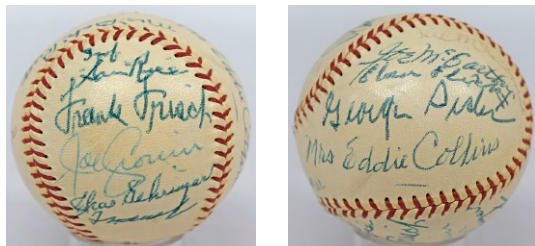

337 1963 HOF Induction Ball w/McKechnie (15 sigs) 8..... 200
Clean Official International League ball, we believe this was signed during the 1963 or 1964 HOF Induction based on the combination of signatures (it cannot be later than 1965 as that is the year McKechnie died). The signatures on the ball include McKechnie, Sisler, Schalk, McCarthy, Faber, Flick, Frisch, Rice, Cronin, Terry, Gehringer and Mrs Babe Ruth and Eddie Collins. JSA LOAA.