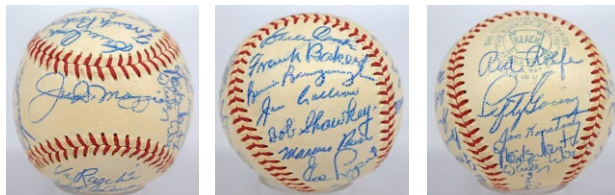

347 1948 Yankee Stadium Ceremony Signed Old Timers Ball (22 sigs) 9 500
In the original box, this is consigned directly by the son of the Yankees trainer at the time. This is a strikingly clean and fine OAL Harridge model. Untouched, the autographs are remarkably bold and fine. There are 23 superb signatures. We believe this was signed at a special 25th Anniversary game for Yankee Stadium. The autographs are impressive, with Joe DiMaggio, Home Run Baker, 1927 Yankees Earle Combs, Bennie Bengough, Bob Shawkey, Johnny Mize, Bill Dickey, Charlie Keller, Red Rolfe, Jim Konstanty and Lefty Gomez. Fresh to the hobby, this really looks great. JSA LOAA.

348 1957 Milwaukee Braves Team Ball 7.5 200
Desirable World Championship team ball, thistop team beat a 1950s Mantle team to take the title. Offered is an off-white ONL Giles model baseball. There are a full 32 matching period blue ballpoint ink signatures. The keys include Aaron, Haney (only clubhouse), Spahn, Adcock, Jones, Burdette, Crandall, Conley and Riddle. JSA LOA (full).