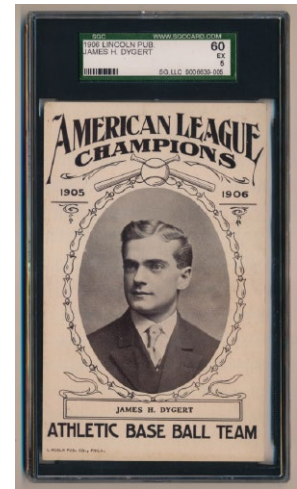

Baseball Cards

Baseball Card Singles

- 20 1887 N172 Old Judge
Emil Geiss Portrait SGC 3 400

Very tough card, we did not see any public sales for years. The offered card has a beautiful portrait image. The back is clean, the surfaces look good, we do not see any creases; a fair amount of corner wear keeps this at a 3.

- 21 1888 S.F. Hess Buckley SGC 1 250
Very scarce issue, these are missing from even very advanced type-card collections. The offered card nicely showcases its outstanding period color lithographic printing, the image looks great. This grade a 1 due to back damage and a very minute chip in the left border.