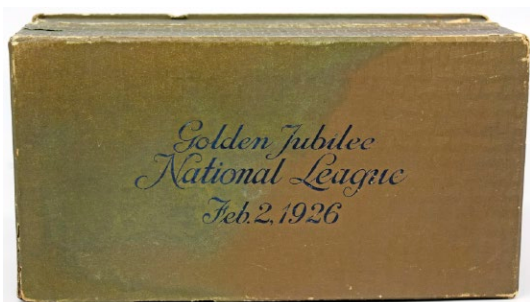

772 1926 National League Baseball Jubilee Set in Original Box 700

Offered is one of the most charming and interesting baseball memorabilia items produced during the Golden 1920s. The National League made a big deal out of its 50th anniversary, we believe that this item was given away at a special dinner. In the original box, the top is engraved Golden Jubilee National League Feb 2, 1926. The inside contains two Official Spalding cork center National League baseballs. One is unmarked, the other has 7/8 of an inch diameter images of the five league Presidents: Morgan Bulkeley, A.G. Mills, N.E. Young, Harry Pulliam and T.J. Lynch (it is missing the last two, Tener and Heydler). The balls themselves exhibit some slight general wear as does the box, everything has a perfectly fine and attractive vintage look and feel.