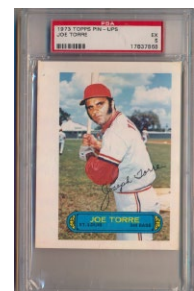

201 Marshall, Mike PSA 5 60
Almost identical to the other cards in this run, this is centered mildly to the right border with four square corners.

202 May, Lee PSA 6 60
Sharp card has four square corners and is reasonably well centered.

203 Perry, Gaylord PSA 7 150
HOFer, this is centered to the right border. The corners are quite sharp, this card is the only Near Mint 7 in this collection.

204 Scott, George PSA 6 60
Very tough card of The Boomer, this has four square corners and looks to be a very high-end 6.

205 Stargell PSA 6 150
A key oddball Willie Stargell card, how many have one of these? Offered is a very sharp looking 6 with four solid corners. The image and surfaces are quite clean, this is centered mildly to the right border.

1973 Topps Pinups

206 Torre, Joe PSA 5 75
Very unusual Joe Torre card to find, this is reasonably well centered with four corners that come to points. As with many other cards in this run, the 5s look a grade low to our eyes.

207 1975 Topps 228 Brett RC PSA 8..... 60
Reasonably well centered, this has four sharp corners, rich color and no chips in the white borders.