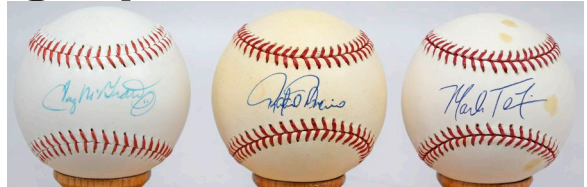

330 Collection of 33 Stars 9..... 150

Good lot of singles, these are clean overall, nothing is personalized. Mainly good stars, the content includes: Abbott, Belle, B. Butler, J. Carter, Will Clark, Erskine, Dw. Evans, Garvey, K. Gibson, J. Gonzalez (2), Leyland, Tug McGraw, McGriff, Palmeiro, Renteria, K. Rogers, D. Stewart, Teixeira and F. Vincent.