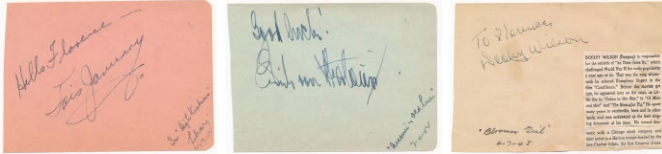

Entertainment Autographs

Signed Autograph Album Pages

491 Robinson, Edward G. 9..... 30
 Famed actor, he died in 1973 and was best known for playing various gangsters. Offered is a terrific large flowing black ballpoint ink signature, this was signed in 1956. JSA LOAA.