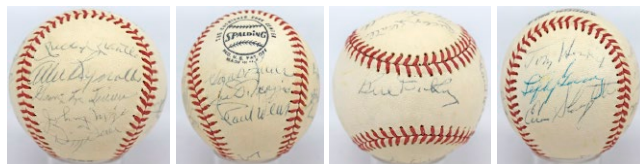

341 Circa 1972 HOF Induction Ball w/Mantle & DiMaggio 8..... 150
Very nice item, offered is a clean Spalding ONL Feeney model ball. There are 15 reasonably consistent and attractive period ballpoint ink signatures. The content is impressive, with note to nine different HOFers. We thought this might have been a Mickey Mantle HOF Induction ball but the appearance of Chick Hafey (D' July 2, 1973) makes that impossible. As presented, the ball includes signatures from DiMaggio, Mantle, Dizzy and Paul Dean, Gomez, Hafey, Dickey, Mize and Rizzuto. JSA LOAA.