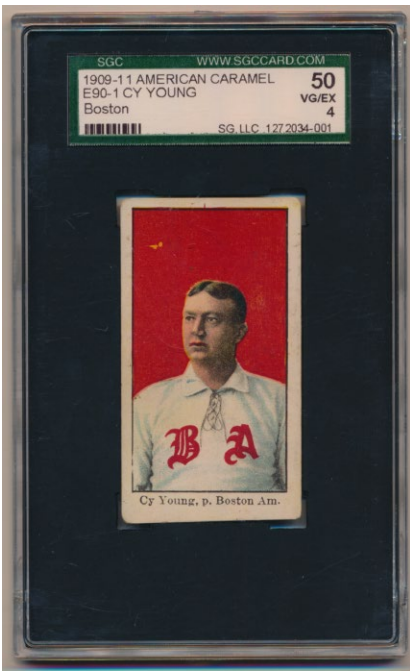

Key Lots

9 1909 E90-1 American Caramel Cy Young (Boston) SGC 4.....1500

A key card from this great caramel set, these do not come around very often. Usually found with major condition issues, the offered card stands apart. A 4 is a very high grade for one of these. The tougher variation of the two E90-1 Cy Young cards, this is the nicest example that we have seen in years. This card has world class centering, rich color and a superb image. The borders are white, the back is clean overall. The corners exhibit mild and consistent wear. There are no visible creases or wrinkles, even under magnification.

10 1933 Goudey 144 Babe Ruth PSA 4.....1500

Classic Babe Ruth card, the market has been on fire for these in recent years. The offered card has admittedly soft corners, but it has other things that stand out. The centering is nearly 50/50 all around, which you just never see. The card has a perfectly focused and registered image. The borders are white, the card has great color and the back is clean. We could not see any creases or wrinkles on the card, even under magnification.