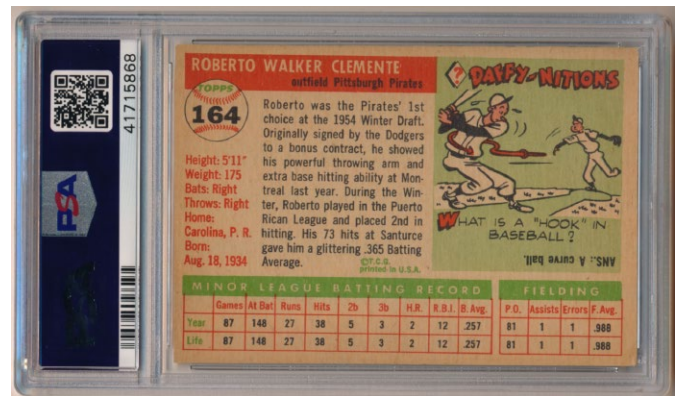

Key Lots

17 1955 Topps 164 Roberto Clemente RC PSA 6 (ctd).....1250
One of the most classic baseball cards, this is a vital Rookie Card. Also one of the most attractive cards of it's era, these are always extremely popular among vintage card collectors. Almost notorious for huge centering problems, this one is special. Centered extremely well, even the back is centered! The color is terrific, the image looks great, the corners come to points. This is an extremely high-end 6 overall to our eyes, one that should trade for a premium over almost all other 6s that come to market.

18 1911 T9 Turkey Red Complete Set, all graded 1500
Revered boxing set, these are also great to pair with a T3 baseball set. So hard to find complete, all 26 cards are SGC slabbed. Please note some of the holders have scratches and wear. The exact content is as follows: 51 Jem Driscoll 5, 52 Abe Attell 4, 53 Ad Wolgast 4, 54 Johnny Coulon 3, 55 James Jeffries 3, 56 Jack Sullivan 4, 57 Battling Nelson 4, 58 Packey McFarland 4, 59 Tommy Murphy 4, 60 Owen Moran 4.5, 61 Johnny Marto 3.5, 62 Jimmie Gardner 3 63 Harry Lewis 4, 64 Wm. Papke 3, 65 Sam Langford 2.5, 66 Knock-Out Brown 4.5, 67 Stanley Ketchel 4, 68 Joe Jeannette PSA 4, 69 Leach Cross 2.5, 70 Phil McGovern VG+ (only raw card), 71 Battling Hurley 5, 72 Honey Mellody 3, 73 Al Kaufman 3.5, 74 Willie Lewis PSA 5, 75 Jack O'Brien 3 and 76 Jack Johnson 3.5. Please note these cards have been appreciating in recent years and are still very undervalued in our opinion. In addition to being gorgeous cards, a ballpark current VCP estimate of these as singles is $6,000. This is a very substantial lot, also a high grade lot for the issue given the prevalence of pinholes and other technical defects that lead to 1 grades for most of these that come back from the grading services. In short, this lot has quality, value, scarcity and beauty in it's favor, the winning bidder should really enjoy this terrific set.