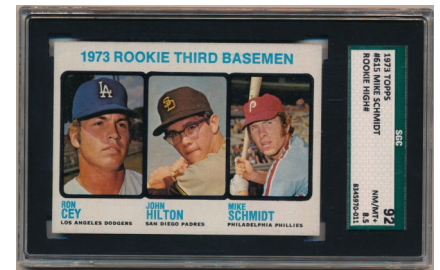

201 Marshall, Mike PSA 5 60
Almost identical to the other cards in this run, this is centered mildly to the right border with four square corners.

202 May, Lee PSA 6 60
Sharp card has four square corners and is reasonably well centered.

203 Perry, Gaylord PSA 7 150
HOFer, this is centered to the right border. The corners are quite sharp, this card is the only Near Mint 7 in this collection.

204 Scott, George PSA 6 60
Very tough card of The Boomer, this has four square corners and looks to be a very high-end 6.

205 Stargell PSA 6 150
A key oddball Willie Stargell card, how many have one of these? Offered is a very sharp looking 6 with four solid corners. The image and surfaces are quite clean, this is centered mildly to the right border.

1973 Topps Pinups

206 Torre, Joe PSA 5 75
Very unusual Joe Torre card to find, this is reasonably well centered with four corners that come to points. As with many other cards in this run, the 5s look a grade low to our eyes.

207 1975 Topps 228 Brett RC PSA 8..... 60
Reasonably well centered, this has four sharp corners, rich color and no chips in the white borders.