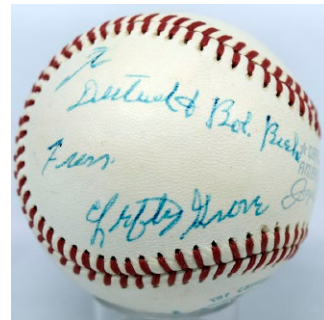

Baseball Autographs

Single Signed Baseballs

318 Mel Allen 9 (lot of 6)..... 175
Popular single of this beloved HOF broadcaster, the quality of this lot is very strong. Each is boldly signed on the sweet spot of an official ball and comes with it's own PSA DNA LOA card.

319 Yogi Berra 9.5 (OAL Brown, lot of 12)..... 225
Spotless lot of Yogi singles, these all have strong blue ball-point ink signatures. The ball themselves are quite clean overall, each has their own PSA DNA card. This is not a ball you will see very often in this quantity.

314 1985 HOF Induction Program (32 sigs) w/DiMaggio, Mantle, Williams 9.5..... 250
Beautiful signed program, the first one that we have ever seen. This sharp and bright 1985 HOF Induction program has a front cover that is almost bursting with signatures. Absolutely loaded, there are approximately 32 signatures present. All HOFers, the quality is impeccable. Highlights include DiMaggio, Mantle, Williams, Aaron, Seaver, Ryan, Musial, Stargell, Banks, Yaz and Killebrew. Unique and terrific signed item, there cannot be very many of these in existence that are so exquisitely autographed! JSA LOA (full).

Signed Bats

315 High Quality Brooklyn Dodgers Signed Bat 9 300
I really like this piece, offered is an immaculate Cooperstown Bat Company Ebbetts Field model bat. Signed by 16 former Dodgers, the autographs are very solid. This one is special as it has Carl Furillo, who died in 1989, and hardly ever comes on these types of bats. Also included are Don Drysdale and Sandy Koufax, also unusual and desirable. The other signatures include Billy Herman, Reese, Snider, Branca, Newcombe, Gionfriddo and Erskine. JSA LOAA.