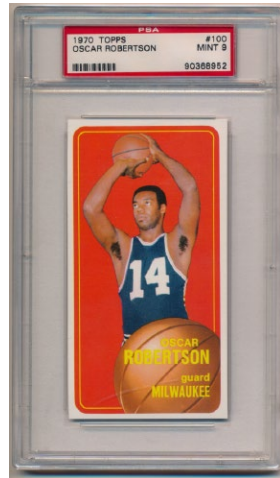

587 1969 Topps 25 Lew Alcindor RC PSA 5 150
Key card, the market is finally giving this some respect. Not so easy to find even in a 5 holder, this example has four respectable corners and rich color. Centered to the left border, this displays well for the grade.

588 1969 Topps 44 Wilkens PSA 8..... 20
589 1969 Topps 82 Nelson RC PSA 8..... 15

591 1970 Topps 100 Oscar Robertson PSA 9 125
Mint card of the perhaps the best all around player in NBA history, this looks great. Perfectly centered with four Mint corners, this is fully deserving of its 9 grade.