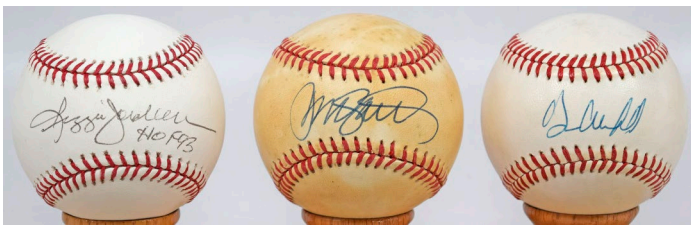

329 Collection of 21 HOF Single Signed Baseballs 9..... 150

Pleasing overall lot of single signed balls, some are very bold, others are a bit light. Nearly everything is on an official ball, nothing is personalized, content is as follows: Bert Blyleven, Lou Boudreau, Lou Brock, Steve Carlton, Orlando Cepeda, Andre Dawson, Bobby Doerr, Goose Gossage, Ken Griffey Jr, Monte Irvin (2, one is a MacPhail portrait ball), Reggie Jackson (HOF), Gaylord Perry, Robin Roberts, Frank Robinson, Brooks Robinson (2), Ryne Sandberg, Duke Snider and Dave Winfield. Good lot has solid content.