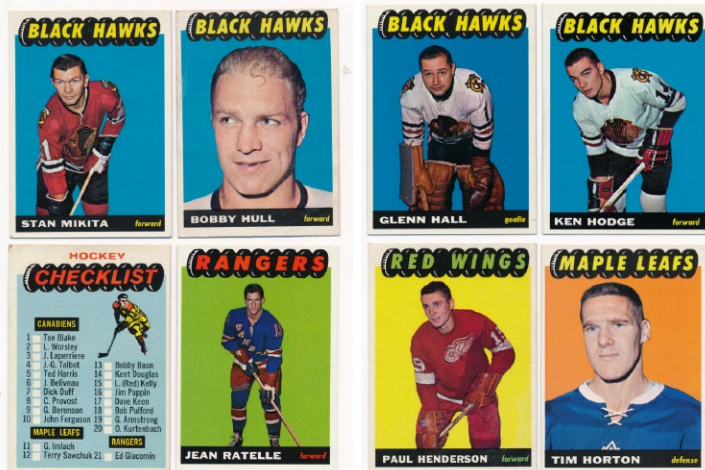

Hockey

747 1965 Topps

Collection of 245 w/many stars NM..... 250
Fresh lot of super attractive cards, the color on these cards is terrific. Fine and fresh lot, we only reviewed the key cards for slabbing. There is duplication, condition is a strong Near Mint overall with some variance in centering. These better cards come in the lot: 1 Toe Blake CO (3), 2 Gump Worsley (2), 3 Jacques Laperriere (3), 6 Jean Beliveau (3), 15 Red Kelly, 17 Dave Keon, 25 Jean Ratelle, 42 Roger Crozier (3), 47 Alex Delvecchio, 49 Norm Ullman (4), 51 Paul Henderson RC, 55 Glenn Hall (2), 60 Stan Mikita, 64 Dennis Hull RC DP, 65 Ken Hodge RC, 71 Henri Richard (3), 79 Tim Horton, 81 Frank Mahovlich (2), 82 Ron Ellis RC and 91 Rod Gilbert. This is a huge and very substantial lot in strong condition, how often can you say that for this set?

749 1967 Topps

Collection of 195 w/many stars NM..... 150
Terrific lot of cards from this extremely attractive issue, you have to love the design and color on these. Condition is a solid Near Mint overall, with mild variance mainly due to centering. This is a very large quantity for this issue, only the major stars were reviewed for slabbing, the cards are very fresh. These better cards come in this lot: 3 Jacques Lemaire RC, 11 Dave Keon, 16 Tim Horton (3), 42 Johnny Bucyk, 65 G.Hall/D.Dejordy, 66 Checklist Card, 70 Yvan Cournoyer (2), 72 Henri Richard, 74 Jean Beliveau, 79 Frank Mahovlich (2), 99 Gerry Cheevers, 113 Bobby Hull and 126 Stan Mikita AS.

750 1968 OPC Collection of 78 w/stars Ex-Mt 100

Clean lot ranges from Ex to Near Mint, centering varies somewhat. The lot averages a nice Ex-Mt to our eyes and has some good star content. The lot is heavy in Boston Bruins cards, these better cards come in the lot: 6 Derek Sanderson, 7 Phil Esposito (2), 16 Bobby Hull, 134 Glen Sather (2), 137 Eddie Shack (3), 140 Gerry Cheevers (3), 155 Stan Mikita (PSA 5, 7), 200 Bobby Orr AS1, 203 Gordie Howe AS1, 204 Bobby Hull AS1, 205 Ed Giacomin AS1, 208 Phil Esposito AS1 (5), 211 Stan Mikita Triple (PSA 4), 213 Derek Sanderson Calder and 214 Bobby Orr Norris.