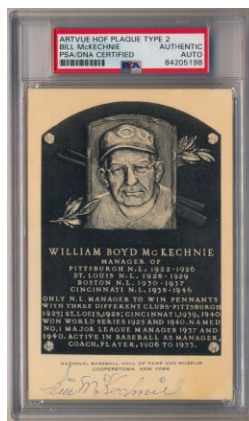

269 McKechnie, Bill 9 250
Very clean and fine, this has a fine flowing blue ink signature in the bottom margin. PSA slabbed, this is not something you see every day. HOF manager McKechnie died in 1969.

270 Young, Cy 9 400
Classic HOF signed item, this is a clean Cy Young original HOF postcard. Young signed this in solid blue ballpoint ink in the bottom border, the autograph looks terrific. PSA slabbed, this is very nice.