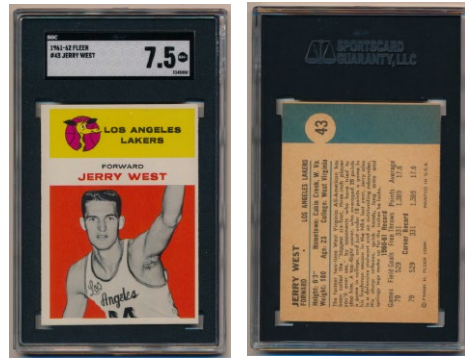

Basketball

585 1961 Fleer 43 Jerry West RC SGC 7.5 125
Classic card of Mr. NBA, these are always very popular. The offered card has four very sharp corners, outstanding color and bright white borders. Centered to the right border, this would otherwise surely grade an 8 or higher, but this still looks great as a Near Mint Plus 7.5.