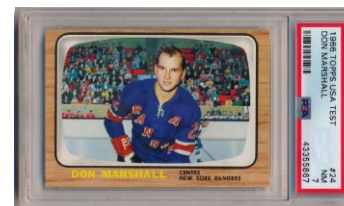

717 49 Pappin PSA 9 oc 50
Mint but very heavily centered to the top, scarce issue.

718 53 Maki PSA 7.5 50
Fine condition card, this is well centered with four solid corners. The brown borders looks great, the corners come to solid points. Easily an 8 on the right day, PSA really split hairs with the grade here, the card looks terrific.

719 1967 Topps 92 Bobby Orr PSA 5 150
Classic Bobby Orr second-year card, this is much more like a 6 than a 5. Centered very slightly to the right border, this has perfect color. The borders are white, the back looks great. The corners come to points and exhibit only very slight wear, nice card.

720 1967 Topps 131 Gordie Howe AS PSA 9 60
Great looking card, this has four super sharp corners. Well centered, the color looks great, we hardly ever see this card in such fine condition.

721 1968 Topps 2 Bobby Orr PSA 8 oc 30
Centering is far from terrible, this has four super sharp corners.

722 1968 Topps 29 Gordie Howe PSA 7 20

723 1969 OPC 138 Tony Esposito RC PSA 7 50
Crisp card, HOF Rookie, this has four solid corners. Nice 7, this has rich color and is centered mildly to the right border.

724 1969 OPC 138 Tony Esposito RC PSA 8 75
Very popular HOF goalie, this is a fine looking card. Centered mildly to the left border, this has four truly razor sharp corners, great color and a very fresh high grade look and feel.