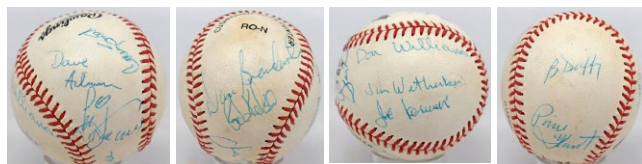

Historical Autographs: General

369 Astronauts Signed Baseball 9..... 50
From cult St. Louis Cardinal favorite Mike Shannon's restaurant, this is a clean ONL White model ball. There are 12 clean blue ballpoint ink signatures. We believe these are all astronauts, the autographs include Don Williams, Jim Wetherbee, James Voss, Daniel Brandenstein and Brian Duffy. JSA LOAA.