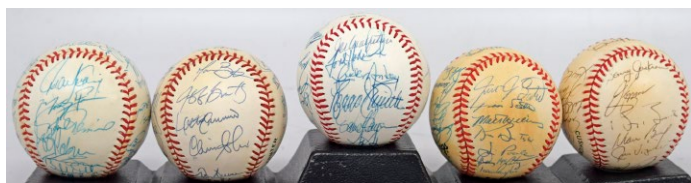

Baseball Autographs/Presidential

356 Collection of 16 1990s era team balls 9..... 150
Clean overall lot of team signed baseballs, these are all on official baseballs. It is possible that there can be some clubhouse signatures scattered about. The content is as follows: 1988 Rangers, 1990 Rangers (2), 1992 Rangers, 1996: Dodgers, Expos, Giants, Pirates, Rangers, Reds, Rockies and 1997: Astros, Giants, Mets, Pirates. There should be many stars on these balls.