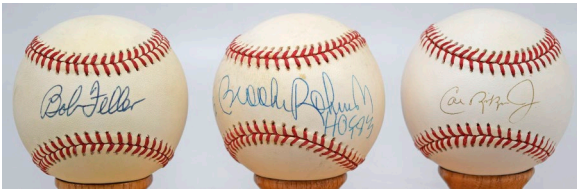

328 Collection of 20 HOF Signed Baseballs 8.5..... 150
Mid to better grade lot of HOF singles, almost all are on official balls, there are no inscriptions. Good value lot, content is as follows: Roberto Alomar, Sparky Anderson, Wade Boggs (2), George Brett, Bobby Doerr, Bob Feller (2), Rollie Fingers, Goose Gossage, Harmon Killebrew, Phil Niekro, Pee Wee Reese, Cal Ripken, Brooks Robinson, Ivan Rodriguez, Duke Snider (2) and Don Sutton. Also included is a 1995 All Star Game ball w/19 sigs of HOFers and stars with Darrell Porter. Nice lot, this has several better balls (Brett, Reese, Ripken, Rodriguez) that hardly ever come in these types of lots.