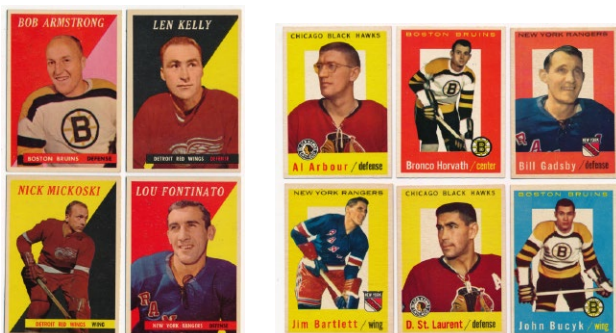

741 1958 Topps Collection of 37 clean cards Ex-Mt/NM.... 100
Sharp and very colorful lot, many of the cards are off-center. These are fresh and unpicked, there are several cards here that look to be Near Mint or better. Nice lot, duplication is very mild. The better cards are 1 Armstrong, 21 Bathgate (2) and 61 Kelly.

742 1959 Topps Collection of 54 clean cards Ex-Mt/NM.... 100
Clean and colorful common lot, there are a couple of stars, 23 Bucyk, 42 Sawchock. Condition varies slightly, but is mainly sharp and Ex-Mt/NM or better. Duplication is light, these are fresh cards that have not been reviewed for slabbing.