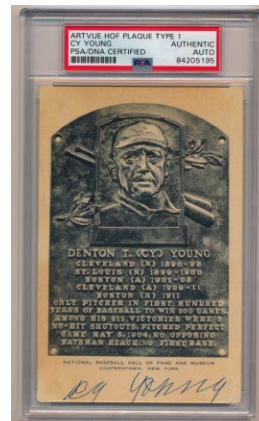

269 McKechnie, Bill 9 250
Very clean and fine, this has a fine flowing blue ink signature in the bottom margin. PSA slabbed, this is not something you see every day. HOF manager McKechnie died in 1969.

270 Young, Cy 9 400
Classic HOF signed item, this is a clean Cy Young original HOF postcard. Young signed this in solid blue ballpoint ink in the bottom border, the autograph looks terrific. PSA slabbed, this is very nice.