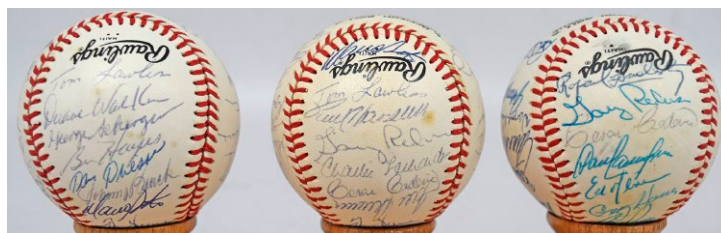

355 1982 Reds
Team Ball (lot of 12, all w/Bench & Seaver..... 200
Quality lot of clean Reds team balls, each is on an official ONL Feeney ball. The balls tend to have 28-30+ signatures per ball and are nice. Each ball has Johnny Bench, Tom Seaver, Dave Concepcion, Cesar Cedeno, Tom Hume and Ron Oester. JSA LOAA.

Go to cleansweepauctions.com for many additional images.

Initial bids must be placed by 8 PM EST on Wednesday June 3.