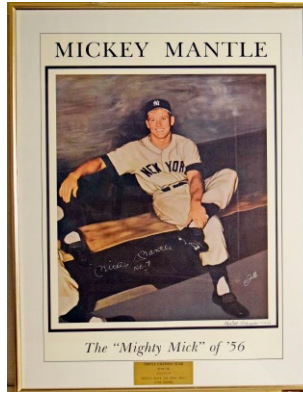

Baseball Autographs

468 Mantle, Mickey (Gallo) 9.5..... 270
Very nice Mickey Mantle signed display piece, offered is the seldom offered full size 34x23 Gallo poster of Mickey sitting in the dugout in his 1956 season. The is signed by Mickey Mantle with his number 7, a large and fine signature. Also signed by Gallo with the 9-15-56 date, this looks great. Matted and framed, the total size is 30 x 41. JSA LOAA.