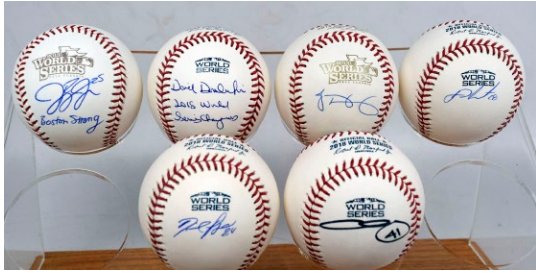

Baseball Autographs

492 2013 and 2018 Red Sox World Series Ball Lot (35 pcs) 9..... 150

Good lot for a big Red Sox collector or dealer, these are never cheap or easy to find as singles. Mainly 2013 World Series balls, the lot includes: Bogaerts (3), Bradley Jr (2), Dombrowski, Ellsbury, Eovaldi, Kimbrel, Lackey, JD Martinez (2), Peavy, Price, Sale and Victorino. Most of these have Steiner or other LOA stickers.