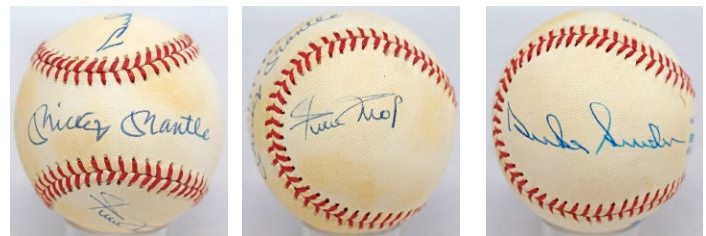

502 Mantle, Mays & Snider 9 (OAL Brown) 125
Classic signed baseball, the star power here is significant. Lightly toned ball, the autographs of these three 1950s New York HOFers all look great. JSA LOA (full).