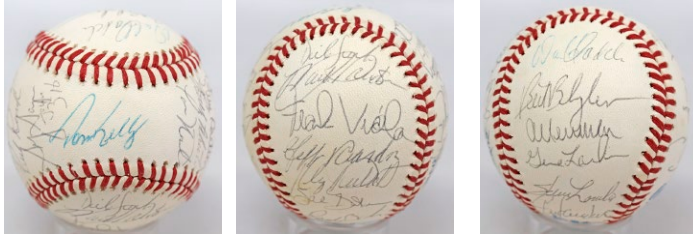

526 1980 - 1995 St. Louis Cardinals Lot of 5 8..... 100
Nice lot of mid to better grade Cardinals team balls, these average about 25 sigs each and are on official balls. The years are as follows: 1980, 1984, 1986, 1988 and 1995. We will have pictures of all of the sides of each ball on our website.
JSA LOAA.