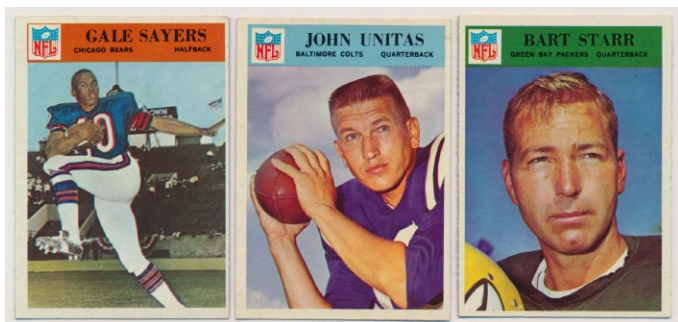

779 1966 Topps Complete Set Ex+ 350
Solid Ex Plus overall set, there is mild variance in both directions with many very clean cards throughout the set. Anchored by a strong example of the key Joe Namath and Funny Ring Checklist cards, this is a quality mid-grade set. We grade the key cards as follows: 1 Tommy Addison Ex++, 15 Funny Ring Checklist Ex, 26 Jack Kemp Ex, 27 Daryle Lamonica VG-Ex/Ex, 48 George Blanda Ex-Mt, 61 Checklist #1 Ex, 67 Len Dawson Ex+, 75 Otis Taylor RC Ex++, 95 Don Maynard Ex-Mt, 96 Joe Namath 2nd Year Ex+, 104 Fred Biletnikoff Ex-Mt+, 115 Jim Otto NM, 119 Lance Alworth Ex and 132 Checklist #2 VG+ unmarked.

780 1967 Philadelphia 167 different w/Unitas & some stars NM..... 200
Fine lot, these are great looking cards when they can be found with sharp corners. The condition is a superb Near Mint overall. The condition varies only slightly, there are some fine Nm-Mt cards throughout the lot that might be suitable for slabbing. Close to a full set, these better cards come in the lot: 14 Berry, 23 Unitas, 29 Ditka, 43 Kelly RC, 46 Warfield, 55 Lilly, 178 Wilcox RC, 185 Jurgensen, 190 Taylor and 197 Checklist.