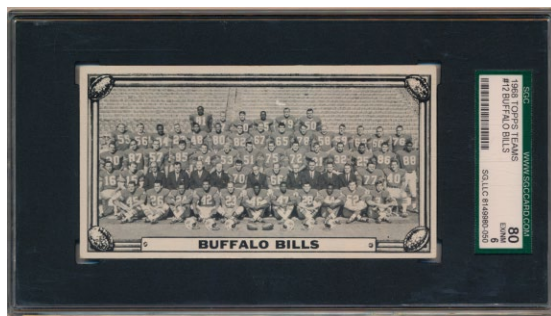

784 1968 Topps Team Cards Buffalo Bills SGC 6 50
Fun and very uncommon football issue, this is a neat card. Solid 6, this is well centered with four very respectable corners.