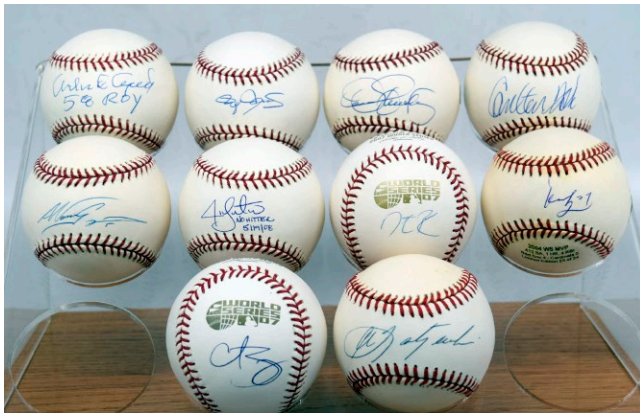

495 Large Red Sox Single Signed Ball Collection (90 pcs) 9..... 150

This is a fully loaded tub of Red Sox singles. The balls should be quite clean overall, everyone is neatly identified on the box. Several have authentication stickers, there should be no issues with this lot in terms of authenticity. There is very little duplication, nearly everything should be on an official ball. The players have a heavy concentration from the late 1980s forward but some 1950s Red Sox players are in here as well. These better balls come in the lot: Baylor, Burks (2), Canseco, Cone, Conley, Dawson (2), Harrelson, K. Mitchell, Lee Smith, Lowe, Nomo, Reese, Saberhagen, Viola, Wells (2), Dick Williams and Earl Wilson.

493 Collection of 24 star signed baseballs 9..... 150

Good lot, there is no junk here, most of these have JSA, PSA or other desirable LOA stickers. The balls are quite clean, the content is as follows: Edgardo Alfonso, Dusty Baker, Vida Blue, Bruce Bochy, Chris Brown, Lew Burdette, Jack Fisher, Pedro Guerrero, Frank Howard (2), Andruw Jones, Tug McGraw, Mark McGwire, Denny McLain, Dave Parker, Joe Rudi, John Santana (2), Rusty Staub, Dave Stewart, Birdie Tebbetts, Bobby Thomson and Maury Wills.

496 50 signed baseballs w/some stars 9..... 225

Nice lot of signed signed balls, these are all recognizable players with a fair number of stars. High grade overall lot, just about everything should be on an official ball and not personalized, all are neatly identified in cubes. The content includes: Blue, Cey, Dawson, Erskine, Dw. Evans, Garvey, Greenwell, Kell, Lolich, McGriff, Podres, Sax and Sutton. JSA LOAA.