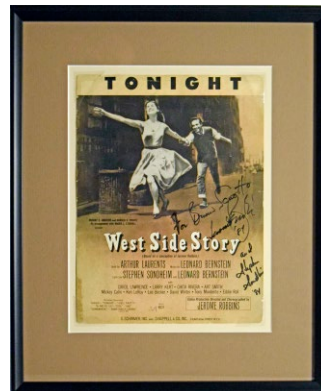

669 Danson, Ted Signed Red Sox Jersey 9 25
Very fun piece, Danson signed this Sam Mayday Malone Ted Danson in black sharpie ink. This super cool jersey has a PSA sticker.

670 Grab Bag Autograph and Photo Lot w/over 100 autographs 8 100
A copy paper carton of material, there may well be some or many secretarial signatures here, the lot is being sold strictly as-is. A hodge podge of material, the lot includes: (1) 76 signed 3x5s and related flats w/Allen, Brooks, Bryant, Cagney, Lane, Madison, Mayo, Meadows, Gordon Scott (Tarzan, endorsed check), Winchell, Ziegler; (2) Frick and Frack signed scrapbook page; (3) 13 lesser 1960s/70s comic books, some with autographs; (4) Jackie Collins signed manuscript page quotation; (5) Nine Steve Allen signed 8x10s; (6) Nine 1980s Congressional signed photos; (6) Twenty-four Johnny Lee signed 8x10s and three signed 11x14s; (8) Steve Allen Red Book; (9) Two movie posters w/Urban Cowboy and (10) Various unsigned photos including boxing.

671 Guthrie, Arlo Signed Guitar 9 50
Handsome wood acoustic guitar, this has a bold black sharpie ink signature with an inscription. JSA LOAA.

672 Hitchcock, Albert Sketch Signed at Paramount Pictures 7 450
Charming display, this 8x10 mat consists of a signature, inscription (To Bill) and sketch from the legendary Albert Hitchcock. We like this piece as it was signed at Paramount Studios. PSA DNA LOA (full).