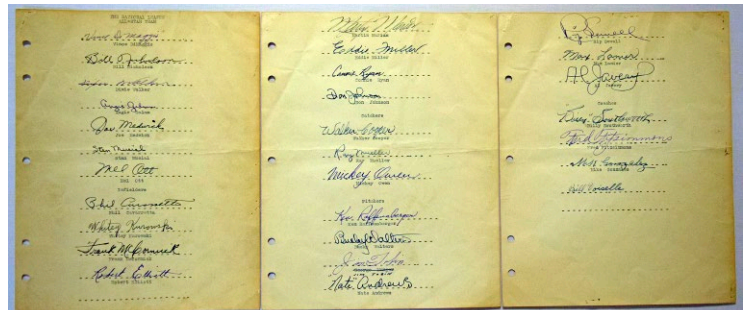

476 1973 World Series Program w/55 signatures! 9..... 300
How is this for a comprehensively signed program? Offered is a truly remarkable 1973 World Series program, this has an amazing 55 different autographs! There are so many great things here, I love the page with all three Met broadcasters (Nelson, Kiner, Murphy), the A's signatures with Charlie Finley, Jackson, Hunter, Fingers and Deron Johnson, the many Mets including Seaver, Mays, Berra, Koosman, the Met executives with owner Donald Grant (you never see this) and Casey Stengel and finally the baseball execs with Bowie Kuhn, Chub Feeny and Joe Cronin. Someone had incredible access here, this is the most comprehensively signed World Series program that we have ever seen or heard of. Superb. JSA LOA (full).