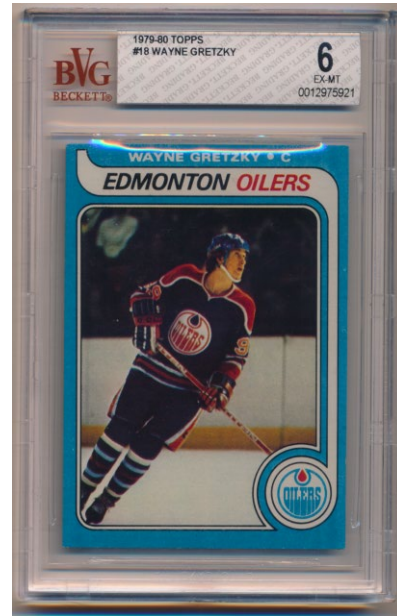

829 1979 Topps 18 Wayne Gretzky RC Beckett 6..... 500
A classic and most vital Rookie Card, this has to be in any vintage hockey card collection. Offered is a nice 6, this has rich color and good overall centering. The photo of Gretzky looks great, the blue borders are crisp and clean. The back is clean, some typical flicks of white by the borders keep this at a 6, the corners come to solid points.