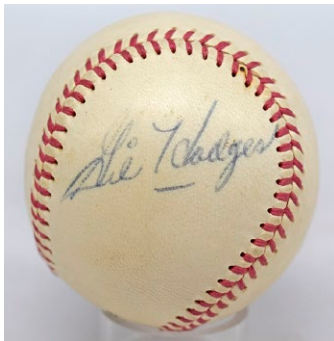

Single Signed Balls

**484 Dizzy Dean** 7 ..... 300  
 Classic and beloved HOfer, this is always a very popular single. Offered is a very clean ONL Giles model ball. Dizzy Dean signed and inscribed this to Michael in pleasing ballpoint ink. The signature is dated 1960, possibly in Dean's hand. I like this as this is much earlier than most Dean singles that trade. JSA LOA Full.

## Single Signed Balls

485 Hank Greenberg (vintage) 7..... 400  
Desirable Hank Greenberg single, this is vintage signed and dated Oct 7. 1946. The ball is a toned ball with an extensive inscription that fills an entire panel. The autograph is in fountain pen ink and displays well. True vintage Greenberg singles are quite scarce and completely undervalued in today's market. PSA DNA (full).

489 Billy Martin  
9.5 (OAL Brown, Yankees, superb) ..... 150  
Absolutely stunning condition Billy Martin single, truly the finest that we have ever seen. This came from a collection of a friend of a former Yankee player. The ball is a Mint OAL Brown model in the original box. It is signed Billy Martin Yankees in huge blue ballpoint ink on the sweet spot. A beloved and always controversial Yankee, Billy died in 1989 and is always a desirable single, but the condition and inscription sets this apart from the others! JSA LOA (full).