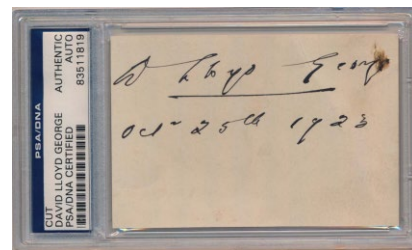

560 Frankfurter, Felix ALS on Supreme Court Card 9.5 50
Dated 1959, the vital Frankfurter pens an entire Supreme Court card. The content is warm and relates to a mutual friend. D'1965. JSA LOA (full).