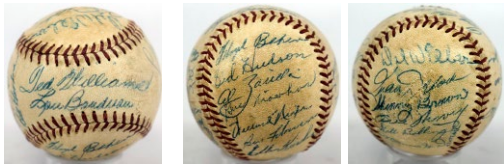

Baseball Autographs

519 1953 Red Sox Team Ball w/real Ted Williams 8..... 60
Evenly toned OAL Harridge ball, this has 24 consistent and solid blue ink signatures. The autographs include a real Ted Williams on the sweet spot, Goodman, Parnell, Zarilla and Bolling. Please note Boudreau and McDermott are clubhouse. JSA LOA (full).