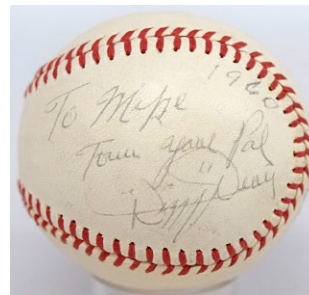

# Baseball Autographs

**480 1969 Mets Imperial Sized Autograph Display** (41 sigs) ..... 200  
 Checking in at a hefty 31 x 42, this is a terrific homage to the beloved 1969 Miracle Mets. There are a remarkable 41 different autographs on the piece! Very nicely presented, these are mainly 3x5s, Seaver is on a 1970 Topps card. The better autographs include a flowing Hodges on a 1969 post-marked envelope, the aforementioned Seaver, Ryan, Koonce, McGraw, Agee, Frisella (D'77), Berra, Bob Murphy, Kiner, Jones and Harrelson. This could well be the comprehensive collection of it's kind in the hobby. Please note the frame itself has wear and can be replaced, the lot can be removed from the frame upon request to reduce shipping charges. PSA DNA (full).

Signed Bats

**481 1998 Yankees Signed Bat w/Steinbrenner** 9 ..... 150  
 Something you never see, offered is a 1998 Yankees black World Series collectors bat. The bat has eleven signatures in solid silver sharpie ink. The key to this is George Steinbrenner's signature, something you rarely ever see on Yankee items from this era. The other autographs include Rivera, Torre, Gossage, Rivers, Cone, O'Neill, Sojo and Lloyd. There is lots of room to add signatures in the future here! JSA LOA (full).

**482 DiMaggio, Joe** 9.5 ..... 500  
 The most classic signed Joe DiMaggio bat, these are always desirable. Offered is a perfectly clean model, this has a Mint blue sharpie ink signature. Ideal for display, the bat has a PSA DNA sticker (H55750) on the knob. Limited edition bat (1489/1941).

Single Signed Balls

**484 Dizzy Dean** 7 ..... 300  
 Classic and beloved HOfer, this is always a very popular single. Offered is a very clean ONL Giles model ball. Dizzy Dean signed and inscribed this to Michael in pleasing ballpoint ink. The signature is dated 1960, possibly in Dean's hand. I like this as this is much earlier than most Dean singles that trade. JSA LOA Full.