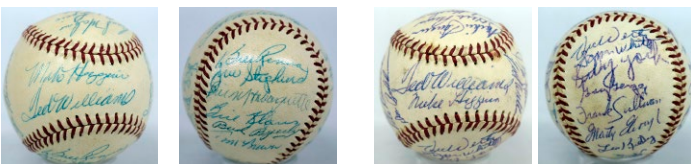

521 1958 Red Sox Team Ball w/real Ted Williams 8..... 60
Mildly toned OAL Harridge ball, there are 24 terrific blue ballpoint ink signatures. This has a great Ted Williams autograph on the sweet spot, the other signatures include Mike Higgins, Jackie Jensen, Frank Malzone and Tom Brown. BOSTON-1958 is written in period ink at the top one panel. This is a gorgeous and superior 1950s team ball, as it is so hard to find a real Ted Williams on a 1950s Red Sox ball. Nice piece. PSA DNA (full).