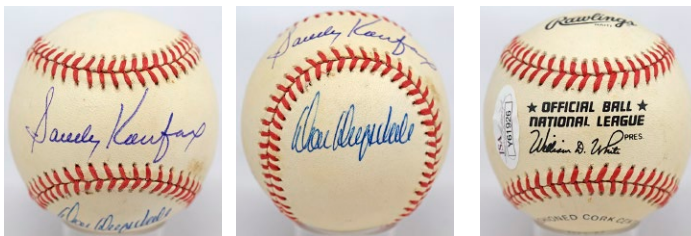

501 Koufax/Drysdale 9..... 150
Hot ball, these have been really hard to find in recent years. The ball is an ONL White model, the signatures are particularly bold and impressive. Sandy is on the sweet spot, Don the south panel, you will not find bolder signatures than this on a Koufax/Drysdale ball. JSA LOA (full).