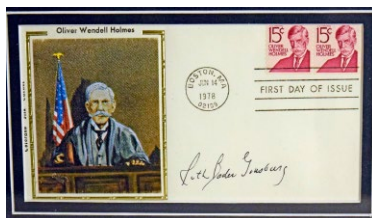

561 Cut George, David Lloyd 9 20
Important British Prime Minister, this is a fine black ink cut on better stock, it is dated October 25, 1923. PSA slabbed.

562 Cachet Ginsburg, Ruth Bader 9.5 25
Beloved Supreme Court Justice, she is a very desirable autograph. Offered is a signed postal cachet from 1978 of Oliver Wendell Holmes, Ginsburg signed this in bold black ink. Framed. JSA LOAA.