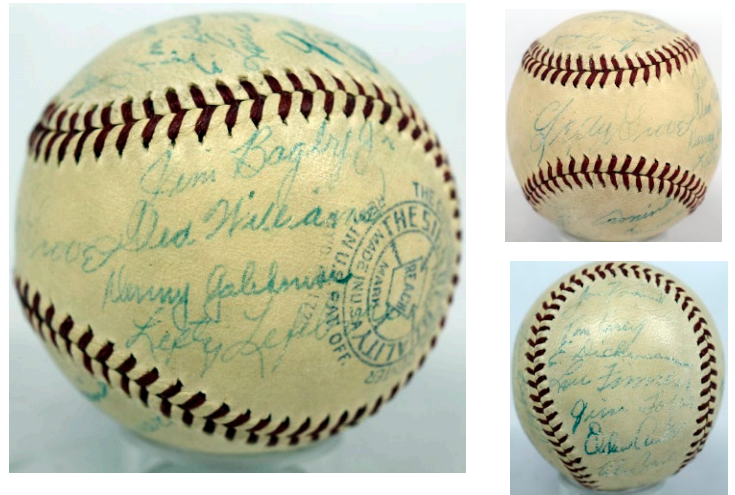

509 1939 Red Sox Team Ball w/Rookie Ted Williams 5..... 300
Ted Williams's 1939 season was one of the greatest Rookie seasons in all of baseball history. Ted did not stop there of course, but anything from Ted signed in 1939 is very desirable. This is a ball that is revered by Red Sox collectors and hardly ever comes to market. Offered is a light but clean OAL Harridge ball, there are 23 signatures, some of which are difficult to discern. Fortunately the beautiful Rookie Ted Williams signature is one of the nicest on the ball. There is also a very nice Lefty Grove on the sweet spot and signatures from Moe Berg, Bobby Doerr and Joe Cronin. JSA LOA (full).