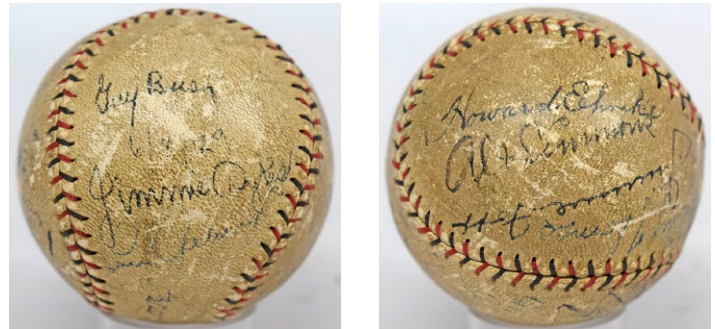

497 50 signed baseballs w/some stars 9..... 270

Nice lot of signed signed balls, these are all recognizable players with a fair number of stars. High grade overall lot, just about everything should be on an official ball and not personalized, all are neatly identified in cubes. The content includes: Bonilla, Craig, Dempsey (WS MVP), Dykstra, Face, Franks, Friend, Guidry, Henrich, John, Larkin (slight bleed), McDougald, McReynolds, Nettles, Pepitone, Perry, Sheffield, Tresh and Ventura. JSA LOAA.

# Baseball Autographs

**498 2004 Red Sox Very Comprehensive Run of 40 Signed Baseballs 9.5..... 300**  
 One of the great moments in contemporary baseball history, this team will be revered for the foreseeable future. Offered are 40 spotless 2004 World Series model balls, this was a real passion project for our consignor, a big Red Sox fan. Many balls have Steiner or other holograms. The depth of this run is amazing, with note to: Damon, Epstein, Francona, Francona w/coaching staff, John Henry, Larry Lucchino, Lowe, Pedro Martinez, Mueller, Ortiz, Ramirez, Schilling, Varitek, Wakefield, Werner and Youkilis.

## Multi-Signed Balls

**500 500 Home Run Club 9..... 200**  
 Nice ball, this one is different than others that trade as Willie McCovey got the sweet spot. The ball is a clean ONL Feeny model, this was likely signed in the mid-1980s, before the famed 1989 show, making it somewhat unique. The autographs include Mantle, Williams, Mays, Aaron, Schmidt, Banks, Jackson and Mathews. I like the earlier style of these signatures, neat ball. PSA DNA (full).