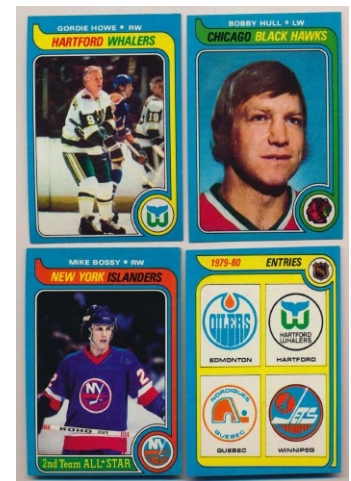

830 1979 Topps
Complete Set w/Gretzky PSA 4 200
Hot set, the Gretzky Rookie has no creases, wear from being in a screwdown holder likely led to the 4 grade. The rest of the set is a sharp Ex-Mt/NM overall with varying centering. The other stars are as follows: 175 Gordie Howe NM, 185 Bobby Hull NM, 230 Mike Bossy Ex and 261 New NHL NM.