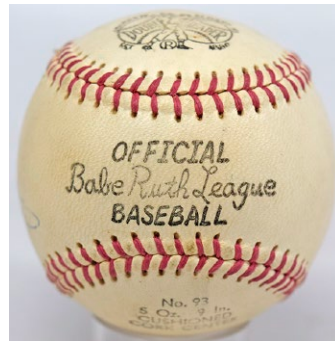

486 Gil Hodges* 9..... 200
100% displayable as a single, this is a really nice signature. Signed on a clean period Babe Ruth League ball, two lesser 1960s Washington Senators singles are on the opposite side. JSA LOA (full).