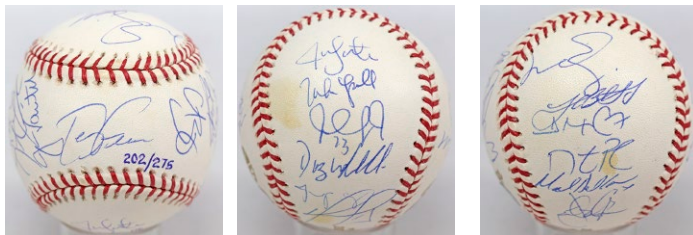

528 2004 Red Sox Team Ball 9.5..... 200
One of the ultimate World Championship teams, these are of course always desirable. Presented in a terrific custom display, this spotless 2004 World Series ball is a limited edition (195/304) model. There are 22 total signatures, with Pedro Martinez, Manny Ramirez, Schilling, Damon, Varitek, Arroyo, Reese and Lowe. This has Tristar and MLB holograms. JSA LOA (full).

529 2007 Red Sox Team Ball 9..... 150
Very limited edition 2007 World Series signed ball (202/275), this is a Championship team ball. The ball is clean, there are 24 strong blue ballpoint ink signatures. The ball has an MLB holo and a Steiner LOA card. The signatures include Ortiz, Ramirez, Papelbon, Lowell and Varitek.