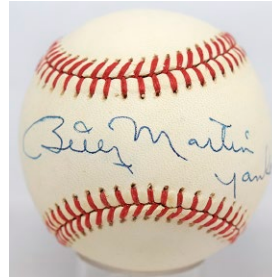

489 Billy Martin
9.5 (OAL Brown, Yankees, superb) 150
Absolutely stunning condition Billy Martin single, truly the finest that we have ever seen. This came from a collection of a friend of a former Yankee player. The ball is a Mint OAL Brown model in the original box. It is signed Billy Martin Yankees in huge blue ballpoint ink on the sweet spot. A beloved and always controversial Yankee, Billy died in 1989 and is always a desirable single, but the condition and inscription sets this apart from the others! JSA LOA (full).