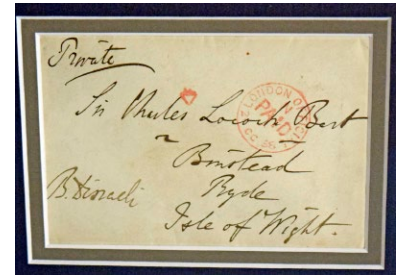

558 Photo Dayan, Moshe 9 25
Postcard size photo of the famed Dayan, this is neatly signed in purple ink by the bottom border. D'81. JSA LOAA.

559 Disraeli, Benjamin Free Frank 9.5 100
Influential 19th century British Prime Minister (1804-1881), a favorite of Queen Victoria. The first and only Jewish British Prime Minister, this is a desirable autograph. Strong signature signed at the Isle of Wright, this is presented in a handsome double-sided frame with an image of Disraeli. Total size 11x17. JSA LOAA.

554 Letter Brandeis, Louis ALS (JSA LOAA) 30