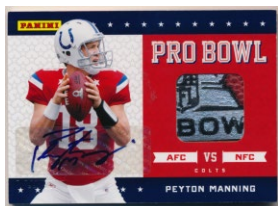

789 2020 Panini Mosaic Mosaic Blue 201 Joe Burrow 96/99 Beckett 9..... 150
Very colorful and attractive card of this budding NFL star quarterback, the condition is superb.

790 2020 Panini Prizm Blue Wave 325 Justin Herbert (113/199) PSA 9..... 500
Hot card of possibly the next great NFL QB, these have been really hot this year. Limited edition card, this is an immaculate PSA 9.

791 2020 Panini Prizm Orange Prizm 325 Justin Herbert (16/249) PSA 9..... 400
Hot card of possibly the next great NFL QB, these have been really hot this year. Limited edition card, this is an immaculate PSA 9. The color is perfect.