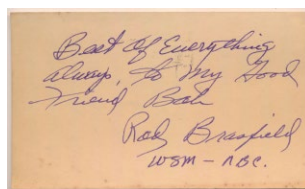

647 GPC Brasfield, Rob 9..... 30
Nicely signed and warmly inscribed, this is from 1954. JSA LOAA.

648 GPC Gordon, Curtis (JSA LOAA) 9..... 20