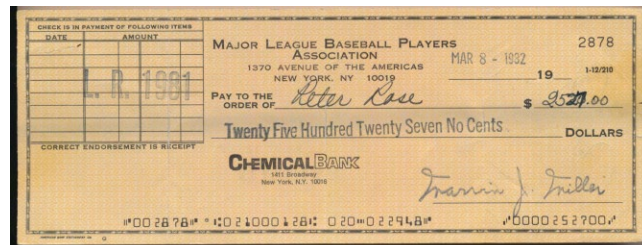

453 Rose, Pete MLBPA Signed Check 9.5..... 25
Neat Rose item, this is a check for $2,527 from the MLB Player's Association to Pete. The front has a stamped Marvin Miller signature, the back has a perfect 1982 Pete Rose signature (the check is dated 3/8/1982). JSA LOAA.

Go to cleansweepauctions.com for many additional images.
Initial bids must be placed by 8 PM EST for Wednesday June 9th.