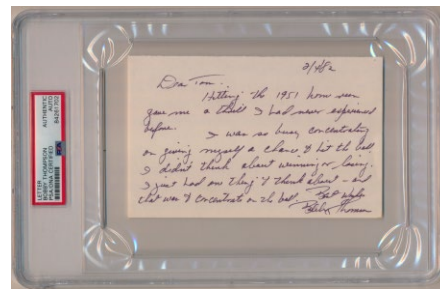

472 Williams, Ted Signed Ted Williams Tunnel Metal Sign 9..... 200
Very, very unique Ted Williams items, this is something no one else will have! Offered is a metal 36x24 Ted Williams tunnel sign. This hefty sign is signed by Ted in silver sharpie ink. From an amazing autograph collection, this was one of our consignor's very favorite items. JSA LOA (full).

473 Letter Thomson, Bobby (1982, great 1951 Home Run content) 9.5..... 60
PSA slabbed, this is a fine looking 6x4 ALS. Dated February 4, 1982, the content is amazing as Thomson discusses his historic 1951 Home Run. This is a very special piece that describes in some detail one of the great moments in baseball history.