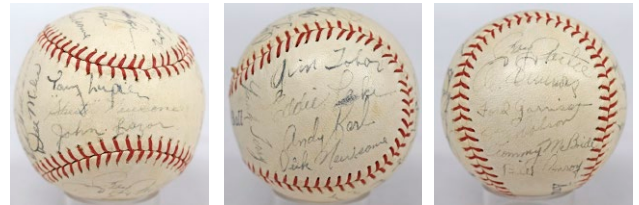

514 1943 Red Sox Team Ball 8..... 150
Rare wartime ball, I cannot remember the last time we saw one of these. The condition is remarkably nice for a ball from this era. The ball is a clean Amateur League model with 22 pleasing period black ink signatures. The keys here are a rare Ted Williams from during World War Two, Al Simmons, Jim Tabor, Bill Conroy, Joe Cronin, Johnny Pesky and Bobby Doerr. This may have been signed at some type of benefit game or fundraiser for the war as Ted was active in World War Two and has no official at bats in 1943, Al Simmons's signature makes this a 1943. Very interesting and unusual ball. JSA LOA (full).