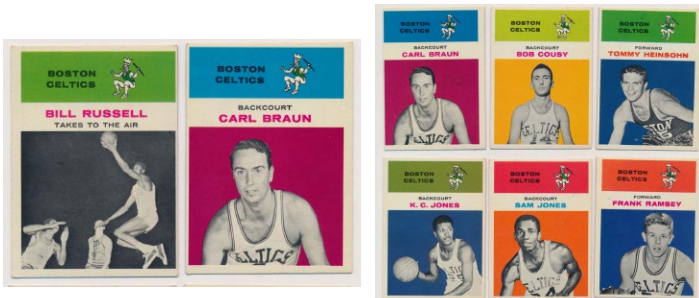

719 1961 Fleer
Lot of 13 Boston Celtics w/stars Ex-Mt 150
Fine Ex-Mt overall lot, these are fresh and clean cards. From a hobby old timer, these may do very well in slabs. The content is as follows: 7 Braun (2), 10 Cousy, 19 Heinsohn (2), 22 KC Jones, 23 Sam Jones, 35 Ramsey, 49 Cousy IA, 54 Heinsohn IA, 60 Ramsey IA (2) and 62 Russell IA.