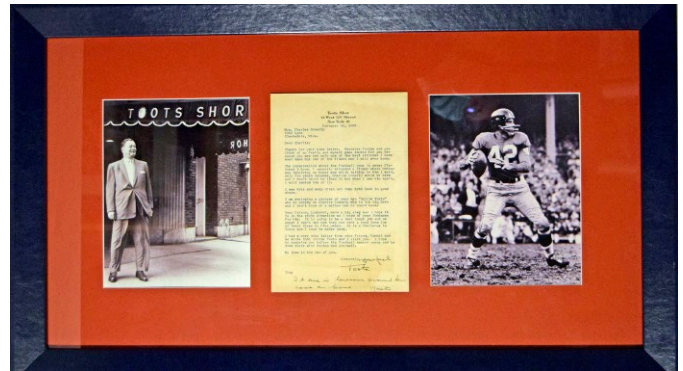

795 Jersey Starr, Bart w/inscription 9.5..... 200
Vital NFL jersey, this is a higher quality model. Signed Bart Starr HOF 77, the signature and inscription are in jet black sharpie ink. JSA LOA (full).

796 Packers Signed Large Print w/25 sigs 9.5 175
Fun piece, this is a 21x17 George Wright print of Vince Lombardi. Beautifully double-matted and framed, there are 25 signatures across all four borders. The signatures are in silver and gold paint pen and display very well. The autographs include Bart Starr, Willie David, Boyd Dowler, Jerry Kramer, Lew Carpenter, Fuzzy Levane, Paul Hornung and David Robinson. Total size 28x24, this is a fine Packers signed display piece. JSA LOAA.

797 Letter Shor, Toots (historic Vince Lombardi and Charlie Conerly content) 9.5..... 150
One of our consignor's very favorite items among thousands, offered is a beautifully presented 1959 TLS from New York City icon Toots Shor (D'77). Written to New York Giants HOFer Charlie Conerly, the content discusses Unitas, Conerly and mentions other football players. The second to last paragraph is the key:
Your freind, Lombardi, made a big step and I hope it is in the right direction as I know of your fondness for him. It is going to be a real tough job and on paper I can't see how they can have a good team for at least three to five years. It is a challenge to Vince and I hope he makes good.