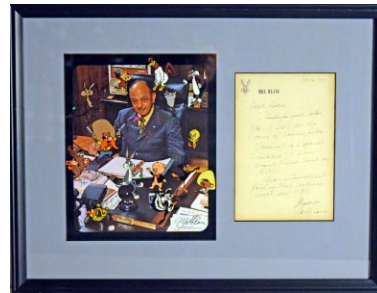

654 Faye, Alice (9 x 7) 9.5..... 30
Actress and singer, known for leaving Hollywood at the peak of her fame. D'98. JSA LOAA.

655 Menuhin, Yehudi Framed Display 9.5..... 25
Famed violinist, he died in 1999. Offered is a very engaging 24x14 framed display. This contains with two items signed in 1996 a publicity photo and a program. Both autographs are huge and superb. JSA LOAA.

657 Sinatra, Frank (vintage signed snapshot) 8 240
An utterly charming piece, offered is a lovely 2.5 x 3.5 snapshot of a very young Frank Sinatra. Taken in the 1940s or the 1950s, this black and white image looks terrific. This is vintage signed: To Dotty sincerely Frankie in period blue ballpoint ink. It is very unusual to find such an early Frank Sinatra signed photo, especially on an original snapshot. Beckett LOA (full).

658 Temple, Shirley (vintage) 9.5..... 150
Beautiful 5x7 1930s era photo, this is sepia toned and superb. Temple signed this in lovely period ink, the autograph contrasts perfectly against the clean image. This comes with the original transmittal envelope. Please note authentic Shirley Temple signed photos from this era are scarce as most are facsimile or secretarial. JSA LOA (full).