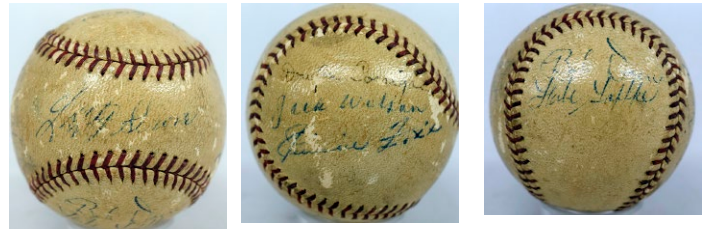

## Team Balls

**503 1933 Cubs Team Ball 8..... 250**  
 Beautiful ball, this came from the family of a team member. The ball is an evenly toned and lightly clear-coated ONL Heydler ball from the early 1930s. There are 22 solid and consistent period ink signatures, 33 is written on the ball in period ink. The better signatures include HOFers Gabby Hartnett, Kiki Cuyler (D'1950) and Billy Herman, Pat Malone (D'1943 at age 40), Frank Demaree (D'58), Charlie Grimm, Riggs Stephenson, Lon Warneke and Babe Herman. Nice ball. JSA LOA (full).

**507 1937 Red Sox Team Ball w/5 HOFers and Moe Berg 7..... 150**  
 Nice ball, this is a lightly toned OAL Harridge ball. There are 23 solid and consistent black ink autographs. Fine content, the ball includes a bold Jimmie Foxx, Moe Berg, Herb Pennock (D'1948), Lefty Grove, Joe Cronin, Bing Miller, a very early Bobby Doerr and Eric McNair (D'1949). JSA LOA Full.

**504 Circa 1934 Red Sox w/bold Foxx on sweet spot ..... 175**  
 Interesting ball, this OAL Harridge model has over 10 signatures. The key to this ball is a bold and large Jimmie Foxx signature on the sweet spot. Foxx signed this in large black fountain pen ink. The signatures are of Red Sox and Athletic players. The other autographs include Moss, Cramer, Porter, Thomas, Earle Mack and Pinky Higgins. JSA LOA (full).