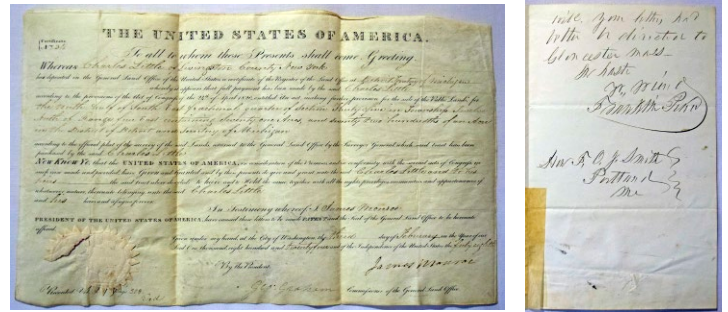

530 2013 Boston Red Sox Team Ball (World Championship) 9..... 150
Clean 2013 World Series model ball, this has MLB authentication. Extremely limited edition ball (4/100), there are 20 signatures, some have very slight wear. The autographs include Ortiz, Bogaerts, Farrell, Pedroia, Ross, Lackey, Peavy and Buchholz. JSA LOAA.