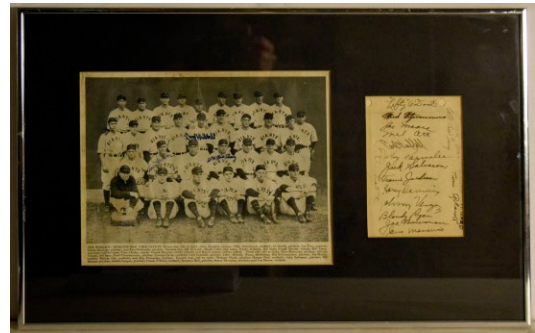

474 1942 All Star Game Signed Program (6 sigs) w/Mel Ott ..... 600  
 The 1942 All Star Game program is one of the scarcest and most desirable of the run. Missing from almost all All Star Game runs, this is a real treasure to advanced pub collectors. The program itself has a tight spine and a clean, colorful cover. The program is unscored and has been lightly folded at one time. In a great, great touch, six players signed the scorecard in Mint black period fountain pen ink. The autographs look terrific, and include Mel Ott, Mort Cooper (D'58), Bill Robinson, Walker Cooper, Tommy Brown and Jimmy Brown. There cannot be very many of these in existence! JSA LOAA.

# Baseball Autographs

477 Ott/Mize Signed 1947 Program 8.5..... 240

Nice piece, this is an unscored 1947 New York Giants home program. Played against the Cardinals, this is signed by the very popular Mel Ott (D'1958) and his fellow HOFer Johnny Mize. The cover has some chipping at the lower right corner but displays well overall, both signatures are in pencil, the Ott is particularly bold. JSA LOA (full).

475 1969 All Star Program w/34 sigs incl. Mantle & Hodges 9..... 300

Very nice piece, this is a full 1969 All Star Game program. Vintage signed by 34 players, Gil Hodges and Pete Rose are on the cover. There are 16 HOFers present, the other signatures include Mantle, Koufax, Aaron, Mays, Seaver, Durocher, Bench, Yaz, both Robinsons, Santo, Cleon Jones, Carlton, Gibson and Banks. The program has typical general wear from handling, the autographs are in uniformly superb period black ballpoint ink. Very nice piece. JSA LOA (full).