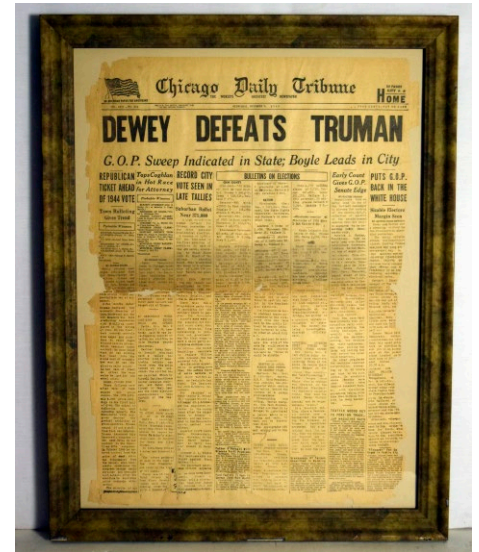

548 1865 Death of Lincoln Full Newspaper 50
Offered is a huge The Evening Post newspaper from April 18, 1865. This is a New York paper, the headline, shockingly small given the importance, reads THE DEATH OF THE PRESIDENT. The paper published a sermon to Lincoln and much more on this page. Professionally matted and frame, this checks in at a hefty 29x36.