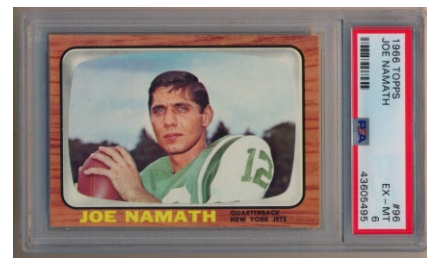

Football

Football Cards: Singles

782 1948 Leaf 1 Sid Luckman RC SGC 5.5 200
Key football Rookie Card, these seem so cheap at current market levels. A very condition sensitive card and issue, these are not easy to find in 5.5 holders. The offered card has rich color, a fine image and bright white borders. The corners show only slight wear, the printing on the back can be seen on the front in spots, the back is perfectly clean.

783 1966 Topps 96 Joe Namath PSA 6..... 125
Well centered with four square corners, this is awfully sharp and nice for the grade. Only his second-year card, the image and color are terrific. This card really is much more like a 7 than a 6.

784 1968 Topps Team Cards Buffalo Bills SGC 6 50
Fun and very uncommon football issue, this is a neat card. Solid 6, this is well centered with four very respectable corners.

785 1984 Topps 63 Elway RC PSA 9..... 200
Beautiful Mint 9 Elway RC, the color here is special. Perfectly centered with four Mint corners, the borders are bright white, this is a real keeper.

786 1986 Topps 374 Steve Young RC PSA 8..... 53
Very well centered with four sharp corners, this is a strong 8.

787 2000 Pacific Aurora 84 Tom Brady RC PSA 9..... 100
Very attractive and colorful card of a Rookie named Tom Brady, the card has four perfect corners and terrific centering.

788 2011 Panini Peyton Manning Signed Card (1/1) 250
A true 1/1, this is a fun card of this legendary football star. The card itself has a Beckett Review 8.5 grade for the card and a 10 for the autograph. Peyton signed the left side of the card in Mint blue sharpie ink.

789 2020 Panini Mosaic Mosaic Blue 201 Joe Burrow 96/99 Beckett 9..... 150
Very colorful and attractive card of this budding NFL star quarterback, the condition is superb.