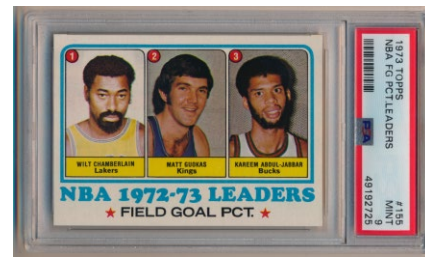

726 1973 Topps 155
NBA Field Goal Percentage Leaders PSA 9..... 90
Well centered with four razor sharp corners, this card is immaculate. Wilt Chamberlain and Kareem Abdul Jabbar are on the front of the card.

727 1977 Sportscaster
Lot of 3 Celtics w/Ainge RC High Number Nm-Mt..... 15