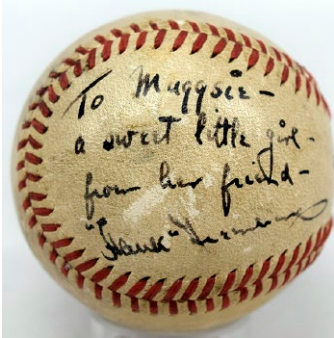

**482 DiMaggio, Joe** 9.5 ..... 500  
 The most classic signed Joe DiMaggio bat, these are always desirable. Offered is a perfectly clean model, this has a Mint blue sharpie ink signature. Ideal for display, the bat has a PSA DNA sticker (H55750) on the knob. Limited edition bat (1489/1941).

**483 Williams, Ted** 9.5 ..... 150  
 Classic signed bat, this is a Ted Williams model. With a Green Diamond hologram, the bat offers a Mint blue sharpie ink signature. The bat has slight glue residue on the back from being in a framed display, this cannot be seen at all on the front and can probably be removed with care. JSA LOA (full).

Single Signed Balls

**484 Dizzy Dean** 7 ..... 300  
 Classic and beloved HOfer, this is always a very popular single. Offered is a very clean ONL Giles model ball. Dizzy Dean signed and inscribed this to Michael in pleasing ballpoint ink. The signature is dated 1960, possibly in Dean's hand. I like this as this is much earlier than most Dean singles that trade. JSA LOA Full.

## Single Signed Balls

485 Hank Greenberg (vintage) 7..... 400  
Desirable Hank Greenberg single, this is vintage signed and dated Oct 7. 1946. The ball is a toned ball with an extensive inscription that fills an entire panel. The autograph is in fountain pen ink and displays well. True vintage Greenberg singles are quite scarce and completely undervalued in today's market. PSA DNA (full).