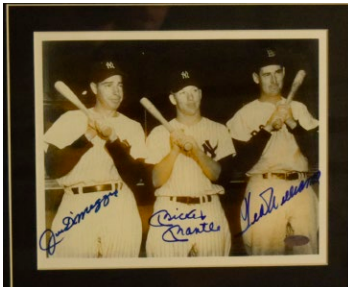

439 8 x 10 DiMaggio/Mantle/Williams 9.5 150
Nice print of this classic image, each of these legendary HOFers signed in perfect blue sharpie ink. With a Steiner hologram, this does not get any bolder or cleaner. PSA graded all three signature a 9! Very nicely double-matted and framed, total size 19x17. PSA DNA (full).