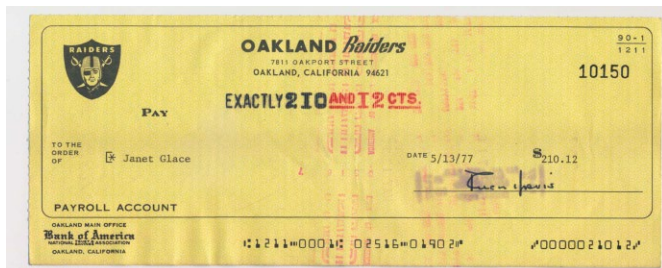

794 Check Davis, Al (lot of 5) 9..... 400
Key NFL autograph, each of these checks is signed by the legendary Al Davis. A revered and controversial NFL owner, Davis family did not like to sign autographs. The checks are all Oakland Raiders official checks from 1977 and 1978. JSA LOAA.

Shor is referring to Lombardi accepting the job as head coach of the Green Bay Packers and the rest, we shall say, is history! Beautifully matted and framed with 8x10 images of Shor and Conerly, the total size is 33x20. If you like truly special football items and/or are a big Packer or Giants fan, you will want to take a long look at this truly unique and wonderful letter. JSA LOA (full).