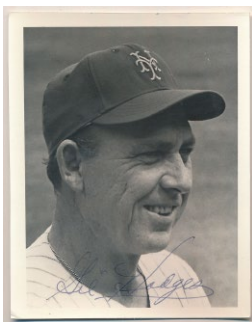

441 8 x 10 Hodges, Gil (superb 1969 original signed photo) 9.5..... 225
Great signed photo, this is a John Anderson original print. From 1969, Gil signed this at the time in particularly bold and attractive blue ballpoint ink. An original portrait b/w image, this is high quality photography. Gil Hodges signed 8x10s from this era are always extremely desirable due to his sad death in 1972, providing a small window for autograph seekers. JSA LOA (full).