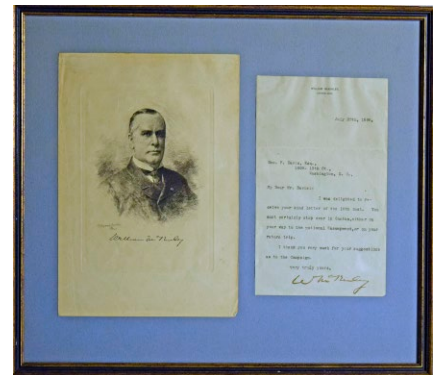

530 2013 Boston Red Sox Team Ball (World Championship) 9..... 150
Clean 2013 World Series model ball, this has MLB authentication. Extremely limited edition ball (4/100), there are 20 signatures, some have very slight wear. The autographs include Ortiz, Bogaerts, Farrell, Pedroia, Ross, Lackey, Peavy and Buchholz. JSA LOAA.