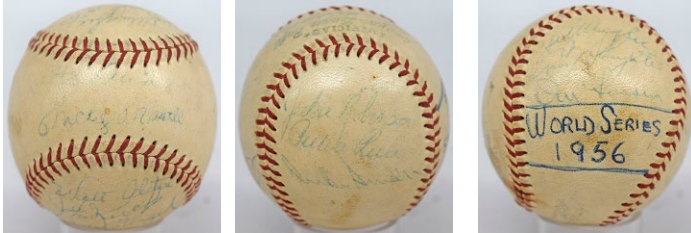

520 1956 World Series Signed Ball w/Jackie Robinson & Mickey Mantle 6..... 500
Great ball, offered is a lightly toned OAL Harridge model. World Series 1956 is written in bold blue ink on the bottom of one panel. A historic ball as it pairs Jackie Robinson with Mickey Mantle in the final World Series in which they played together. The ball has eleven fairly consistent and pleasing if not perfect period blue ballpoint ink signatures, including an amazing eight HOFers! In addition to Mantle and Robinson, the ball has been signed by Alston, Berra, Kucks, Larsen, Maglie, Reese, Slaughter, Snider and Stengel. This is almost certainly a unique ball. PSA DNA (full).