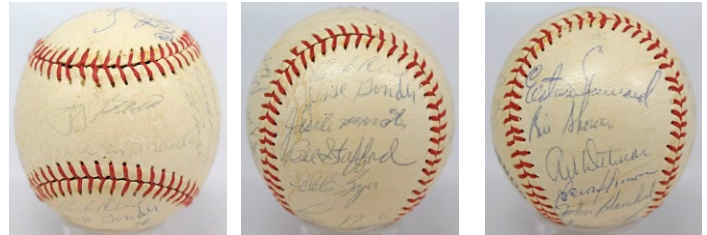

524 1961 Yankees Team Ball w/real Maris 7.5..... 300
Vital team ball, the examples with a real Mantle are rare and can run a fortune. Offered is literally the next best thing, a clean ball with just Mickey as clubhouse. The ball is an off-white Spalding Yankees model. There are 25 reasonably consistent blue ballpoint ink signatures. The keys here are a large real Maris from his ultimate season, Berra, Ford, E. Howard, Kubek, Richardson, Skowron and Boyer. JSA LOA (full).