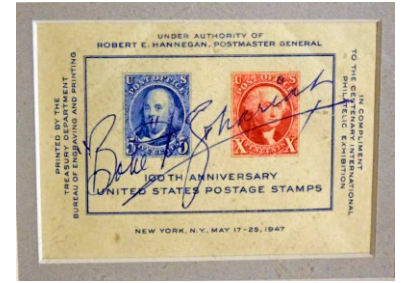

## Hockey Autographs

831 1980 US Olympic Team Signed Goalie Stick 9.5 .... 100  
Very fun piece, this is a Itech full size goalie stick. This is signed by over 15 members of the legendary 1980 U.S. Olympic hockey team. The autographs are in uniformly perfect black sharpie ink and include Jim Craig and Mike Ezuzione. Nice piece. JSA LOA (full).