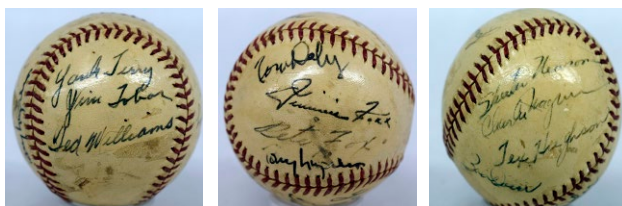

513 1942 Red Sox Team Ball 8..... 150
Very scarce ball, these hardly ever come to market. Offered is a mildly toned and lightly clear-coated OAL Harridge model ball. There are only 12 signatures but they happen to be really nice. The autographs include high quality signatures from Ted Williams and Jimmie Foxx. The other signatures include Doerr, Hughson, Wagner, Pesky, Tabor and Pete Fox. JSA LOA (full).