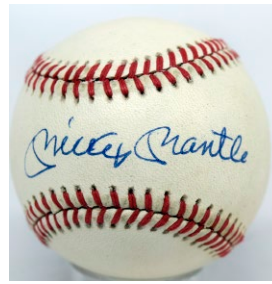

**482 DiMaggio, Joe** 9.5 ..... 500  
 The most classic signed Joe DiMaggio bat, these are always desirable. Offered is a perfectly clean model, this has a Mint blue sharpie ink signature. Ideal for display, the bat has a PSA DNA sticker (H55750) on the knob. Limited edition bat (1489/1941).

**483 Williams, Ted** 9.5 ..... 150  
 Classic signed bat, this is a Ted Williams model. With a Green Diamond hologram, the bat offers a Mint blue sharpie ink signature. The bat has slight glue residue on the back from being in a framed display, this cannot be seen at all on the front and can probably be removed with care. JSA LOA (full).

Single Signed Balls

**484 Dizzy Dean** 7 ..... 300  
 Classic and beloved HOfer, this is always a very popular single. Offered is a very clean ONL Giles model ball. Dizzy Dean signed and inscribed this to Michael in pleasing ballpoint ink. The signature is dated 1960, possibly in Dean's hand. I like this as this is much earlier than most Dean singles that trade. JSA LOA Full.

## Single Signed Balls

485 Hank Greenberg (vintage) 7..... 400  
Desirable Hank Greenberg single, this is vintage signed and dated Oct 7. 1946. The ball is a toned ball with an extensive inscription that fills an entire panel. The autograph is in fountain pen ink and displays well. True vintage Greenberg singles are quite scarce and completely undervalued in today's market. PSA DNA (full).