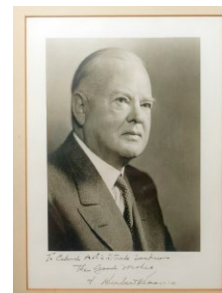

530 2013 Boston Red Sox Team Ball (World Championship) 9..... 150
Clean 2013 World Series model ball, this has MLB authentication. Extremely limited edition ball (4/100), there are 20 signatures, some have very slight wear. The autographs include Ortiz, Bogaerts, Farrell, Pedroia, Ross, Lackey, Peavy and Buchholz. JSA LOAA.