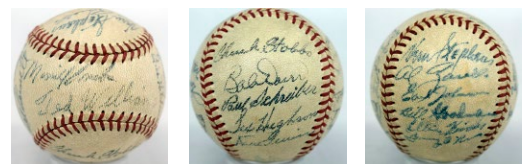

517 1949 Red Sox Team Ball 6..... 100
Pleasing ball has 23 signatures. The ball is a lightly toned OAL Harridge model. The signatures include Ted Williams on the sweet spot, Combs, DiMaggio, Parnell, Doerr, Stephens, Pesky and Goodman. Quality team lost to the Yankees in a run-off series, this is a desirable and elusive Red Sox team ball. PSA DNA (full).