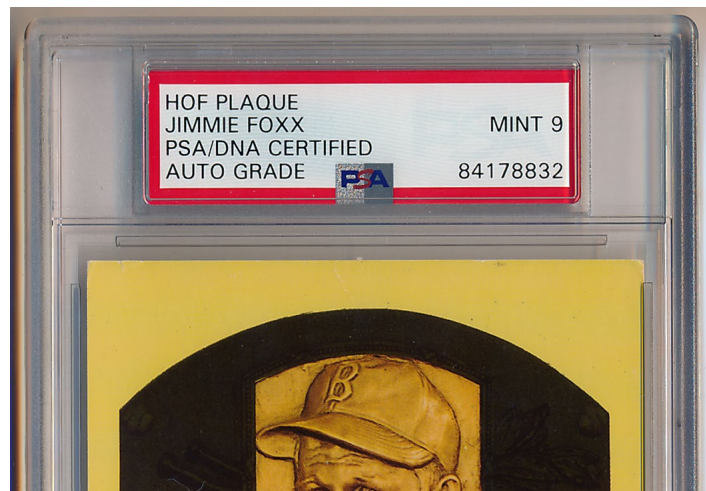

452 8 x 10 Pittsburgh Pirates Large Collection (133 pcs) 9..... 200

Big lot of Pittsburgh Pirates signed 8x10s, these came from a truly die-hard fan. The autographs are very strong overall, the images look great. With very little duplication, the signatures range from 1950s players to the present, mainly from the 1950s through the early 1980s with the different Championship teams very well represented. An extremely comprehensive offering that we hardly ever see, these better pieces come in the lot: Jay Bell, Blyleven, Bonilla, Candelaria, Easler, Ellis, Friend, Groat, Hebner, Kiner, Law, Leland, Madlock, McCutchen, both O'Briens, Oliver, Parker, Stargell, Stennett, Tanner, Tekulve, Van Slyke, Virdon, L. Waner and Wills. JSA LOAA.

453 Rose, Pete MLBPA Signed Check 9.5..... 25  
Neat Rose item, this is a check for \$2,527 from the MLB Player's Association to Pete. The front has a stamped Marvin Miller signature, the back has a perfect 1982 Pete Rose signature (the check is dated 3/8/1982). JSA LOAA.

# Baseball Autographs

454 Yellow HOF Plaque Dave Bancroft ..... 800  
 An absolute key to a signed set, these are very hard to find. 1920s and 1930s New York Giant HOFer Dave Bancroft was inducted into the Hall of Fame in 1971 and died the following year, hence the rarity of a signed HOF plaque postcard. The offered piece is slabbed Authentic by PSA. Signed in spotless blue ballpoint, we grade the autograph an 8.5 out of 10. Who wants to fill an extremely tough hole in their advanced Yellow HOF Plaque collection?

455 Yellow HOF Plaque  
 Jimmie Foxx (signed back) PSA 9..... 450  
 Extremely scarce plaque, this is an absolute key to a signed set. Missing from 99% of all plaque collections, the offered example is signed on the back. The plaque is spotless and pristine, feared slugger Jimmie Foxx signed the back in a perfect spot in Mint blue ballpoint ink. This is slabbed Mint 9 by PSA, again something that you will hardly ever see.