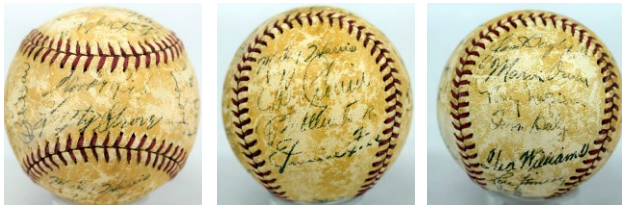

Baseball Autographs

510 1940 Red Sox Team Ball 5..... 150
Rough ball but the content more than makes up for it! Offered is an OAL Harridge ball that likely saw some game use. There are 24 signatures. The key is a very bold Ted Williams signature from only his second season. The other better autographs are Jimmie Foxx, Lefty Grove, Joe Cronin, Moe Berg, Dom DiMaggio and Bobby Doerr. PSA DNA (full).