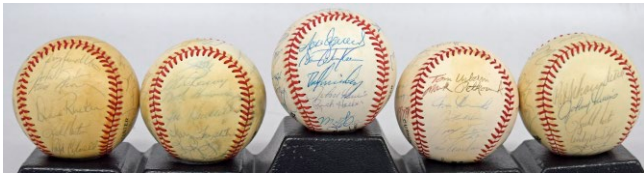

Baseball Autographs