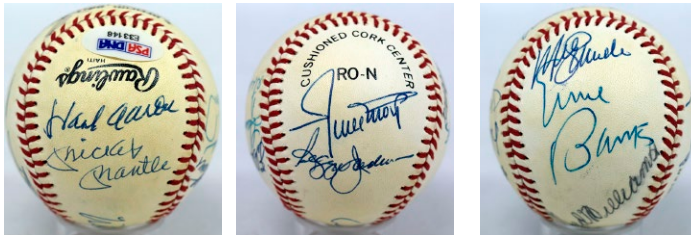

496 50 signed baseballs w/some stars 9..... 225

Nice lot of signed signed balls, these are all recognizable players with a fair number of stars. High grade overall lot, just about everything should be on an official ball and not personalized, all are neatly identified in cubes. The content includes: Blue, Cey, Dawson, Erskine, Dw. Evans, Garvey, Greenwell, Kell, Lolich, McGriff, Podres, Sax and Sutton. JSA LOAA.

497 50 signed baseballs w/some stars 9..... 270

Nice lot of signed signed balls, these are all recognizable players with a fair number of stars. High grade overall lot, just about everything should be on an official ball and not personalized, all are neatly identified in cubes. The content includes: Bonilla, Craig, Dempsey (WS MVP), Dykstra, Face, Franks, Friend, Guidry, Henrich, John, Larkin (slight bleed), McDougald, McReynolds, Nettles, Pepitone, Perry, Sheffield, Tresh and Ventura. JSA LOAA.

# Baseball Autographs

**498 2004 Red Sox Very Comprehensive Run of 40 Signed Baseballs 9.5..... 300**  
 One of the great moments in contemporary baseball history, this team will be revered for the foreseeable future. Offered are 40 spotless 2004 World Series model balls, this was a real passion project for our consignor, a big Red Sox fan. Many balls have Steiner or other holograms. The depth of this run is amazing, with note to: Damon, Epstein, Francona, Francona w/coaching staff, John Henry, Larry Lucchino, Lowe, Pedro Martinez, Mueller, Ortiz, Ramirez, Schilling, Varitek, Wakefield, Werner and Youkilis.

## Multi-Signed Balls

**500 500 Home Run Club 9..... 200**  
 Nice ball, this one is different than others that trade as Willie McCovey got the sweet spot. The ball is a clean ONL Feeny model, this was likely signed in the mid-1980s, before the famed 1989 show, making it somewhat unique. The autographs include Mantle, Williams, Mays, Aaron, Schmidt, Banks, Jackson and Mathews. I like the earlier style of these signatures, neat ball. PSA DNA (full).