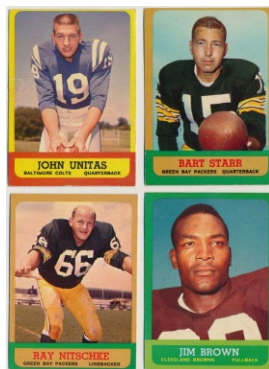

Football

776 1960 Topps Complete Set Ex-Mt/NM..... 125
Attractive set has a very clean design, the condition is very solid. The set has only slight variance, it is a solid Ex-Mt/NM overall with many very clean cards. We grade the key cards as follows: 1 Johnny Unitas Ex-Mt+, 23 Jim Brown VG+, 51 Starr NM, 54 Hornung Ex-Mt+, 56 Gregg RC NM, 74 Gifford VG-Ex/Ex, 80 Huff Ex-Mt+, 93 Layne Ex-Mt+, 113 Tittle Ex-Mt and 132 Redskins TC NM.

777 1963 Topps Complete Set Ex+ 450
Desirable 1960s Topps football set, the many HOFers and short-prints make this one of the most collected sets of its era. The offered set is colorful and very attractive, the condition is very nice overall. The set is about 60-65% Ex Plus or better, the balance varies, mainly in the VG-Ex to Ex range with no ugly cards. The key cards present several good opportunities for slabbing as several are really nice. We grade these key cards as follows: 1 Unitas Ex++, 14 J Brown VG-Ex/Ex, 44 Jones NM, 49 Tittle Ex++, 62 Ditka VG-Ex/Ex, 74 Meredith SP Ex-Mt, 82 Lilly RC SP Ex ctd, 86 Starr VG-Ex/Ex, 87 Taylor Ex, 95 Wood RC VG+, 96 Nitschke RC Ex-Mt+, 98 Tarkenton Ex++, 107 Marshall RC VG+ and 170 Checklist VG-Ex/Ex unmarked.