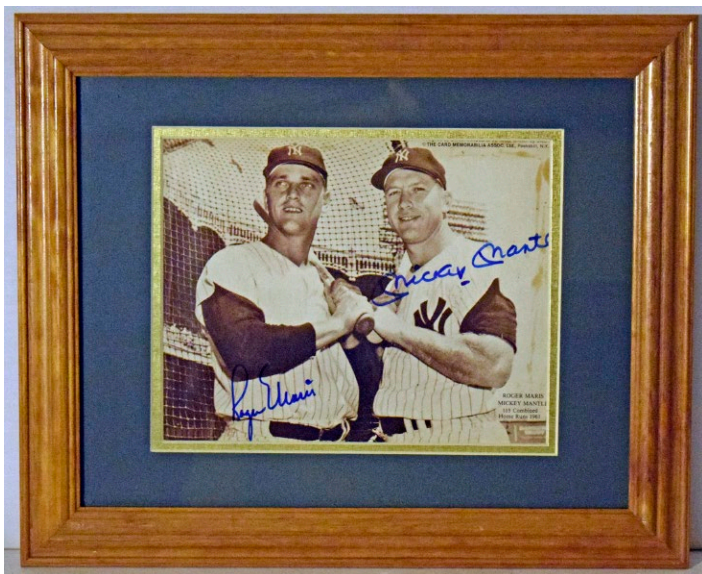

Baseball Autographs

445 8 x 10 Mantle/Maris 9.5..... 600
Offered is a very unusual and attractive Mantle Mantle, Roger Maris signed photo. This is a handsome 10x8 high quality image from the Card Memorabilia Association. Signed in the early 1980s, both signatures are large and in Mint blue sharpie ink. Very nicely double-matted and framed, the total size is 17x14. I doubt very many of these are around as this is the first one that we have seen or handled. JSA LOA (full).