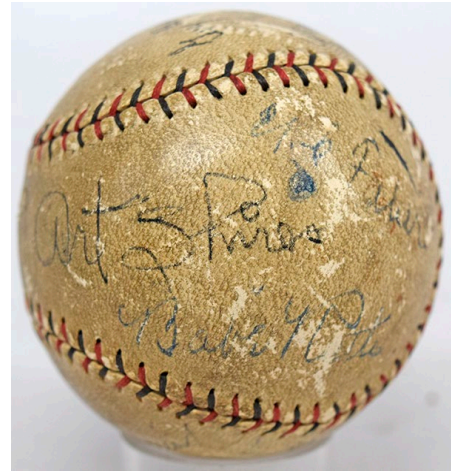

497 50 signed baseballs w/some stars 9..... 270

Nice lot of signed signed balls, these are all recognizable players with a fair number of stars. High grade overall lot, just about everything should be on an official ball and not personalized, all are neatly identified in cubes. The content includes: Bonilla, Craig, Dempsey (WS MVP), Dykstra, Face, Franks, Friend, Guidry, Henrich, John, Larkin (slight bleed), McDougald, McReynolds, Nettles, Pepitone, Perry, Sheffield, Tresh and Ventura. JSA LOAA.

## Multi-Signed Balls

**500 500 Home Run Club 9..... 200**  
 Nice ball, this one is different than others that trade as Willie McCovey got the sweet spot. The ball is a clean ONL Feeny model, this was likely signed in the mid-1980s, before the famed 1989 show, making it somewhat unique. The autographs include Mantle, Williams, Mays, Aaron, Schmidt, Banks, Jackson and Mathews. I like the earlier style of these signatures, neat ball. PSA DNA (full).