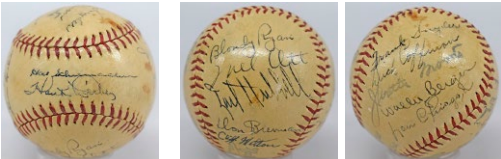

**504 Circa 1934 Red Sox w/bold Foxx on sweet spot ..... 175**  
 Interesting ball, this OAL Harridge model has over 10 signatures. The key to this ball is a bold and large Jimmie Foxx signature on the sweet spot. Foxx signed this in large black fountain pen ink. The signatures are of Red Sox and Athletic players. The other autographs include Moss, Cramer, Porter, Thomas, Earle Mack and Pinky Higgins. JSA LOA (full).

**508 1938 Red Sox Team Ball w/Foxx & Grove 4 ... 100**  
 Rough ball has about 10 legible signatures. Fortunately, these signatures include legendary HOFers Jimmie Foxx and Lefty Grove. Affordable 1930s team ball, the other signatures include Bobby Doerr and Roger Cramer. JSA LOAA.

**509 1939 Red Sox Team Ball w/Rookie Ted Williams 5..... 300**  
 Ted Williams's 1939 season was one of the greatest Rookie seasons in all of baseball history. Ted did not stop there of course, but anything from Ted signed in 1939 is very desirable. This is a ball that is revered by Red Sox collectors and hardly ever comes to market. Offered is a light but clean OAL Harridge ball, there are 23 signatures, some of which are difficult to discern. Fortunately the beautiful Rookie Ted Williams signature is one of the nicest on the ball. There is also a very nice Lefty Grove on the sweet spot and signatures from Moe Berg, Bobby Doerr and Joe Cronin. JSA LOA (full).