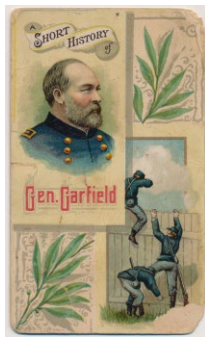

Non-Sports Cards

Non-Sports Cards

1. 687 1888 N114 Duke & Sons Histories of Generals Garfield Poor 25
   - 688 1888 N162 Goodwin Champions D'Oro Billiards SGC 1 20
   - 689 British Non-Sport Collection (530 + cards) w/many sets Ex..... 100
2. Collection of British non-sports sets and near-sets, condition varies but averages about Ex overall, content is as follows: 1916 Wills Cigarettes Military Motors (50), 1922 Lambert/Players Motor Cars (10), 1924 Players Cigarettes Natural History (50) + extras, 1924 Wills Merchant Ships Of The World 2 Sets (50 cards each), 1927 Wills British Butterflies (48/50), 1931 Players Cigarettes Military Head Dress (50), 1931 Wills Cigarettes Strange Craft (23/50), 1936 Players Cigarettes International Airliners (28/50), 1936 Gallager Famous Jockeys (48), 1938 Wills Cigarettes Speed (20), 1939 Players Cigarettes Aircraft Of Royal Air Force (50) + extras and 1939 Players Cigarettes Modern Naval Craft (50).
3. 690 1924 Phillips Heraldic Series Silks Lot of 12 assorted Ex+ 25