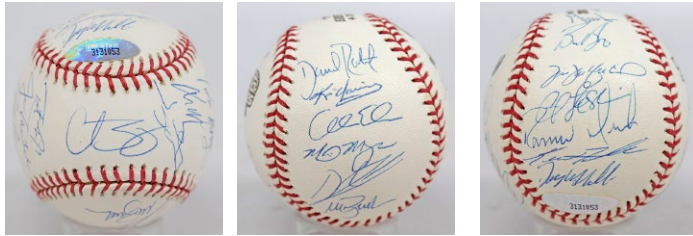

527 1987 Twins Team Ball 9..... 240
Popular Championship team ball, this fun team beat the favored Cardinals to win the title. Offered is a clean OAL Brown model ball with 28 signatures. The autographs are a consistent 8-9/10 overall to our eyes. The keys here are Puckett, Reardon, Blyleven, Viola, Carlton, Hrbek, Brunansky, Gaetti and Oliva. Good ball. JSA LOA (full).