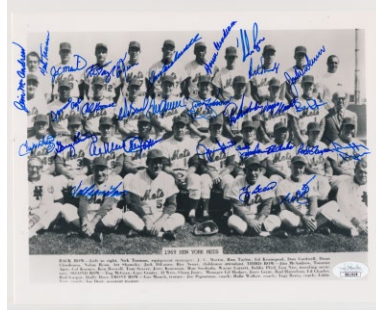

Baseball Autographs

437 8 x 10 1962 Mets (26 sigs) 9.5..... 150
Quality 1962 Mets signed 8x10 photo, this was signed much earlier than most that trade and has tougher signatures. The quality is strong, the autographs include Ashburn, Bell, Neal, Landrith, Labine, Kranepool, Throneberry and both Bob Millers. JSA LOA (full).

438 8 x 10 1969 Mets (30 sigs) w/Seaver, Ryan, Koonce 9.5..... 150
Classic team signed photo, the signatures are in bold blue sharpie. Filled with 30 bold blue sharpie ink signatures, this one is especially desirable as it includes key signature Cal Koonce (D'93). The other signatures include Seaver, Ryan, Berra, Jones, McGraw, Koosman, Agee and Kranepool. JSA LOA (full).