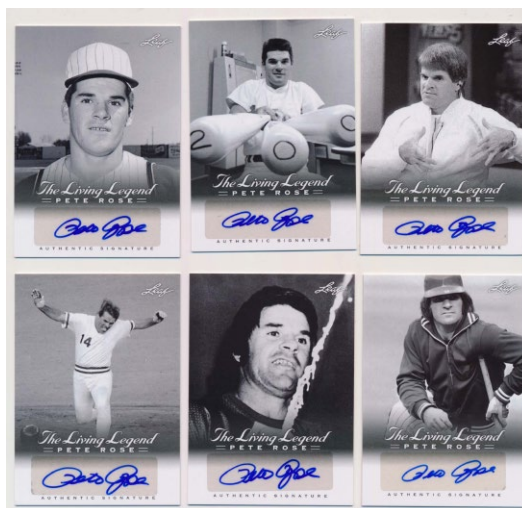

424 1963 Fleer 38 different signed cards (all vintage and high grade!) 9..... 225
Remarkable lot, these were all signed circa 1963. The autographs look great, amazing the cards themselves are a striking and super sharp Near Mint or better overall. The card numbers will be on our website, the cards include Burgess, Kaat, Piersall, Power and Wagner. JSA LOAA.

426 2012 Leaf Living Legends Scarce Pete Rose Fully Signed Set (50 pcs) 9.5 200
Something we have not seen before, this is a lovely b/w set devoted to Peter Edward Rose. The cards and signatures are immaculate, this is filled with unusual images of Rose throughout his career. This is the first time that we have seen this set fully signed, it looks great. JSA LOAA. JSA LOAA.