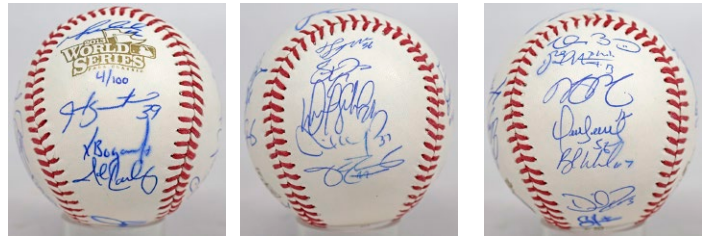

Baseball Autographs

526 1980 - 1995 St. Louis Cardinals Lot of 5 8..... 100
Nice lot of mid to better grade Cardinals team balls, these average about 25 sigs each and are on official balls. The years are as follows: 1980, 1984, 1986, 1988 and 1995. We will have pictures of all of the sides of each ball on our website.
JSA LOAA.

527 1987 Twins Team Ball 9..... 240
Popular Championship team ball, this fun team beat the favored Cardinals to win the title. Offered is a clean OAL Brown model ball with 28 signatures. The autographs are a consistent 8-9/10 overall to our eyes. The keys here are Puckett, Reardon, Blyleven, Viola, Carlton, Hrbek, Brunansky, Gaetti and Oliva. Good ball. JSA LOA (full).

528 2004 Red Sox Team Ball 9.5..... 200
One of the ultimate World Championship teams, these are of course always desirable. Presented in a terrific custom display, this spotless 2004 World Series ball is a limited edition (195/304) model. There are 22 total signatures, with Pedro Martinez, Manny Ramirez, Schilling, Damon, Varitek, Arroyo, Reese and Lowe. This has Tristar and MLB holograms. JSA LOA (full).

529 2007 Red Sox Team Ball 9..... 150
Very limited edition 2007 World Series signed ball (202/275), this is a Championship team ball. The ball is clean, there are 24 strong blue ballpoint ink signatures. The ball has an MLB holo and a Steiner LOA card. The signatures include Ortiz, Ramirez, Papelbon, Lowell and Varitek.

530 2013 Boston Red Sox Team Ball (World Championship) 9..... 150
Clean 2013 World Series model ball, this has MLB authentication. Extremely limited edition ball (4/100), there are 20 signatures, some have very slight wear. The autographs include Ortiz, Bogaerts, Farrell, Pedroia, Ross, Lackey, Peavy and Buchholz. JSA LOAA.