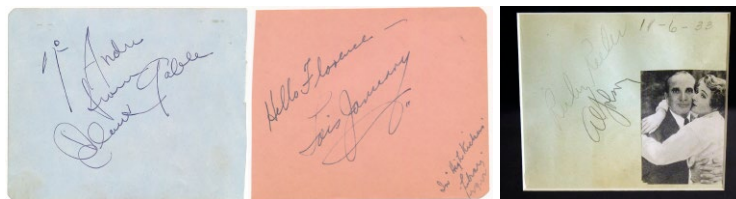

600 Lloyd, Harold 9..... 45
Famed 1930s movie star, this is a fine signature and in a great touch, Lloyd sketched his signature glasses. D'71. JSA LOAA.

601 McCracken, Joan 9.5..... 15
1940s Broadway actress and dancer, she was in the original Oklahoma. D'1961 at age 43. JSA LOAA.

603 O'Hara, John 9..... 45
Very popular author, he wrote many novels and short stories including Butterfield 8. D'1970, his autograph lists for $155 in the Sanders guide. JSA LOAA.

604 O'Neil, Barbara 9..... 40
This is a fine large fountain pen signature and inscription from 1944. Gone With The Wind actor, she died in 1980 and is a desirable autograph. JSA LOAA.

606 Rathbone, Basil 9.5..... 45
Perfect quality, this is a superb black fountain pen ink signature. Versatile actor, he died in 1967. JSA LOAA.

608 Sinatra, Frank (1940s) 9..... 120
Great piece, this is a gorgeous super early 1940s Frank Sinatra signature. From an incredible autograph album this is inscribed to Andre, the signature is huge and has an amazing flow and feel to it. Superb. JSA LOAA.

609 Taylor, Elizabeth (1940s) 9..... 120
Another amazing signature from perhaps the best autograph album that we have ever seen, offered is a stunning Elizabeth Taylor signature. This was signed in the late 1940s as a teenager. The flow and feel to this is simply remarkable. JSA LOAA.