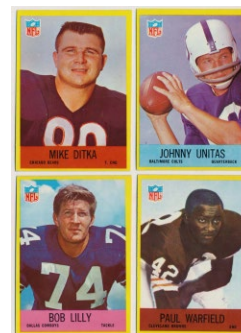

Football

776 1960 Topps Complete Set Ex-Mt/NM..... 125
Attractive set has a very clean design, the condition is very solid. The set has only slight variance, it is a solid Ex-Mt/NM overall with many very clean cards. We grade the key cards as follows: 1 Johnny Unitas Ex-Mt+, 23 Jim Brown VG+, 51 Starr NM, 54 Hornung Ex-Mt+, 56 Gregg RC NM, 74 Gifford VG-Ex/Ex, 80 Huff Ex-Mt+, 93 Layne Ex-Mt+, 113 Tittle Ex-Mt and 132 Redskins TC NM.

777 1963 Topps Complete Set Ex+ 450
Desirable 1960s Topps football set, the many HOFers and short-prints make this one of the most collected sets of its era. The offered set is colorful and very attractive, the condition is very nice overall. The set is about 60-65% Ex Plus or better, the balance varies, mainly in the VG-Ex to Ex range with no ugly cards. The key cards present several good opportunities for slabbing as several are really nice. We grade these key cards as follows: 1 Unitas Ex++, 14 J Brown VG-Ex/Ex, 44 Jones NM, 49 Tittle Ex++, 62 Ditka VG-Ex/Ex, 74 Meredith SP Ex-Mt, 82 Lilly RC SP Ex ctd, 86 Starr VG-Ex/Ex, 87 Taylor Ex, 95 Wood RC VG+, 96 Nitschke RC Ex-Mt+, 98 Tarkenton Ex++, 107 Marshall RC VG+ and 170 Checklist VG-Ex/Ex unmarked.