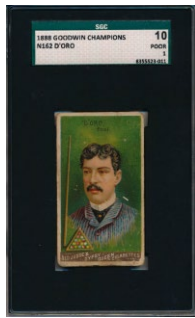

Non-Sports Cards

Non-Sports Cards

1. 687 1888 N114 Duke & Sons Histories of Generals Garfield Poor 25
   - 688 1888 N162 Goodwin Champions D'Oro Billiards SGC 1 20
   - 689 British Non-Sport Collection (530 + cards) w/many sets Ex..... 100
2. Collection of British non-sports sets and near-sets, condition varies but averages about Ex overall, content is as follows: 1916 Wills Cigarettes Military Motors (50), 1922 Lambert/Players Motor Cars (10), 1924 Players Cigarettes Natural History (50) + extras, 1924 Wills Merchant Ships Of The World 2 Sets (50 cards each), 1927 Wills British Butterflies (48/50), 1931 Players Cigarettes Military Head Dress (50), 1931 Wills Cigarettes Strange Craft (23/50), 1936 Players Cigarettes International Airliners (28/50), 1936 Gallager Famous Jockeys (48), 1938 Wills Cigarettes Speed (20), 1939 Players Cigarettes Aircraft Of Royal Air Force (50) + extras and 1939 Players Cigarettes Modern Naval Craft (50).
3. 690 1924 Phillips Heraldic Series Silks Lot of 12 assorted Ex+ 25