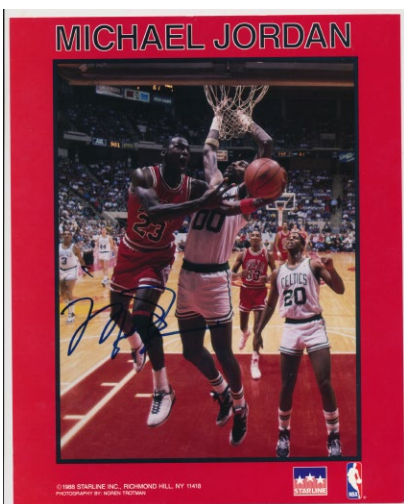

755 8 x 10 Jordan, Michael (early) 9.5..... 100
Desirable MJ 8x10, Michael is scoring against the Celtics in the 1980s with hair on his head! Signed in bold blue sharpie ink on his image, the signature has a nice flow to it and looks to be an earlier Jordan signature. PSA DNA (full).