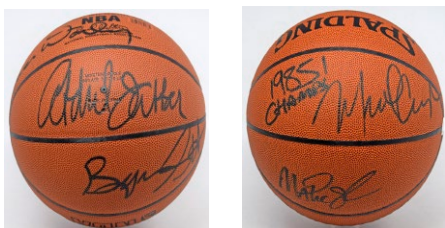

Basketball Autographs and Memorabilia

Autographed Basketballs