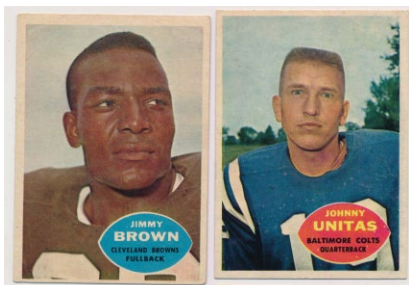

Football

776 1960 Topps Complete Set Ex-Mt/NM..... 125
Attractive set has a very clean design, the condition is very solid. The set has only slight variance, it is a solid Ex-Mt/NM overall with many very clean cards. We grade the key cards as follows: 1 Johnny Unitas Ex-Mt+, 23 Jim Brown VG+, 51 Starr NM, 54 Hornung Ex-Mt+, 56 Gregg RC NM, 74 Gifford VG-Ex/Ex, 80 Huff Ex-Mt+, 93 Layne Ex-Mt+, 113 Tittle Ex-Mt and 132 Redskins TC NM.

777 1963 Topps Complete Set Ex+ 450
Desirable 1960s Topps football set, the many HOFers and short-prints make this one of the most collected sets of its era. The offered set is colorful and very attractive, the condition is very nice overall. The set is about 60-65% Ex Plus or better, the balance varies, mainly in the VG-Ex to Ex range with no ugly cards. The key cards present several good opportunities for slabbing as several are really nice. We grade these key cards as follows: 1 Unitas Ex++, 14 J Brown VG-Ex/Ex, 44 Jones NM, 49 Tittle Ex++, 62 Ditka VG-Ex/Ex, 74 Meredith SP Ex-Mt, 82 Lilly RC SP Ex ctd, 86 Starr VG-Ex/Ex, 87 Taylor Ex, 95 Wood RC VG+, 96 Nitschke RC Ex-Mt+, 98 Tarkenton Ex++, 107 Marshall RC VG+ and 170 Checklist VG-Ex/Ex unmarked.