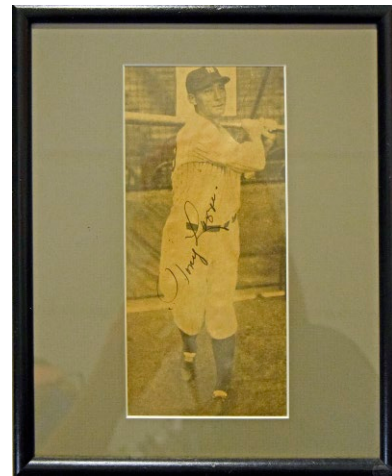

442 Photo Lazzeri, Tony 9.5..... 250
1927 Yankee HOFer, Lazzeri died in 1946 at a young age. He is available on checks but has always been very scarce on a photo. Offered is a handsome 4x7 magazine photo of Lazzeri in a Yankee uniform. Signed in bold black fountain pen ink, this is an early and superb signature. Matted and framed. JSA LOA (full).