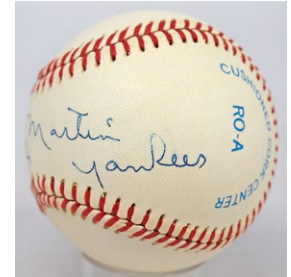

489 Billy Martin
9.5 (OAL Brown, Yankees, superb) 150
Absolutely stunning condition Billy Martin single, truly the finest that we have ever seen. This came from a collection of a friend of a former Yankee player. The ball is a Mint OAL Brown model in the original box. It is signed Billy Martin Yankees in huge blue ballpoint ink on the sweet spot. A beloved and always controversial Yankee, Billy died in 1989 and is always a desirable single, but the condition and inscription sets this apart from the others! JSA LOA (full).