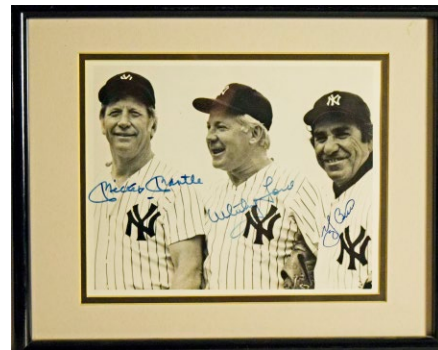

444 8 x 10 Mantle/Berra/Ford 9..... 175
Highly evocative image, this is one that you never see, this is the first example I believe that we have handed or seen. Elegantly matted and framed, this is a terrific photo of these legendary Yankee HOFers from the late 1970s. They are all in uniform and each player has signed on their image in blue sharpie ink. JSA LOA (full). 89