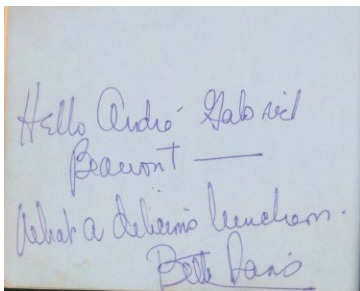

626 Moore, Colleen 9..... 35
Great looking sepia image, 7 1/2 x 10. Signed and inscribed in solid black sharpie ink, JSA LOAA.

628 Morgan, Helen 9..... 30
Desirable 8x10, she was a noted blues singer and the first Julie in Show Boat. Fine 8x10 portrait image, signed and in flowing blue ink. D'41. JSA LOAA.

632 Radcliffe, Daniel (Harry Potter image) 9.5..... 40
Fun piece, this has a bold and flowing black sharpie ink signature. JSA LOA (card).