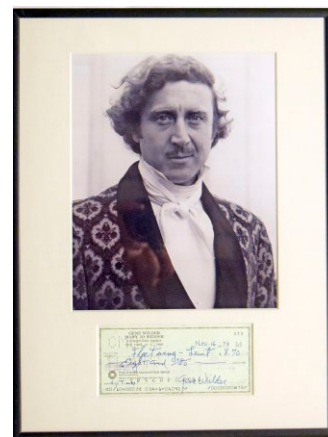

644 Check Gershwin, George 9..... 300
One of the most important musical composers in American history, his fame and greatness extends to the current day. Gershwin sadly died on July 11, 1937 at only age 38. Offered is a somewhat remarkable check as it is dated March 4, 1937, only four months before he died. The check is written to a Riverside Valet Company for $19. Very elegantly matted and framed with a large photo, total size 14x22. JSA LOA (full).

645 Check Haley, Jack Framed Wizard Oz Display (15x24) (JSA LOAA) 9.5..... 15

646 Check Wilder, Gene (framed) 9.5..... 25
Very engaging display, this is a spotless signed 1973 personal check, this is matted with a large and attractive b/w portrait. Beloved comedic actor, D'2016, total size 12x17. JSA LOAA.