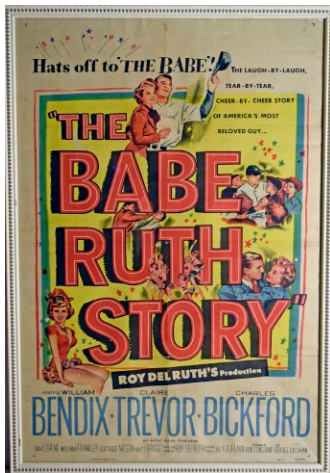

Baseball Memorabilia

Baseball Publications

871 1948 Babe Ruth Story Full Size Movie Poster 150
A classic, this is a very well preserved full size movie poster. With striking graphic imagery, this is an uncommonly nice example. With no obvious tears or technical flaws, the color is good, this displays very, very well. Properly presented in an antique type frame, the total size is 29x42.

872 1958 Full Self Improvement Set
w/Mickey Mantle in the original box..... 150
Super cool lot, this is somewhat that we have never seen before complete in the original box. The heart of this piece is a very scarce set of twelve 11x14 cards with several Mantles, Yogi Berra, Bob Cousy and Joe Louis. These trade from time-to-time but never in this state. The inside top cover of the box (23x15) has a huge image of Mantle, Berra and Ford. The inside includes the original record and all sorts of charming items.

873 1962 Safe At Home Full Size Movie Poster 100
This is the classic 1962 Mickey Mantle, Roger Maris movie poster, these are always desirable. Nicely framed to 30x42, this is an outstanding display piece. The poster has been folded and exhibits typical general wear. The images retain vibrant color and display well, this is just a fun and cool early 1960s Mantle-Maris item.

874 Fine Time Magazine Collection
back to the 1920s (42 pcs) 150

A fairly unique offering, many of these are scarce. This was a passion project for our consignor, almost all of these are sports covers. Loaded with great content, there is slight duplication, the condition is all over the place. The star power here is remarkable, my favorite part of this lot are the really tough 1920 issues that hardly ever come to market. These are some of the highlights in this very substantial lot: Ali (3/22/63, others), Dean (4/15/35), DiMaggio (7/13/36, 10/4/48), Feller (4/19/37), Foxx (7/29/29), Gehrig/Hubbell (10/5/36), Hornsby (7/9/28), Mack (4/11/27), Mantle (6/15/53), Mays (7/26/54), McGraw (6/27/27), Ott (7/2/45, 2), J. Robinson (9/22/47), W. Robinson (8/25/30), Sisler (3/20/25), Staubach (10/18/63), Ted Williams (4/10/50, 2) and Wrigley (10/14/29).

875 1933 World Series Program
At Washington VG-Ex/Ex 120

Uncommon 1930s WSP, this example has particularly vibrant color and a very fresh look. Unscored, the program has only mild general wear and is a solid VG-Ex/Ex overall.

876 1954 Sports Illustrated
1st Issue w/cards GAI 8.5 75

The classic first issue of Sports Illustrated, these are always desirable. The offered copy is remarkably sharp and clean, it looks to be razor sharp and pristine. Slabbed 8.5 by GAI, this is for a very condition conscious pub collector.

877 1954 Very Substantial Sports Illustrated
Collection (75) w/1st Issue & fifteen from the 1950s..... 200

Fine lot of Sports Illustrateds, these is very slight duplication. The condition is clean, the lot contains many of the classic covers from various sports with Mantle, Williams, Ali, Mays and Aaron all well represented. A very fun lot to peruse, this should also have a substantial value as singles. The balance of the lot range from the 1960s through the 1990s, with again, many desirable covers.

END OF AUCTION 138