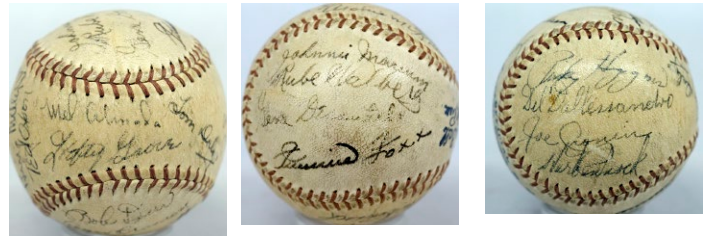

## Team Balls

**503 1933 Cubs Team Ball 8..... 250**  
 Beautiful ball, this came from the family of a team member. The ball is an evenly toned and lightly clear-coated ONL Heydler ball from the early 1930s. There are 22 solid and consistent period ink signatures, 33 is written on the ball in period ink. The better signatures include HOFers Gabby Hartnett, Kiki Cuyler (D'1950) and Billy Herman, Pat Malone (D'1943 at age 40), Frank Demaree (D'58), Charlie Grimm, Riggs Stephenson, Lon Warneke and Babe Herman. Nice ball. JSA LOA (full).