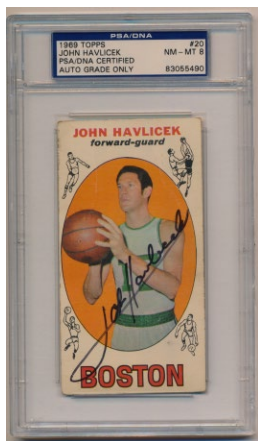

Basketball Memorabilia

753 1969 Topps 20
John Havlicek Signed RC PSA 8 (auto).... 150
Key HOFer, this is his signed Rookie Card. The card itself is about VG overall and not bad at all. Hondo signed this in bold and large black sharpie, the autograph looks great on this oversize card. PSA graded the autograph a Nm-Mt 8.