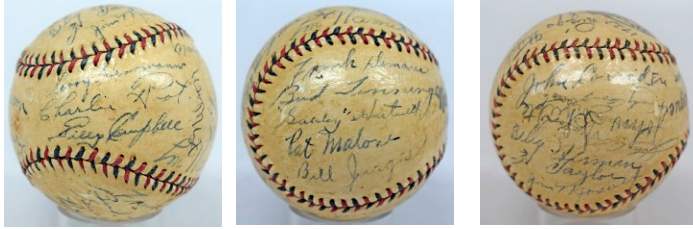

Baseball Autographs

Team Balls

503 1933 Cubs Team Ball 8..... 250
Beautiful ball, this came from the family of a team member. The ball is an evenly toned and lightly clear-coated ONL Heydler ball from the early 1930s. There are 22 solid and consistent period ink signatures, 33 is written on the ball in period ink. The better signatures include HOFers Gabby Hartnett, Kiki Cuyler (D'1950) and Billy Herman, Pat Malone (D'1943 at age 40), Frank Demaree (D'58), Charlie Grimm, Riggs Stephenson, Lon Warneke and Babe Herman. Nice ball. JSA LOA (full).