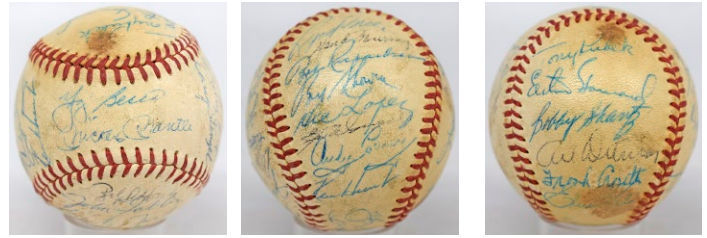

523 1960 Yankees Team Ball 7..... 150
Desirable AL Championship team ball, this one is nice as it has no clubhouse signatures, which is very unusual. The offered ball is a lightly toned OAL Cronin ball with some stray spotting. There are 28 total signatures, they tend to be in consistent blue ballpoint ink. We all know the keys here: Mantle, Berra, Maris, Ford (2x), a real Stengel which is rare, Howard, Richardson and Kubek. JSA LOA (full).