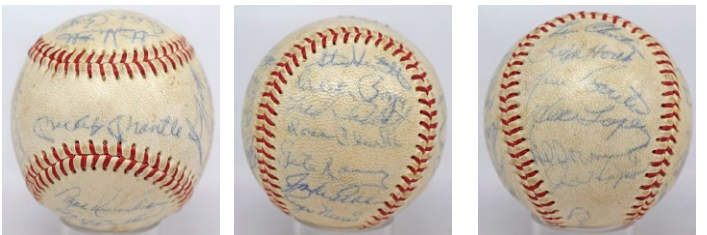

525 1966 Yankees Team Ball w/real Mantle & Maris 7..... 240
From the collection of Ralph Houk, this is a mildly toned OAL Cronin model ball. These are very scarce with a real Mantle. The ball has 26 reasonably pleasing and consistent period blue ink signatures. In addition to the rare authentic Mantle, this ball offers a real Maris, Ford, Elston Howard, Houk, White, Downing and Richardson. JSA LOA (full).

522 1959 Red Sox Team Ball w/real Ted Williams 8.5..... 75
Beautiful example of a very elusive ball, we hardly ever see these. Offered is a super clean OAL Harridge model ball with 29 terrific signatures. The keys are Ted Williams from the penultimate season of his career, Runnels, Jensen, Malzone, Higgins and York. PSA DNA (full).

Go to cleansweepauctions.com for many additional images.
Initial bids must be placed by 8 PM EST for Wednesday June 9th.