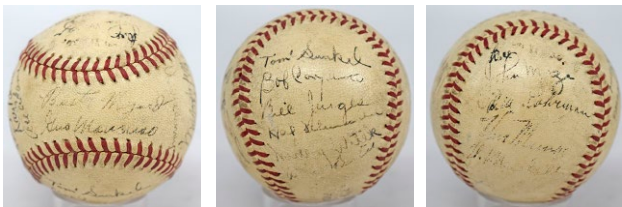

511 1941 Red Sox Team Ball 3..... 100
Rare ball from one of the great seasons in baseball history, this was of course Ted's .406 season. Lower grade ball, this OAL Harridge model has 26 generally extremely light signatures. The keys include four HOFers: Williams, Foxx, Grove and Doerr. The other signatures include Moe Berg, Wilson, Tabor, Spence and Daly. JSA LOA (full).

512 1942 Giants Team Ball w/Ott 7 250
Elusive team ball, offered is a pleasing but not perfect ONL Giles model. Headlined by a very solid Mel Ott at the top of one panel, there are 22 signatures that vary in darkness. The other signatures include HOFers Hubbell and Mize, Schumacher, Harry Feldman (D'62), Mungo, Bartell, Maynard and Adams. JSA LOAA.