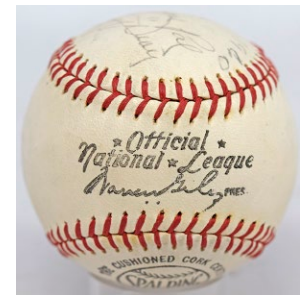

# Baseball Autographs

**480 1969 Mets Imperial Sized Autograph Display** (41 sigs) ..... 200  
 Checking in at a hefty 31 x 42, this is a terrific homage to the beloved 1969 Miracle Mets. There are a remarkable 41 different autographs on the piece! Very nicely presented, these are mainly 3x5s, Seaver is on a 1970 Topps card. The better autographs include a flowing Hodges on a 1969 post-marked envelope, the aforementioned Seaver, Ryan, Koonce, McGraw, Agee, Frisella (D'77), Berra, Bob Murphy, Kiner, Jones and Harrelson. This could well be the comprehensive collection of it's kind in the hobby. Please note the frame itself has wear and can be replaced, the lot can be removed from the frame upon request to reduce shipping charges. PSA DNA (full).

Signed Bats

**481 1998 Yankees Signed Bat w/Steinbrenner** 9 ..... 150  
 Something you never see, offered is a 1998 Yankees black World Series collectors bat. The bat has eleven signatures in solid silver sharpie ink. The key to this is George Steinbrenner's signature, something you rarely ever see on Yankee items from this era. The other autographs include Rivera, Torre, Gossage, Rivers, Cone, O'Neill, Sojo and Lloyd. There is lots of room to add signatures in the future here! JSA LOA (full).

**482 DiMaggio, Joe** 9.5 ..... 500  
 The most classic signed Joe DiMaggio bat, these are always desirable. Offered is a perfectly clean model, this has a Mint blue sharpie ink signature. Ideal for display, the bat has a PSA DNA sticker (H55750) on the knob. Limited edition bat (1489/1941).

Single Signed Balls

**484 Dizzy Dean** 7 ..... 300  
 Classic and beloved HOfer, this is always a very popular single. Offered is a very clean ONL Giles model ball. Dizzy Dean signed and inscribed this to Michael in pleasing ballpoint ink. The signature is dated 1960, possibly in Dean's hand. I like this as this is much earlier than most Dean singles that trade. JSA LOA Full.