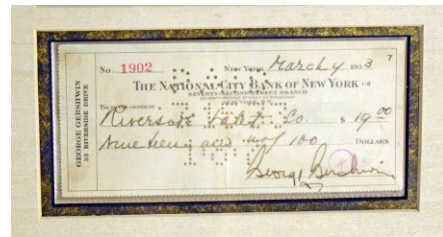

Entertainment Autographs

Signed 8x10s

- 611 Aherne, Brian (JSA LOAA) 7..... 10
- 613 Cates, Phoebe (w/Willie Aames) (JSA LOAA) 9..... 15
- 614 Cronkite, Walter (vintage) (JSA LOAA) 9 20
- 615 Cronyn, Hume (JSA LOAA) 9.5..... 20
- 617 David, Larry (framed, JSA sticker) 9.5..... 15
- 618 Douglas, Kirk (JSA LOAA) 9.5..... 20
- 619 Gish, Lillian (JSA LOAA) 9.5..... 15
- 620 Gould, Elliott (Framed, Oceans 11, PSA sticker) 9... 10
- 621 Howard, John (JSA LOAA) 9..... 15
- 622 Joy, Leatrice (JSA LOAA) 7..... 10
- 623 Lederer, Francis (JSA LOAA) 9.5..... 20
- 624 Miles, Sylvia (JSA LOAA) 9..... 10
- 627 Moore, Dudley (JSA LOAA) 9..... 15
- 629 Paige, Janis (JSA LOAA) 8..... 20
- 630 Parker, Cecilia (JSA LOAA) 9..... 20
- 631 Perkins, Carl (framed) (JSA LOA (card) 9 20
- 633 Robards, Jason (JSA LOAA) 9.5..... 10
- 634 Roberts, Tanya (JSA LOAA) 9.5..... 10
- 636 Tucker, Sophie (dated 1934, framed) (JSA LOAA) 9..... 20
- 637 Village People (6 sigs) (JSA LOAA) 9.5..... 15
- 638 Wilson, Julie (JSA LOAA) 9.5..... 10
- 639 Windsor, Marie (JSA LOAA) 9.5..... 10
- 640 Wood, Peggy (7x9) (JSA LOAA) 9.5..... 10

641 Lot of 9 Photos w/stars 9.5..... 30
Small lot of entertainment photos, these include Beatty and assorted content. JSA LOAA.

642 Collection of 19 signed photos w/good content 9..... 100

Nice lot of 8x10s, some are on mats waiting to be framed. Interesting content, everything will be pictured on our website. The autographs include: Asner, Buttons, Carlisle, Fabrey, Gorme, Hall, Kahn, Merrill, Silvers and Winkler. JSA LOAA.