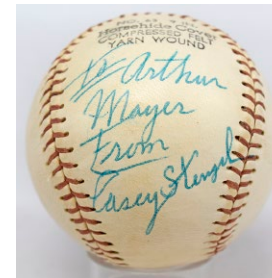

490 Casey Stengel Beckett 9..... 350
Graded Mint 9 by Beckett, this is a truly pristine Casey Stengel single. The ball is a spotless DeBeer and Sons Major League model. Casey signed and inscribed a side panel to Arthur, the signature and inscription are perfect. Beckett LOA (full).