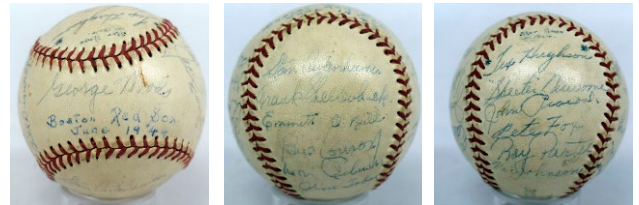

515 1944 Red Sox Team Ball 7..... 150
Rare wartime ball, this is really nice for a team ball from this era. The offered ball is a pleasing off-white Official 97 League model, Boston Red Sox June 1944 is written in period ink on the ball. There are 23 pleasing, consistent and attractive blue ballpoint ink signatures. The autographs include Cronin, Doerr, Fox, Terry, Wagner, Peacock and Hughson. PSA DNA (full).