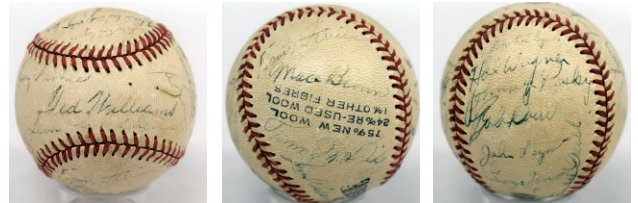

516 1946 Red Sox Team Ball 6..... 150
Attractive Harwood Official League ball, 1946 is written in period ink on the ball. There are 21 slightly light but still pleasing signatures. Scarce and desirable, this was Ted Williams only appearance in the World Series. Ted is on the sweet spot, the other signatures include Cronin, Hughson, Bagby, Wilson, Doerr, Pesky, Daly, Woodall and Wagner. JSA LOA (full).